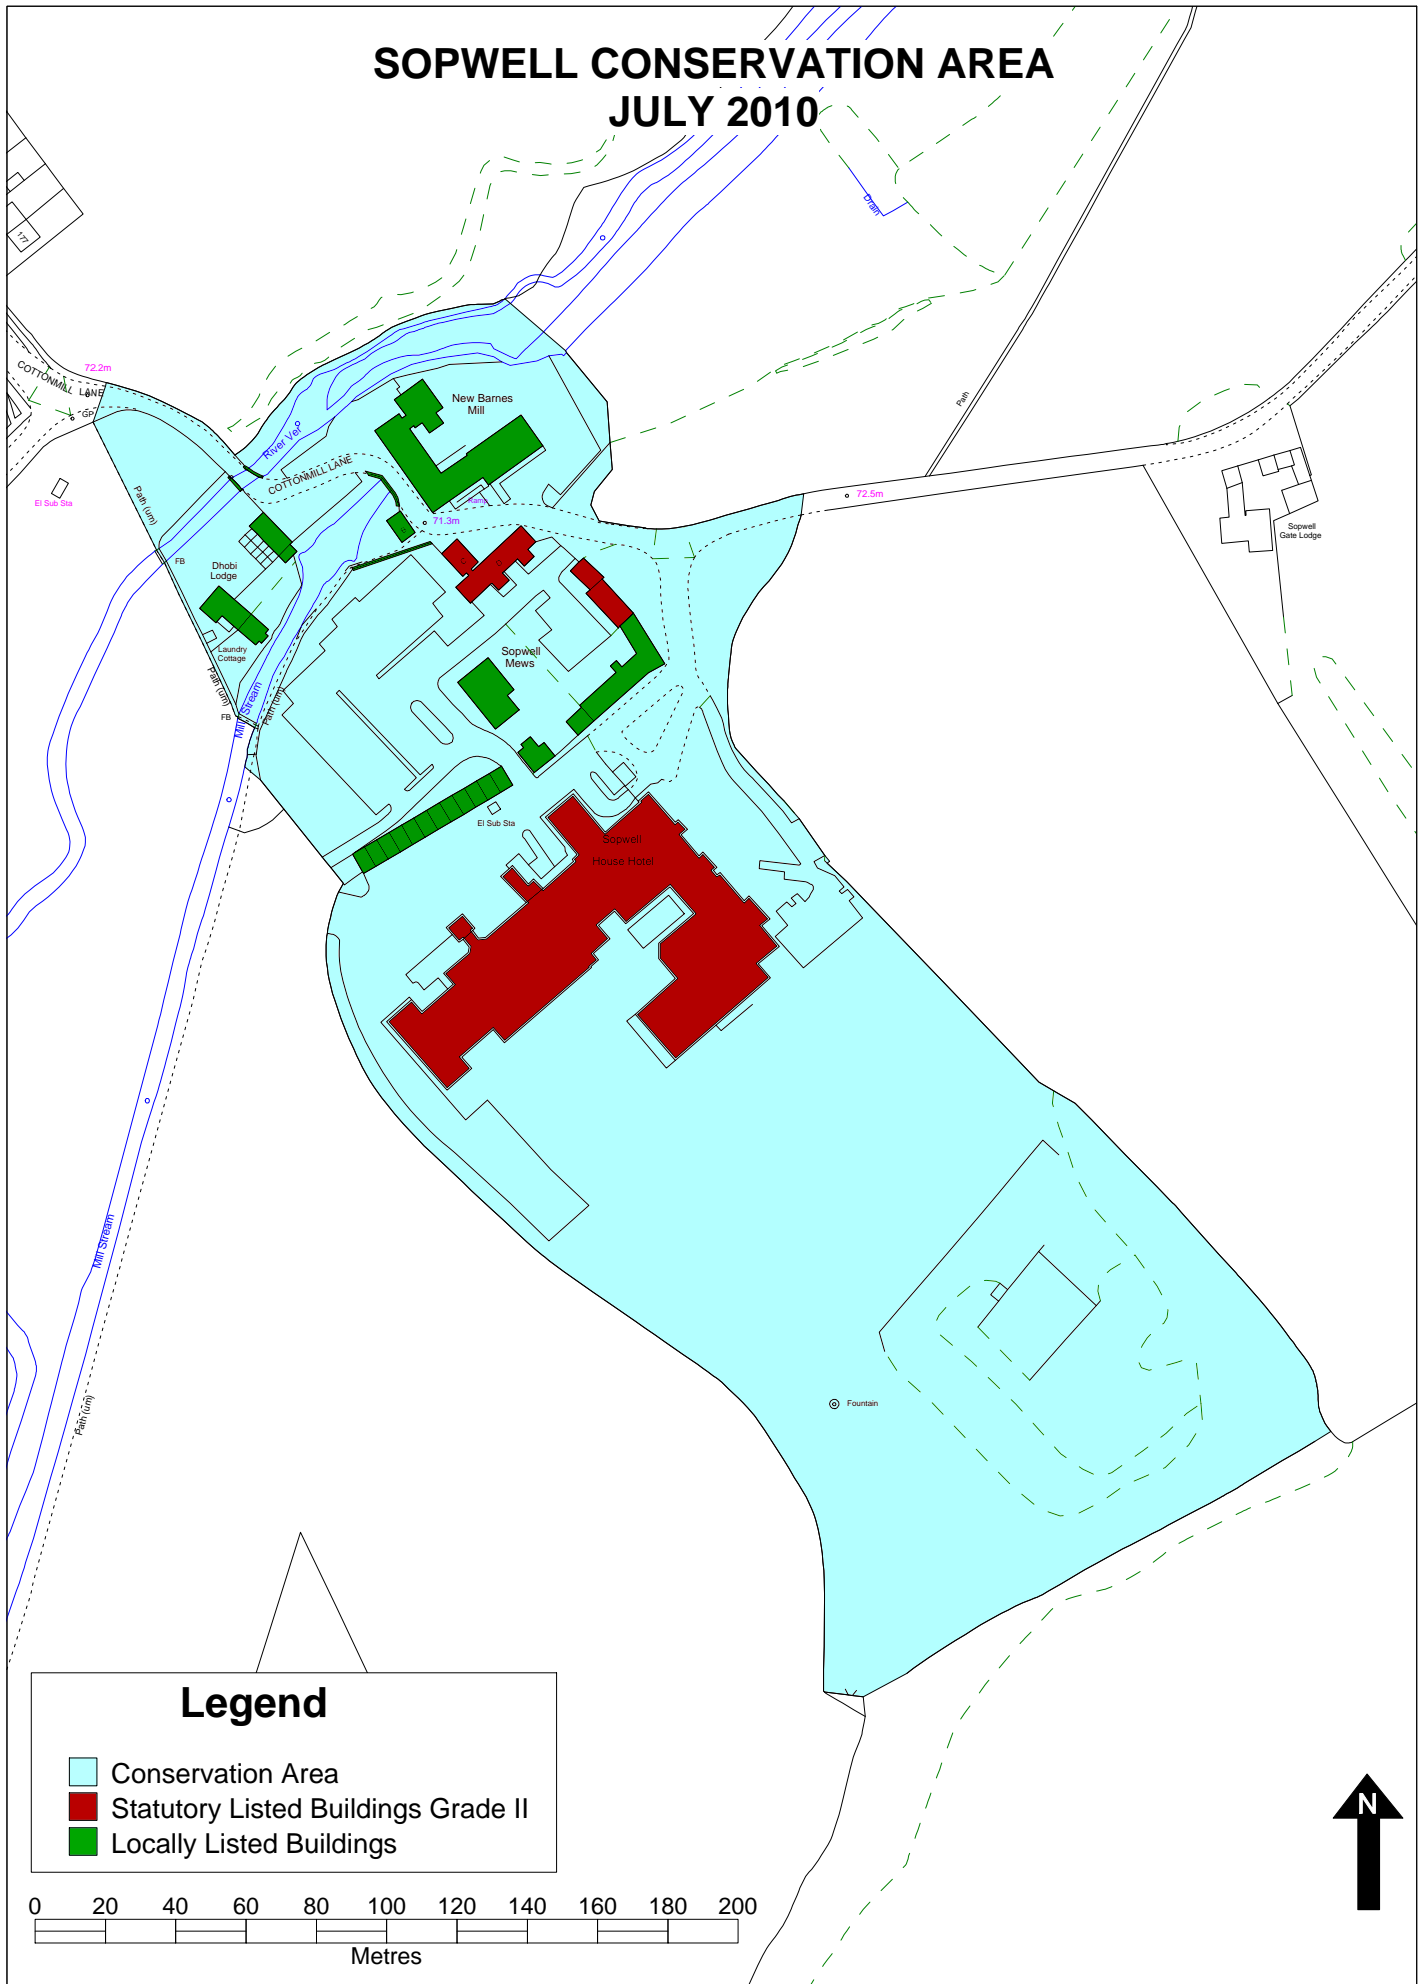

SOPWELL CONSERVATION AREA JULY 2010

Legend

- Conservation Area
- Statutory Listed Buildings Grade II
- Locally Listed Buildings