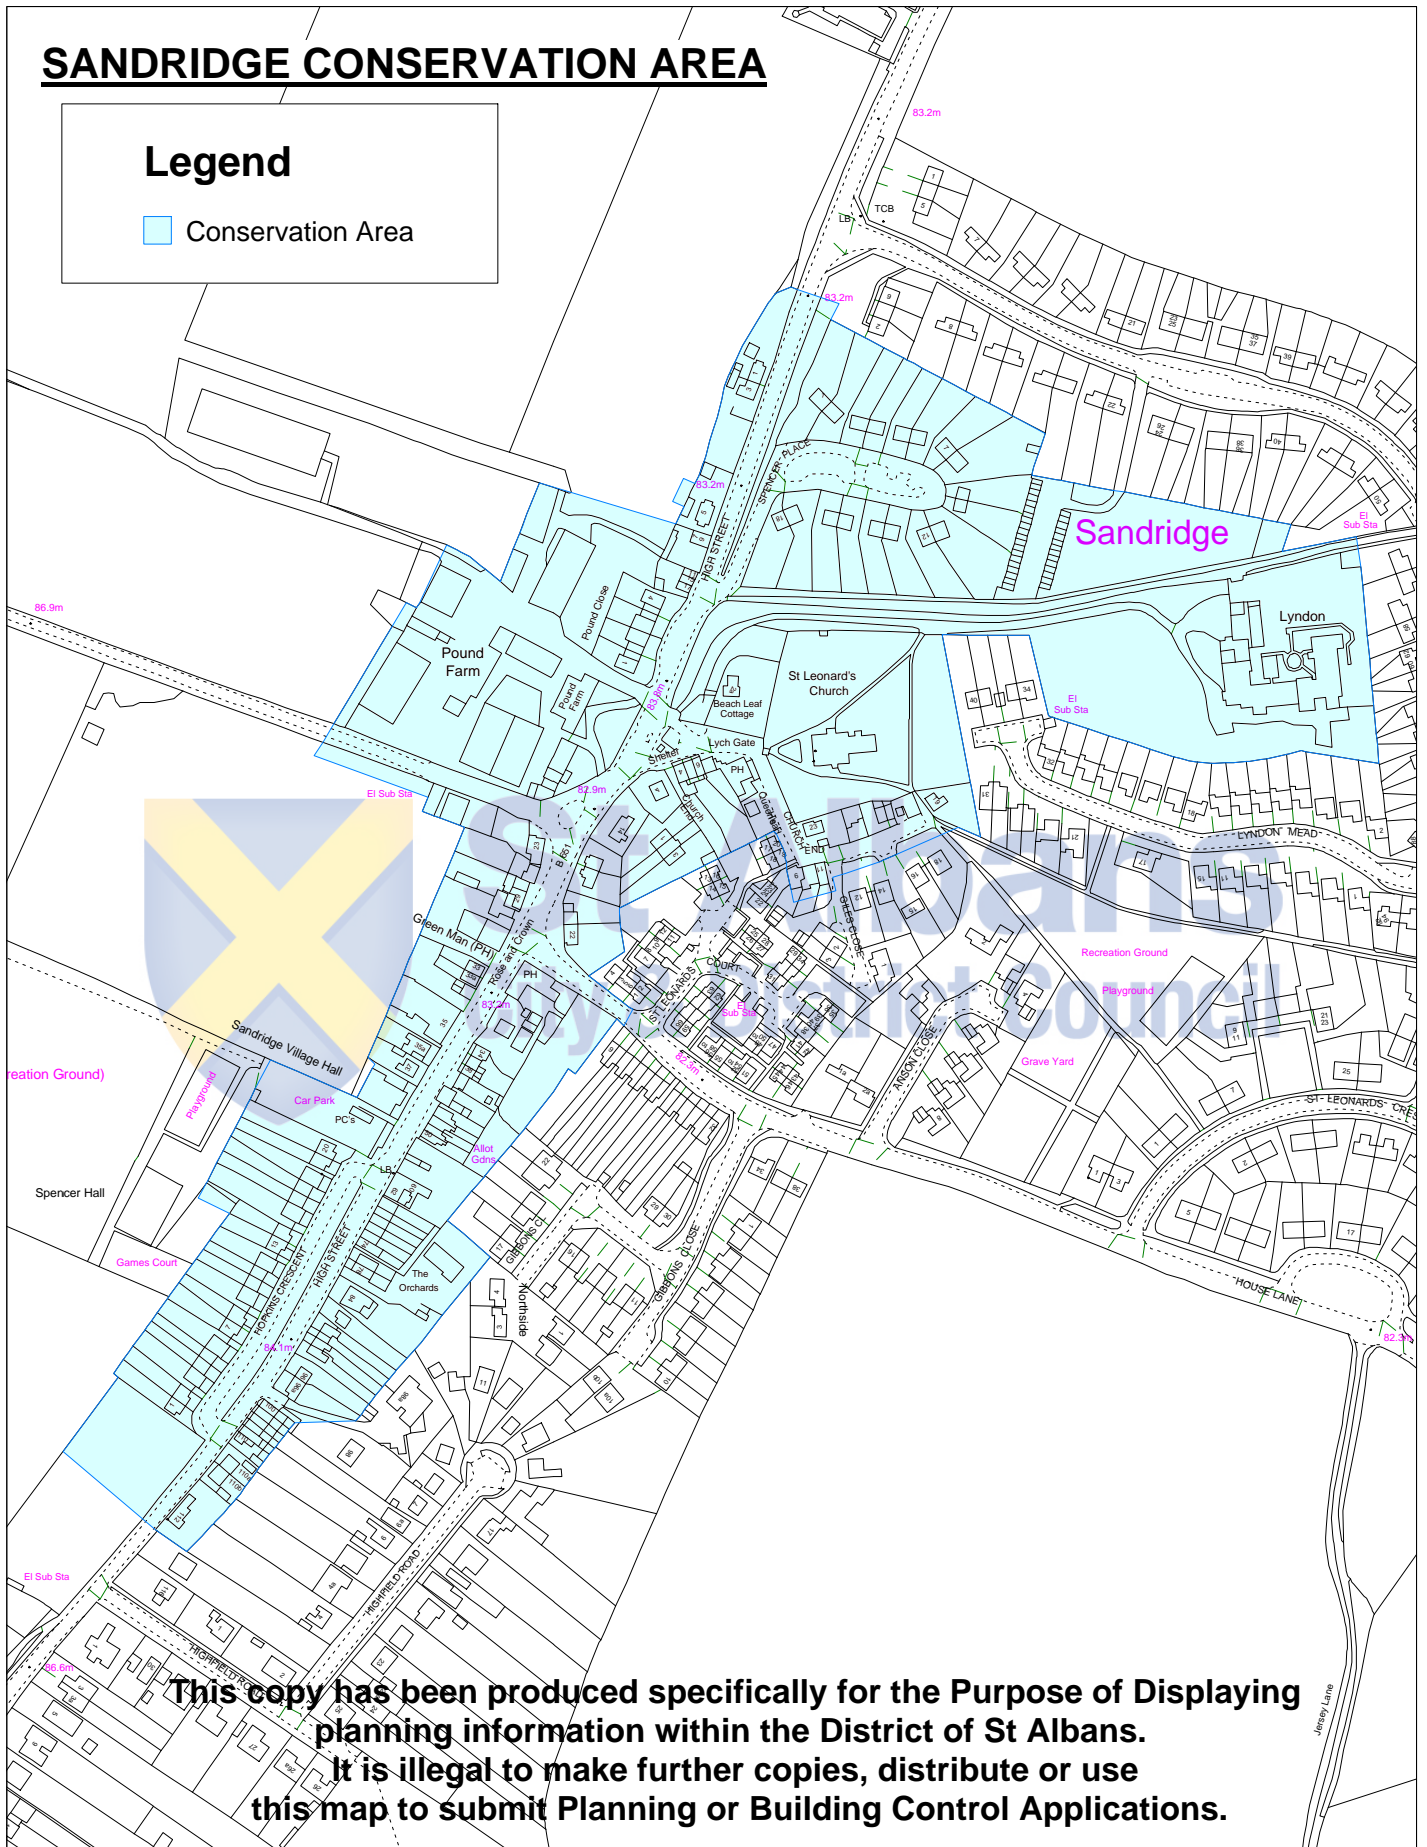

SANDRIDGE CONSERVATION AREA

Legend

 Conservation Area

This copy has been produced specifically for the Purpose of Displaying planning information within the District of St Albans. It is illegal to make further copies, distribute or use this map to submit Planning or Building Control Applications.

This map has been reproduced from Ordnance Survey material with the permission of Ordnance Survey on behalf of the Controller of Her Majesty's Stationery Office.
© Crown copyright.
Unauthorised reproduction infringes Crown copyright and may lead to prosecution or civil proceedings.
OS License No: 100018953 St Albans District Council 2009