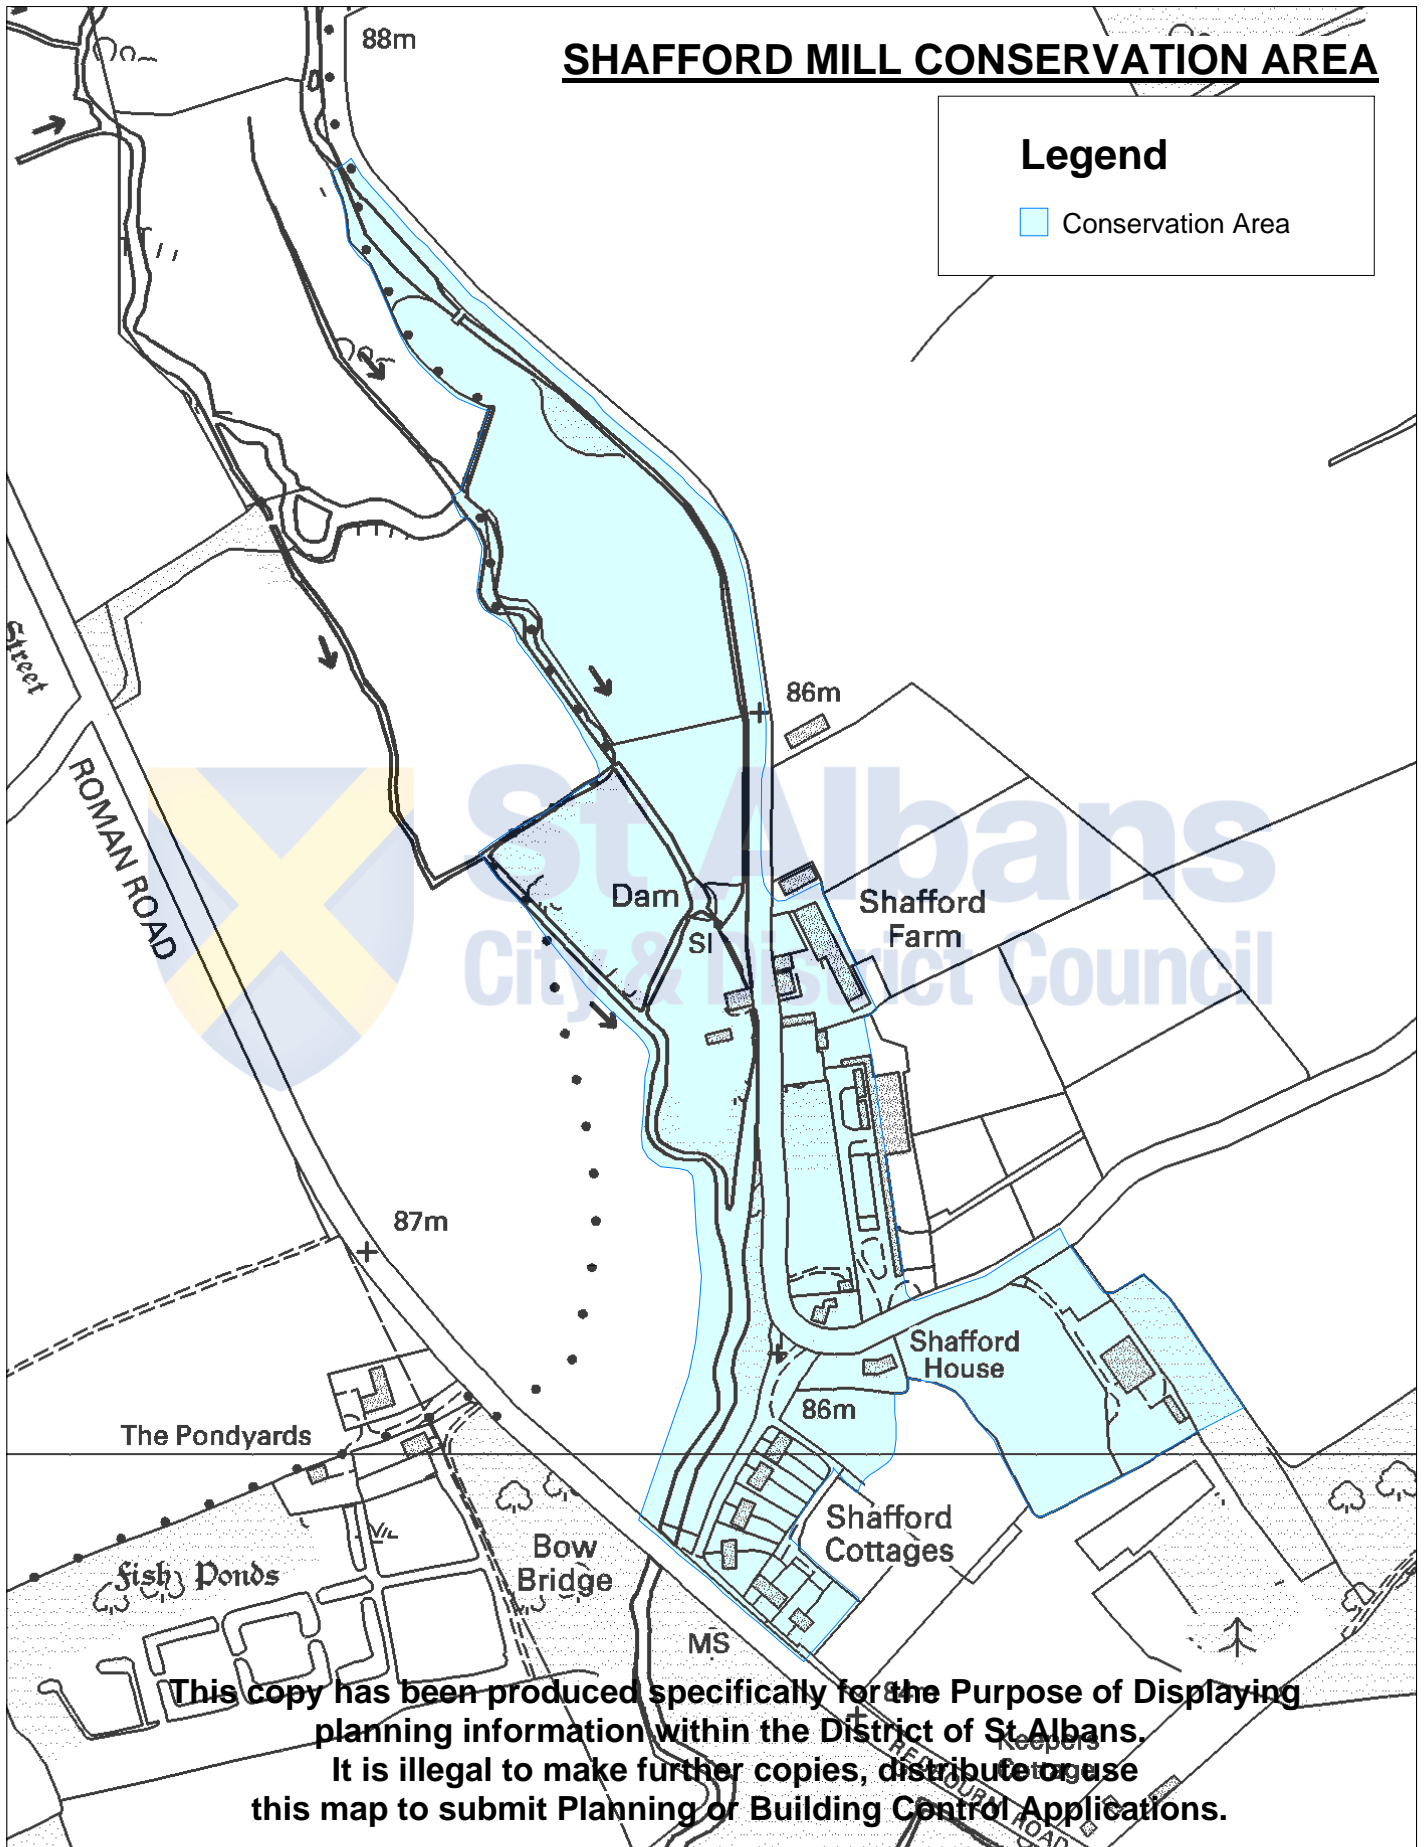

SHAFFORD MILL CONSERVATION AREA

Legend

 Conservation Area

This copy has been produced specifically for the Purpose of Displaying planning information within the District of St Albans. It is illegal to make further copies, distribute or use this map to submit Planning or Building Control Applications.

This map has been reproduced from Ordnance Survey material with the permission of Ordnance Survey on behalf of the Controller of Her Majesty's Stationery Office.
© Crown copyright.
Unauthorised reproduction infringes Crown copyright and may lead to prosecution or civil proceedings.
OS License No: 100018953 St Albans District Council 2009