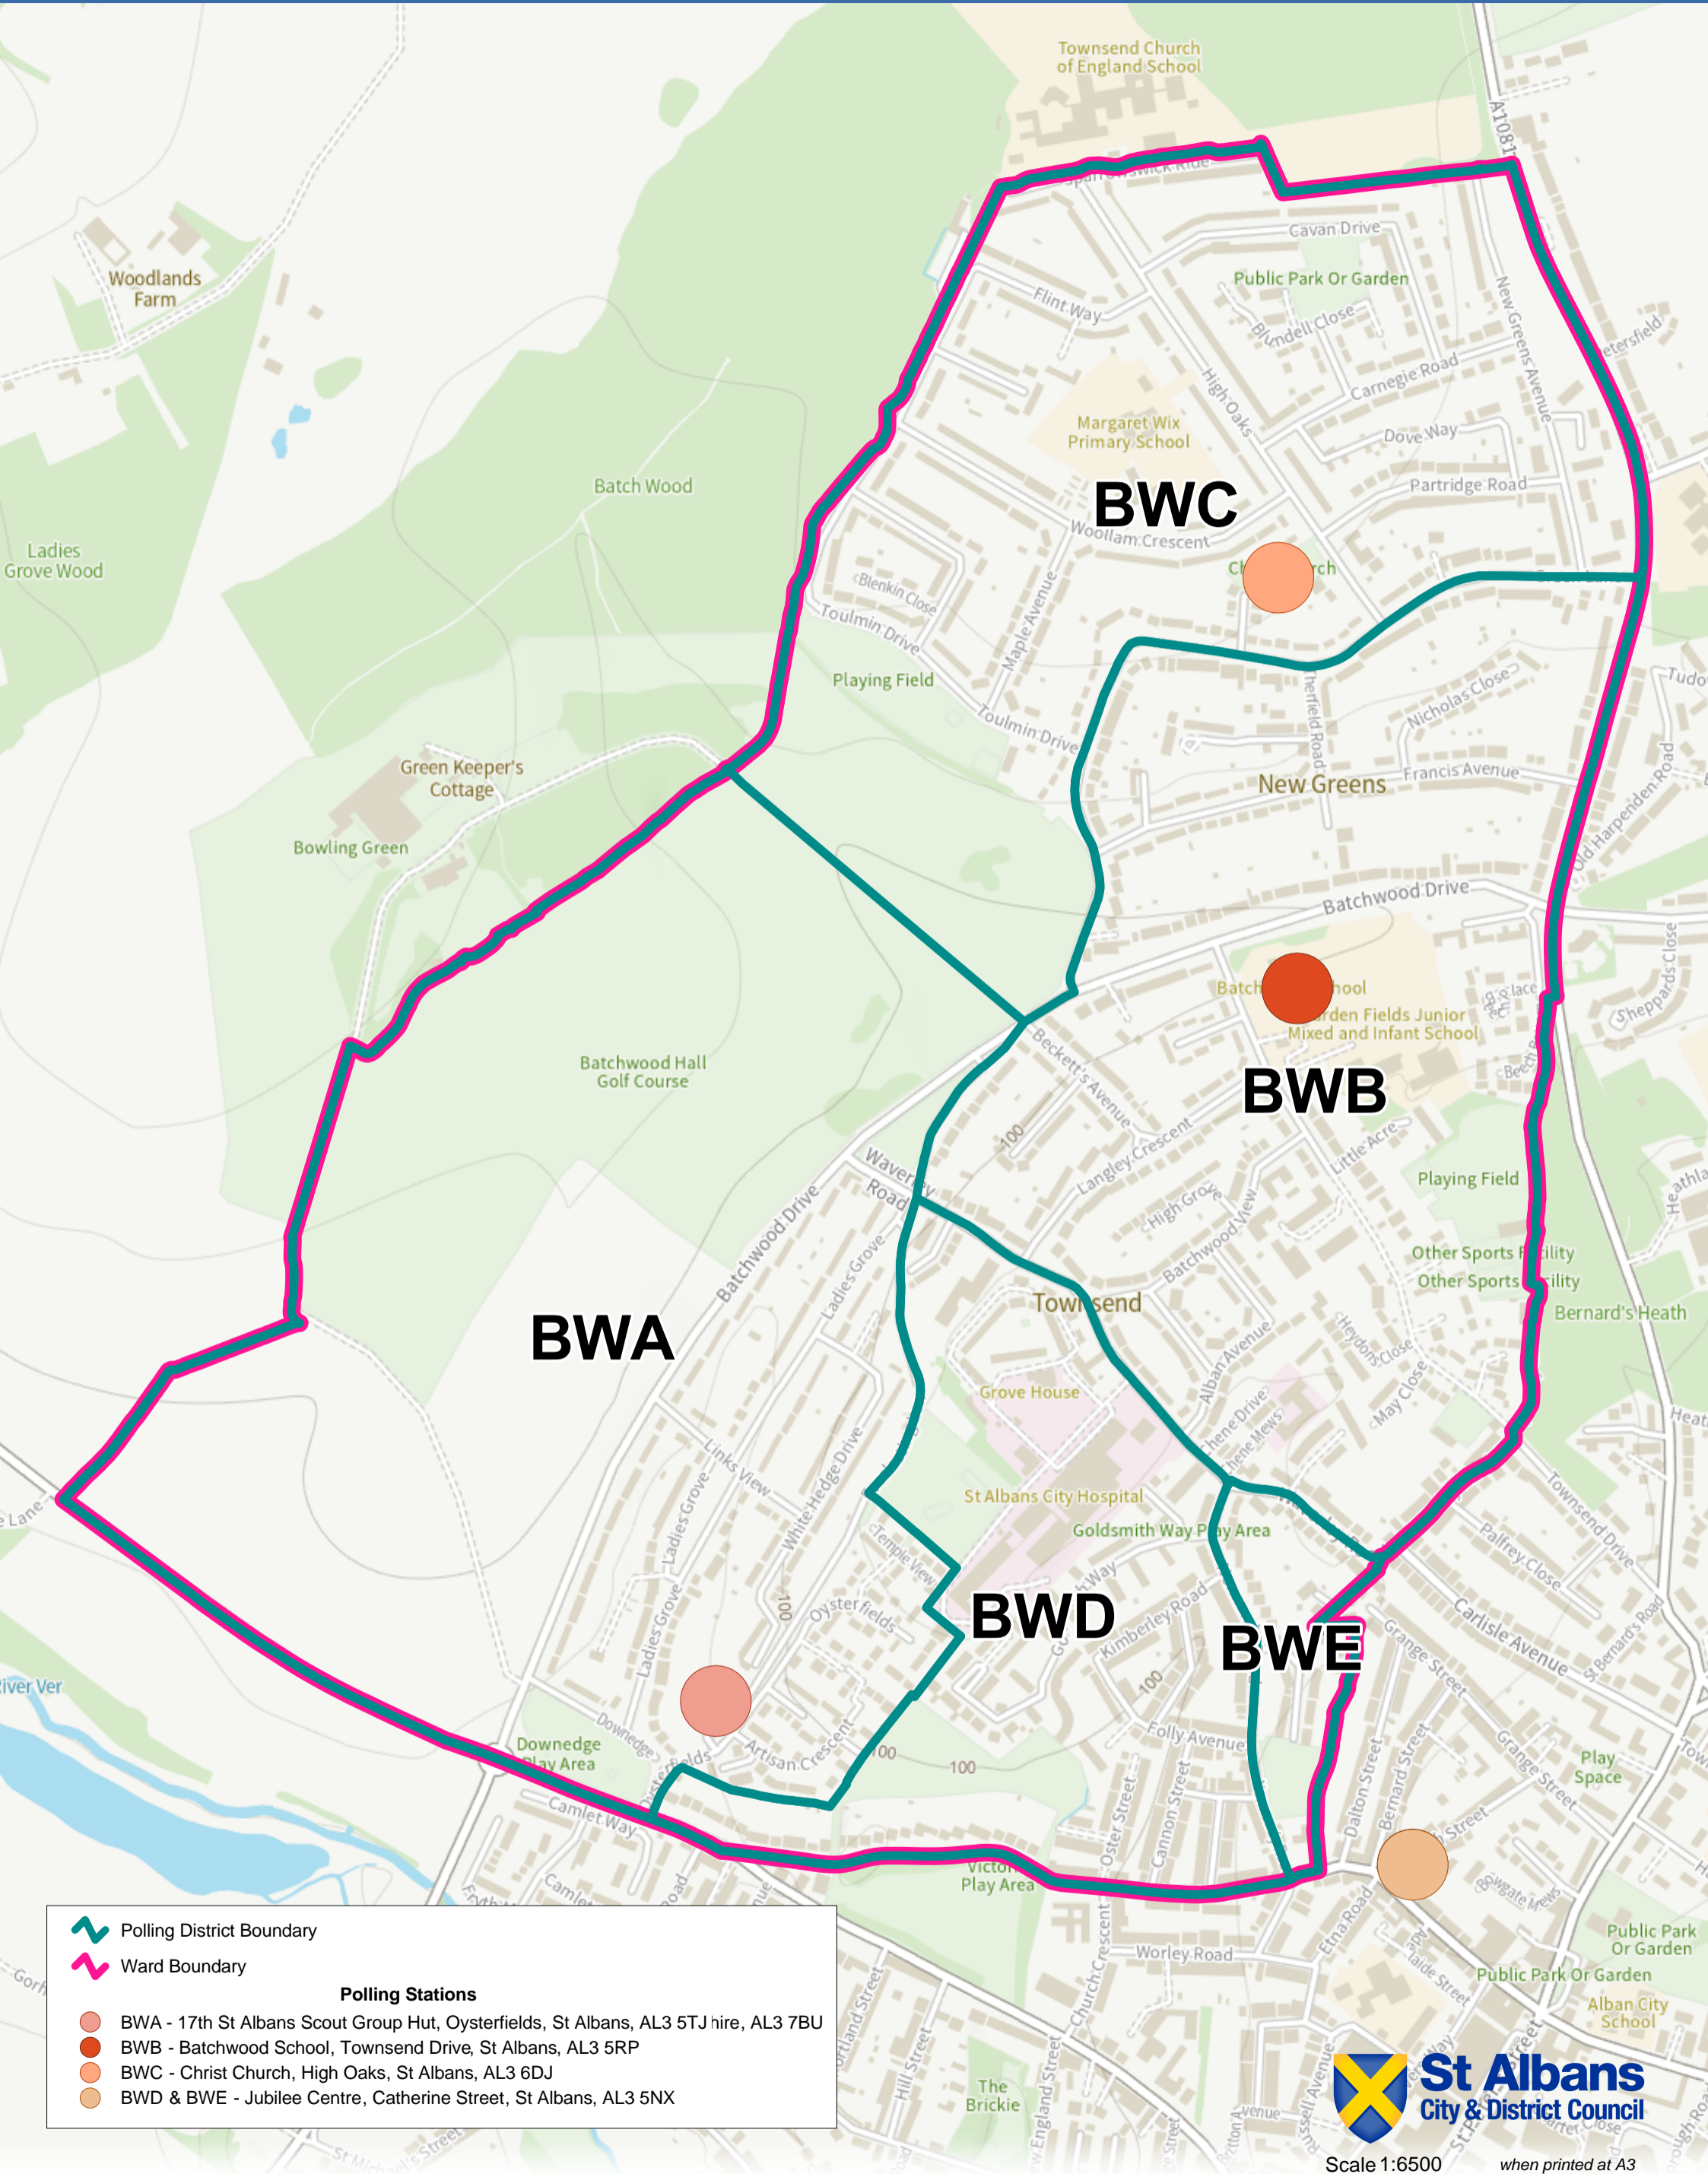

Batchwood Ward

BWA

BWC

BWB

BWD

BWE

-  Polling District Boundary
-  Ward Boundary
- Polling Stations**
-  BWA - 17th St Albans Scout Group Hut, Oysterfields, St Albans, AL3 5TJ hire, AL3 7BU
-  BWB - Batchwood School, Townsend Drive, St Albans, AL3 5RP
-  BWC - Christ Church, High Oaks, St Albans, AL3 6DJ
-  BWD & BWE - Jubilee Centre, Catherine Street, St Albans, AL3 5NX

Scale 1:6500 when printed at A3