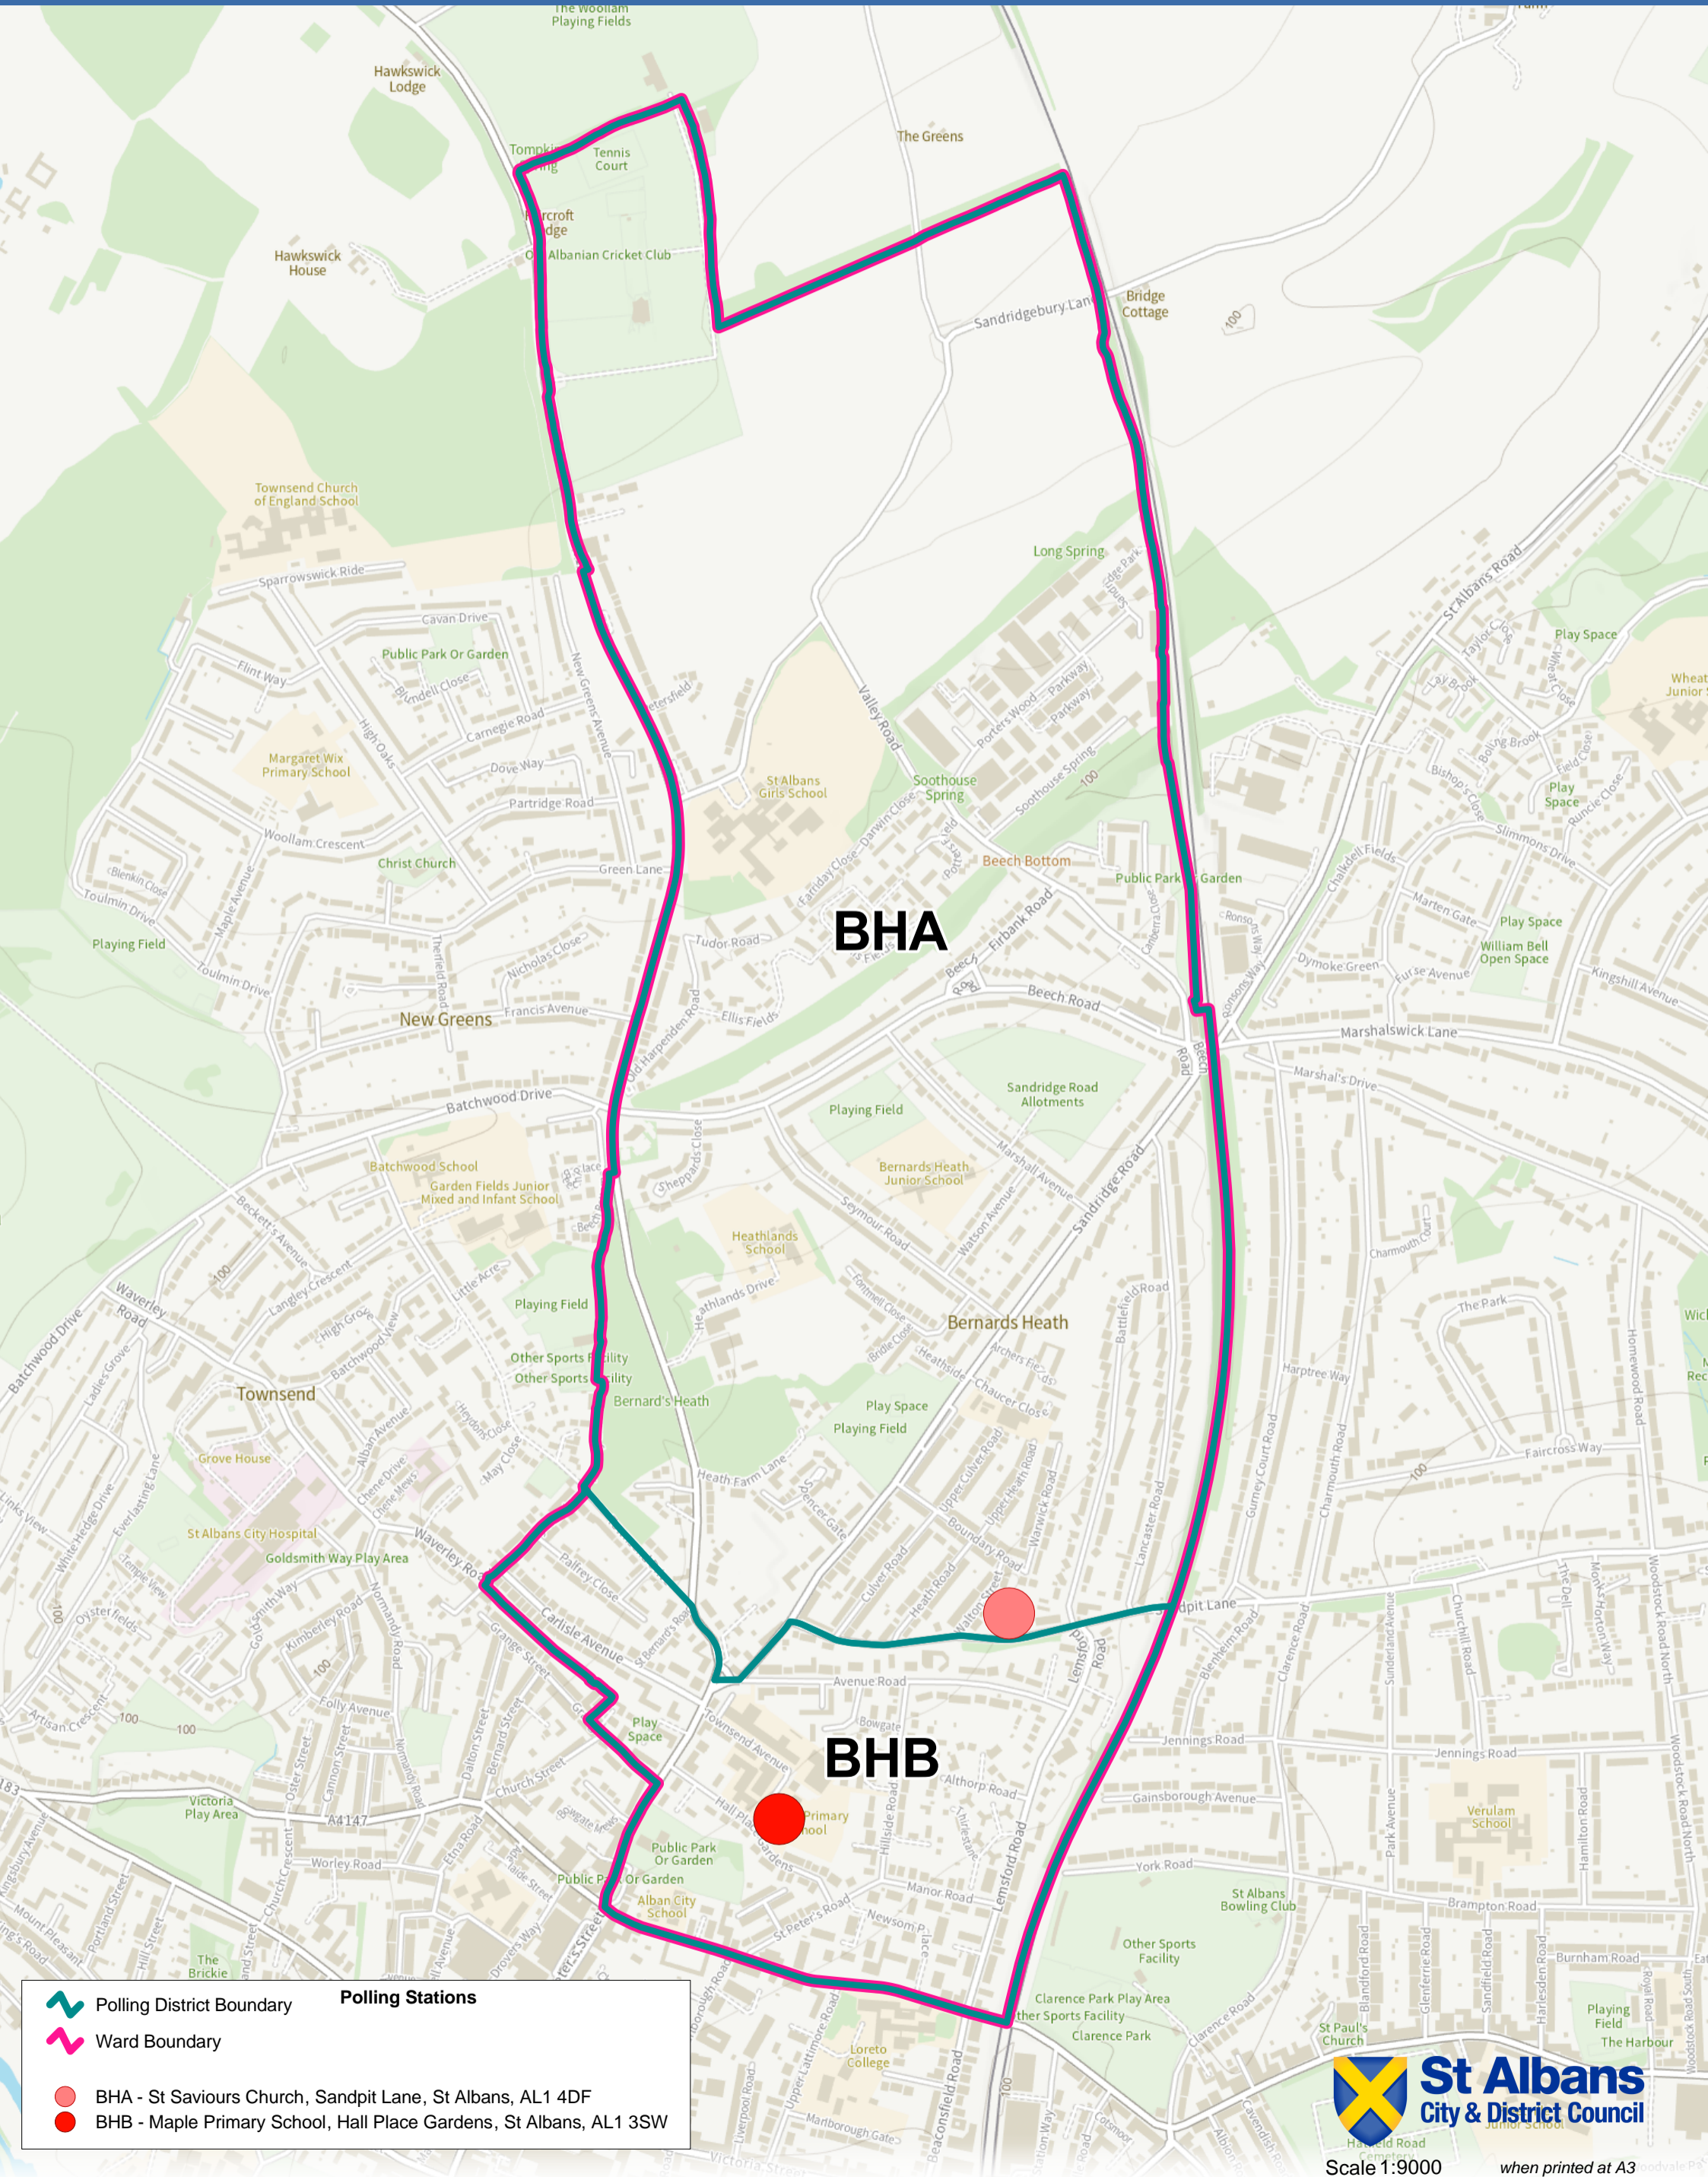

Bernards Heath Ward

- Legend**
- Polling District Boundary
 - Ward Boundary
 - BHA - St Saviours Church, Sandpit Lane, St Albans, AL1 4DF
 - BHB - Maple Primary School, Hall Place Gardens, St Albans, AL1 3SW

St Albans
City & District Council

Scale 1:9000 when printed at A3