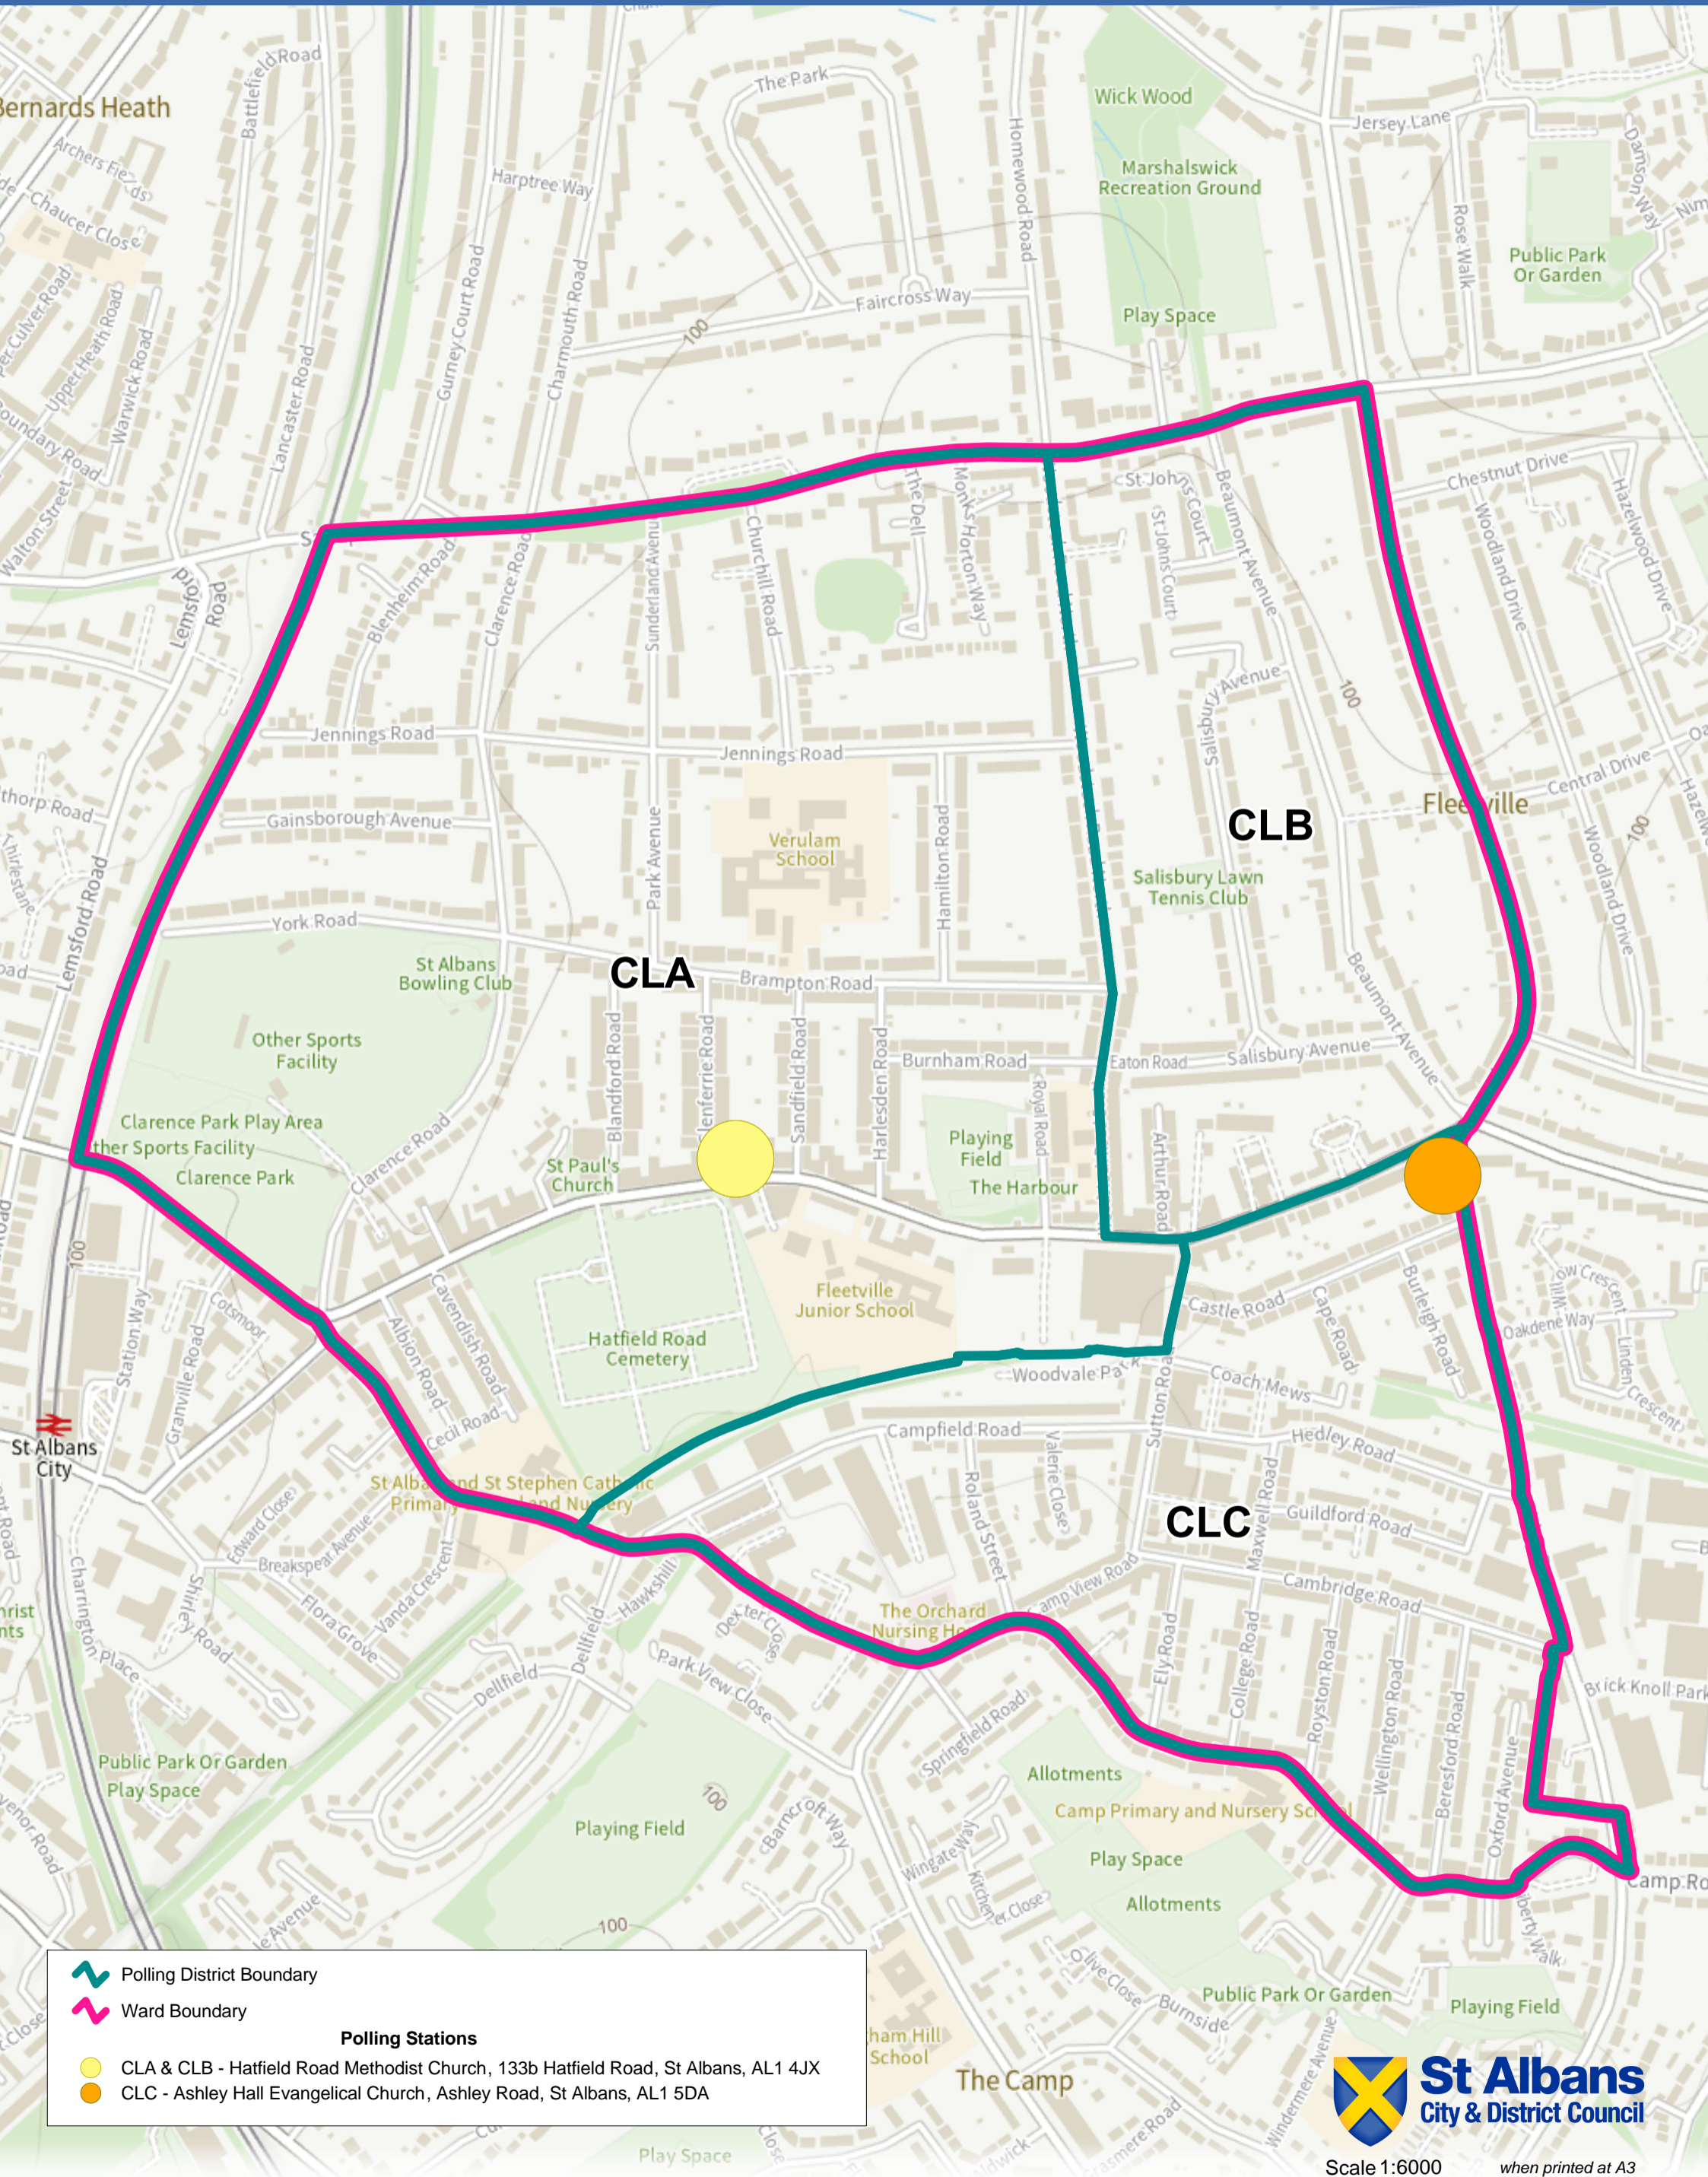

Clarence Ward

 Polling District Boundary
 Ward Boundary

Polling Stations

-  CLA & CLB - Hatfield Road Methodist Church, 133b Hatfield Road, St Albans, AL1 4JX
-  CLC - Ashley Hall Evangelical Church, Ashley Road, St Albans, AL1 5DA

Scale 1:6000 when printed at A3