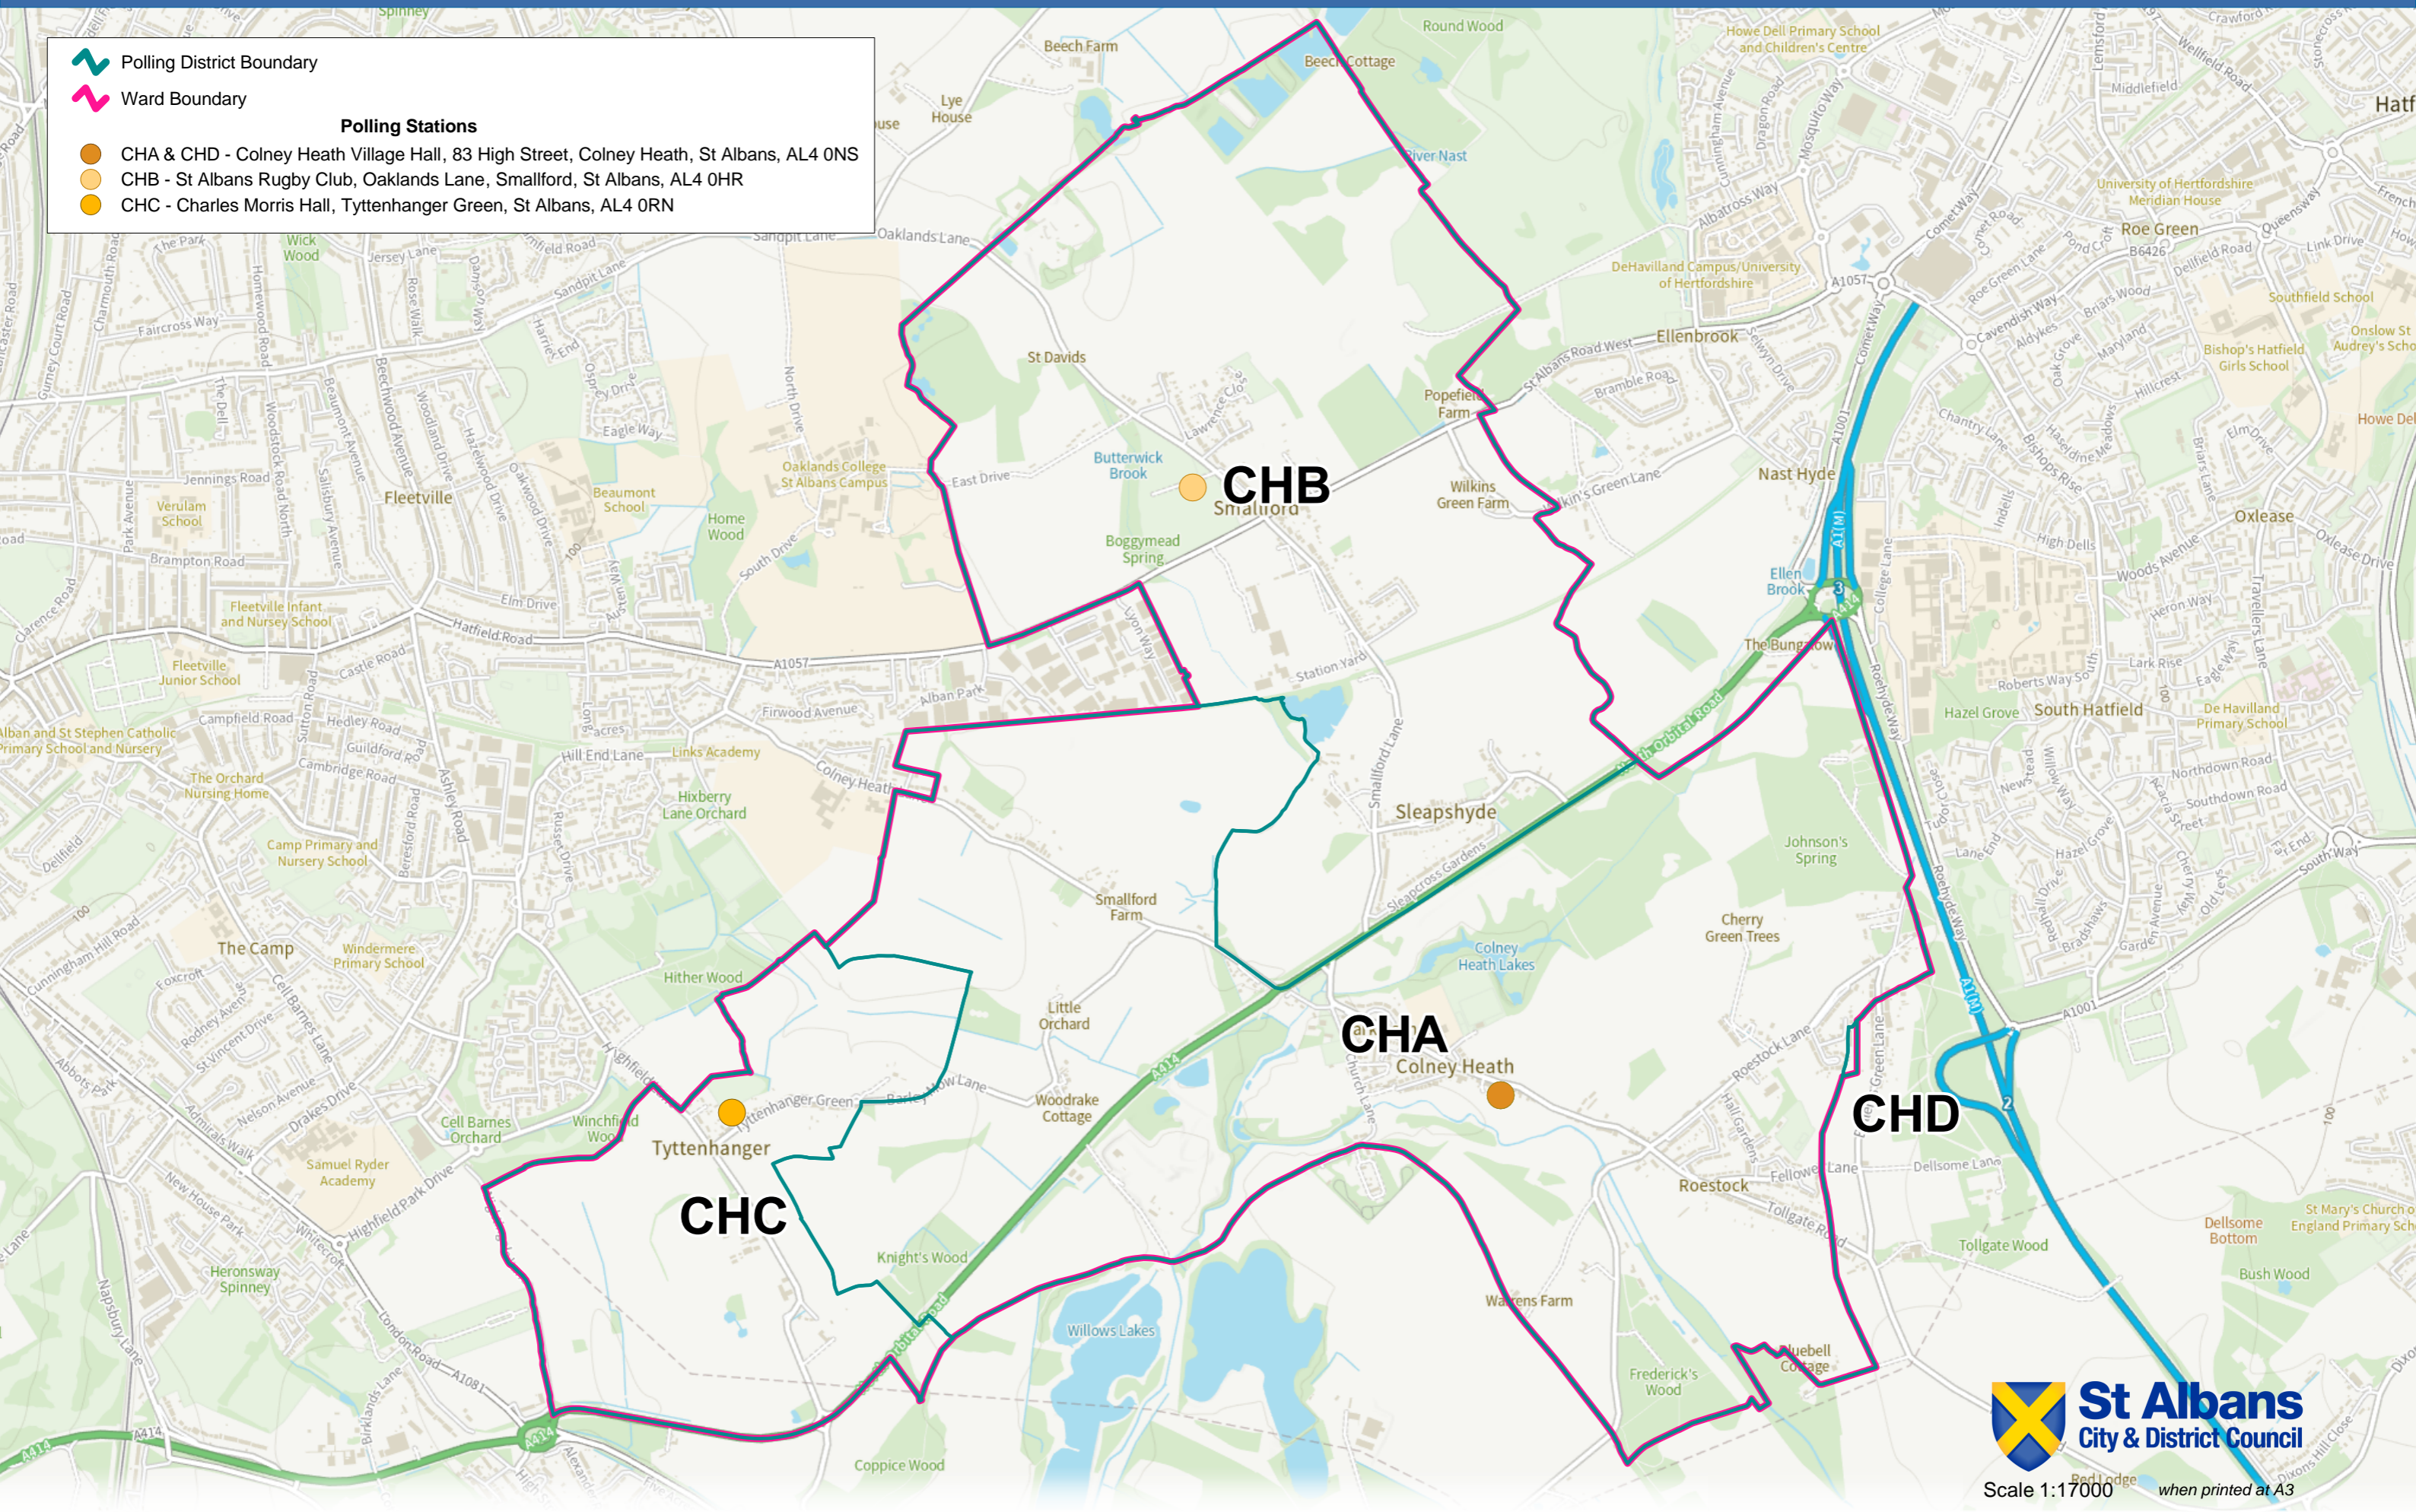

Colney Heath Ward

 Polling District Boundary

 Ward Boundary

Polling Stations

-  **CHA & CHD** - Colney Heath Village Hall, 83 High Street, Colney Heath, St Albans, AL4 0NS
-  **CHB** - St Albans Rugby Club, Oaklands Lane, Smallford, St Albans, AL4 0HR
-  **CHC** - Charles Morris Hall, Tyttenhanger Green, St Albans, AL4 0RN

St Albans
City & District Council

Scale 1:17000 when printed at A3