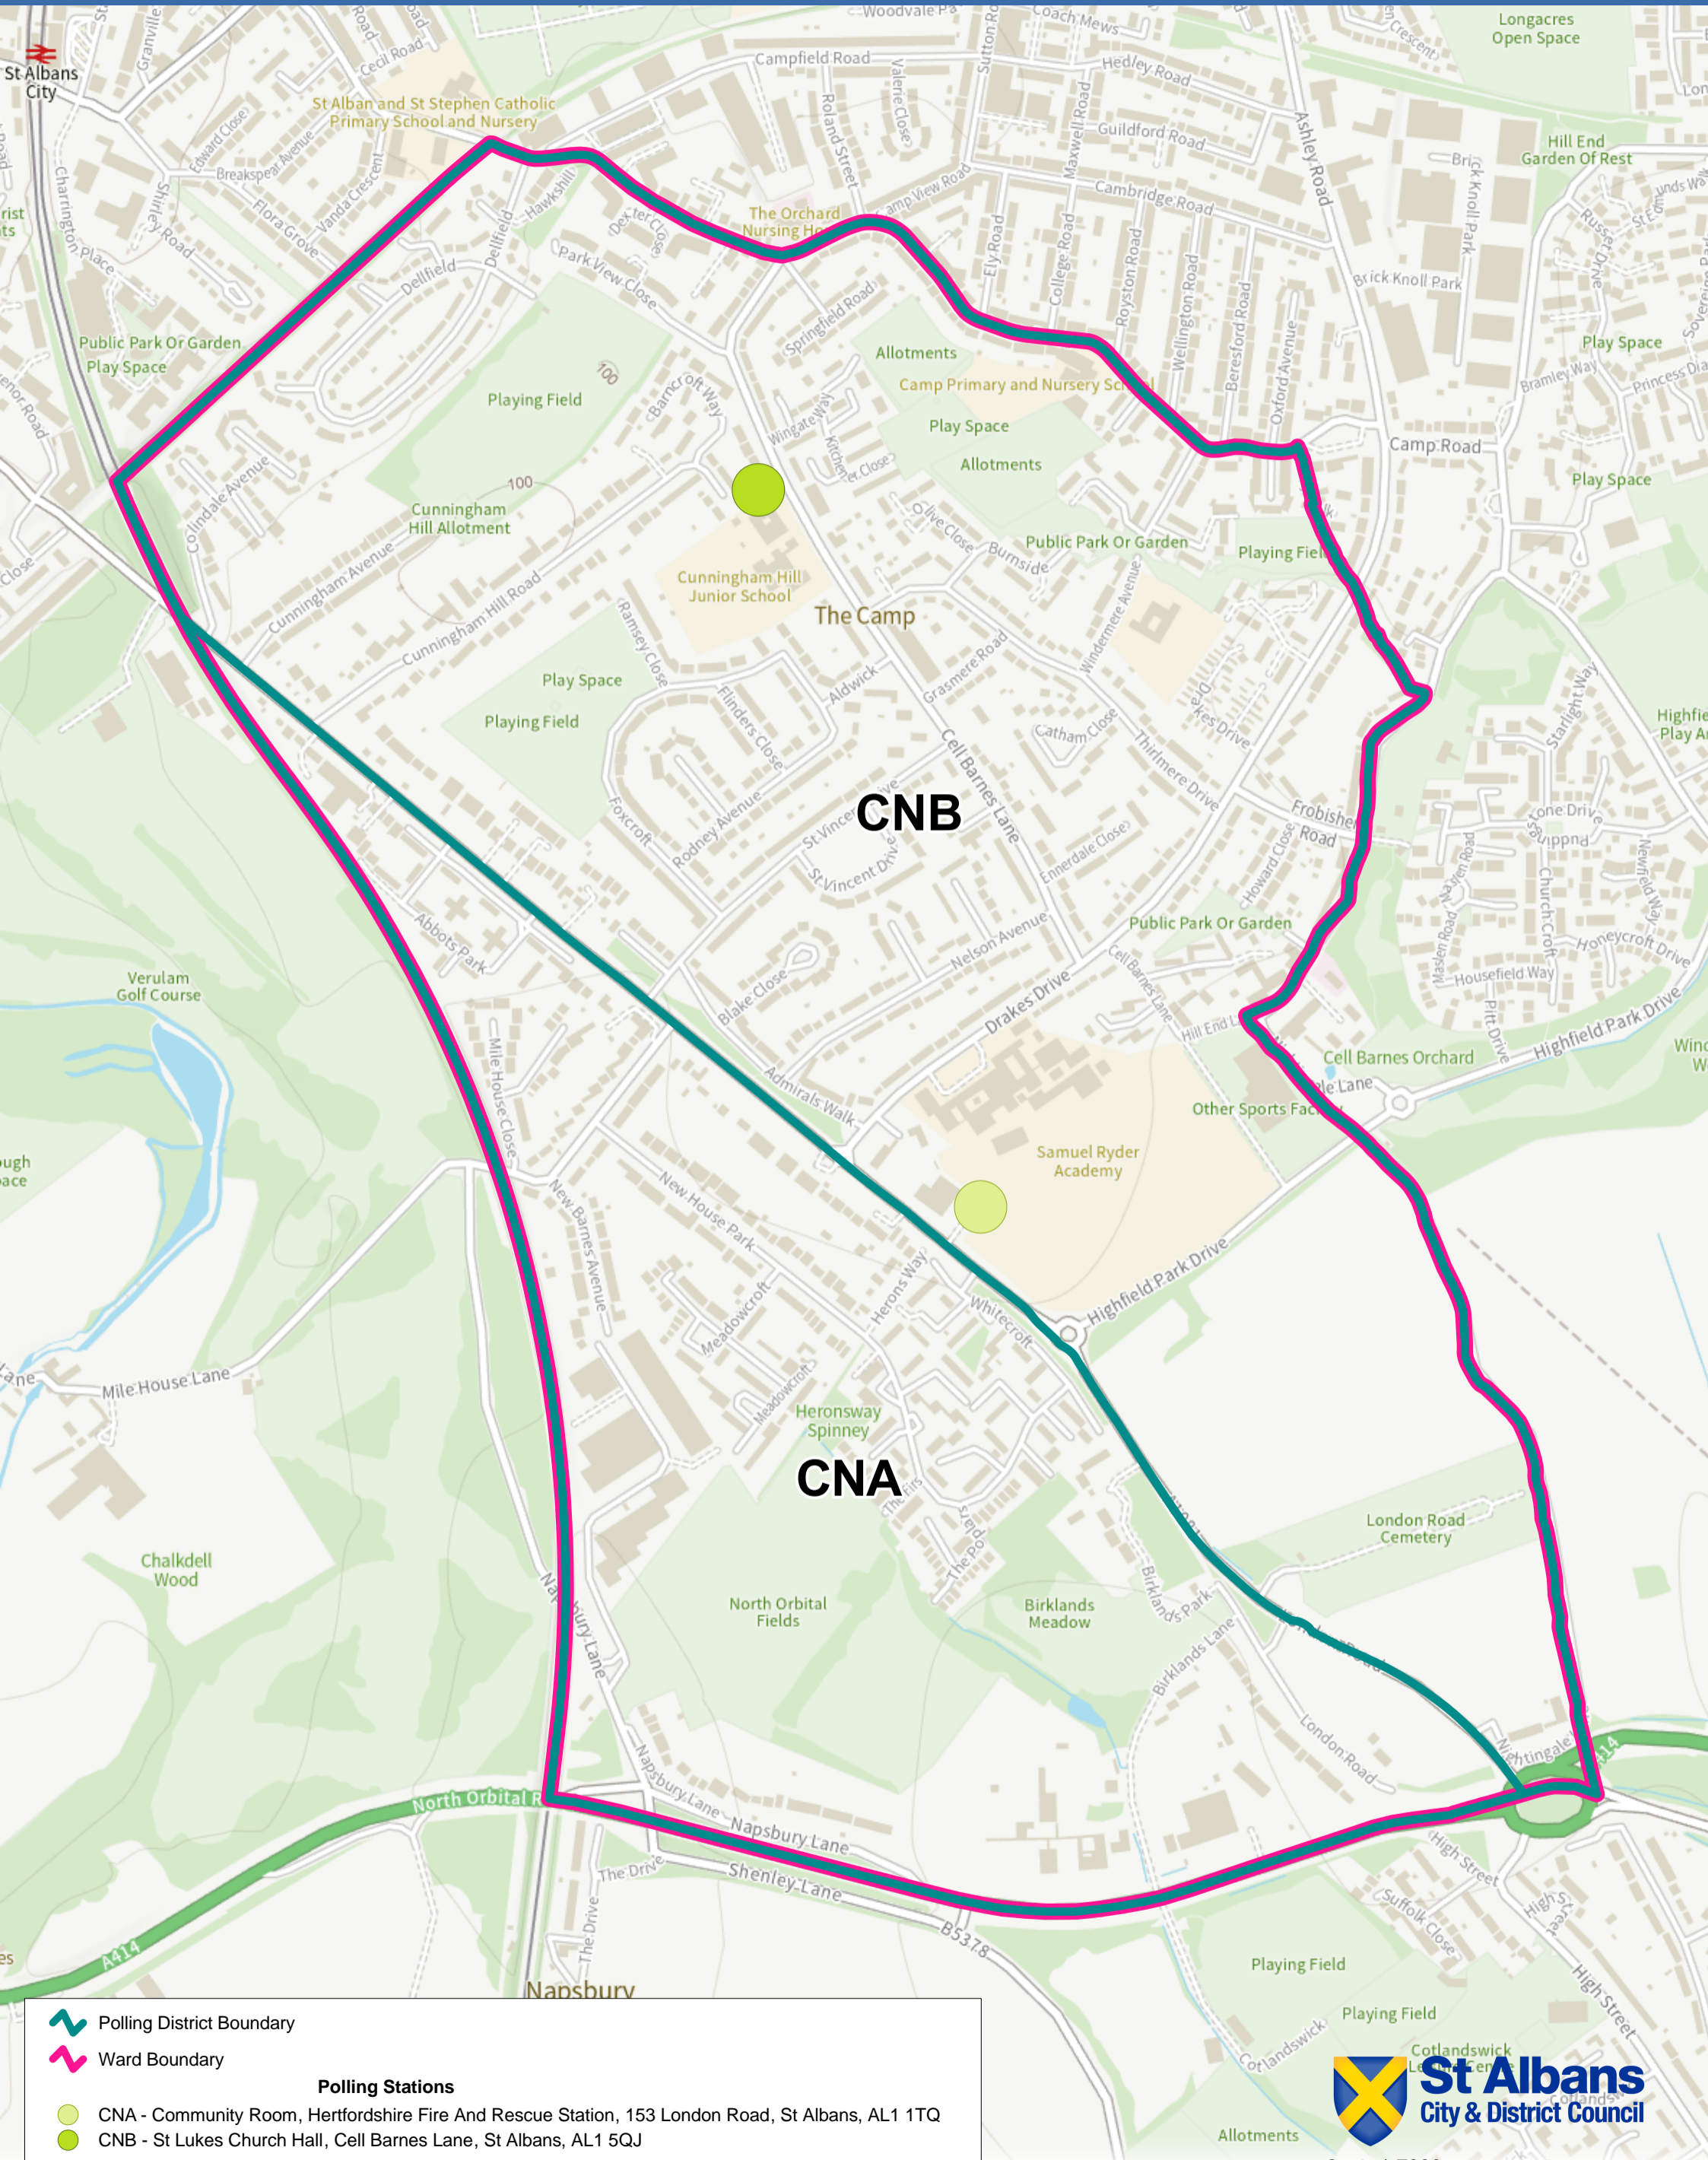

Cunningham Ward

 Polling District Boundary
 Ward Boundary

Polling Stations

-  CNA - Community Room, Hertfordshire Fire And Rescue Station, 153 London Road, St Albans, AL1 1TQ
-  CNB - St Lukes Church Hall, Cell Barnes Lane, St Albans, AL1 5QJ

Scale 1:7000 when printed at A3