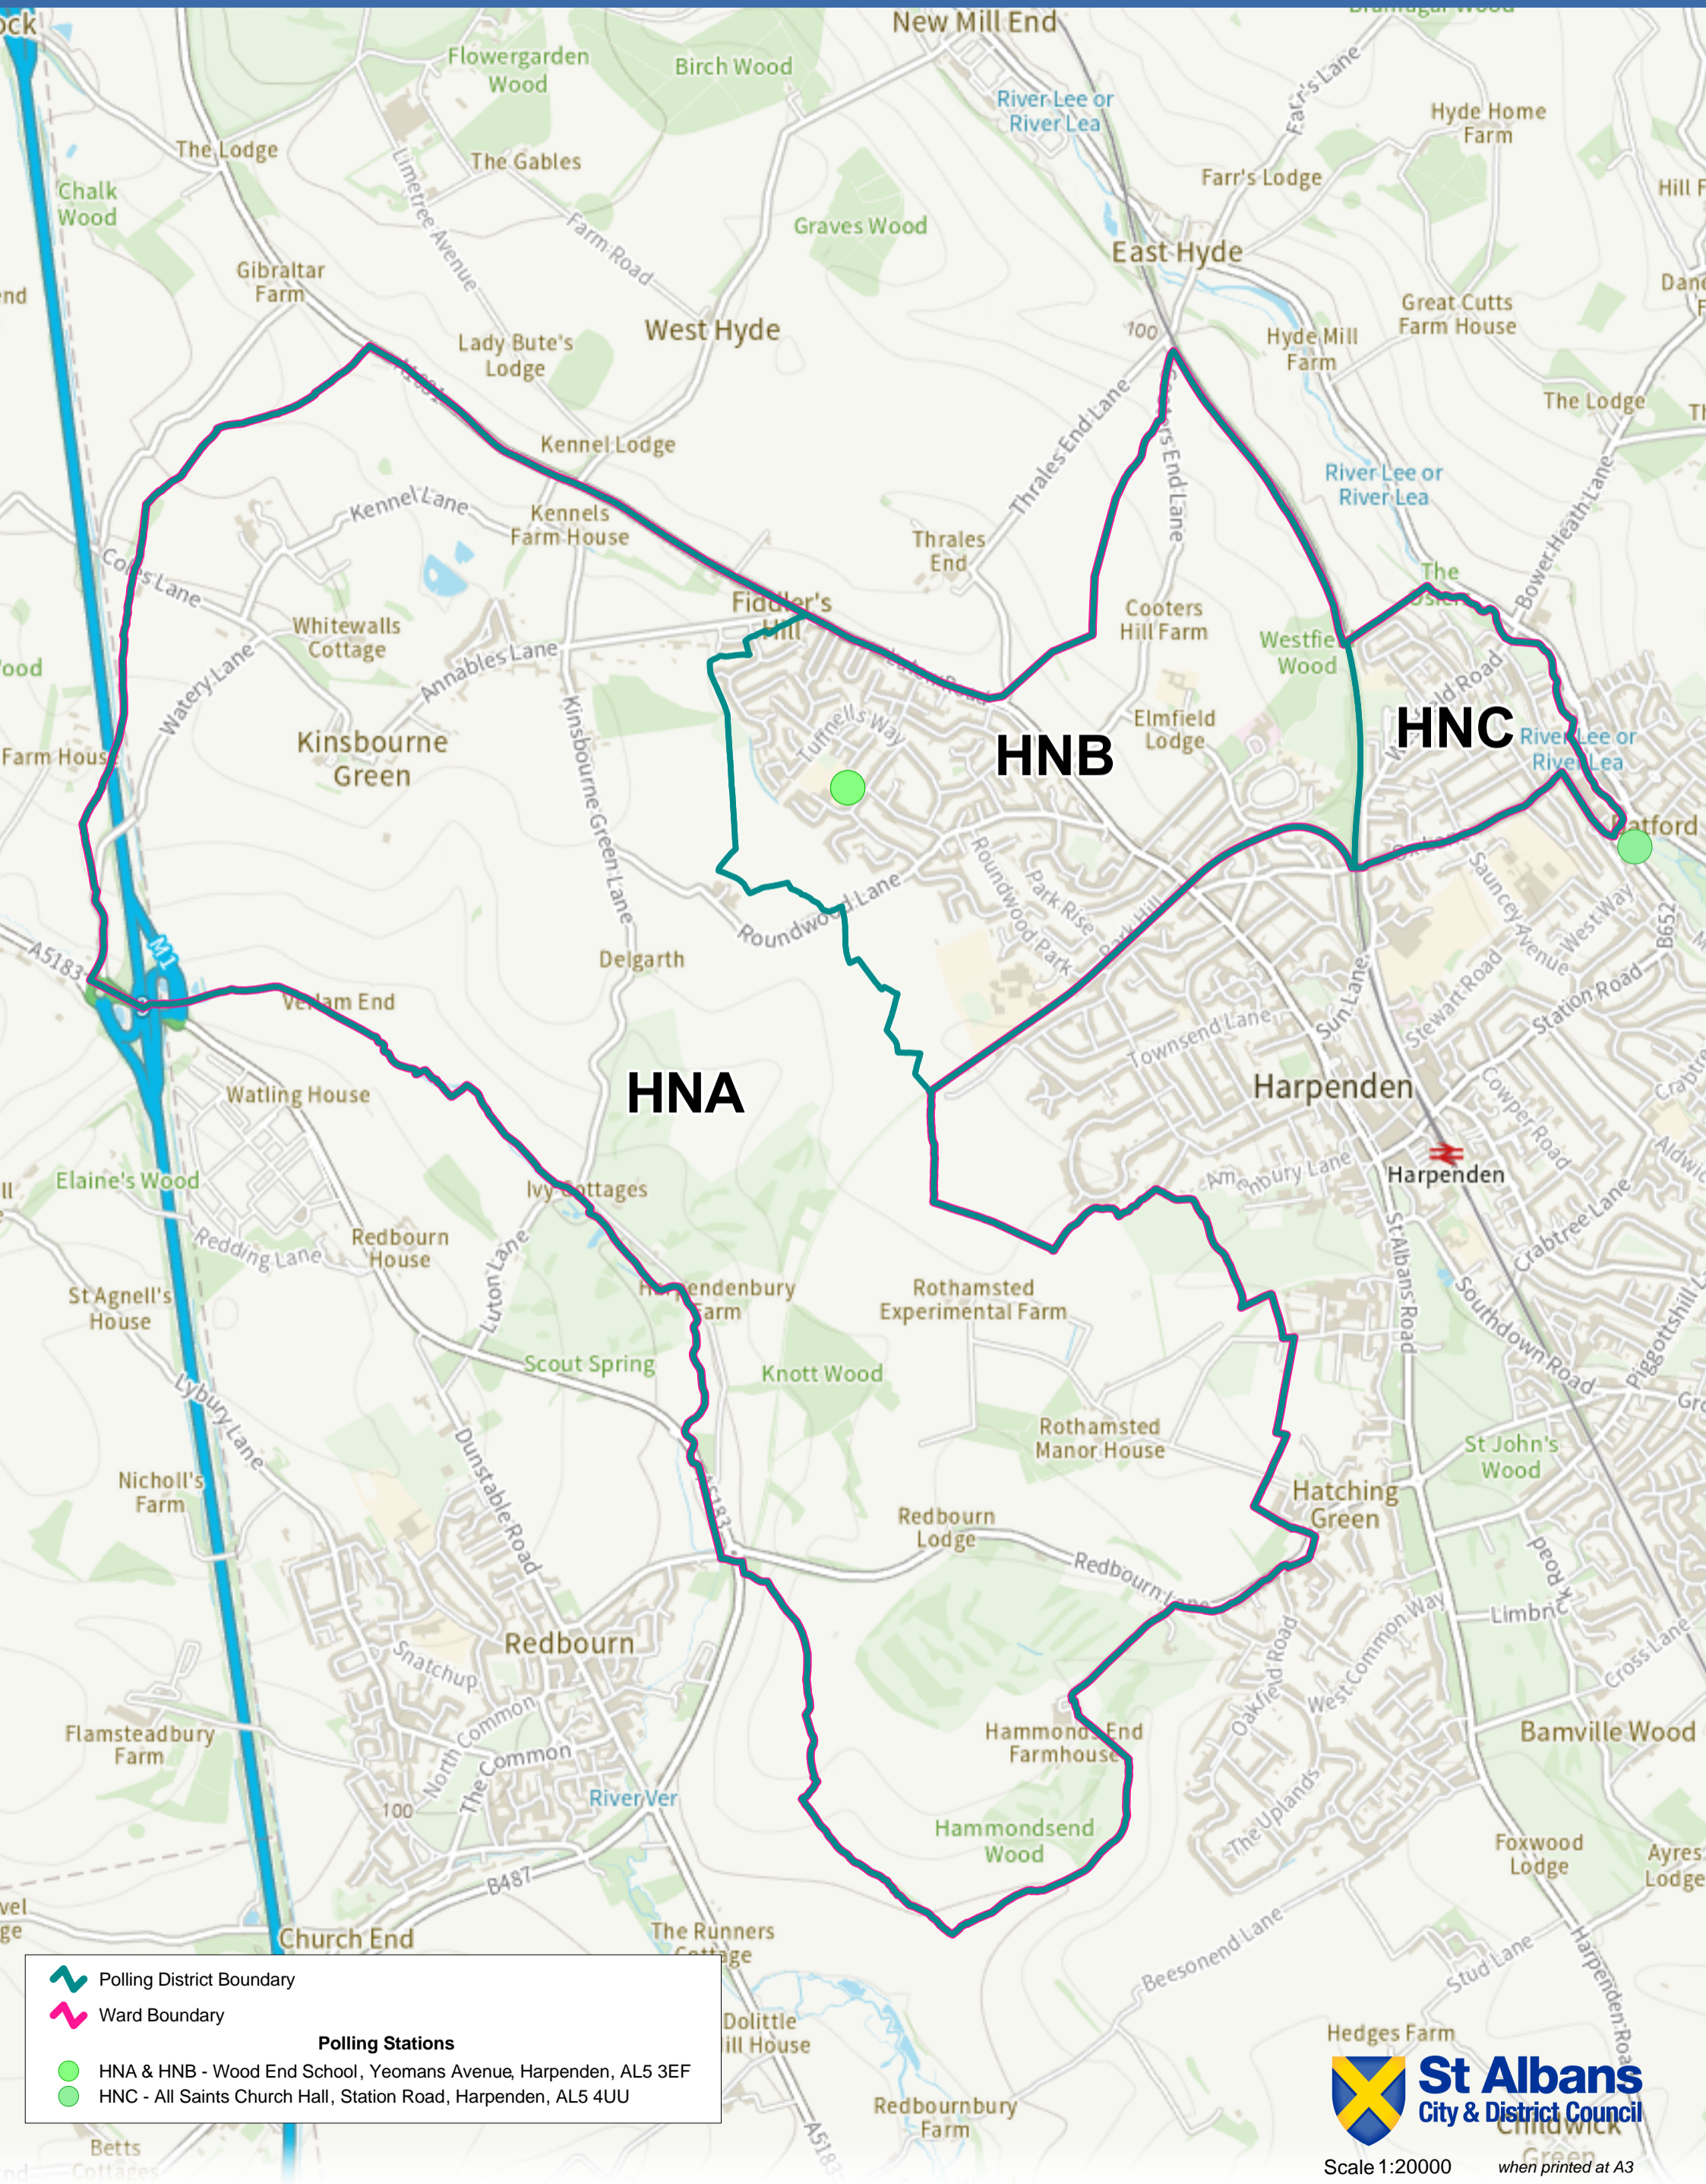

Harpenden North & Rural Ward

Legend

- Polling District Boundary
- Ward Boundary

Polling Stations

- HNA & HNB - Wood End School, Yeomans Avenue, Harpenden, AL5 3EF
- HNC - All Saints Church Hall, Station Road, Harpenden, AL5 4UU

Scale 1:20000 when printed at A3