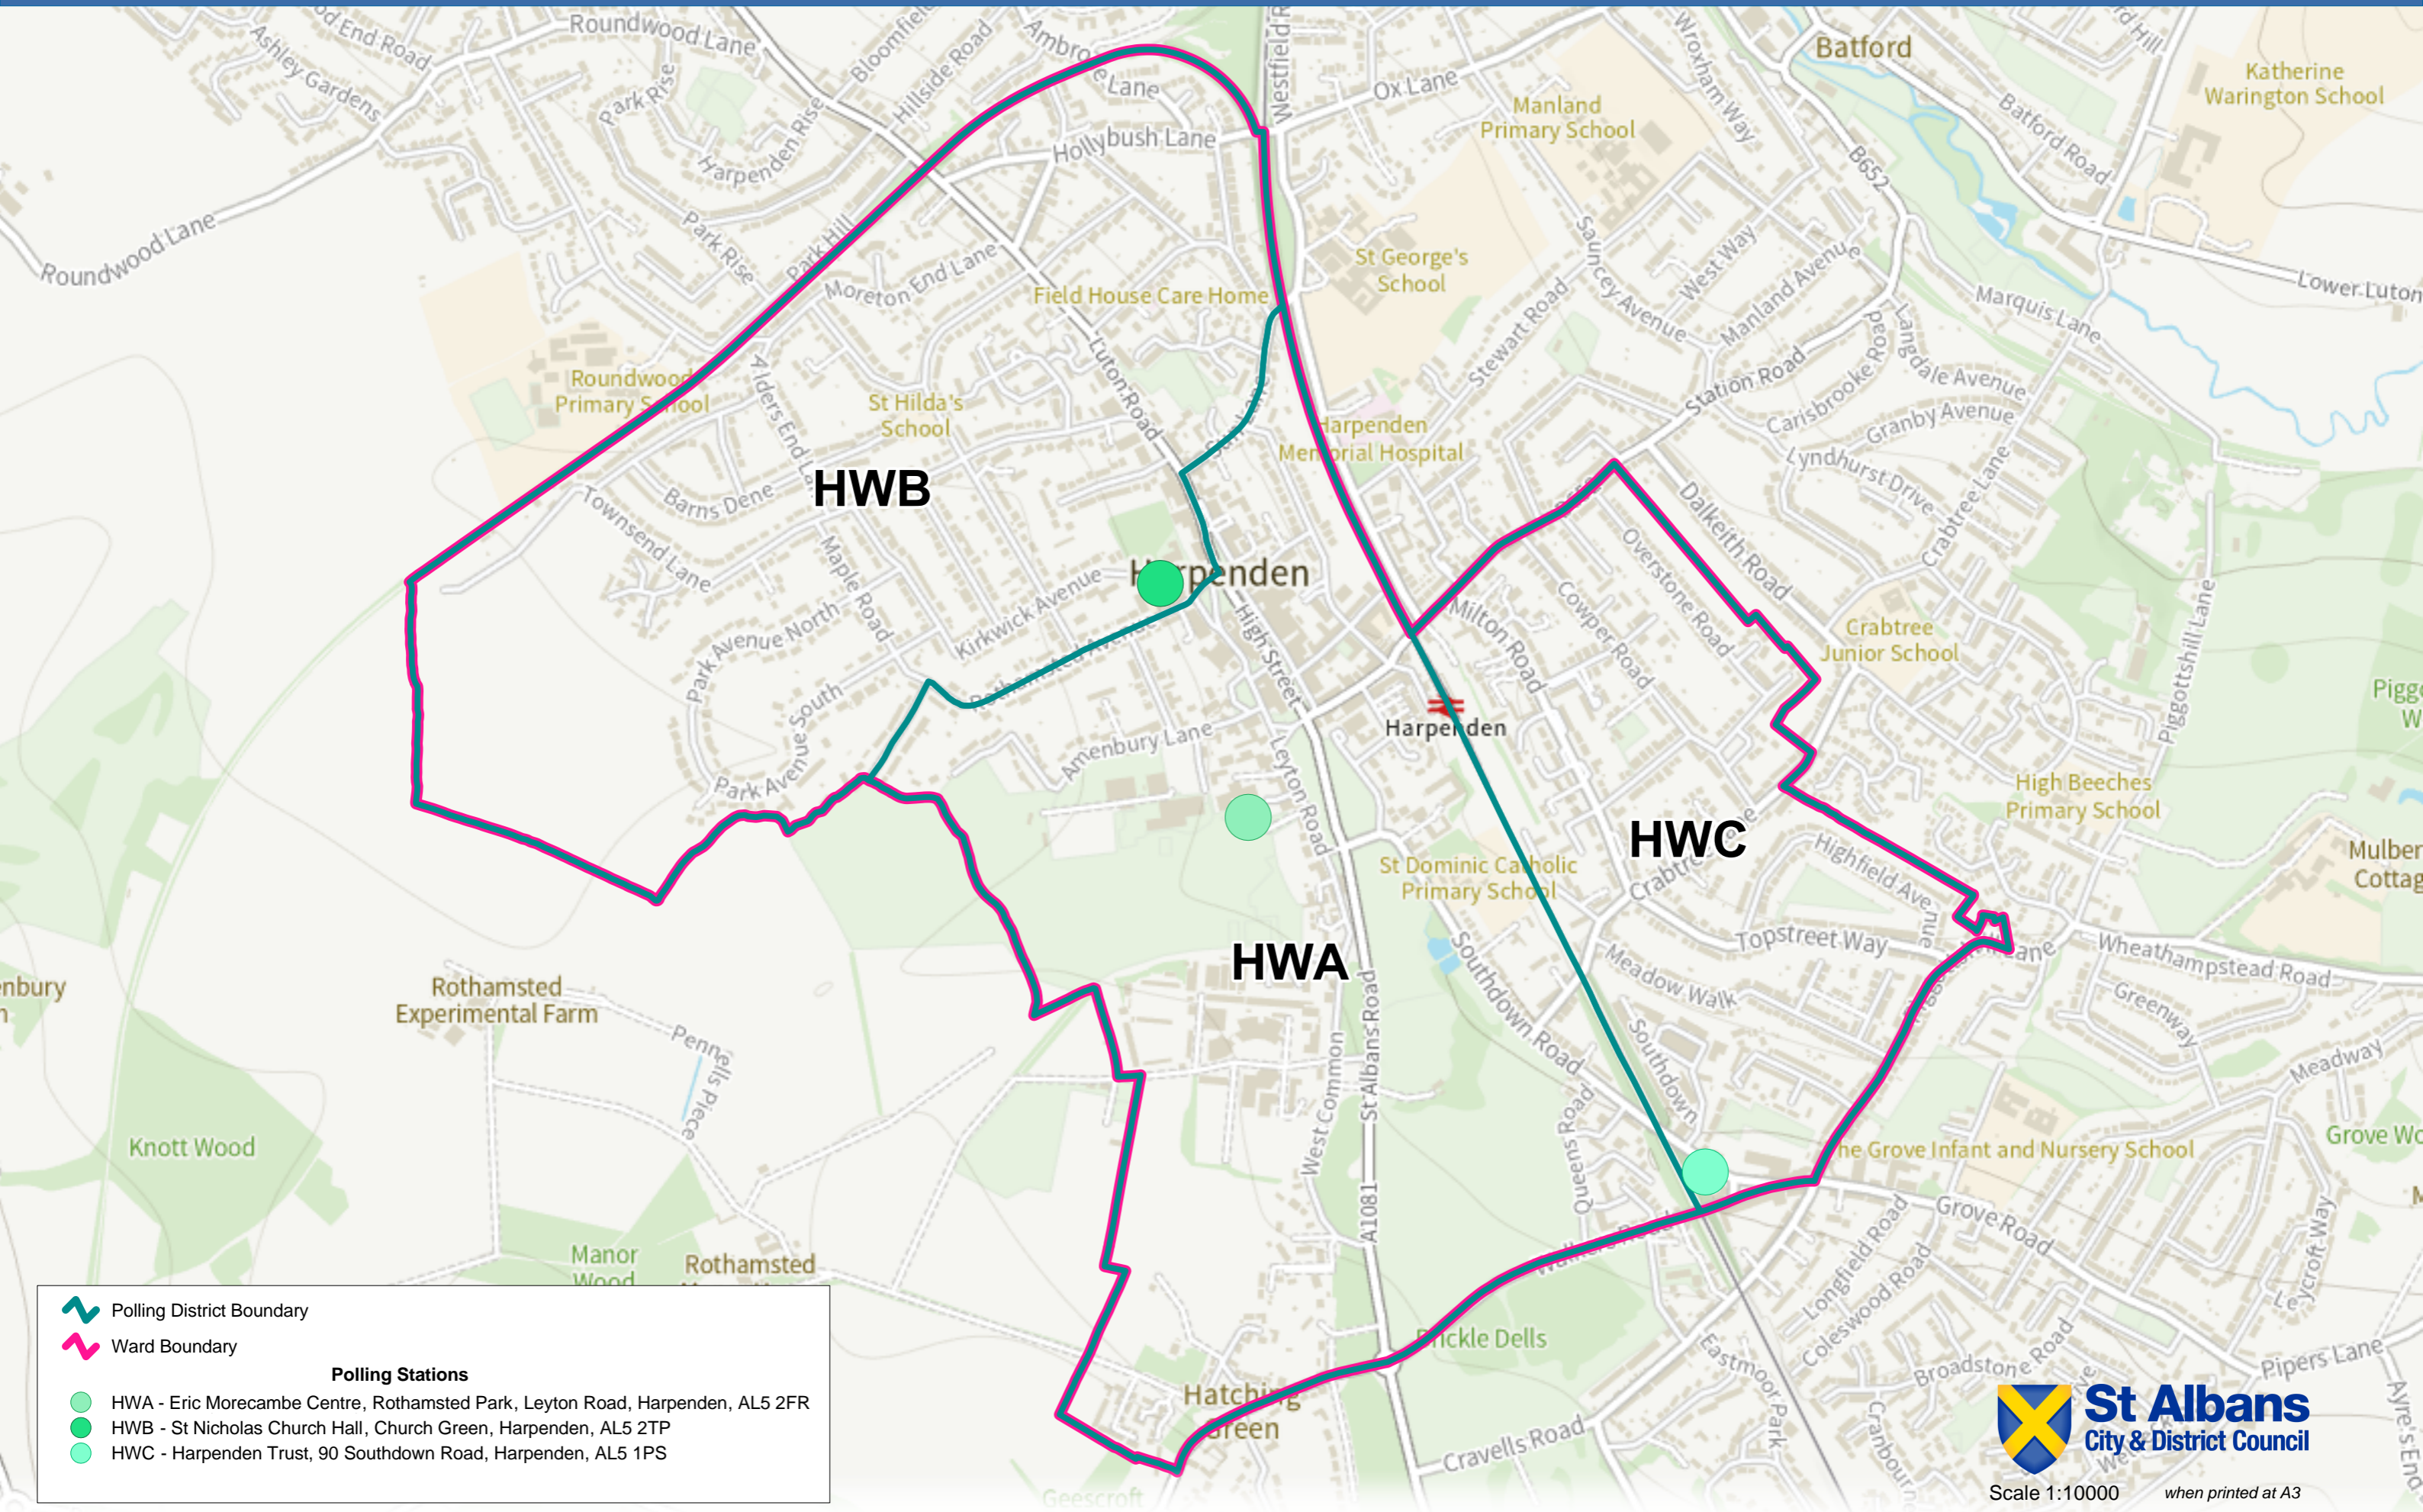

Harpenden West Ward

Scale 1:10000 when printed at A3