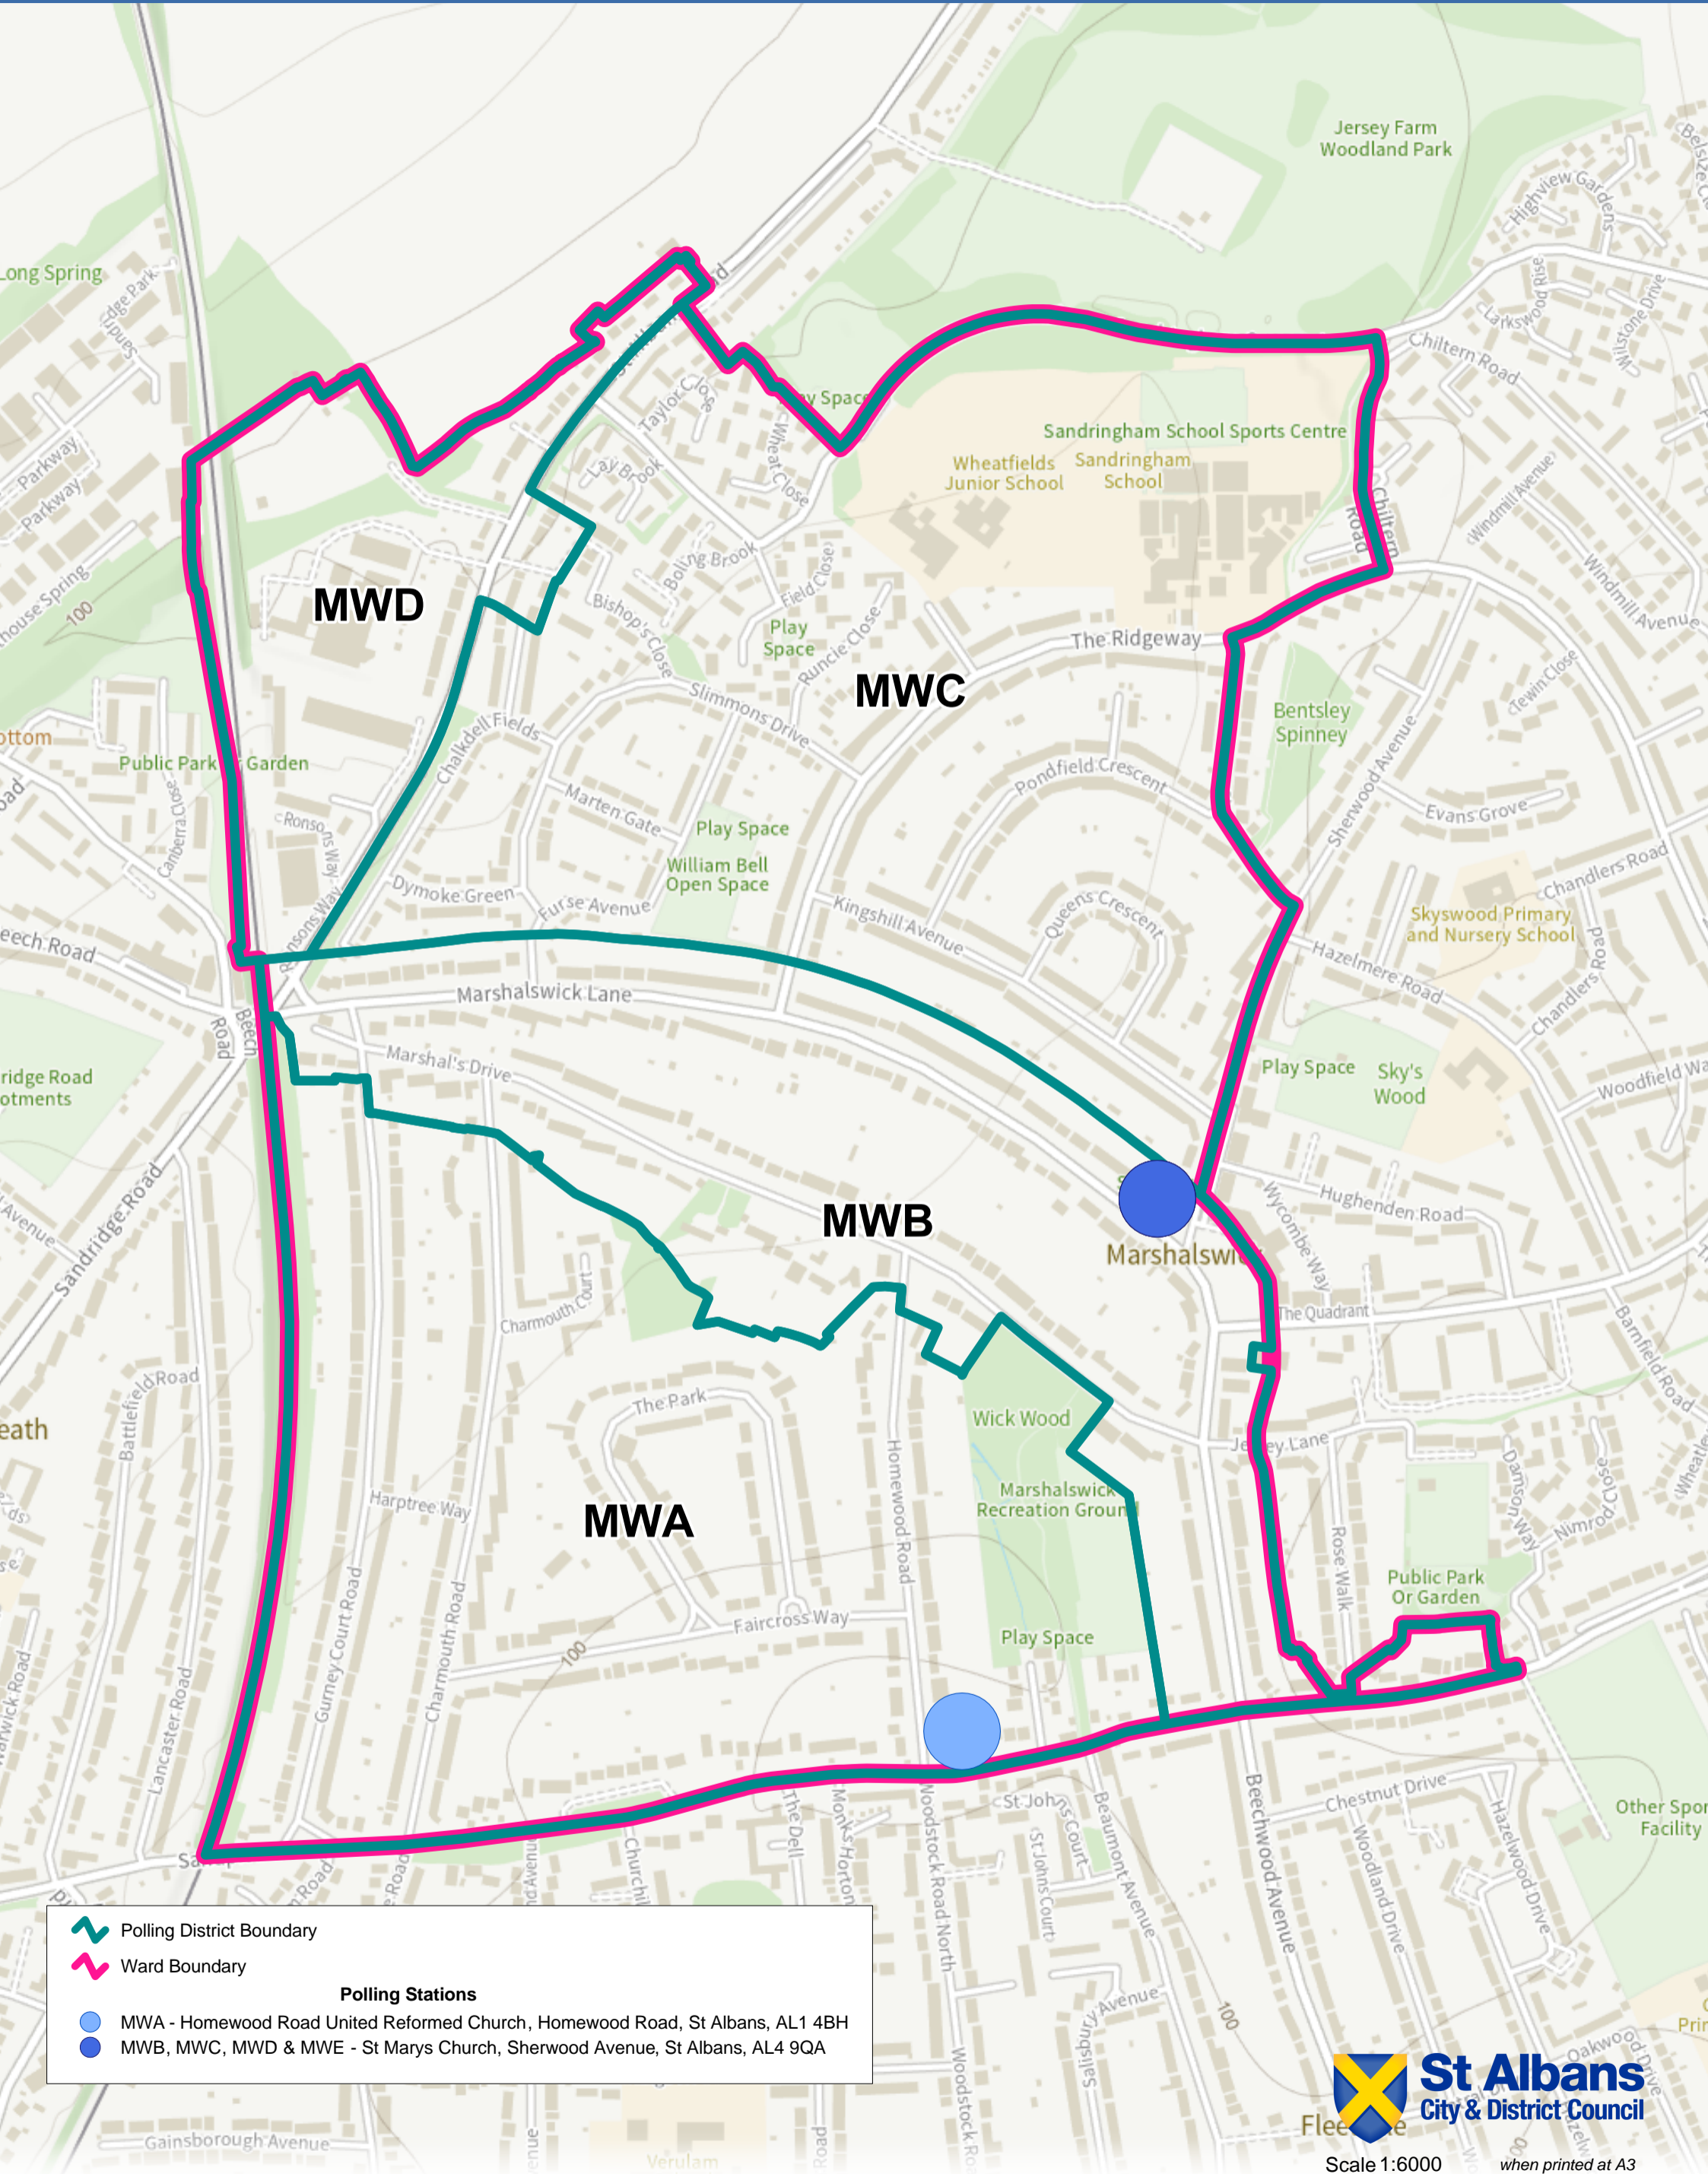

Marshalswick West Ward

Legend

- Polling District Boundary
- Ward Boundary

Polling Stations

- MWA - Homewood Road United Reformed Church, Homewood Road, St Albans, AL1 4BH
- MWB, MWC, MWD & MWE - St Marys Church, Sherwood Avenue, St Albans, AL4 9QA

Scale 1:6000 when printed at A3