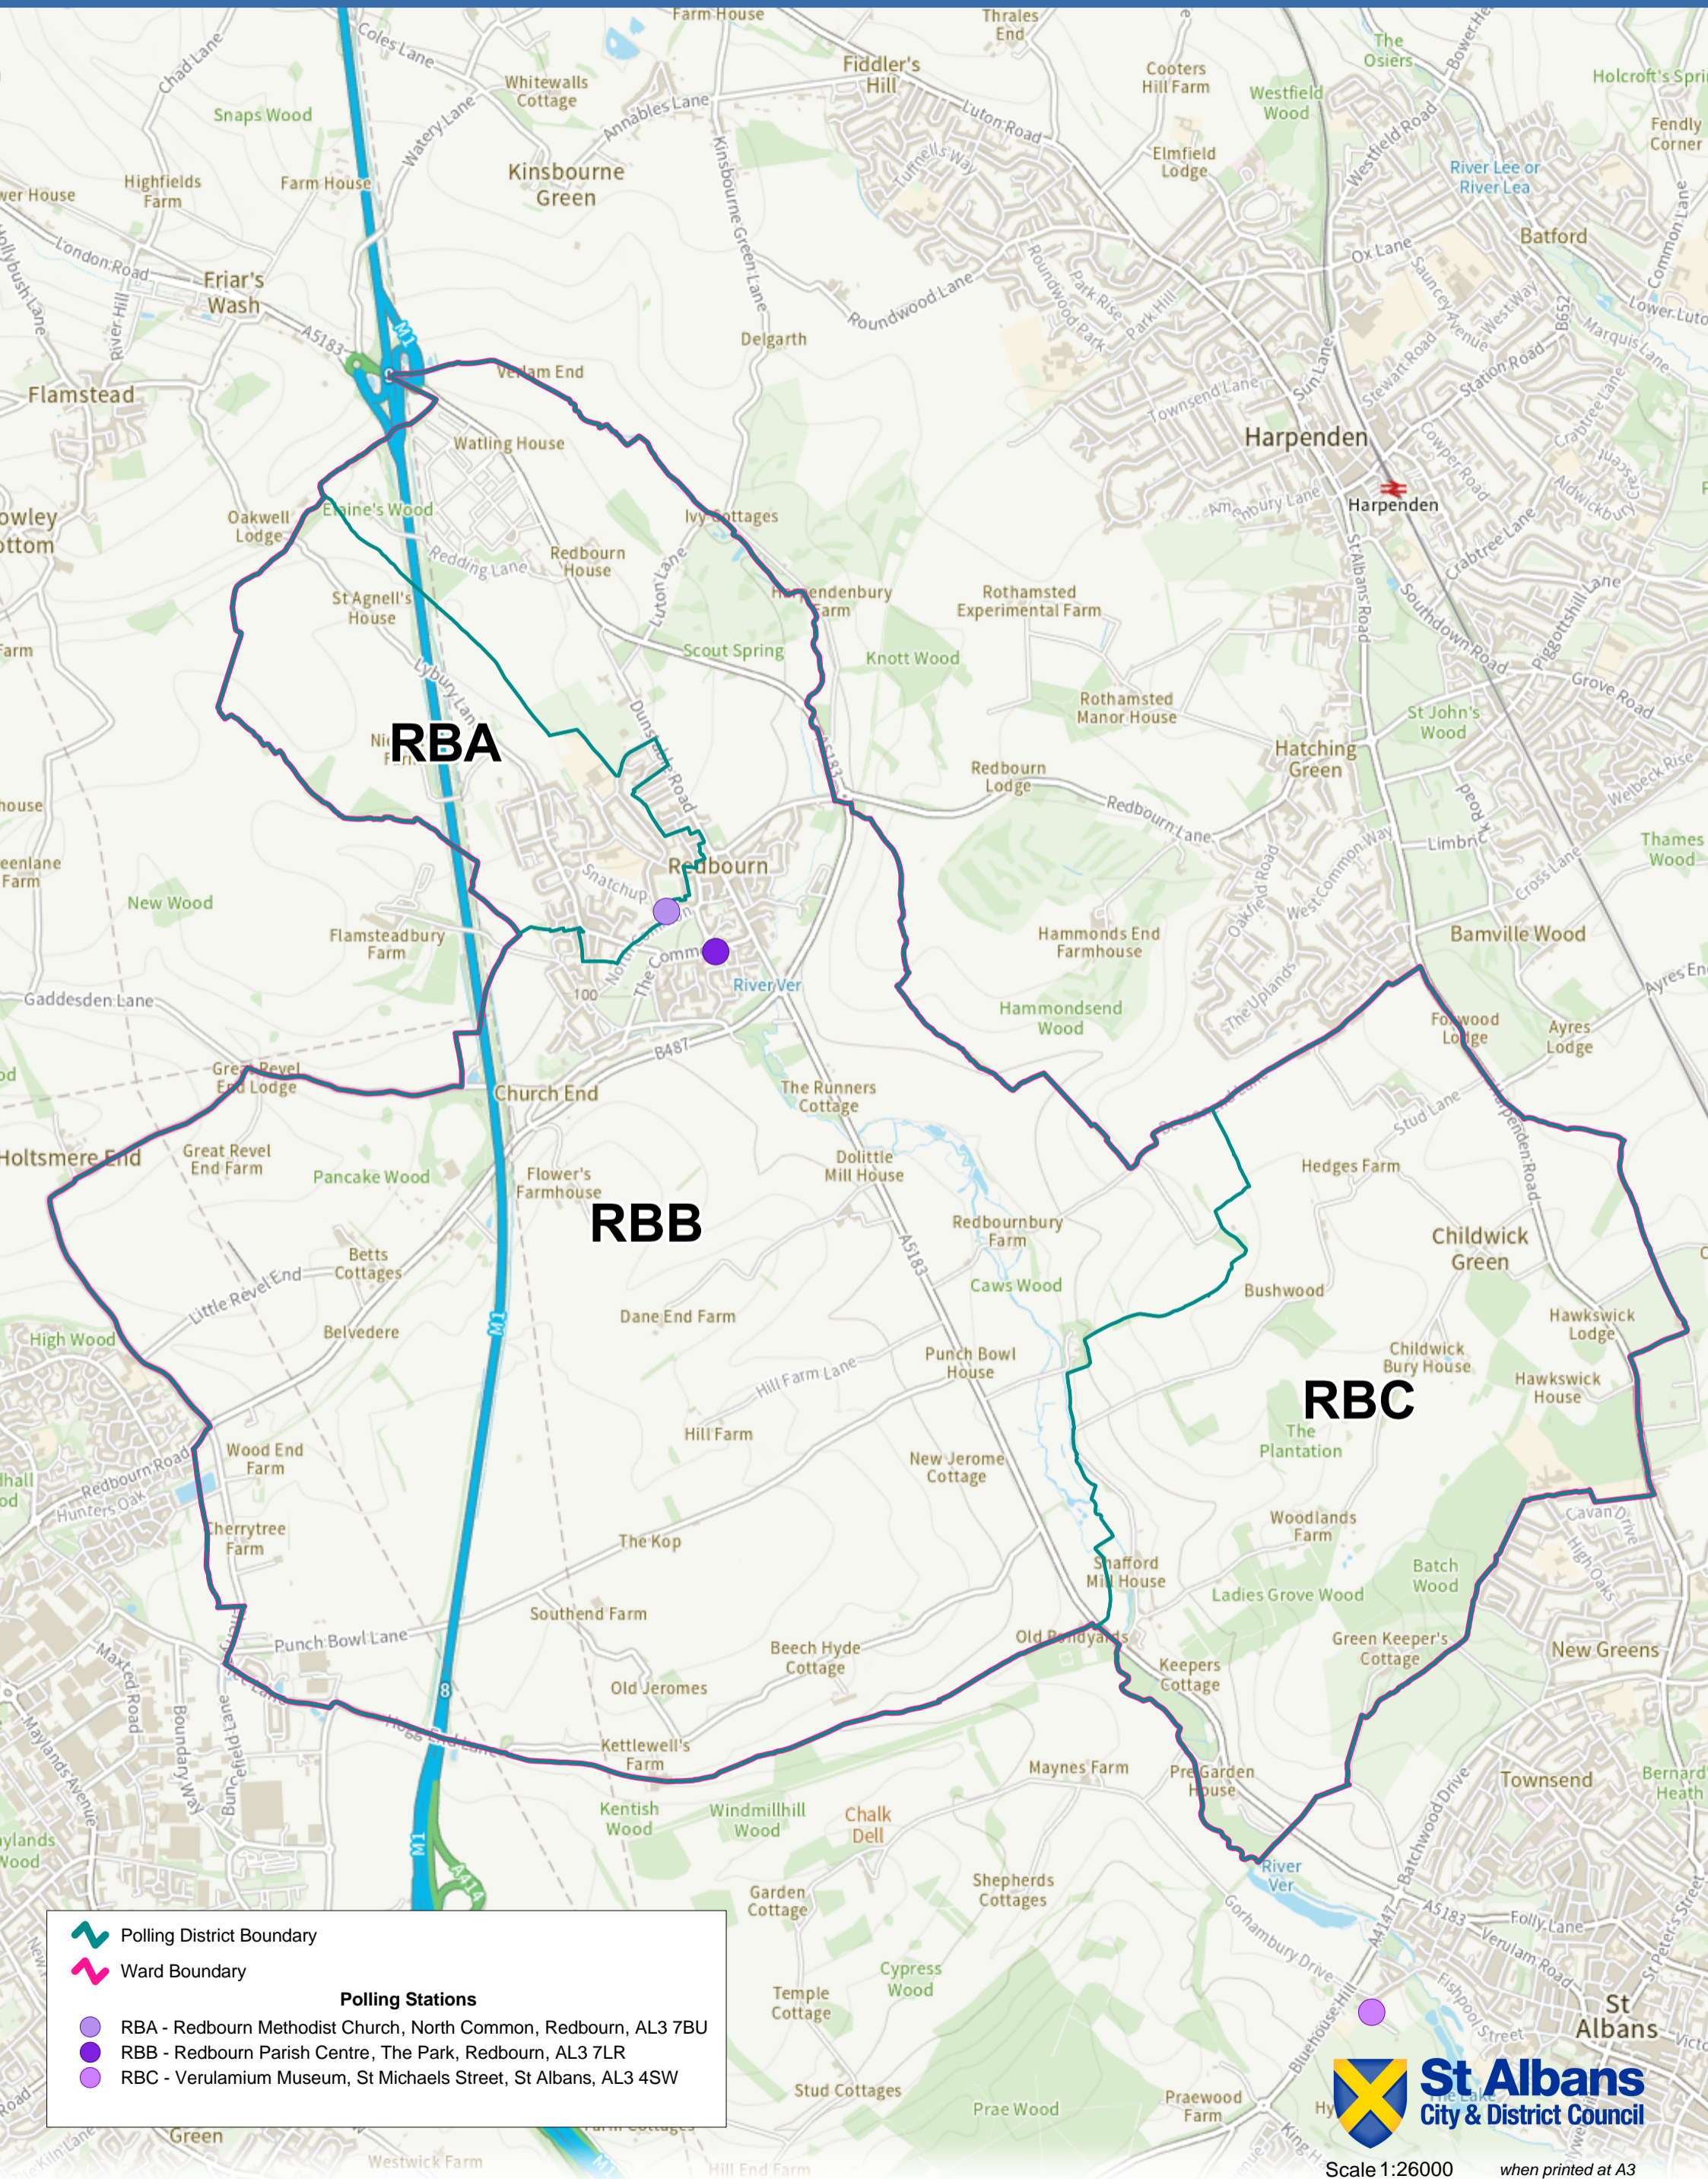

Redbourn Ward

Legend

- Polling District Boundary
- Ward Boundary

Polling Stations

- RBA - Redbourn Methodist Church, North Common, Redbourn, AL3 7BU
- RBB - Redbourn Parish Centre, The Park, Redbourn, AL3 7LR
- RBC - Verulamium Museum, St Michaels Street, St Albans, AL3 4SW

Scale 1:26000 when printed at A3