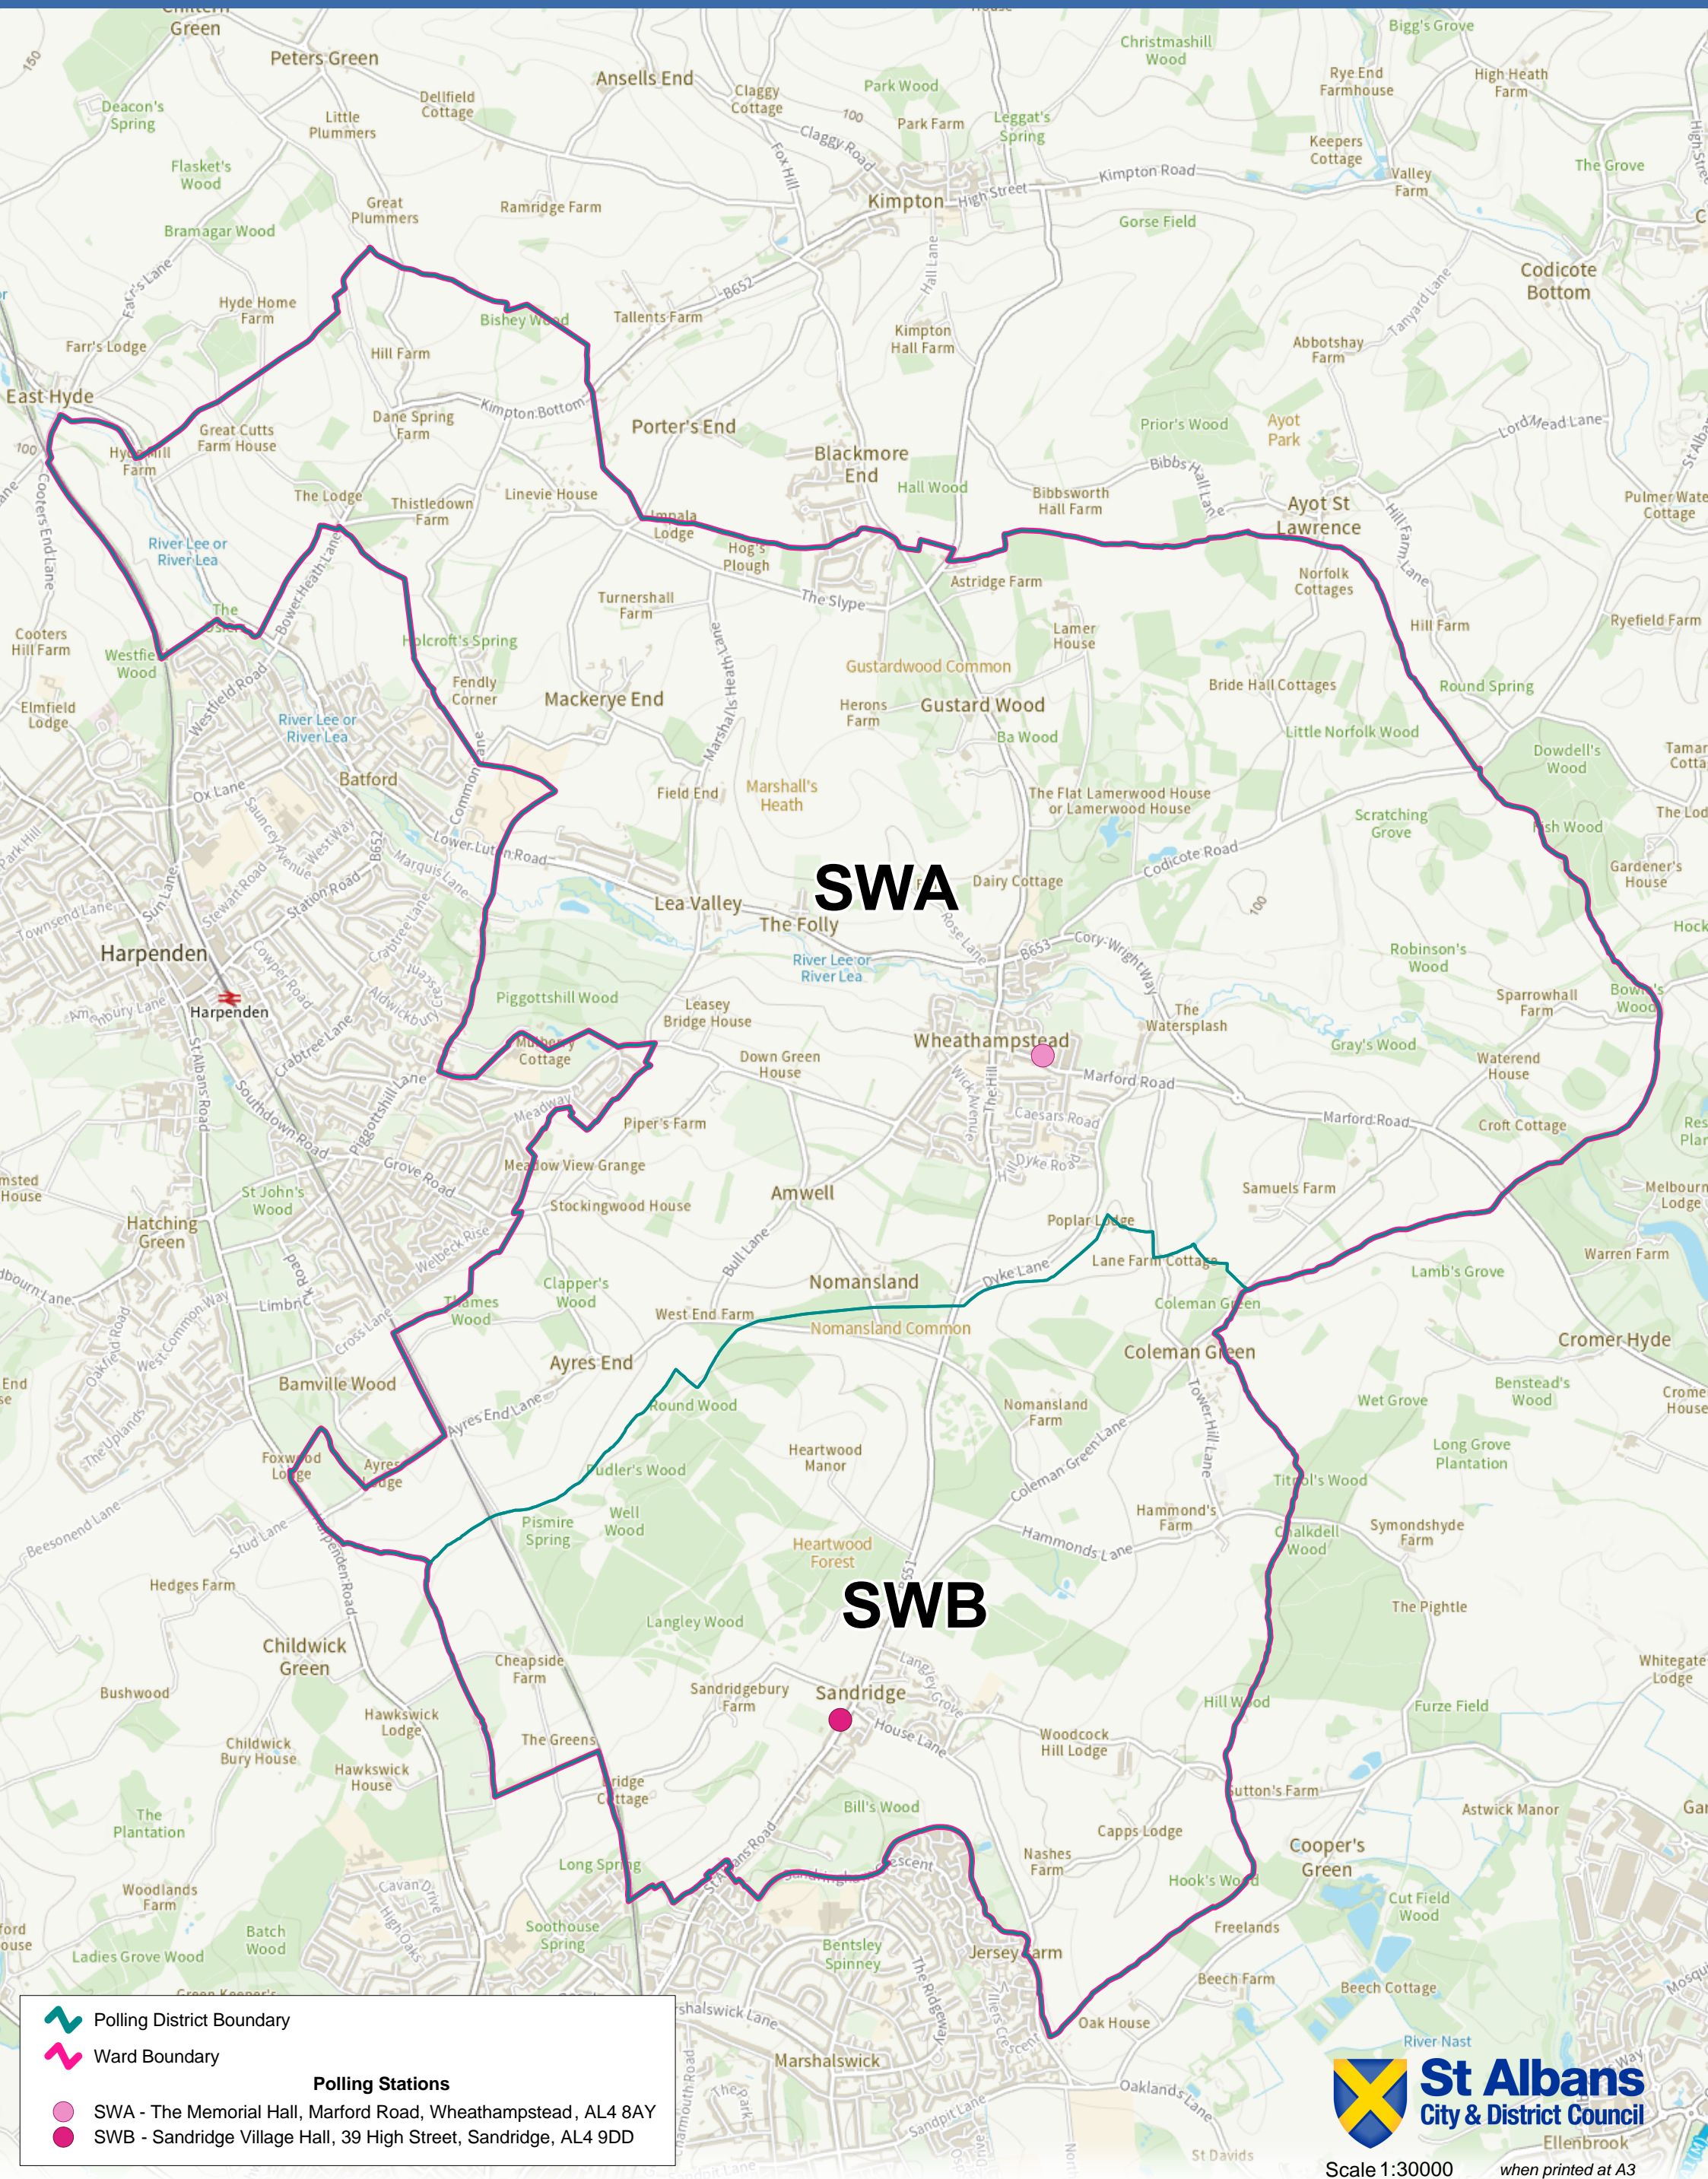

Sandridge & Wheathampstead Ward

Scale 1:30000

when printed at A3