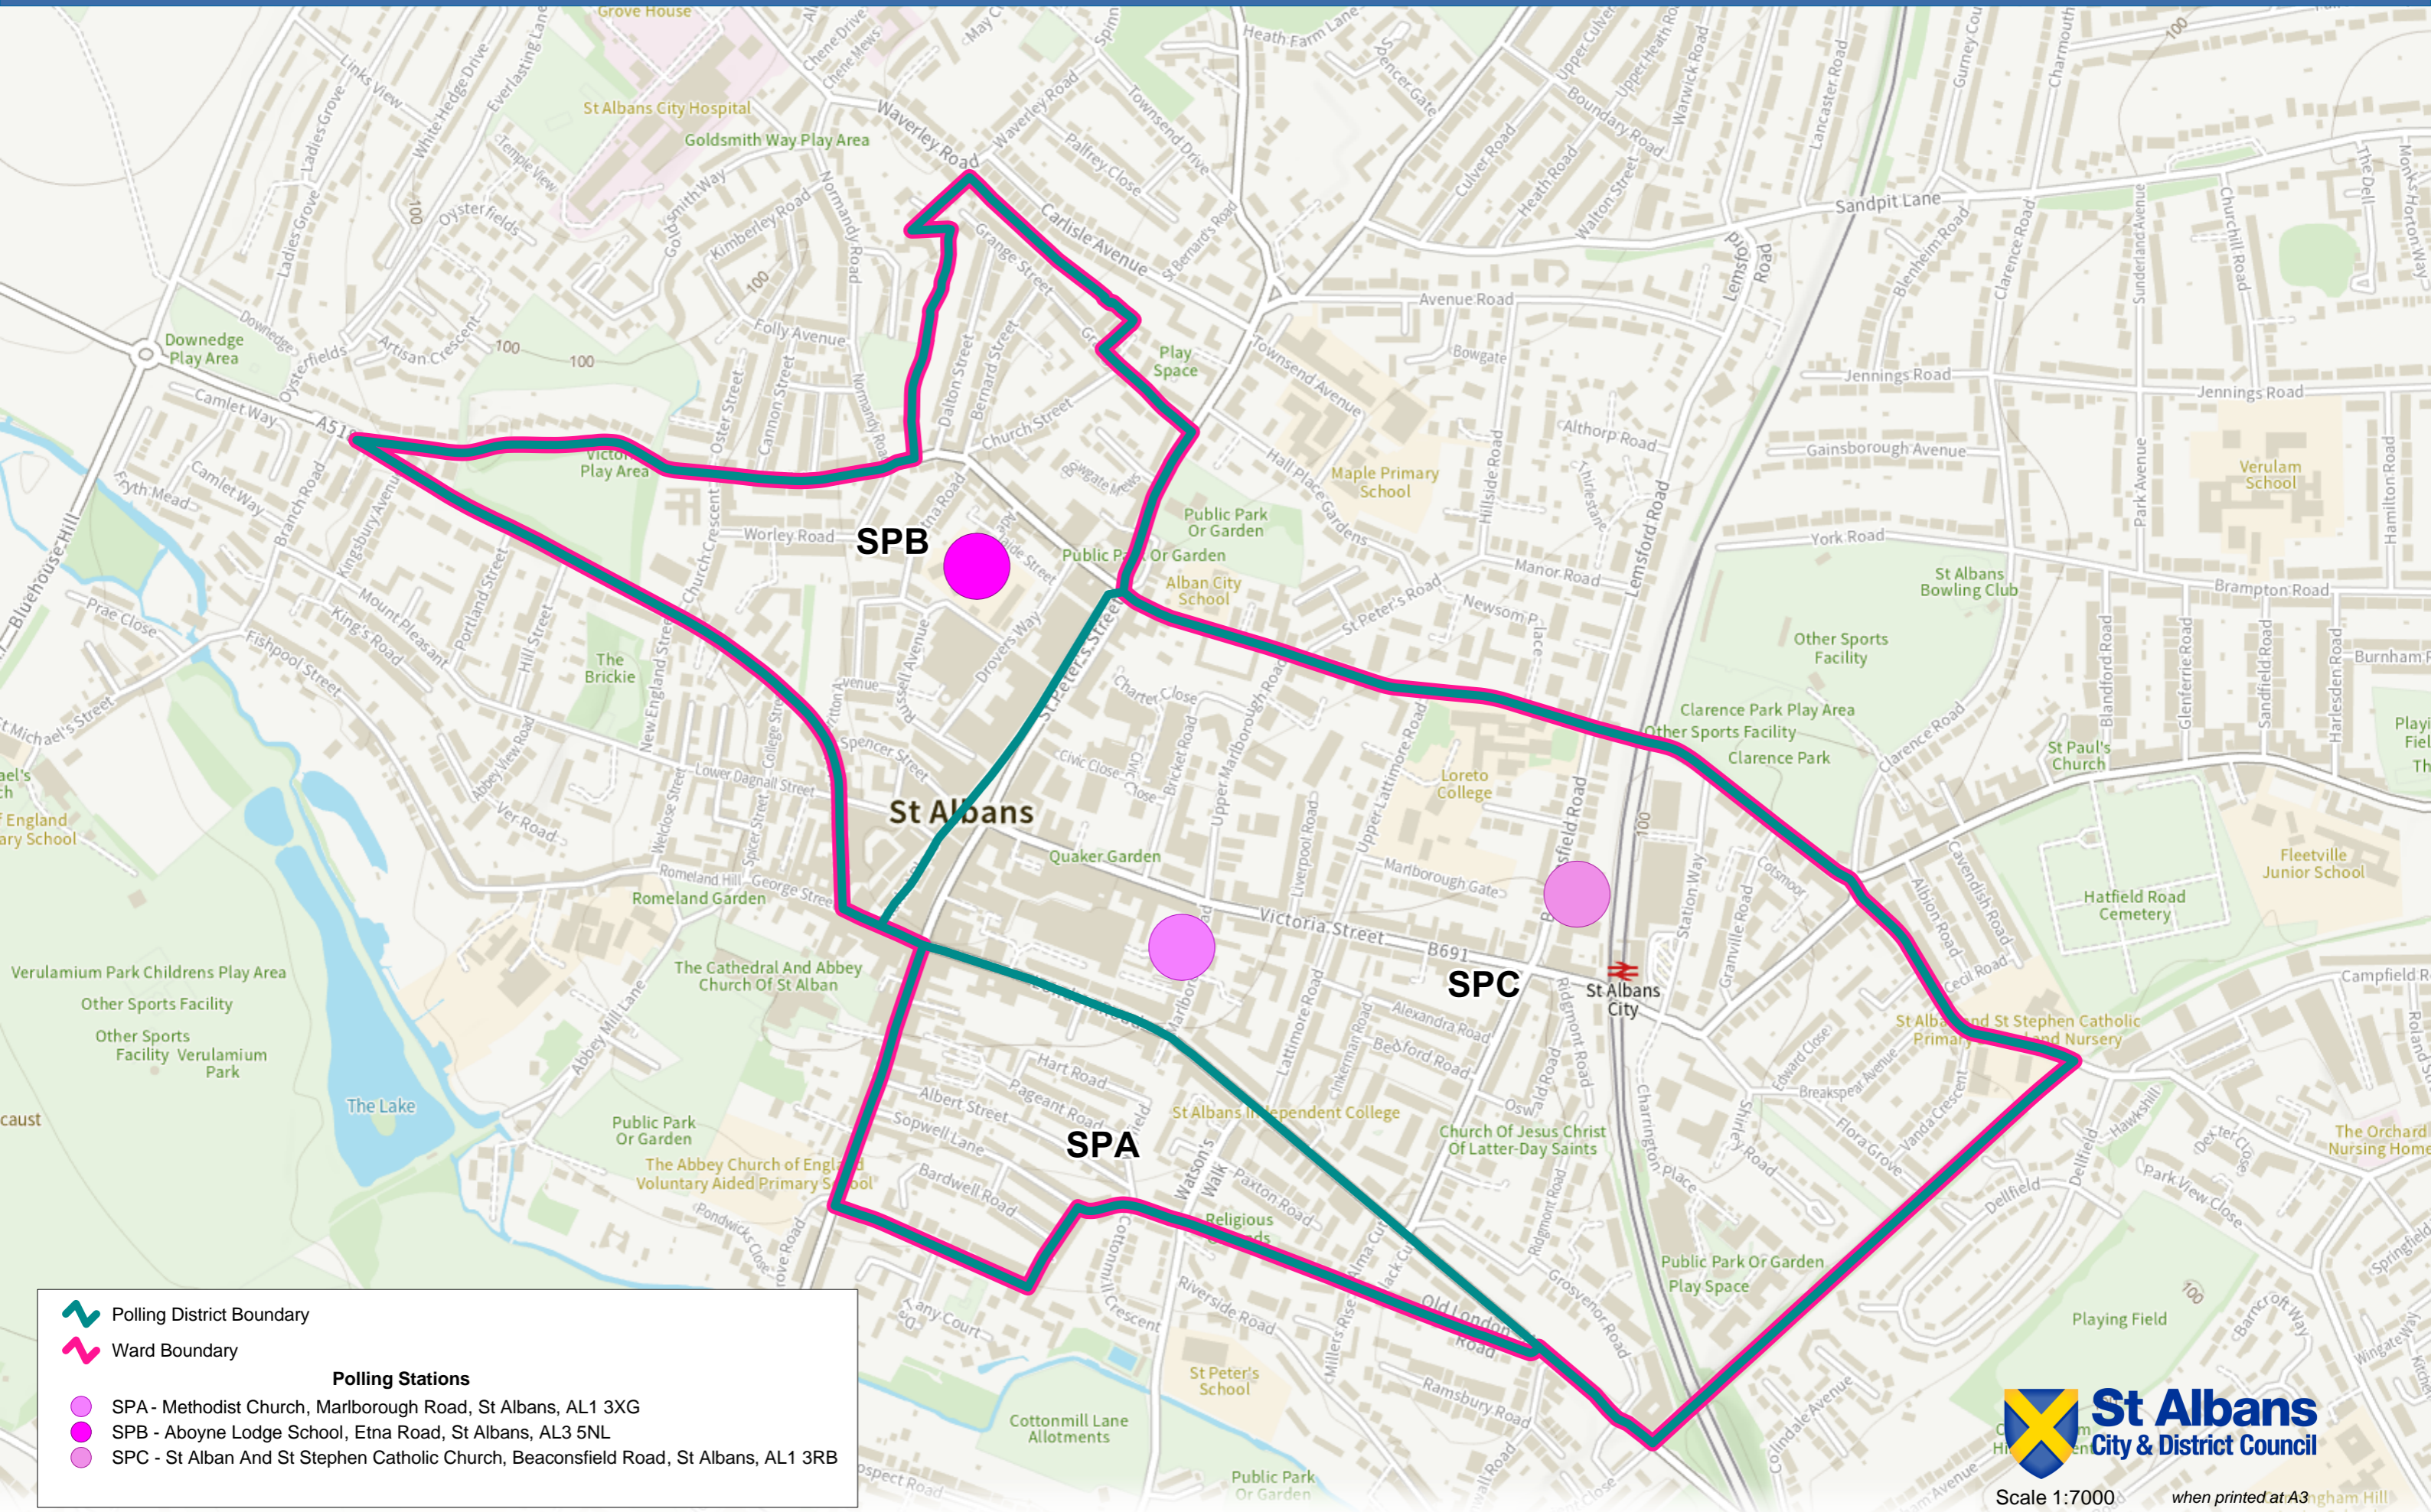

St Peters Ward

Legend

- Polling District Boundary
- Ward Boundary

Polling Stations

- SPA - Methodist Church, Marlborough Road, St Albans, AL1 3XG
- SPB - Aboyne Lodge School, Etna Road, St Albans, AL3 5NL
- SPC - St Alban And St Stephen Catholic Church, Beaconsfield Road, St Albans, AL1 3RB

St Albans
City & District Council

Scale 1:7000 when printed at A3