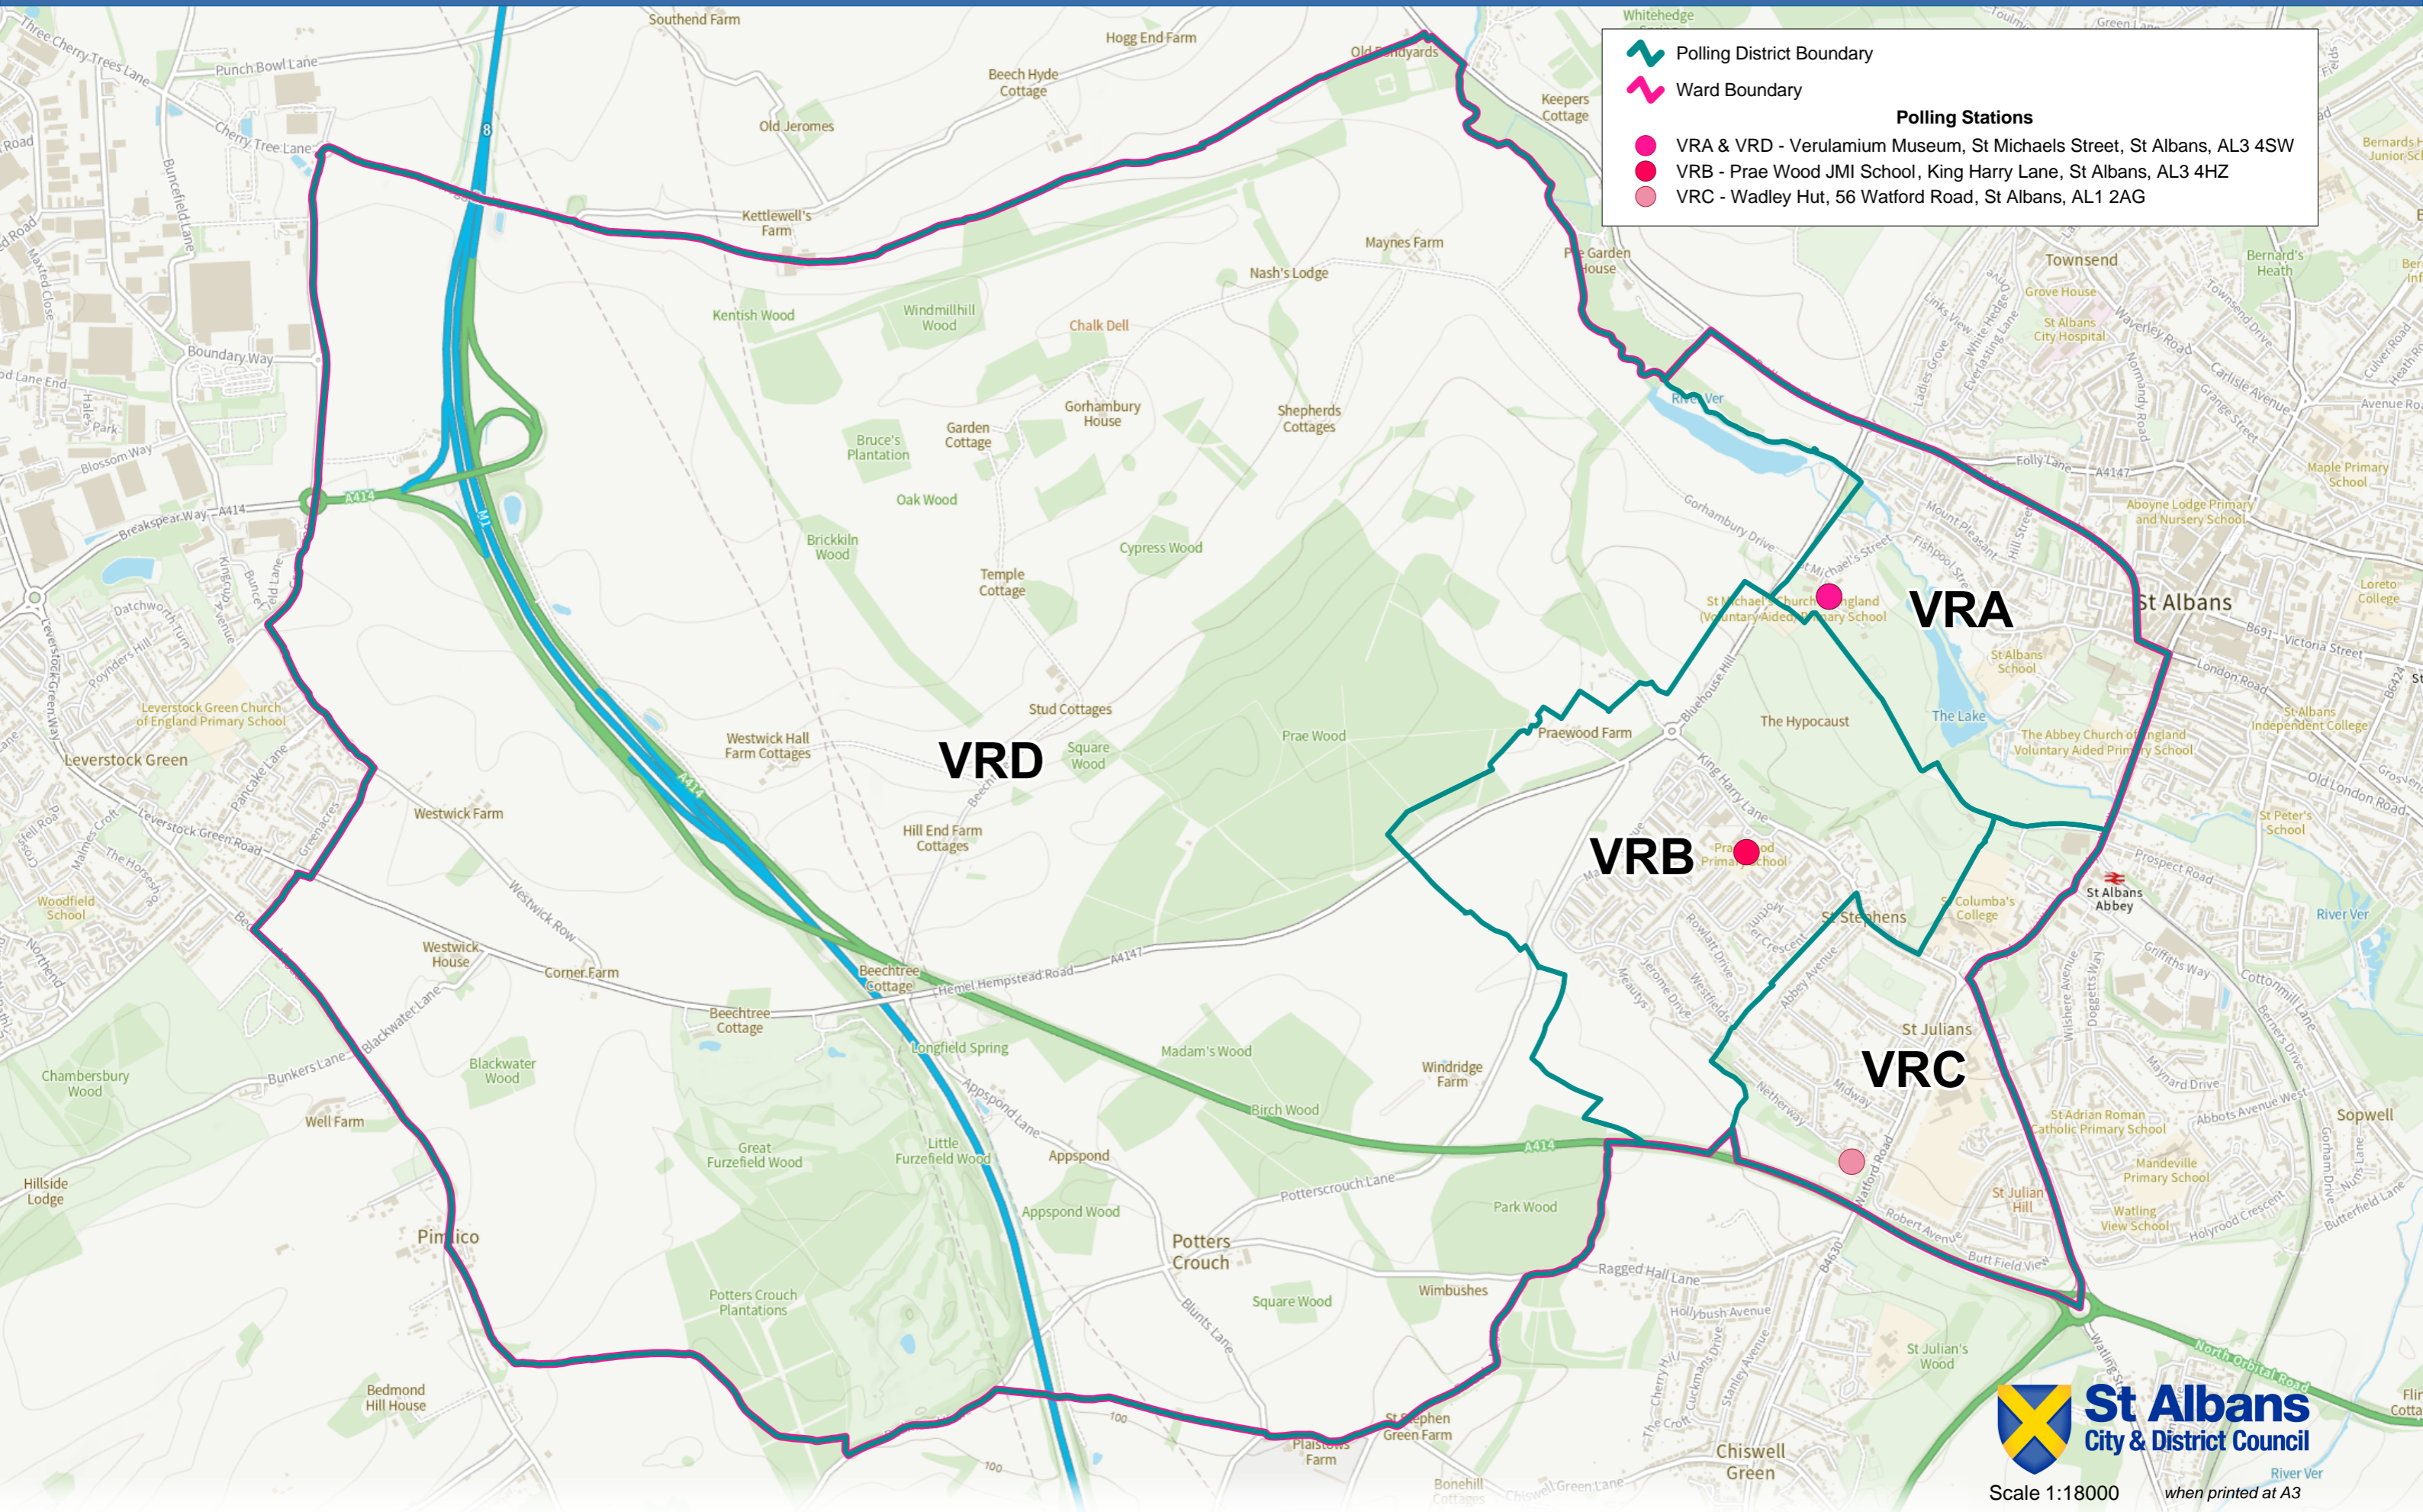

Verulam Ward

Scale 1:18000 when printed at A3