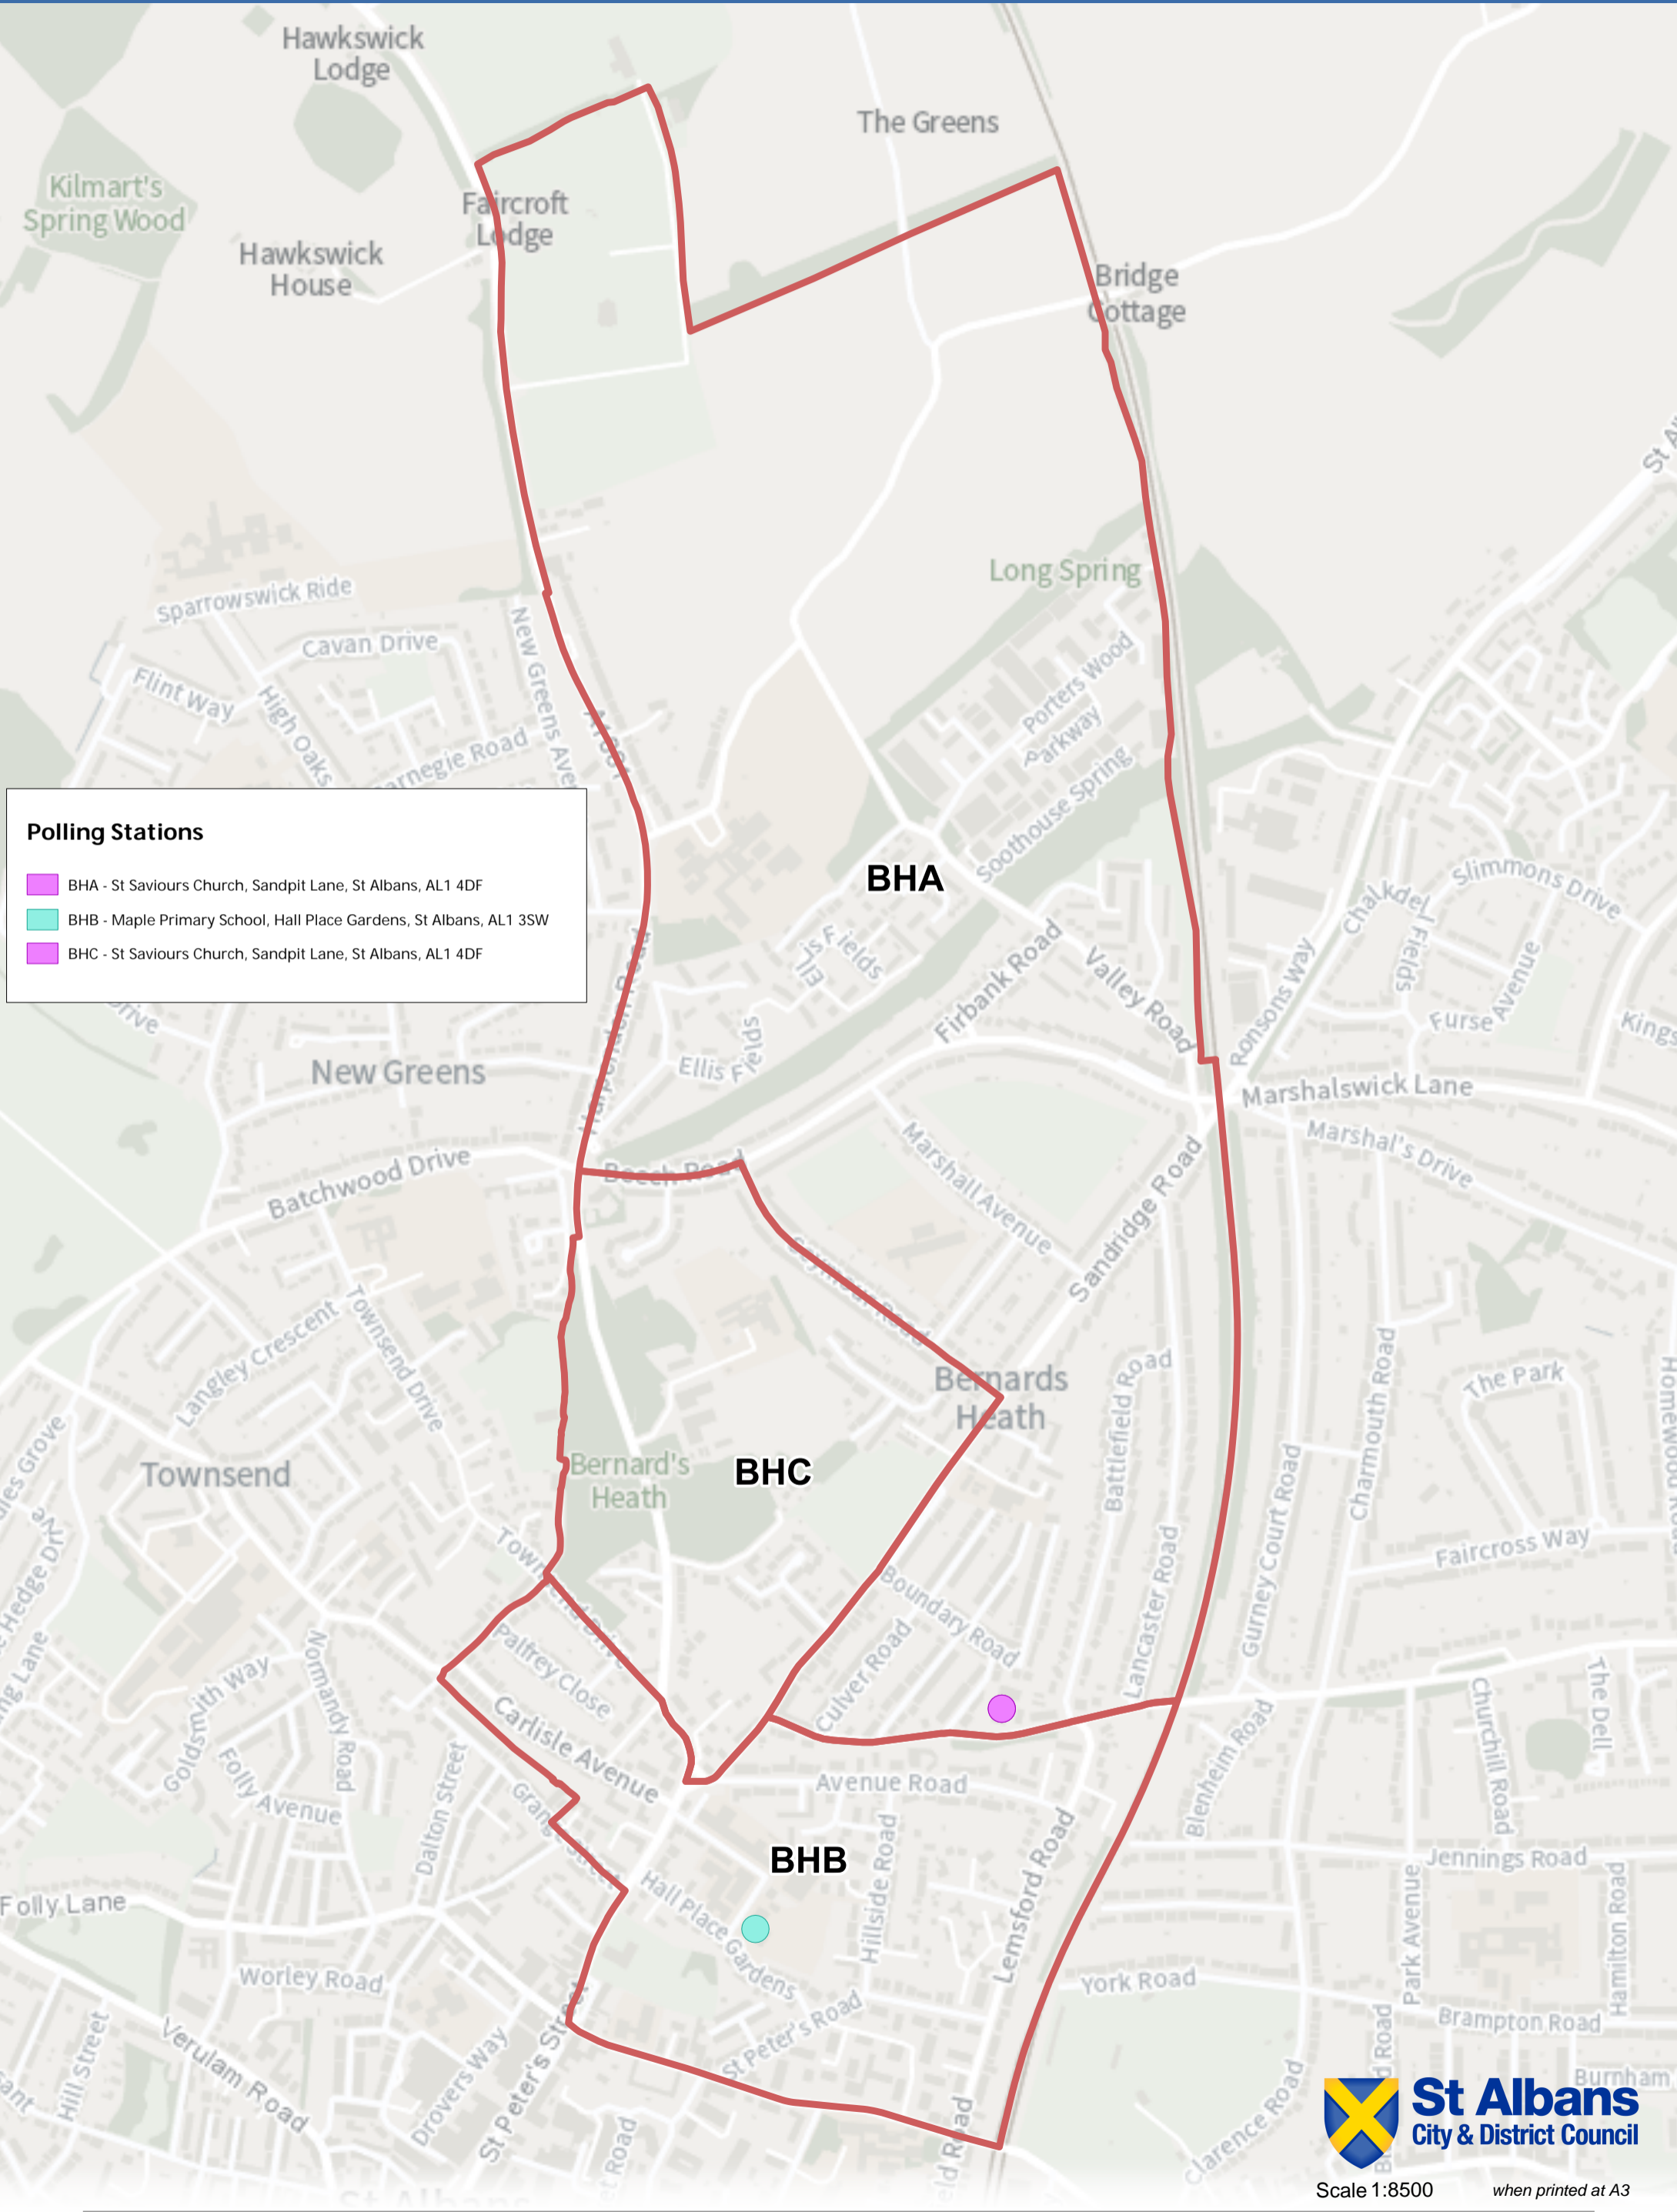

Provisional Polling Districts and Stations for Bernards Heath Ward

Polling Stations

-  BHA - St Saviours Church, Sandpit Lane, St Albans, AL1 4DF
-  BHB - Maple Primary School, Hall Place Gardens, St Albans, AL1 3SW
-  BHC - St Saviours Church, Sandpit Lane, St Albans, AL1 4DF