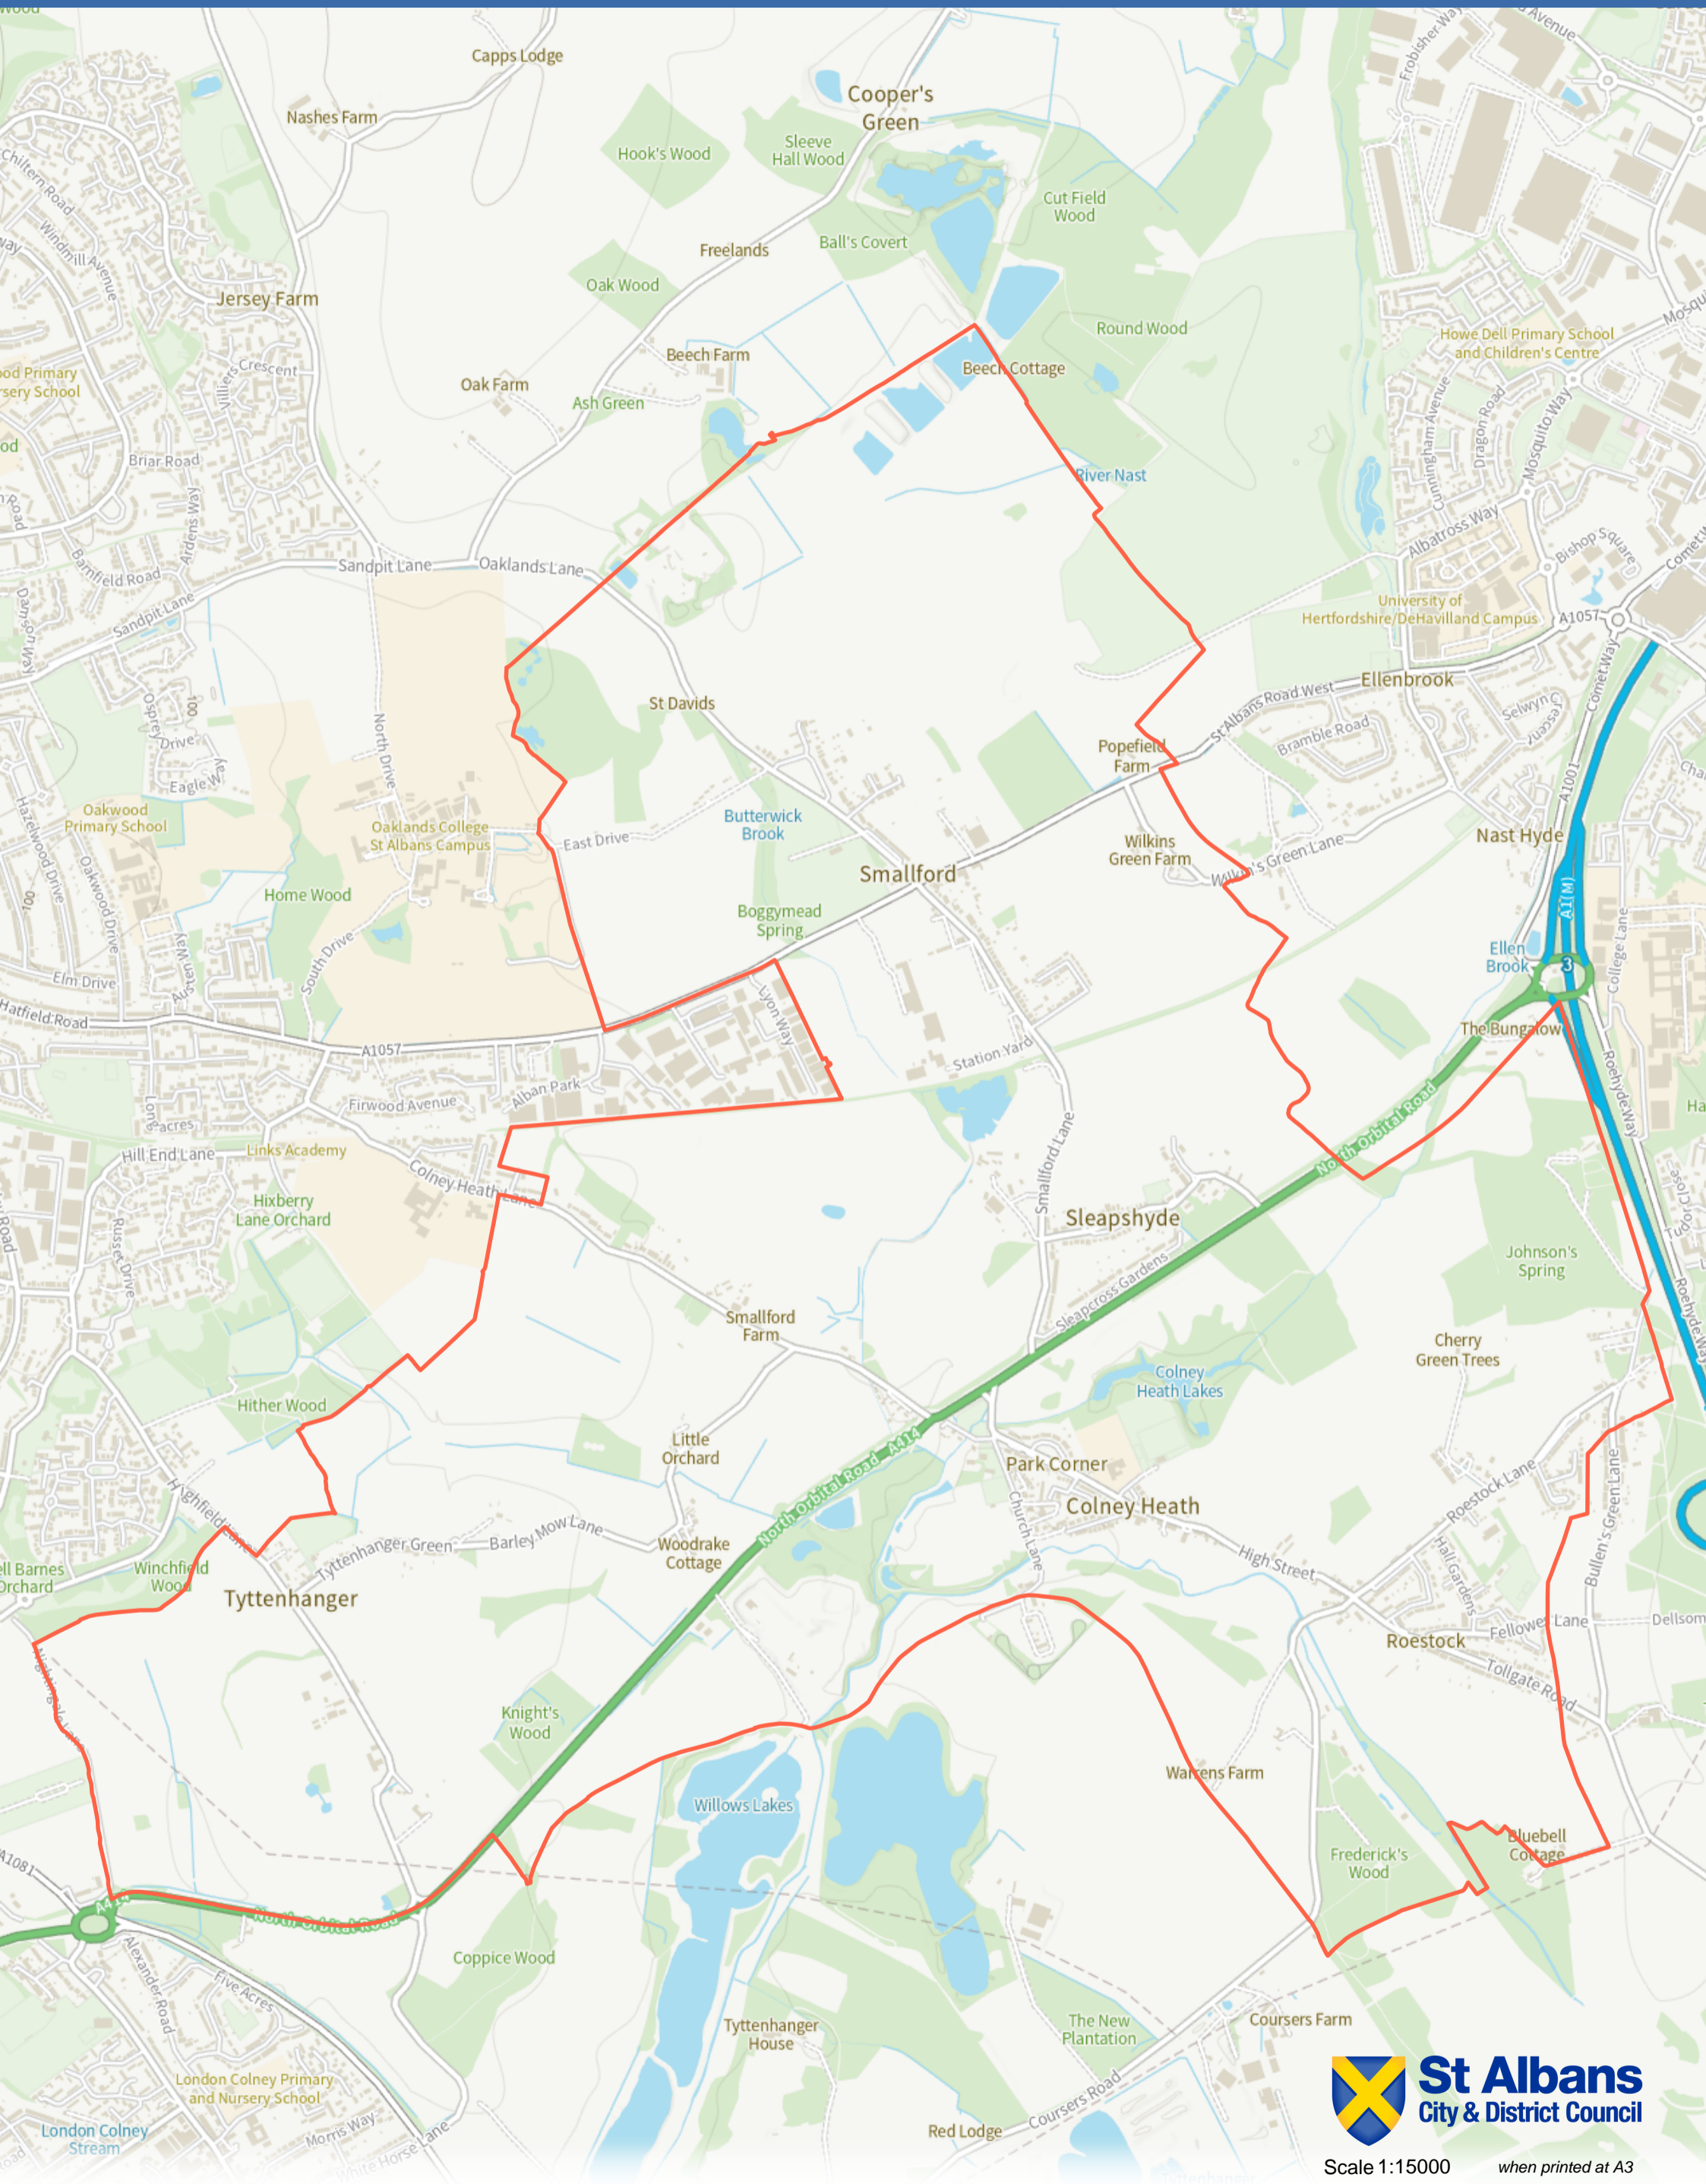

Appendix 1b: Proposed Colney Heath Parish

Scale 1:15000 when printed at A3

 Proposed Parish Boundary