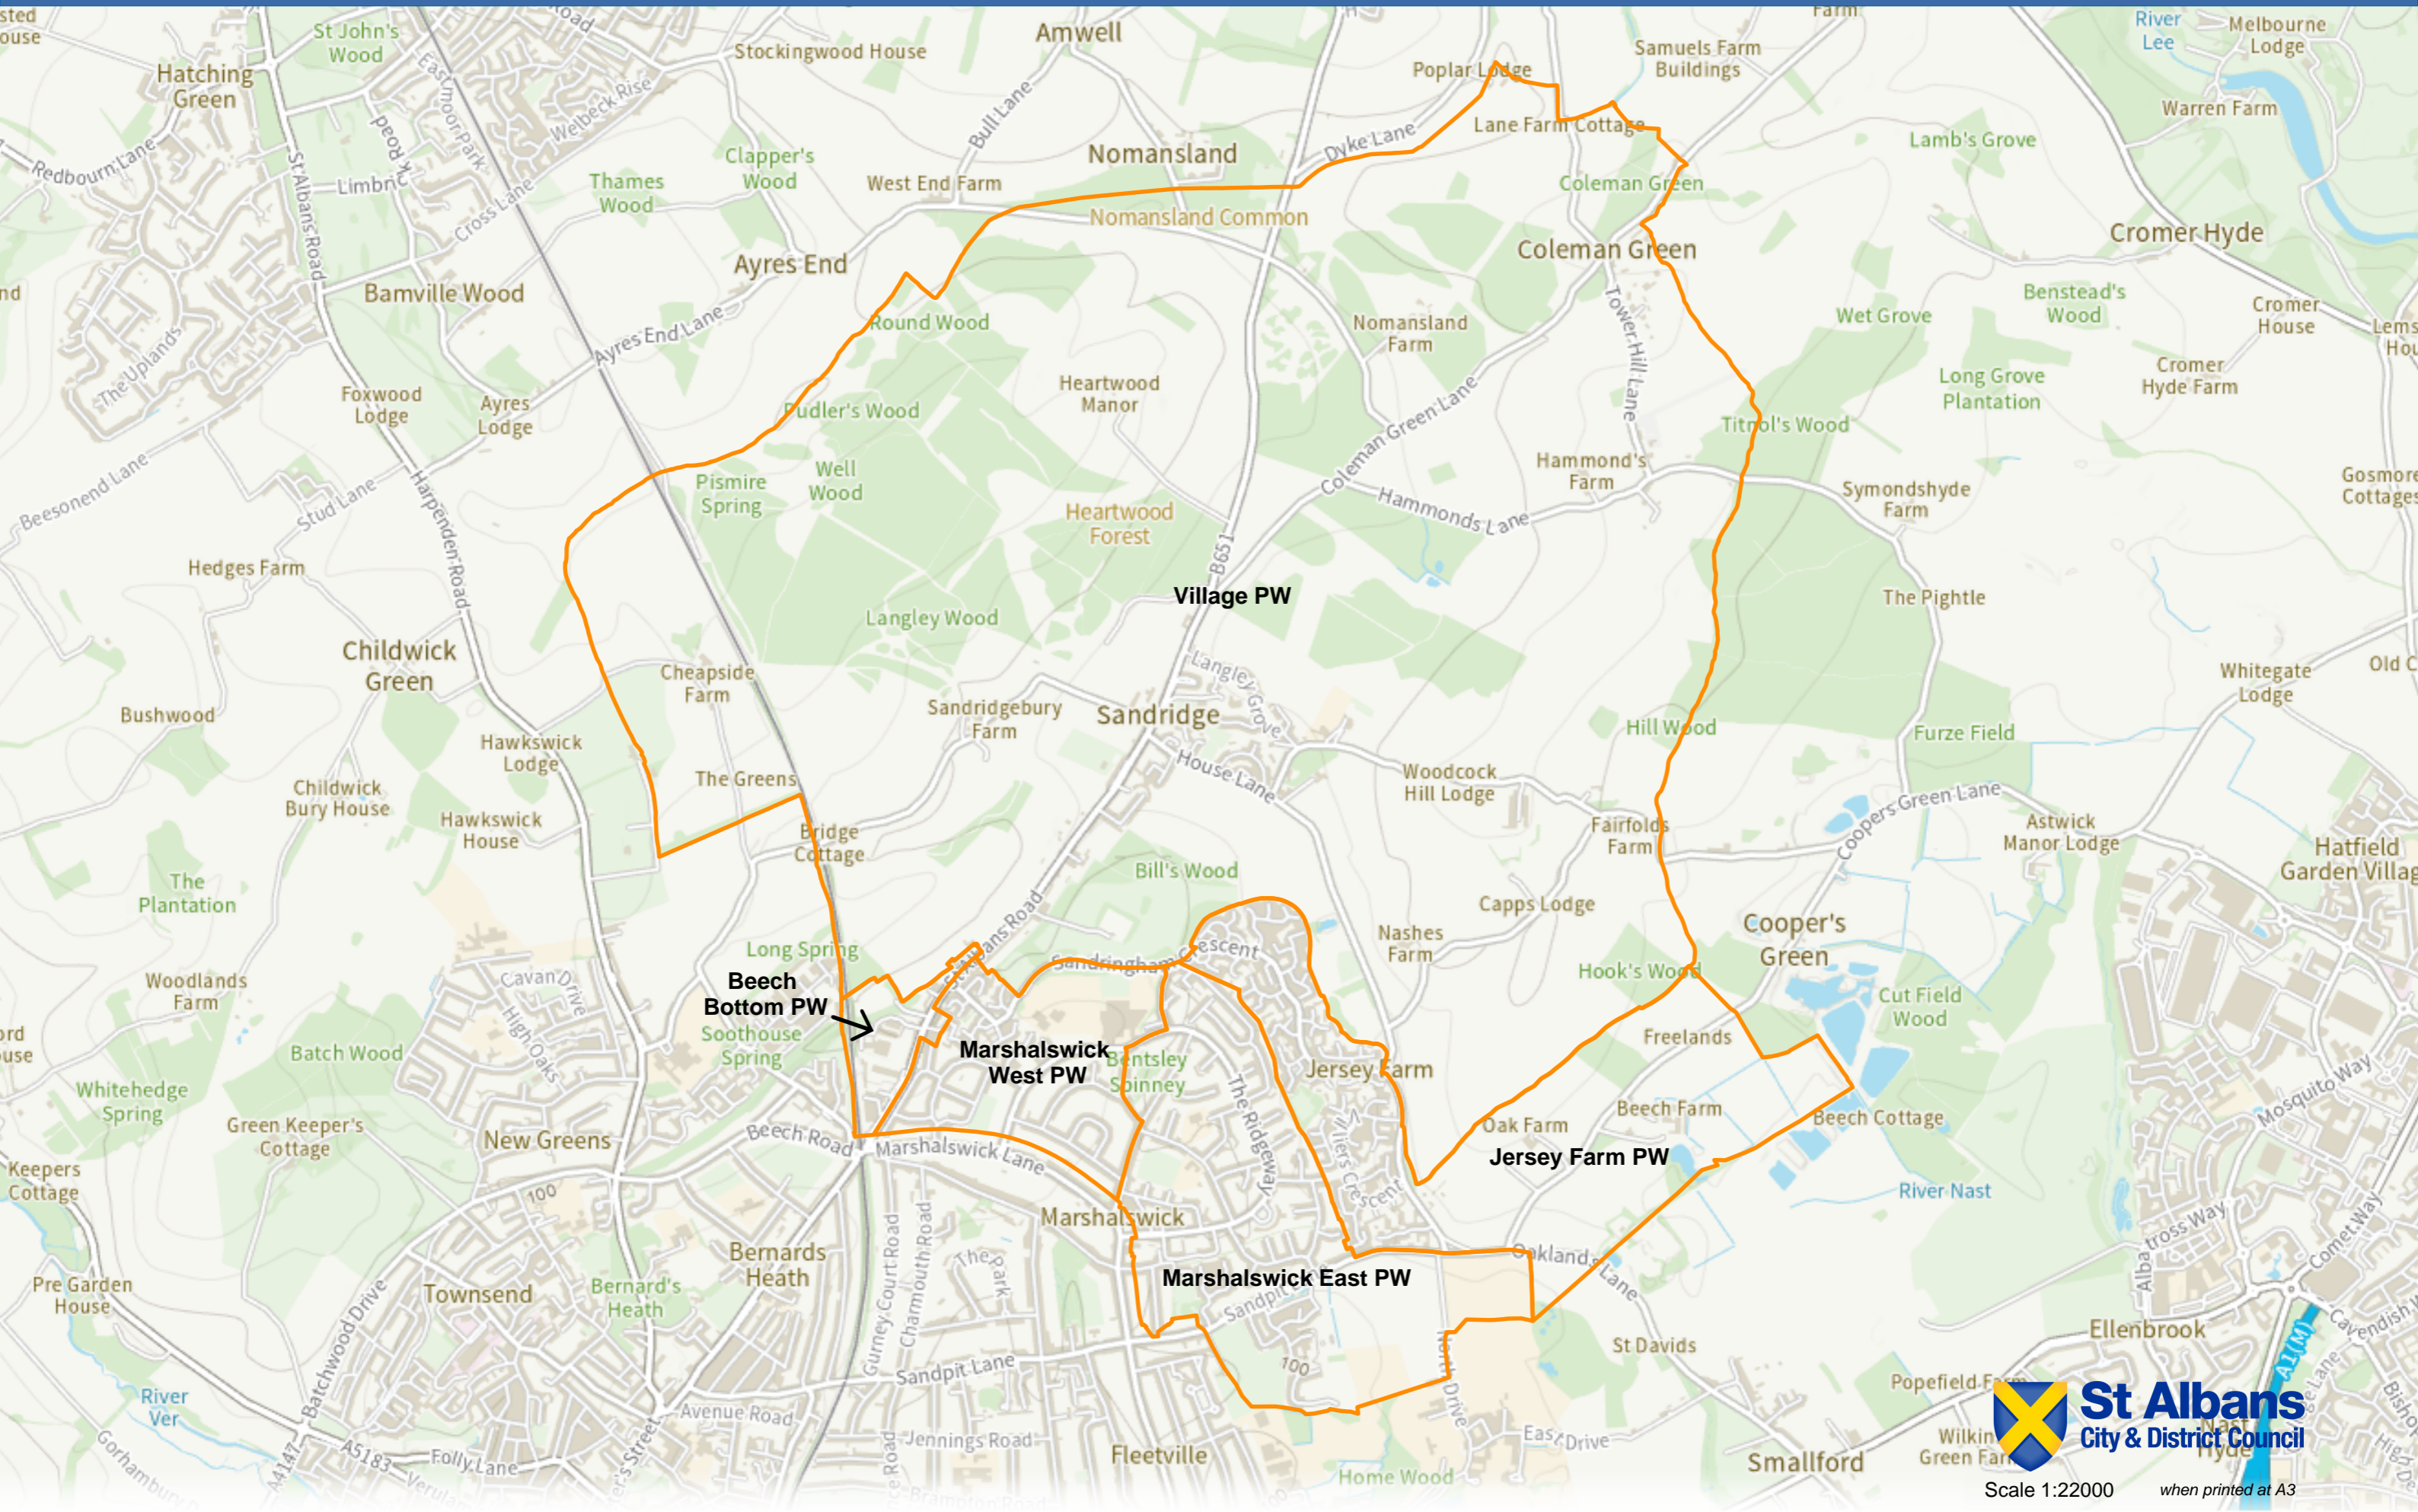

Appendix 4: Proposed Parish Wards for Sandridge Parish

Scale 1:22000 when printed at A3

Proposed Parish Ward Boundaries