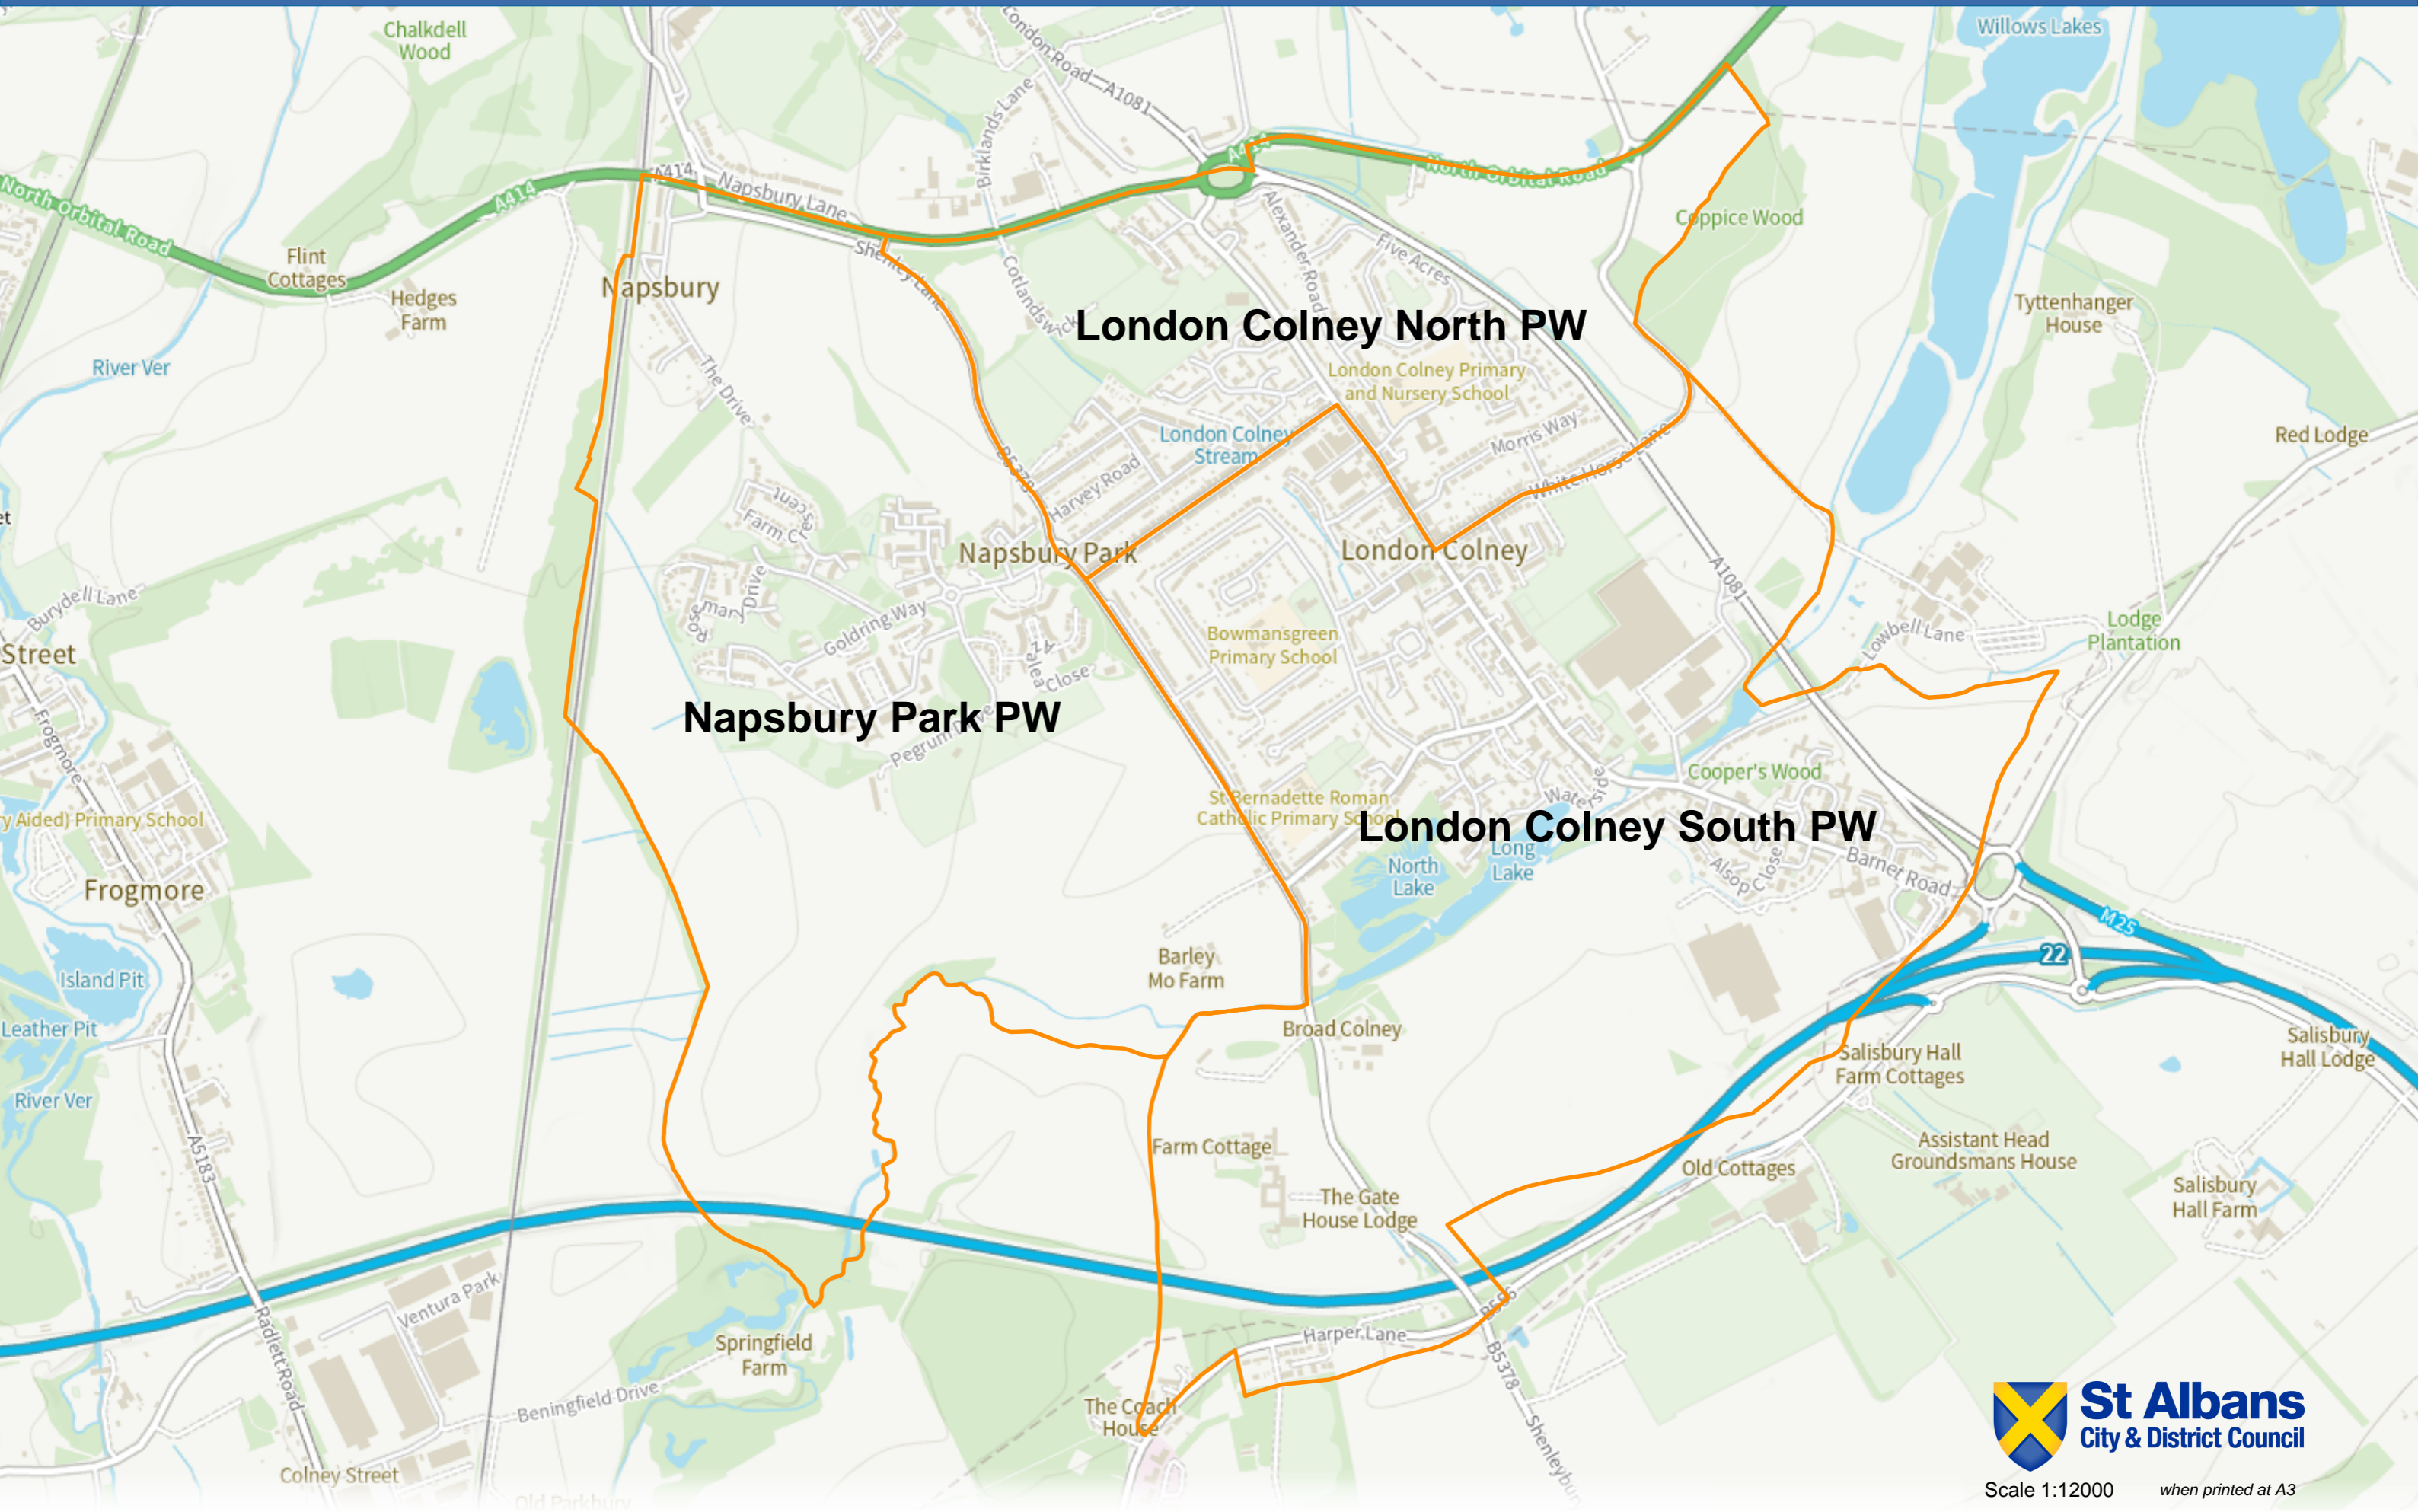

# Appendix 6: Proposed Parish Wards for London Colney Parish

Scale 1:12000 when printed at A3

Proposed Parish Ward Boundaries