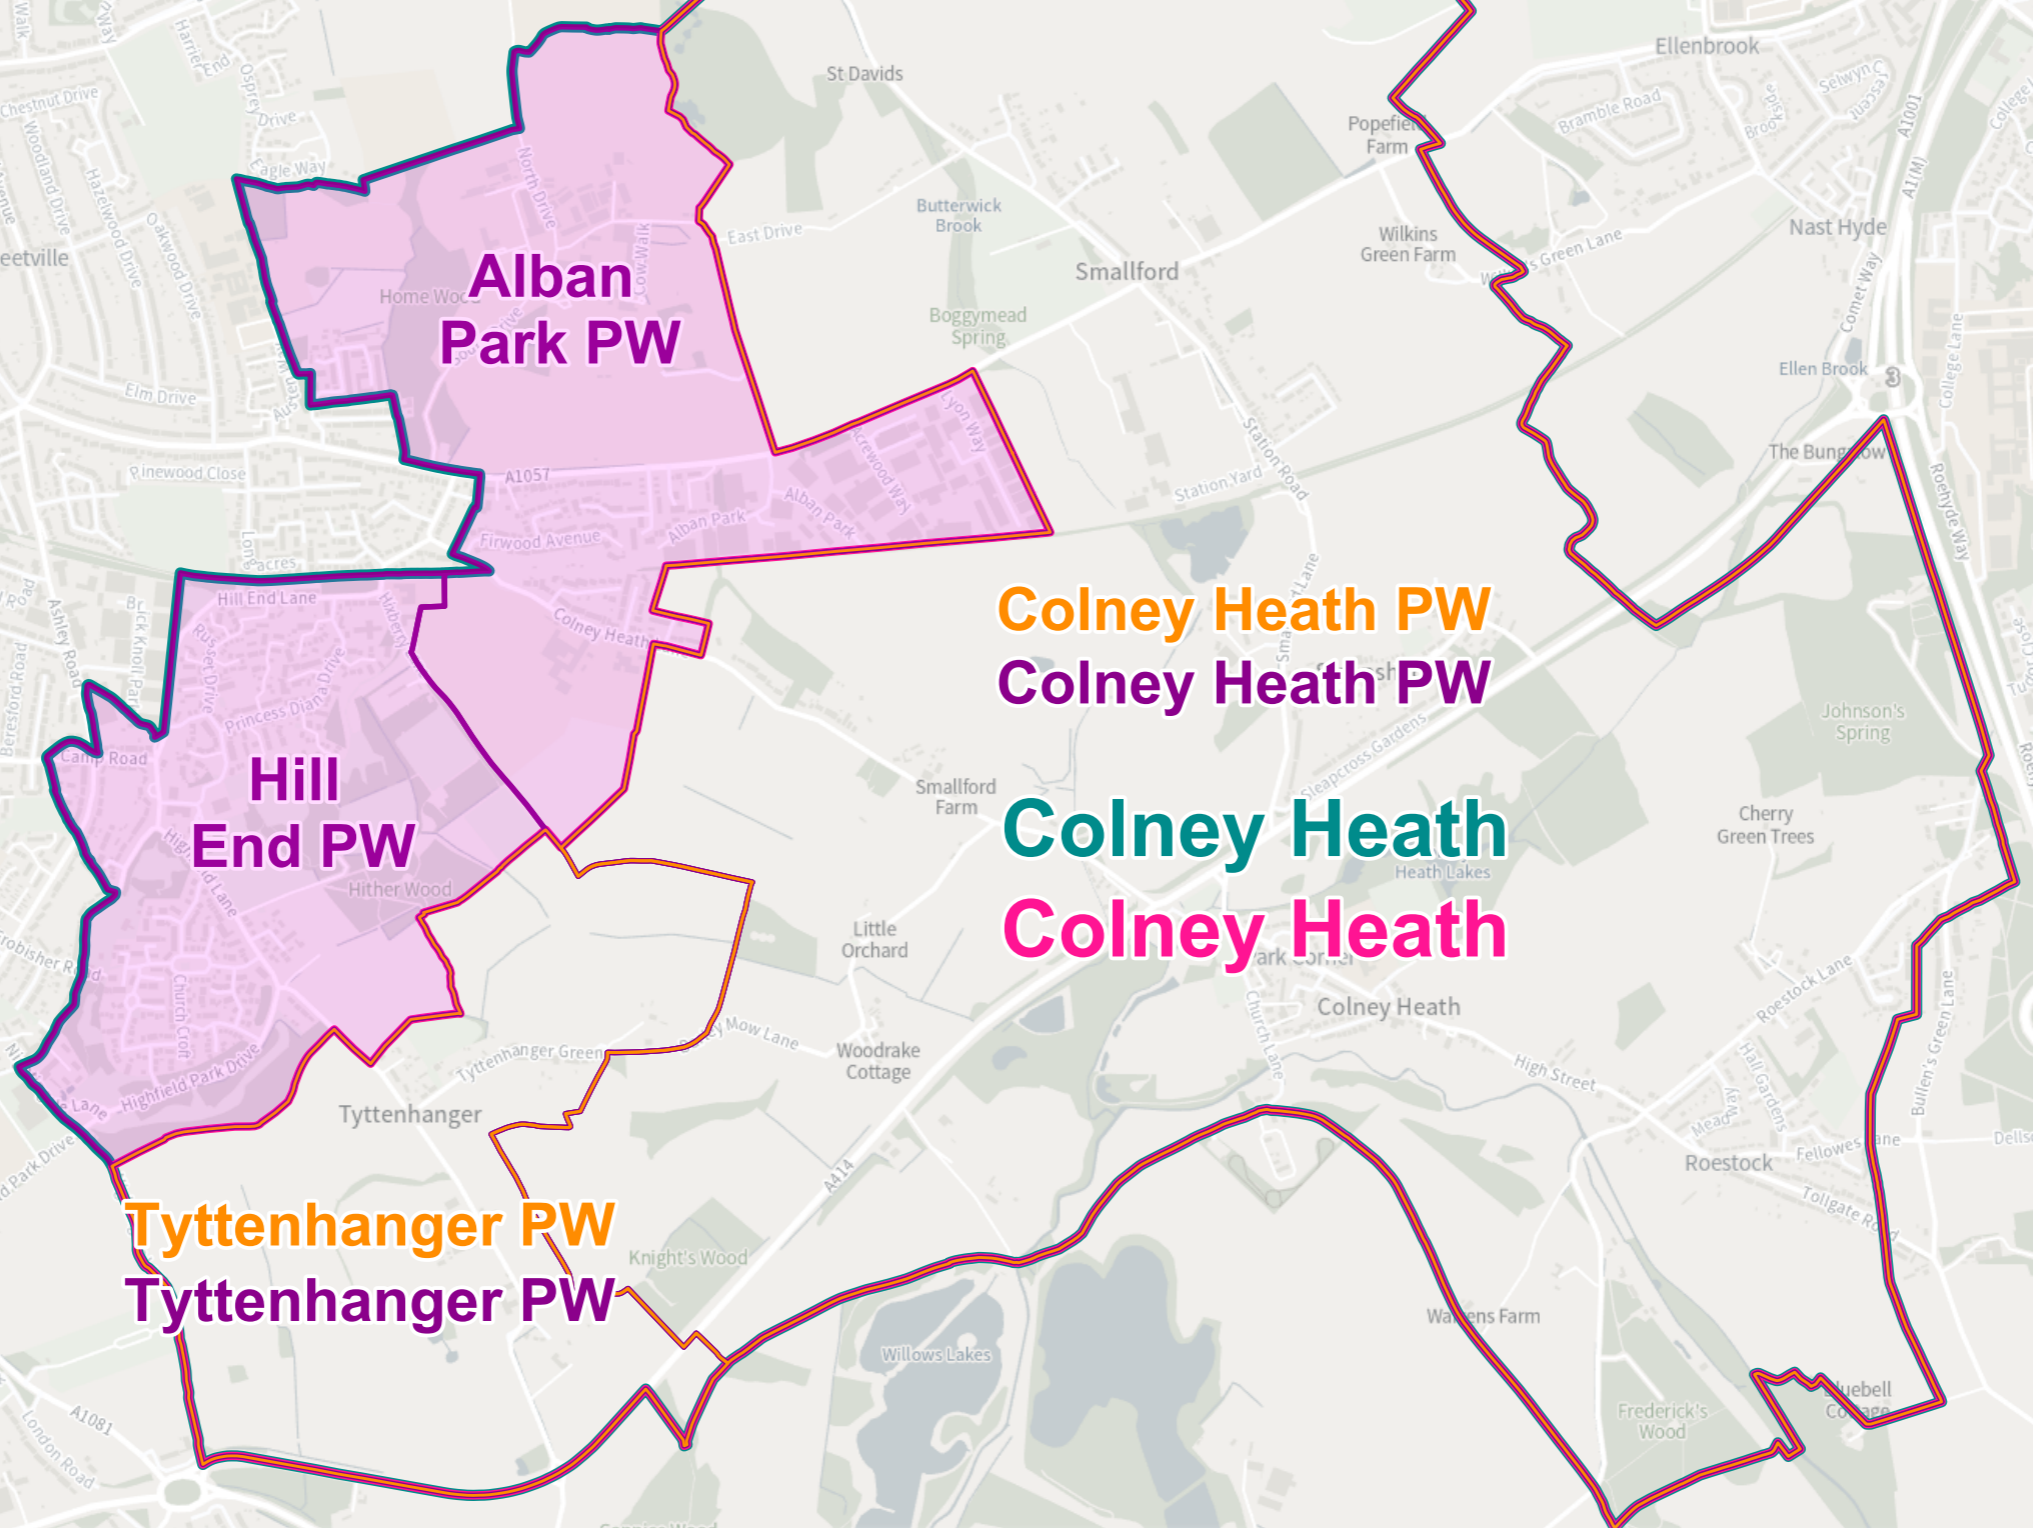

# Colney Heath Parish

-  Current Parish Boundaries
-  Proposed Parish Boundaries
-  Current Parish Ward Boundaries
-  Proposed Parish Ward Boundaries
-  Area to be Transferred from Colney Heath Parish to the Unparished Area

Scale 1:17000 when printed at A3