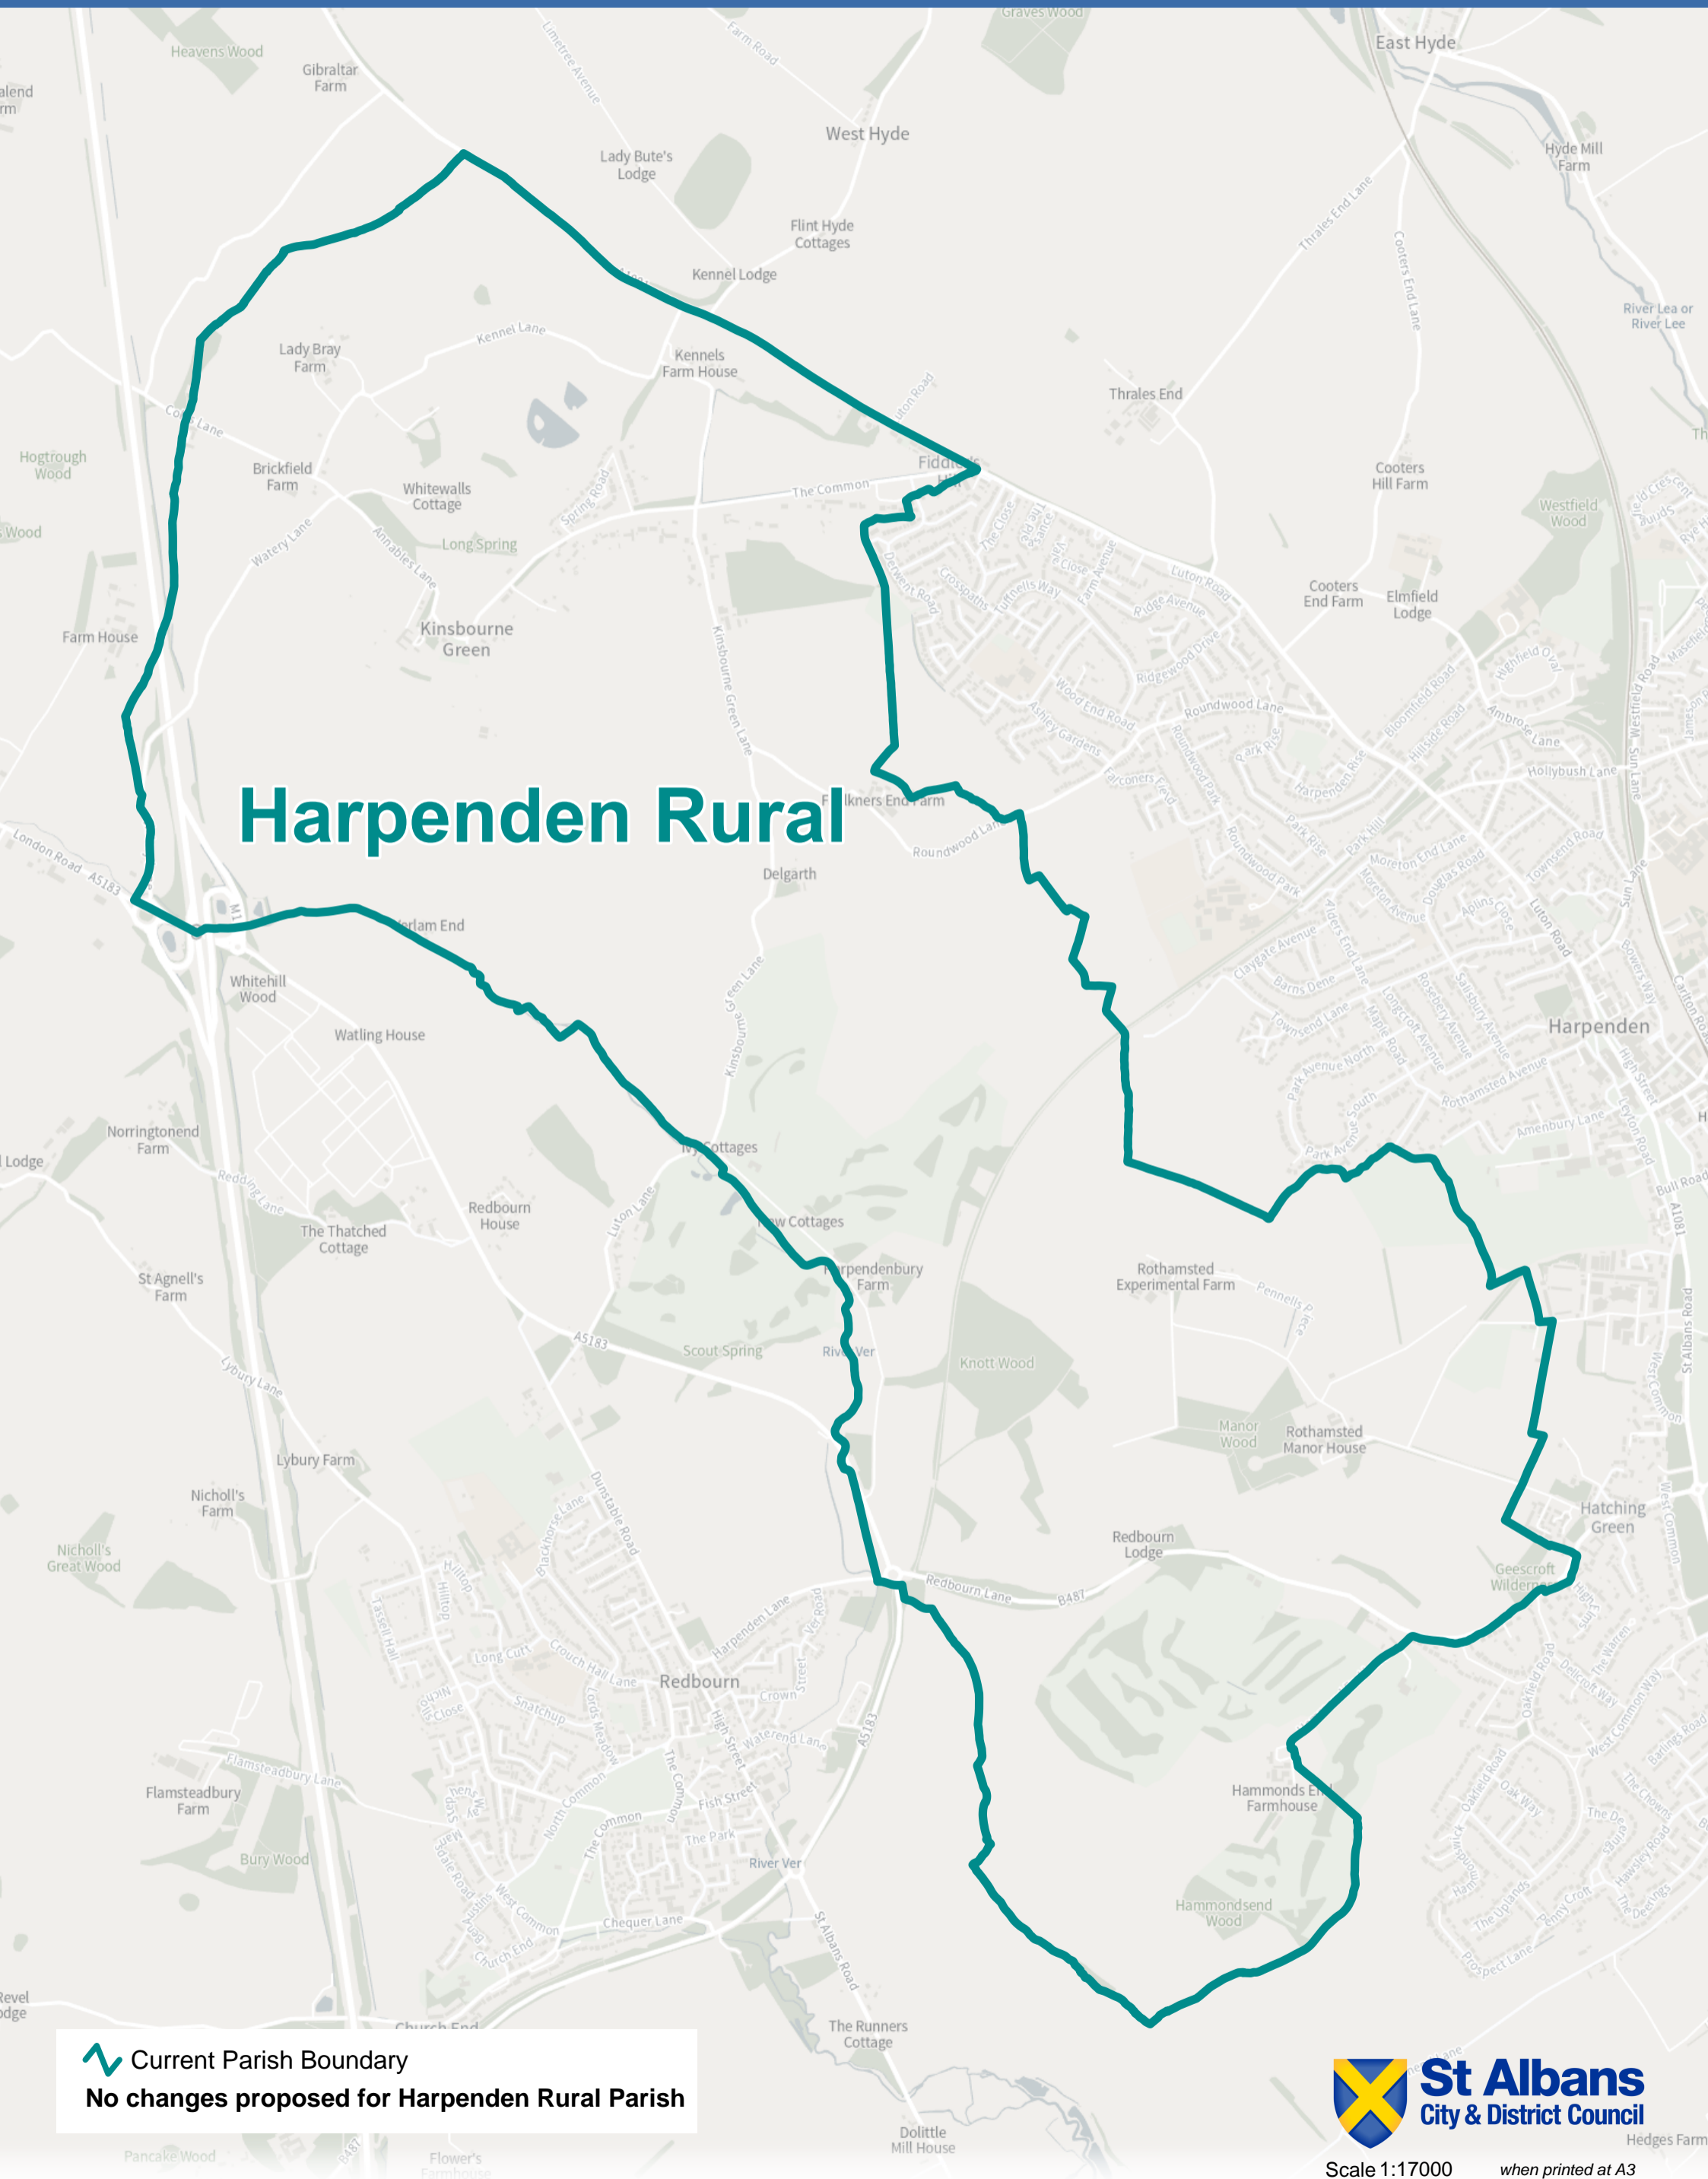

# Harpenden Rural Parish

## Harpenden Rural

 Current Parish Boundary  
**No changes proposed for Harpenden Rural Parish**

Scale 1:17000 when printed at A3