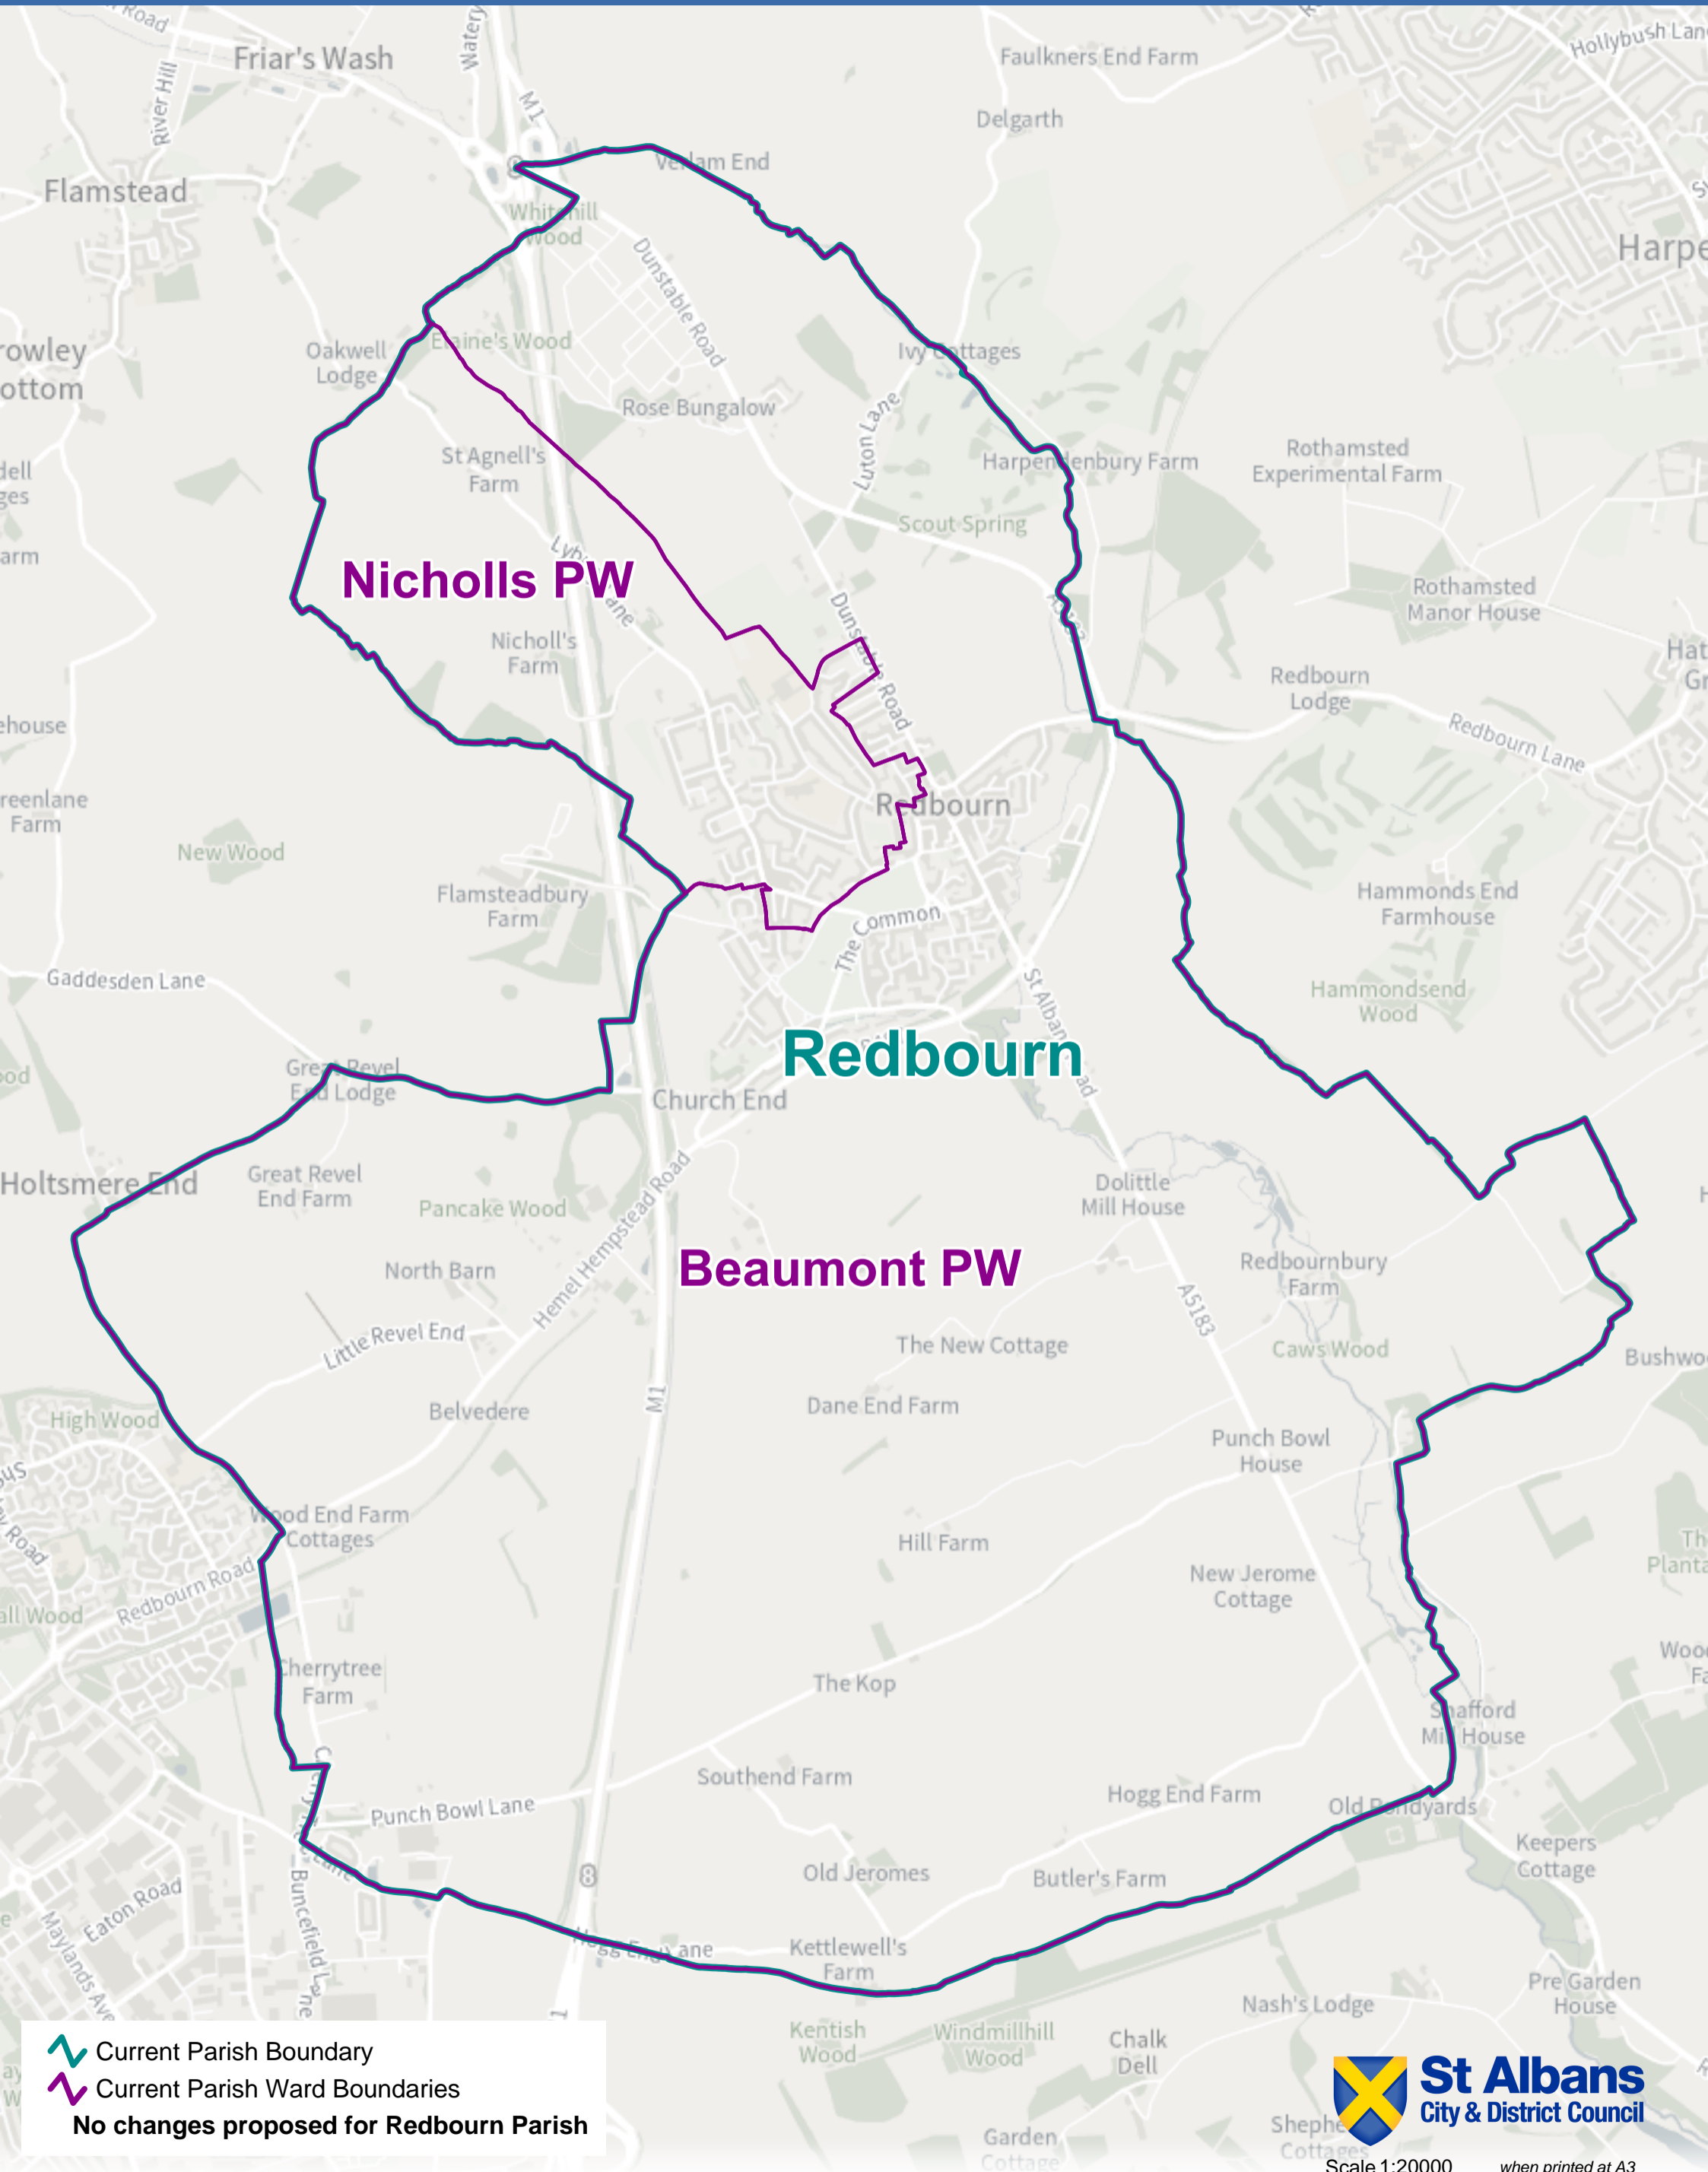

# Redbourn Parish

**Nicholls PW**

**Redbourn**

**Beaumont PW**

 Current Parish Boundary  
 Current Parish Ward Boundaries  
**No changes proposed for Redbourn Parish**

Scale 1:20000 when printed at A3