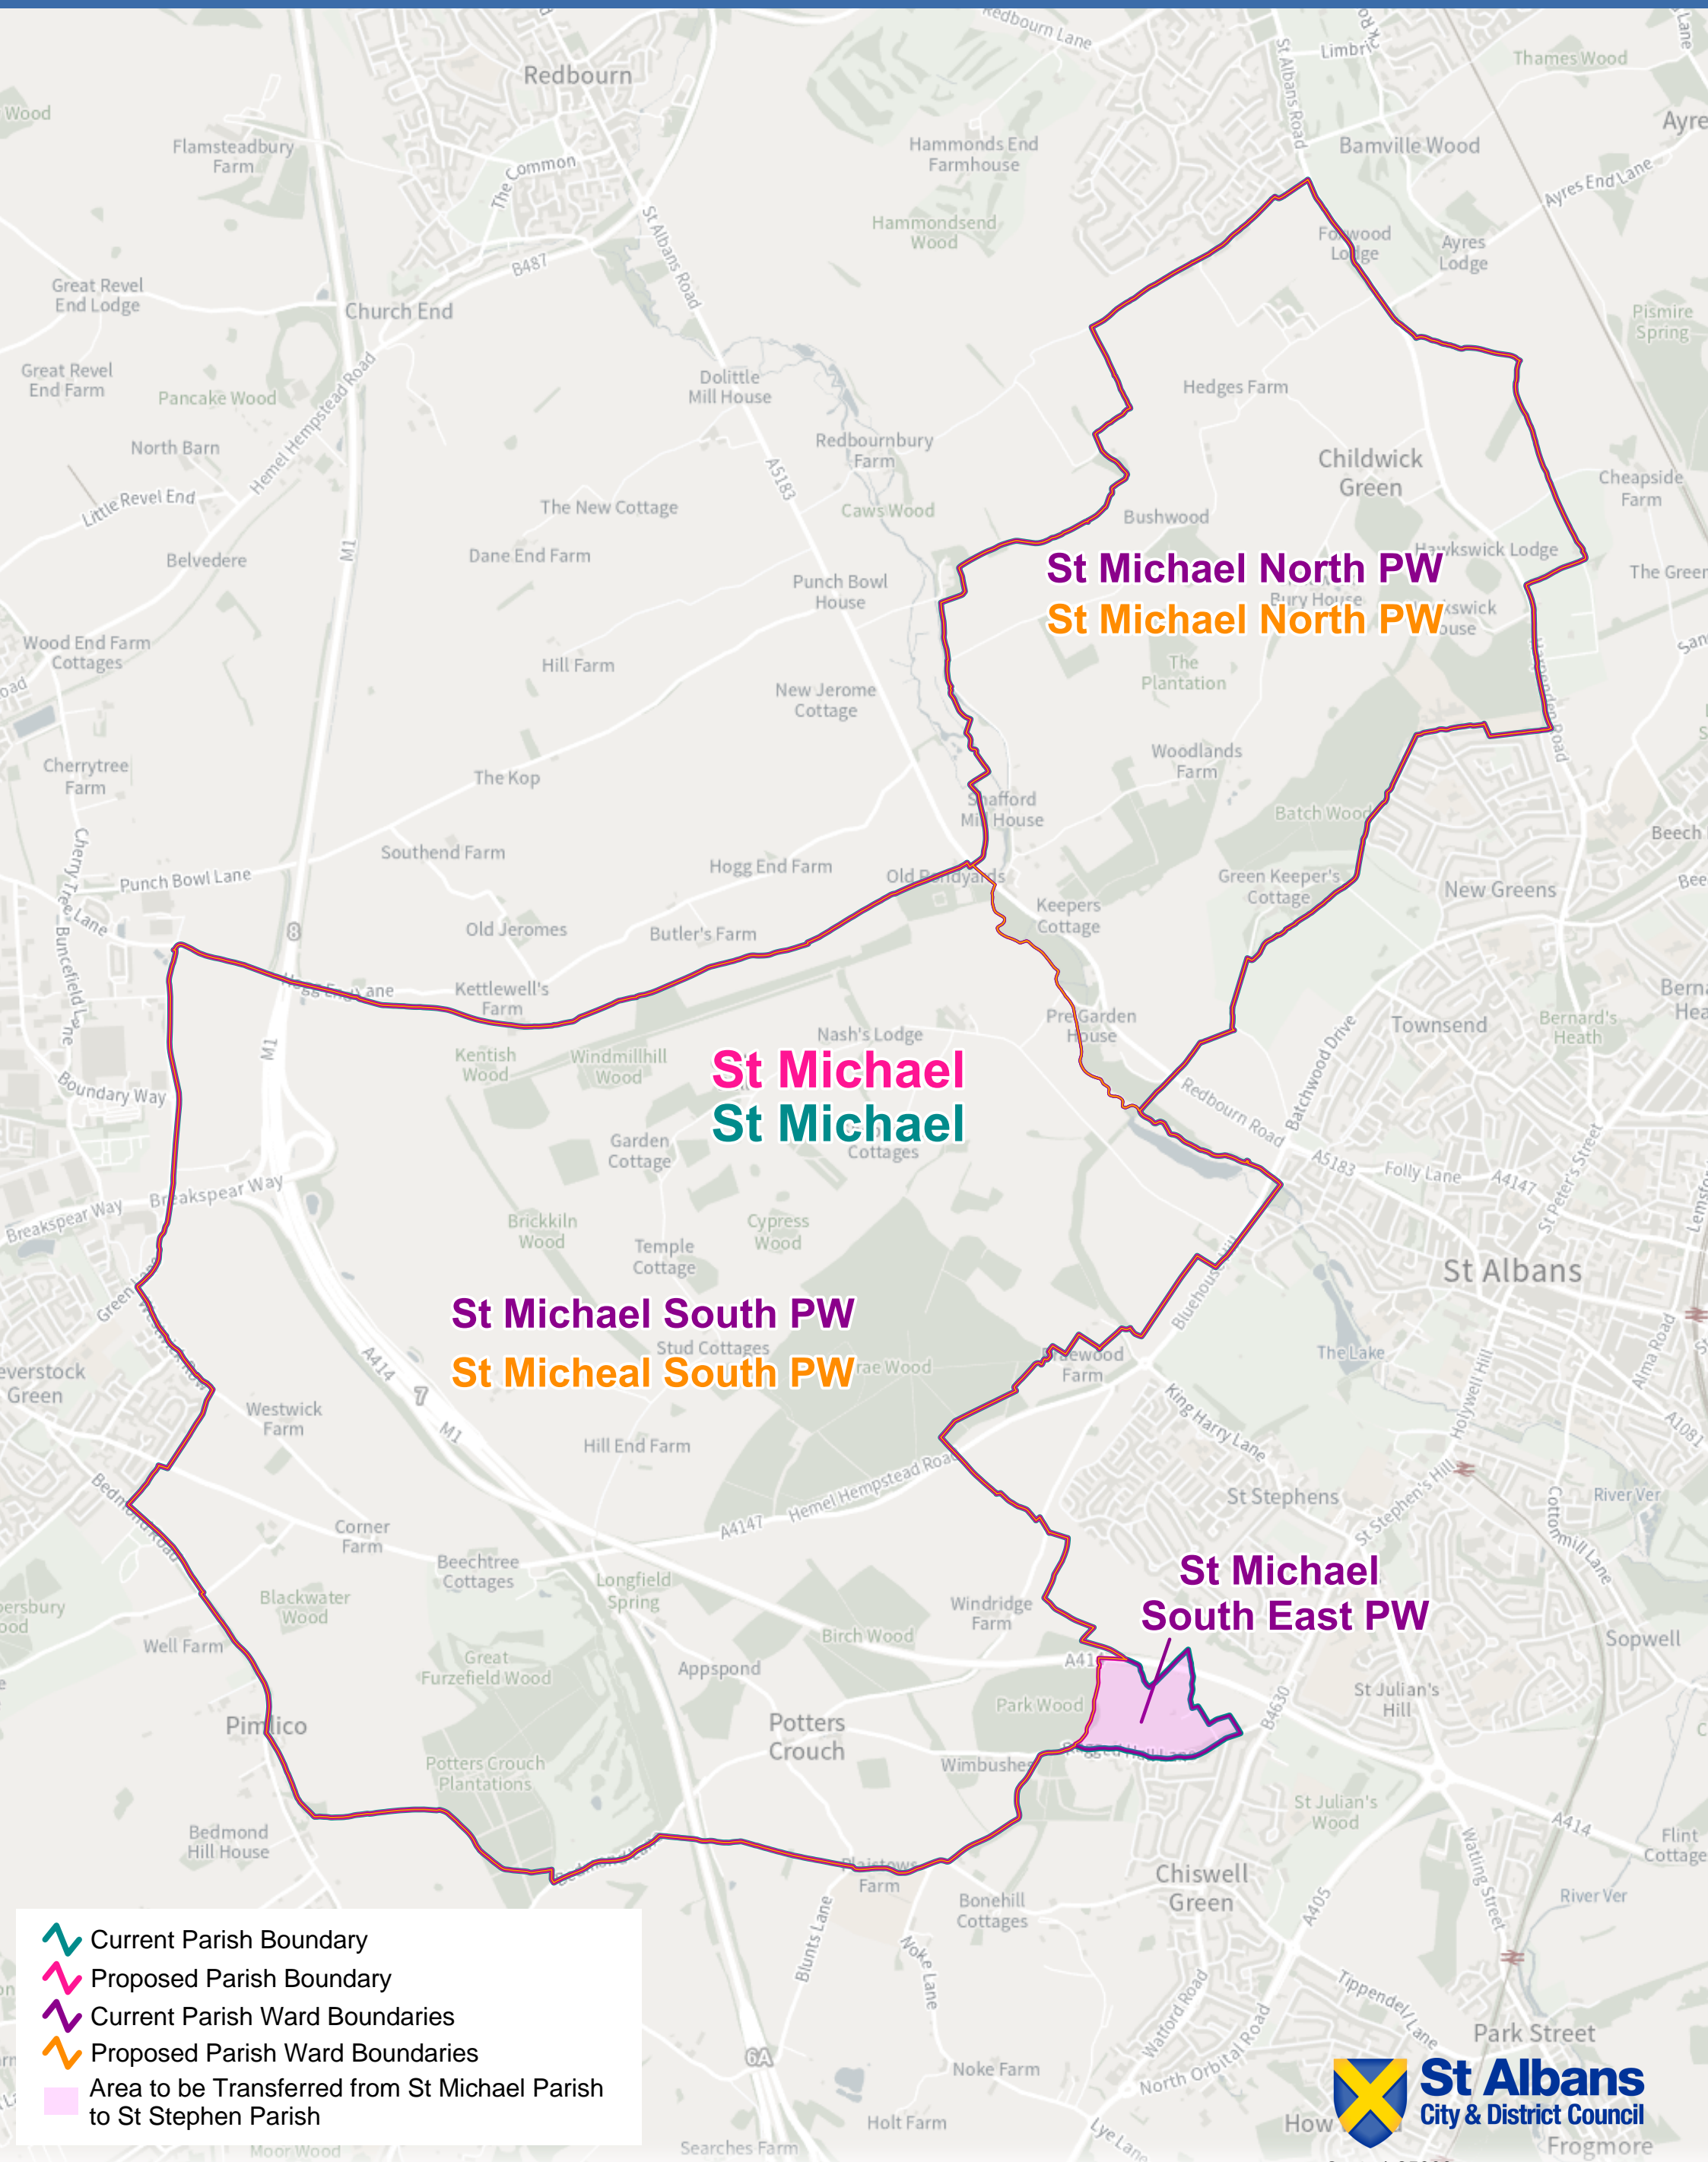

# St Michael Parish

**St Michael North PW**  
**St Michael North PW**

**St Michael**  
**St Michael**

**St Michael South PW**  
**St Micheal South PW**

**St Michael**  
**South East PW**

-  Current Parish Boundary
-  Proposed Parish Boundary
-  Current Parish Ward Boundaries
-  Proposed Parish Ward Boundaries
-  Area to be Transferred from St Michael Parish to St Stephen Parish

Scale 1:25000 when printed at A3