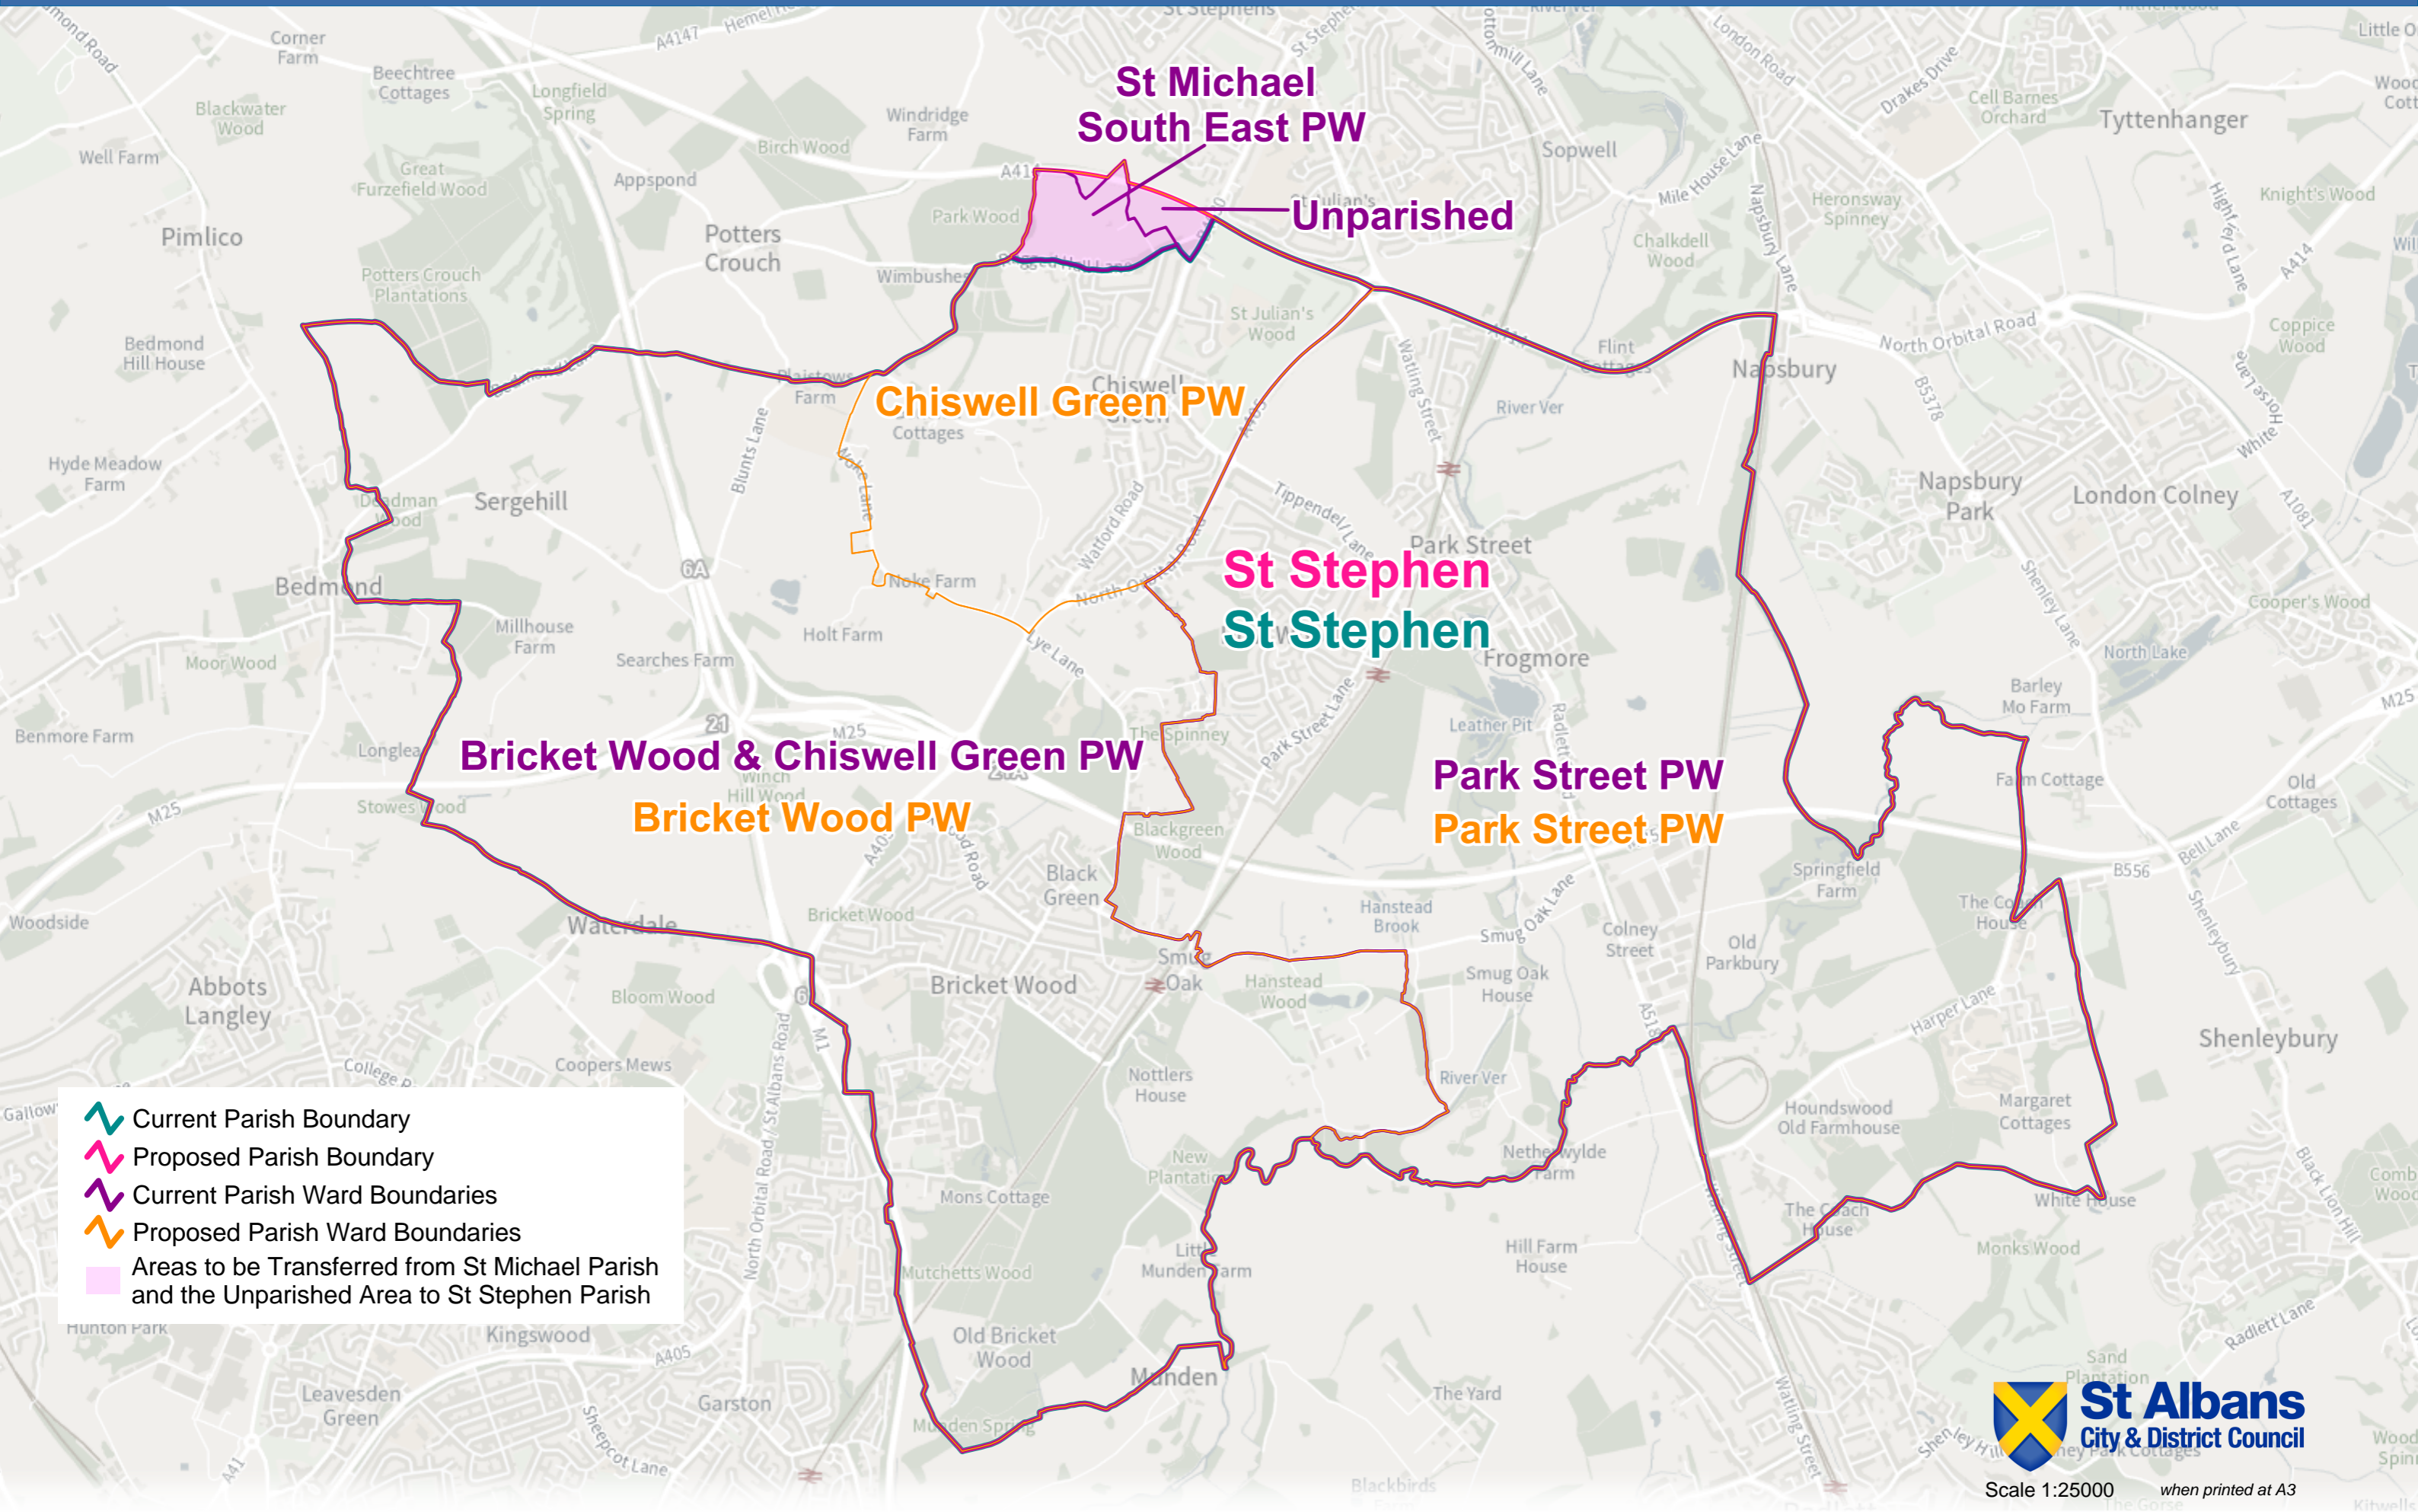

St Stephen Parish

- Current Parish Boundary
- Proposed Parish Boundary
- Current Parish Ward Boundaries
- Proposed Parish Ward Boundaries
- Areas to be Transferred from St Michael Parish and the Unparished Area to St Stephen Parish