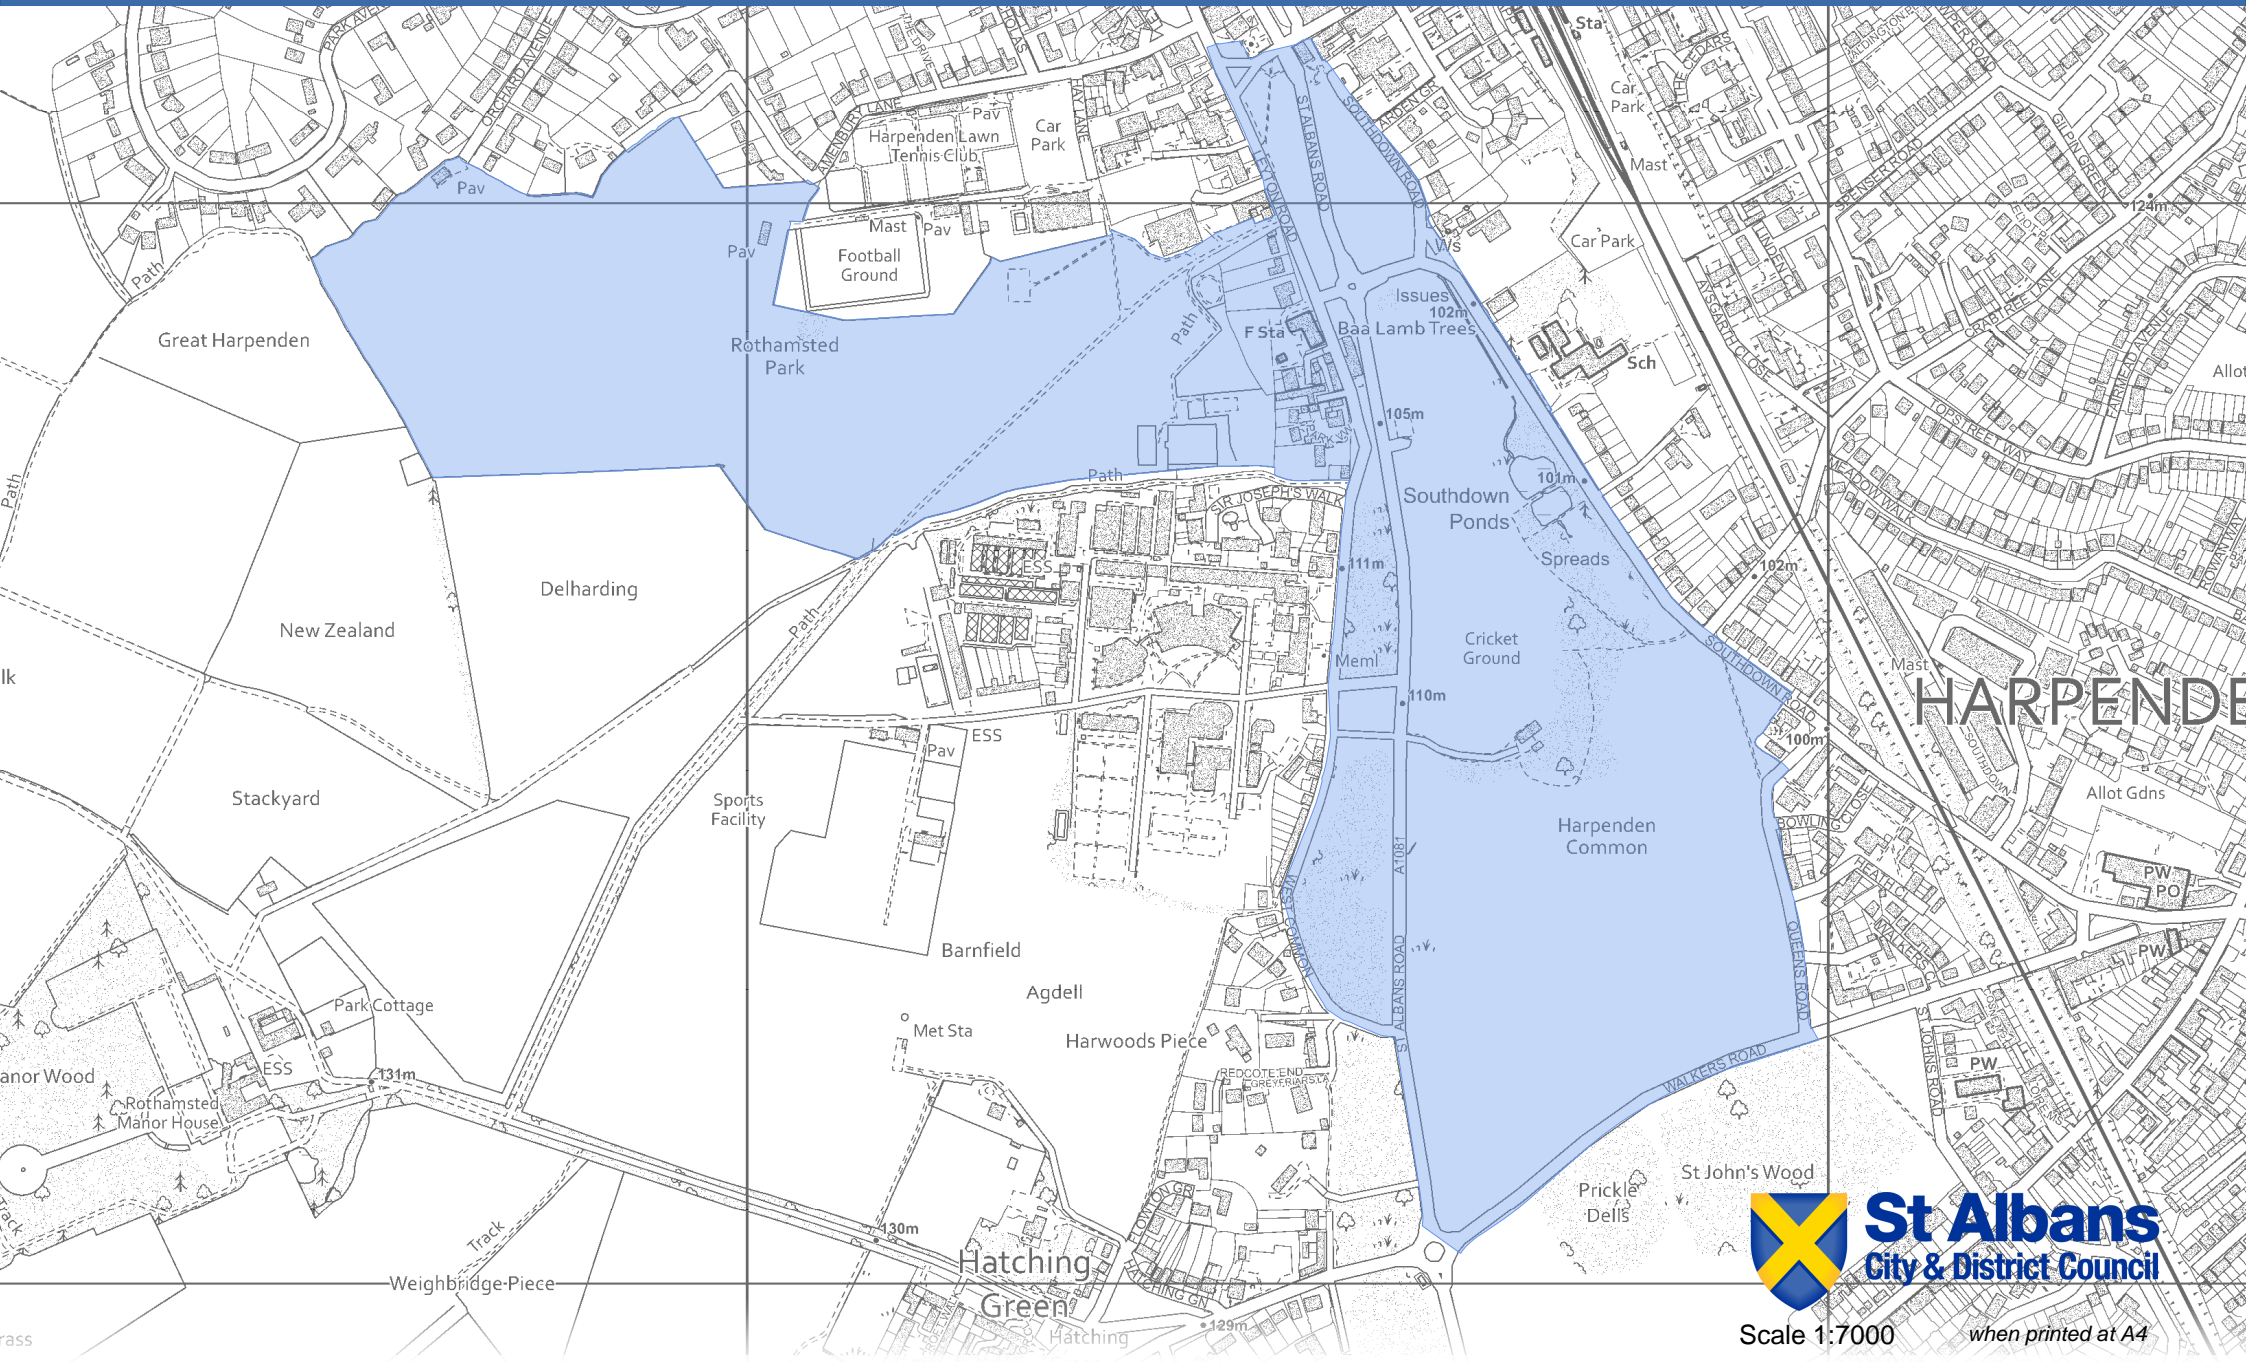

Harpenden Public Spaces Protection Order

HARPENDEN

Scale 1:7000 when printed at A4

 Alcohol Exclusion Zone