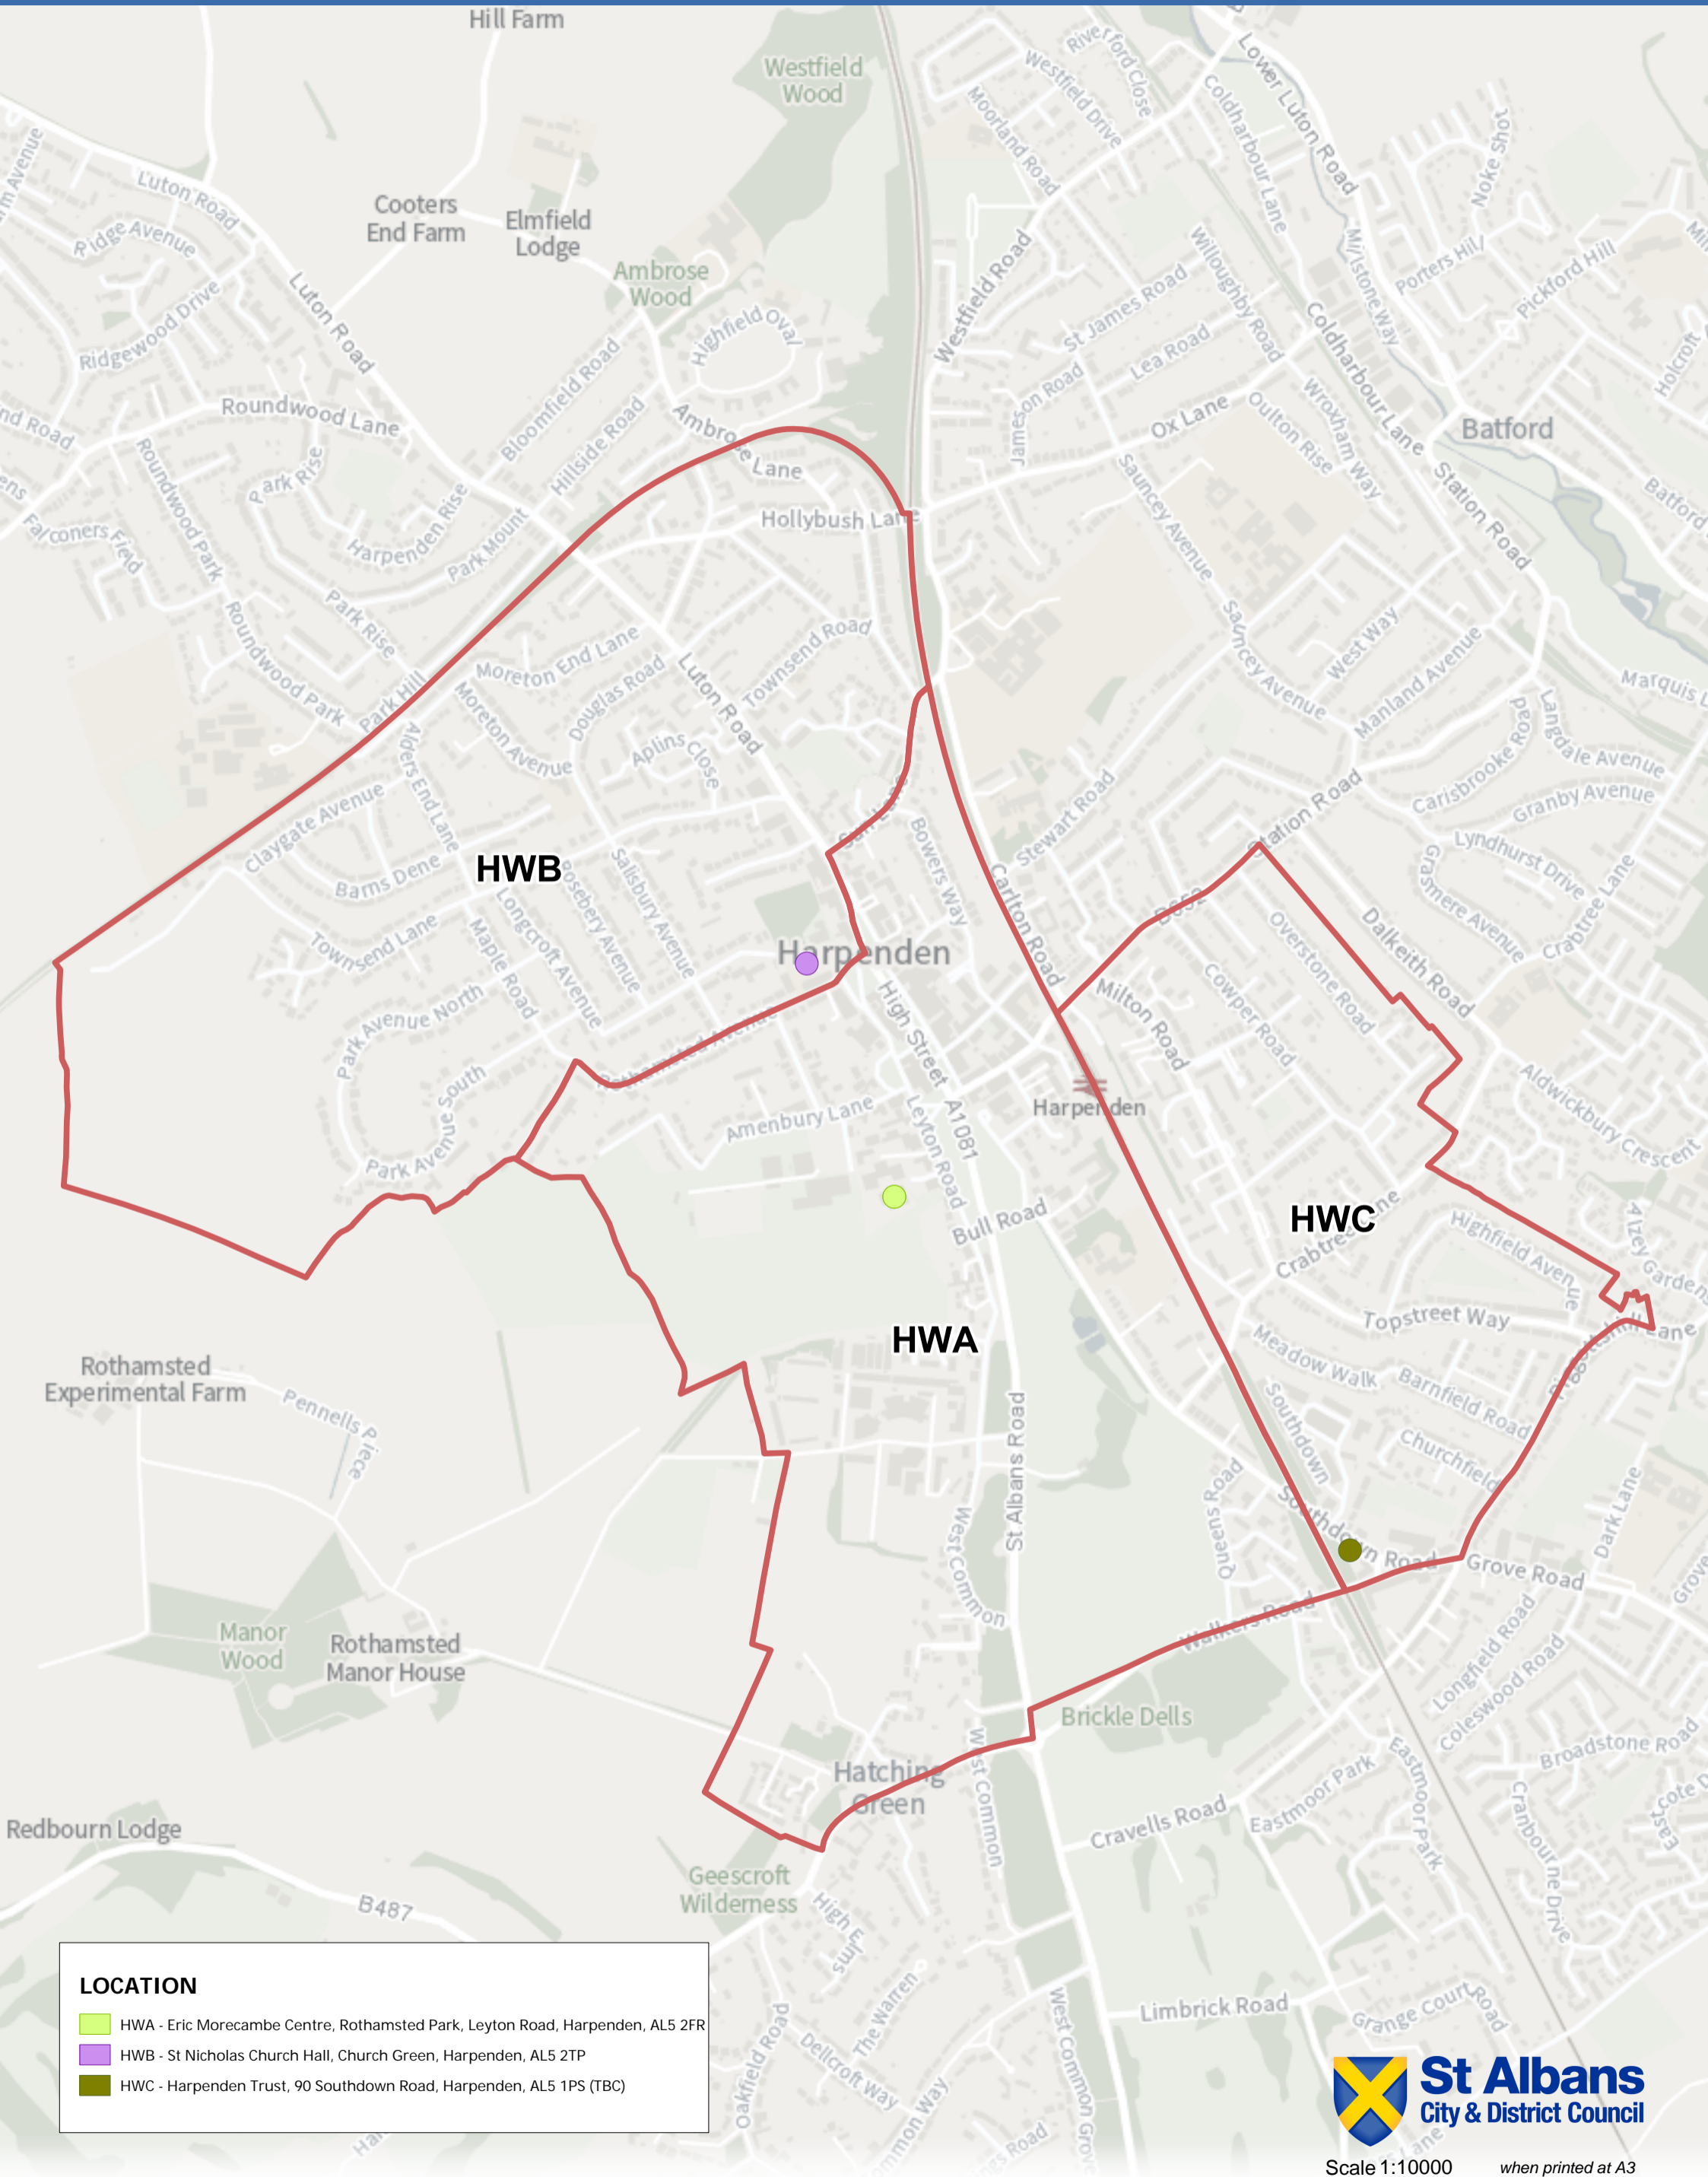

Provisional Polling Districts and Stations for Harpenden West Ward

LOCATION	
●	HWA - Eric Morecambe Centre, Rothamsted Park, Leyton Road, Harpenden, AL5 2FR
●	HWB - St Nicholas Church Hall, Church Green, Harpenden, AL5 2TP
●	HWC - Harpenden Trust, 90 Southdown Road, Harpenden, AL5 1PS (TBC)

Scale 1:10000 when printed at A3