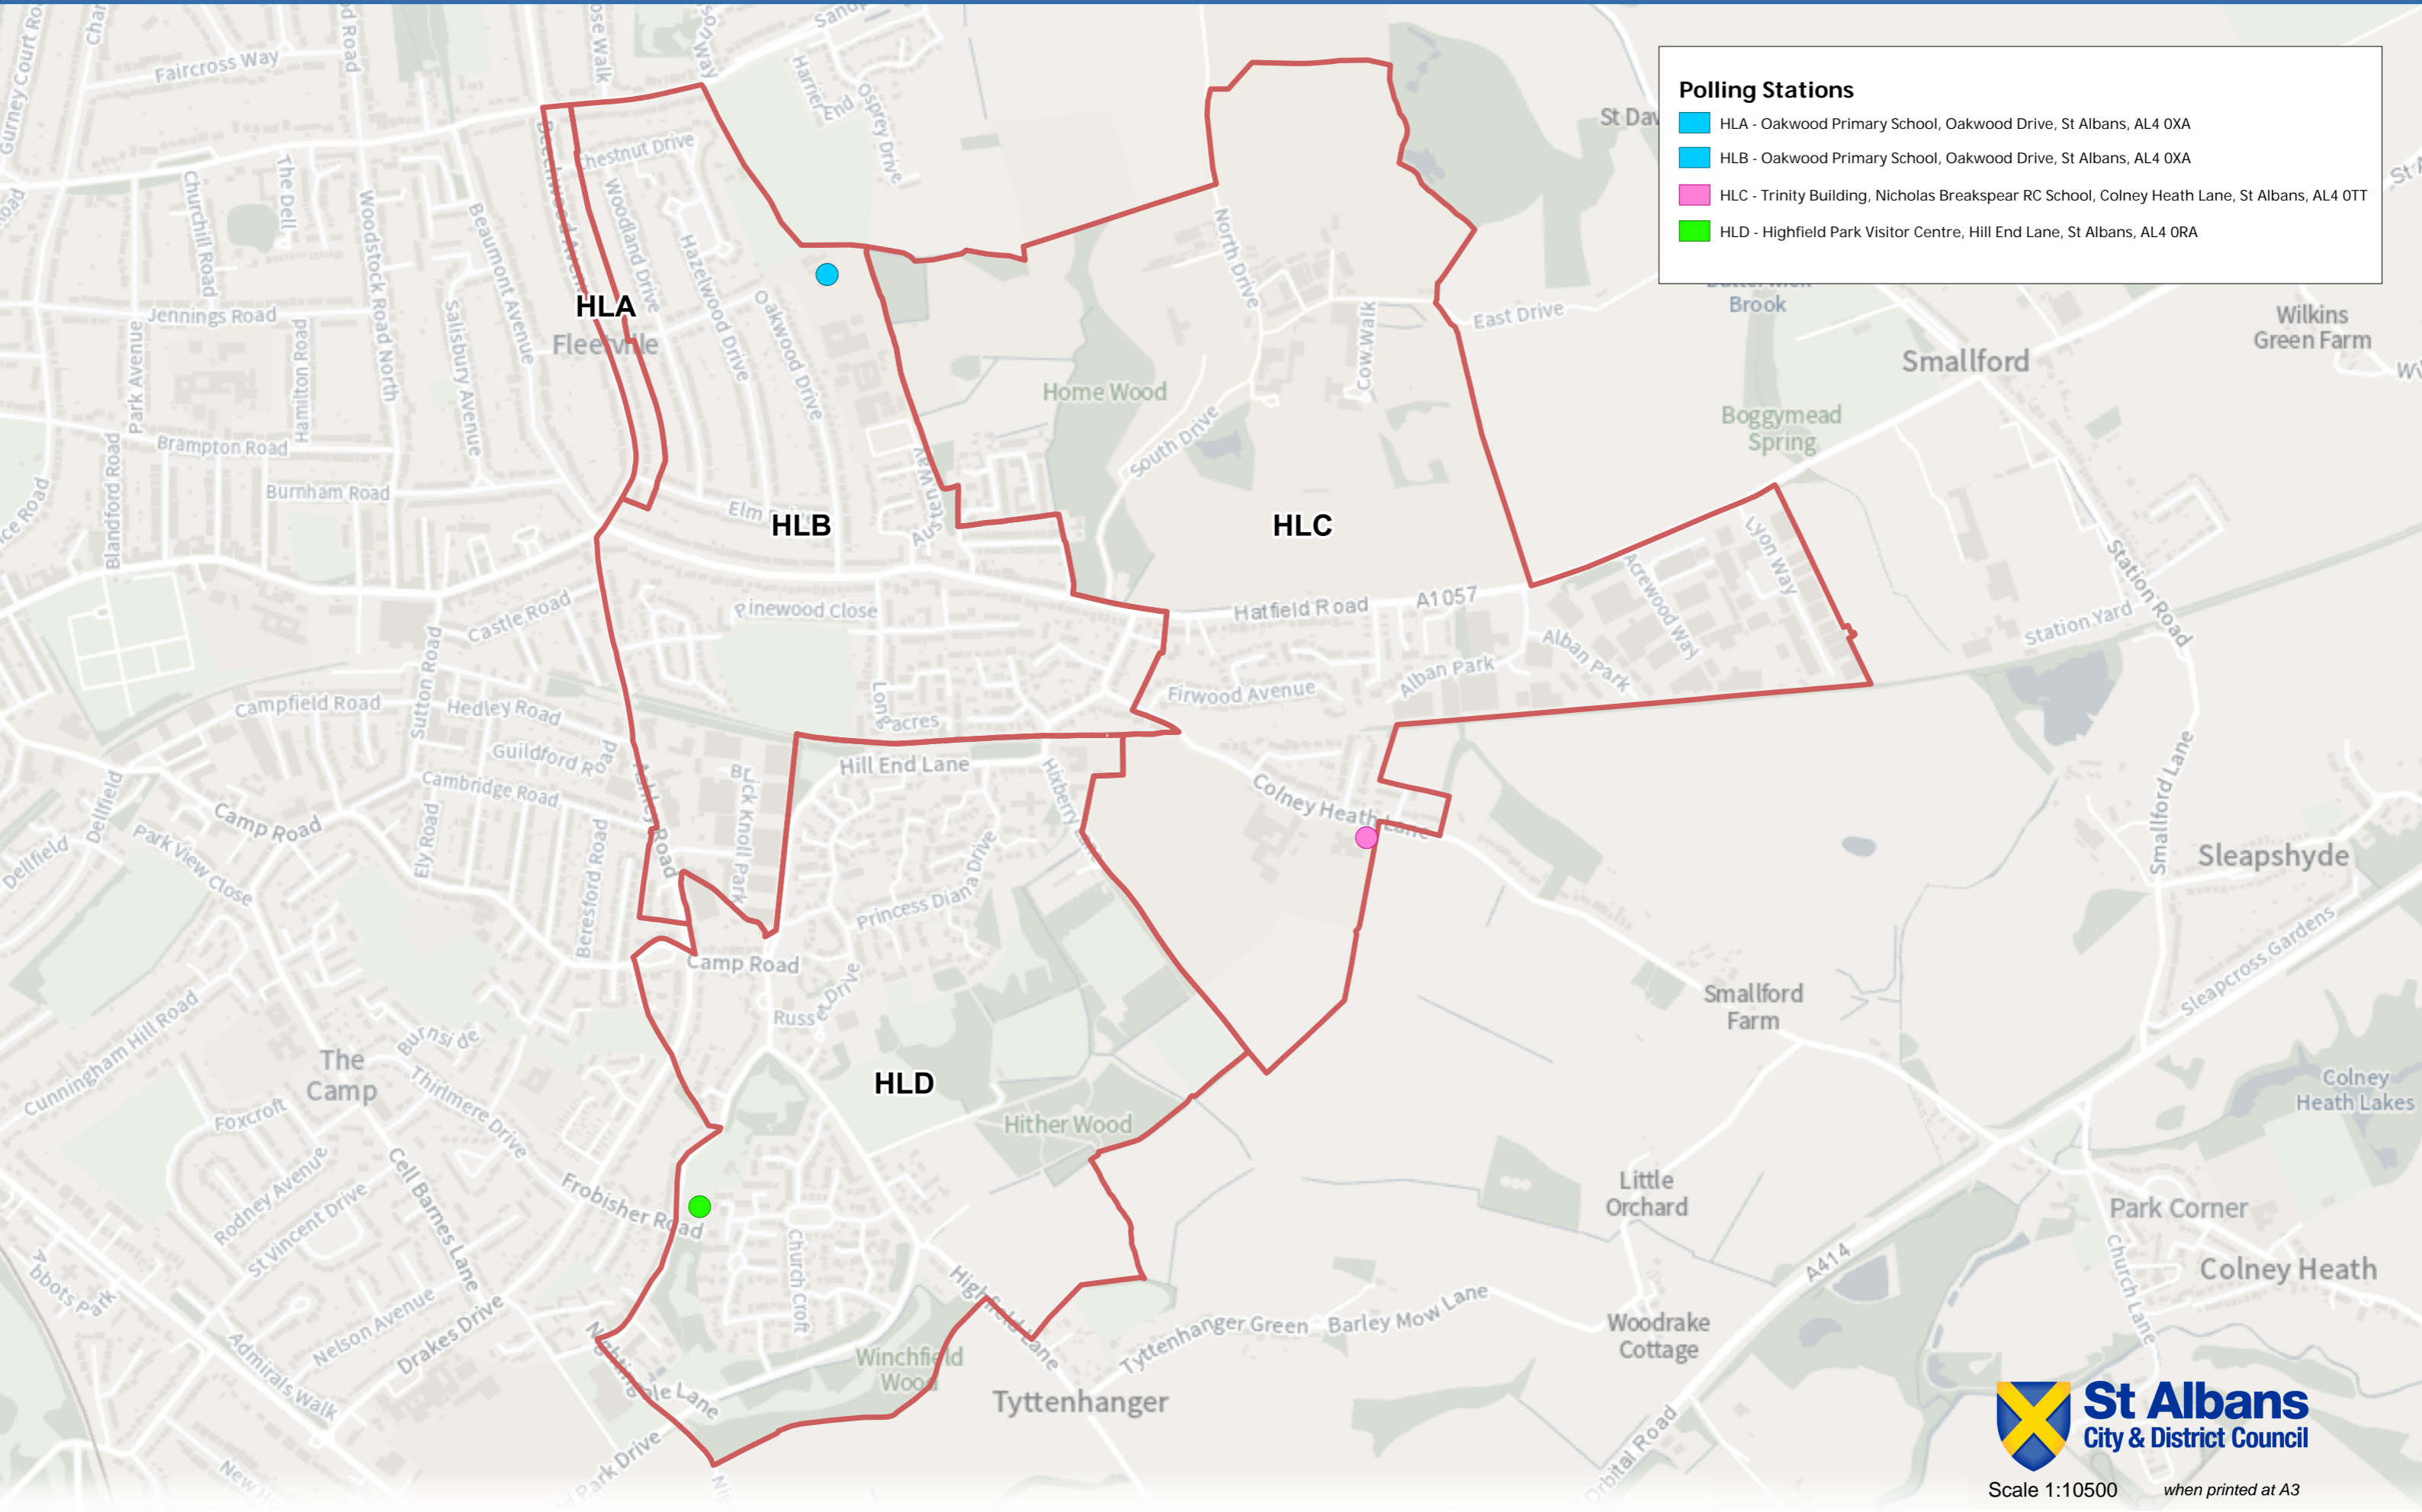

# Provisional Polling Districts and Stations for Hill End Ward

**Polling Stations**

- HLA - Oakwood Primary School, Oakwood Drive, St Albans, AL4 0XA
- HLB - Oakwood Primary School, Oakwood Drive, St Albans, AL4 0XA
- HLC - Trinity Building, Nicholas Breakspear RC School, Colney Heath Lane, St Albans, AL4 0TT
- HLD - Highfield Park Visitor Centre, Hill End Lane, St Albans, AL4 0RA

Scale 1:10500 when printed at A3