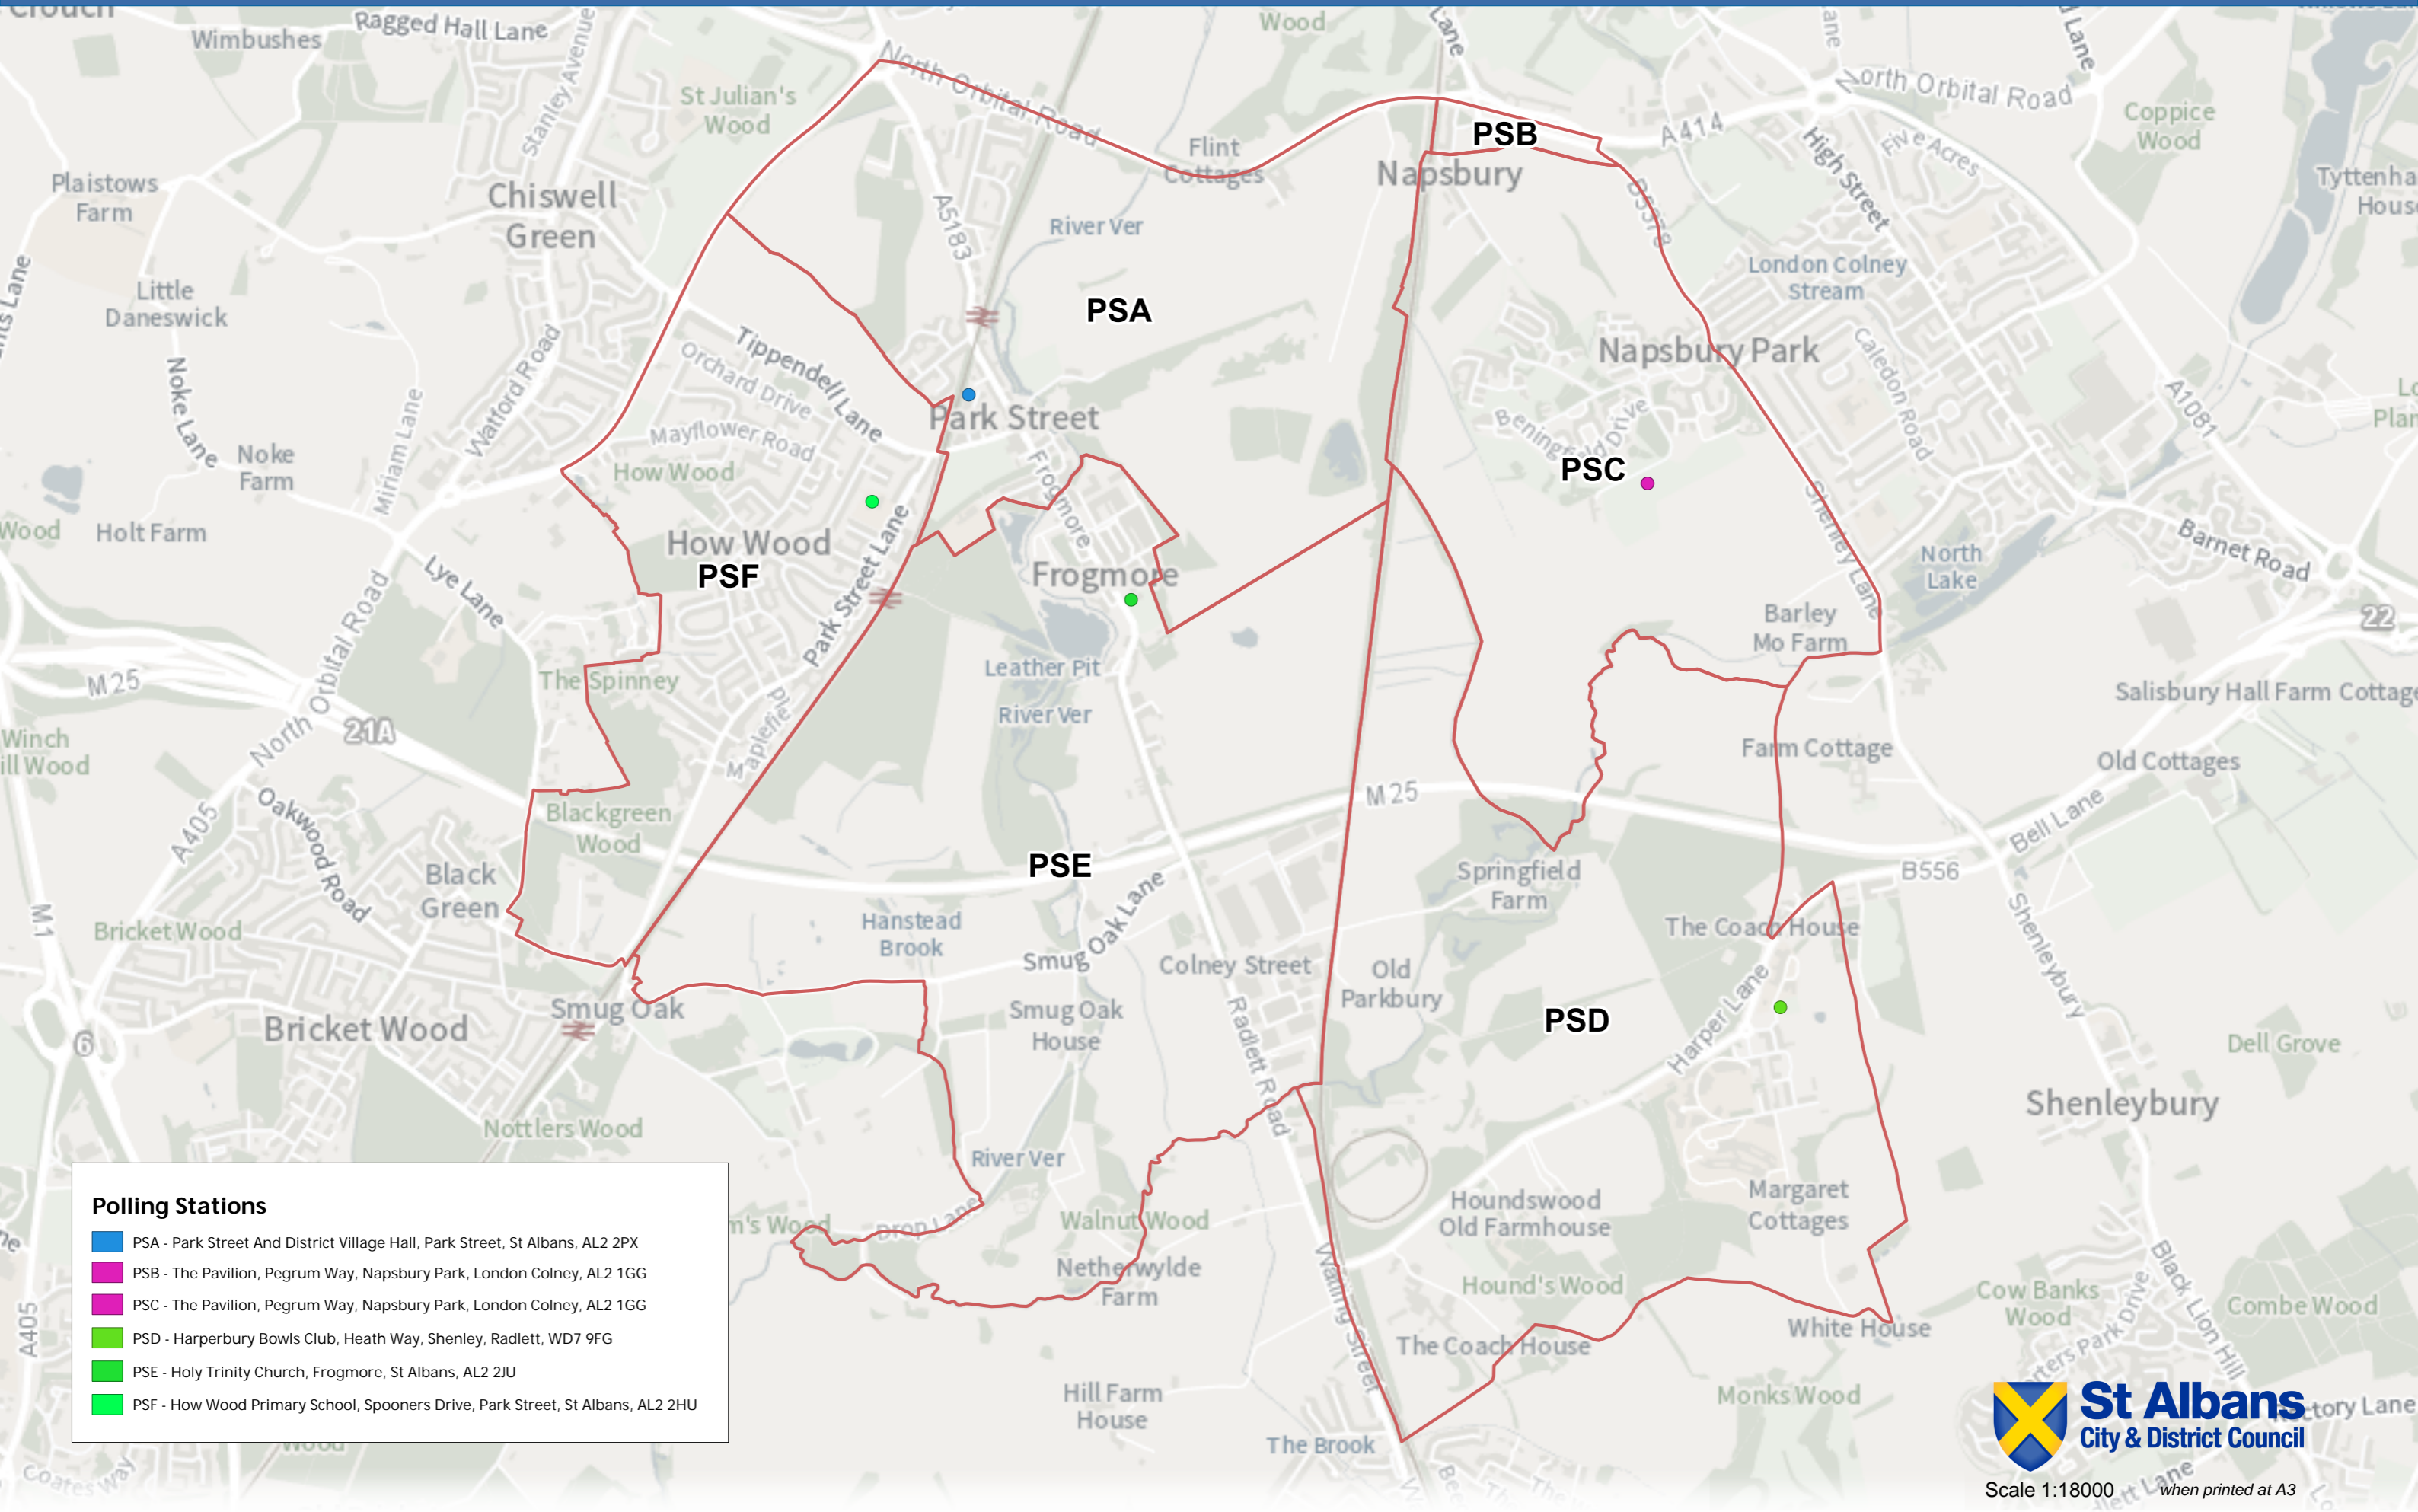

Provisional Polling Districts and Stations for Park Street Ward

Polling Stations	
■	PSA - Park Street And District Village Hall, Park Street, St Albans, AL2 2PX
■	PSB - The Pavilion, Pegrum Way, Napsbury Park, London Colney, AL2 1GG
■	PSC - The Pavilion, Pegrum Way, Napsbury Park, London Colney, AL2 1GG
■	PSD - Harperbury Bowls Club, Heath Way, Shenley, Radlett, WD7 9FG
■	PSE - Holy Trinity Church, Frogmore, St Albans, AL2 2JU
■	PSF - How Wood Primary School, Spooners Drive, Park Street, St Albans, AL2 2HU

Scale 1:18000 when printed at A3