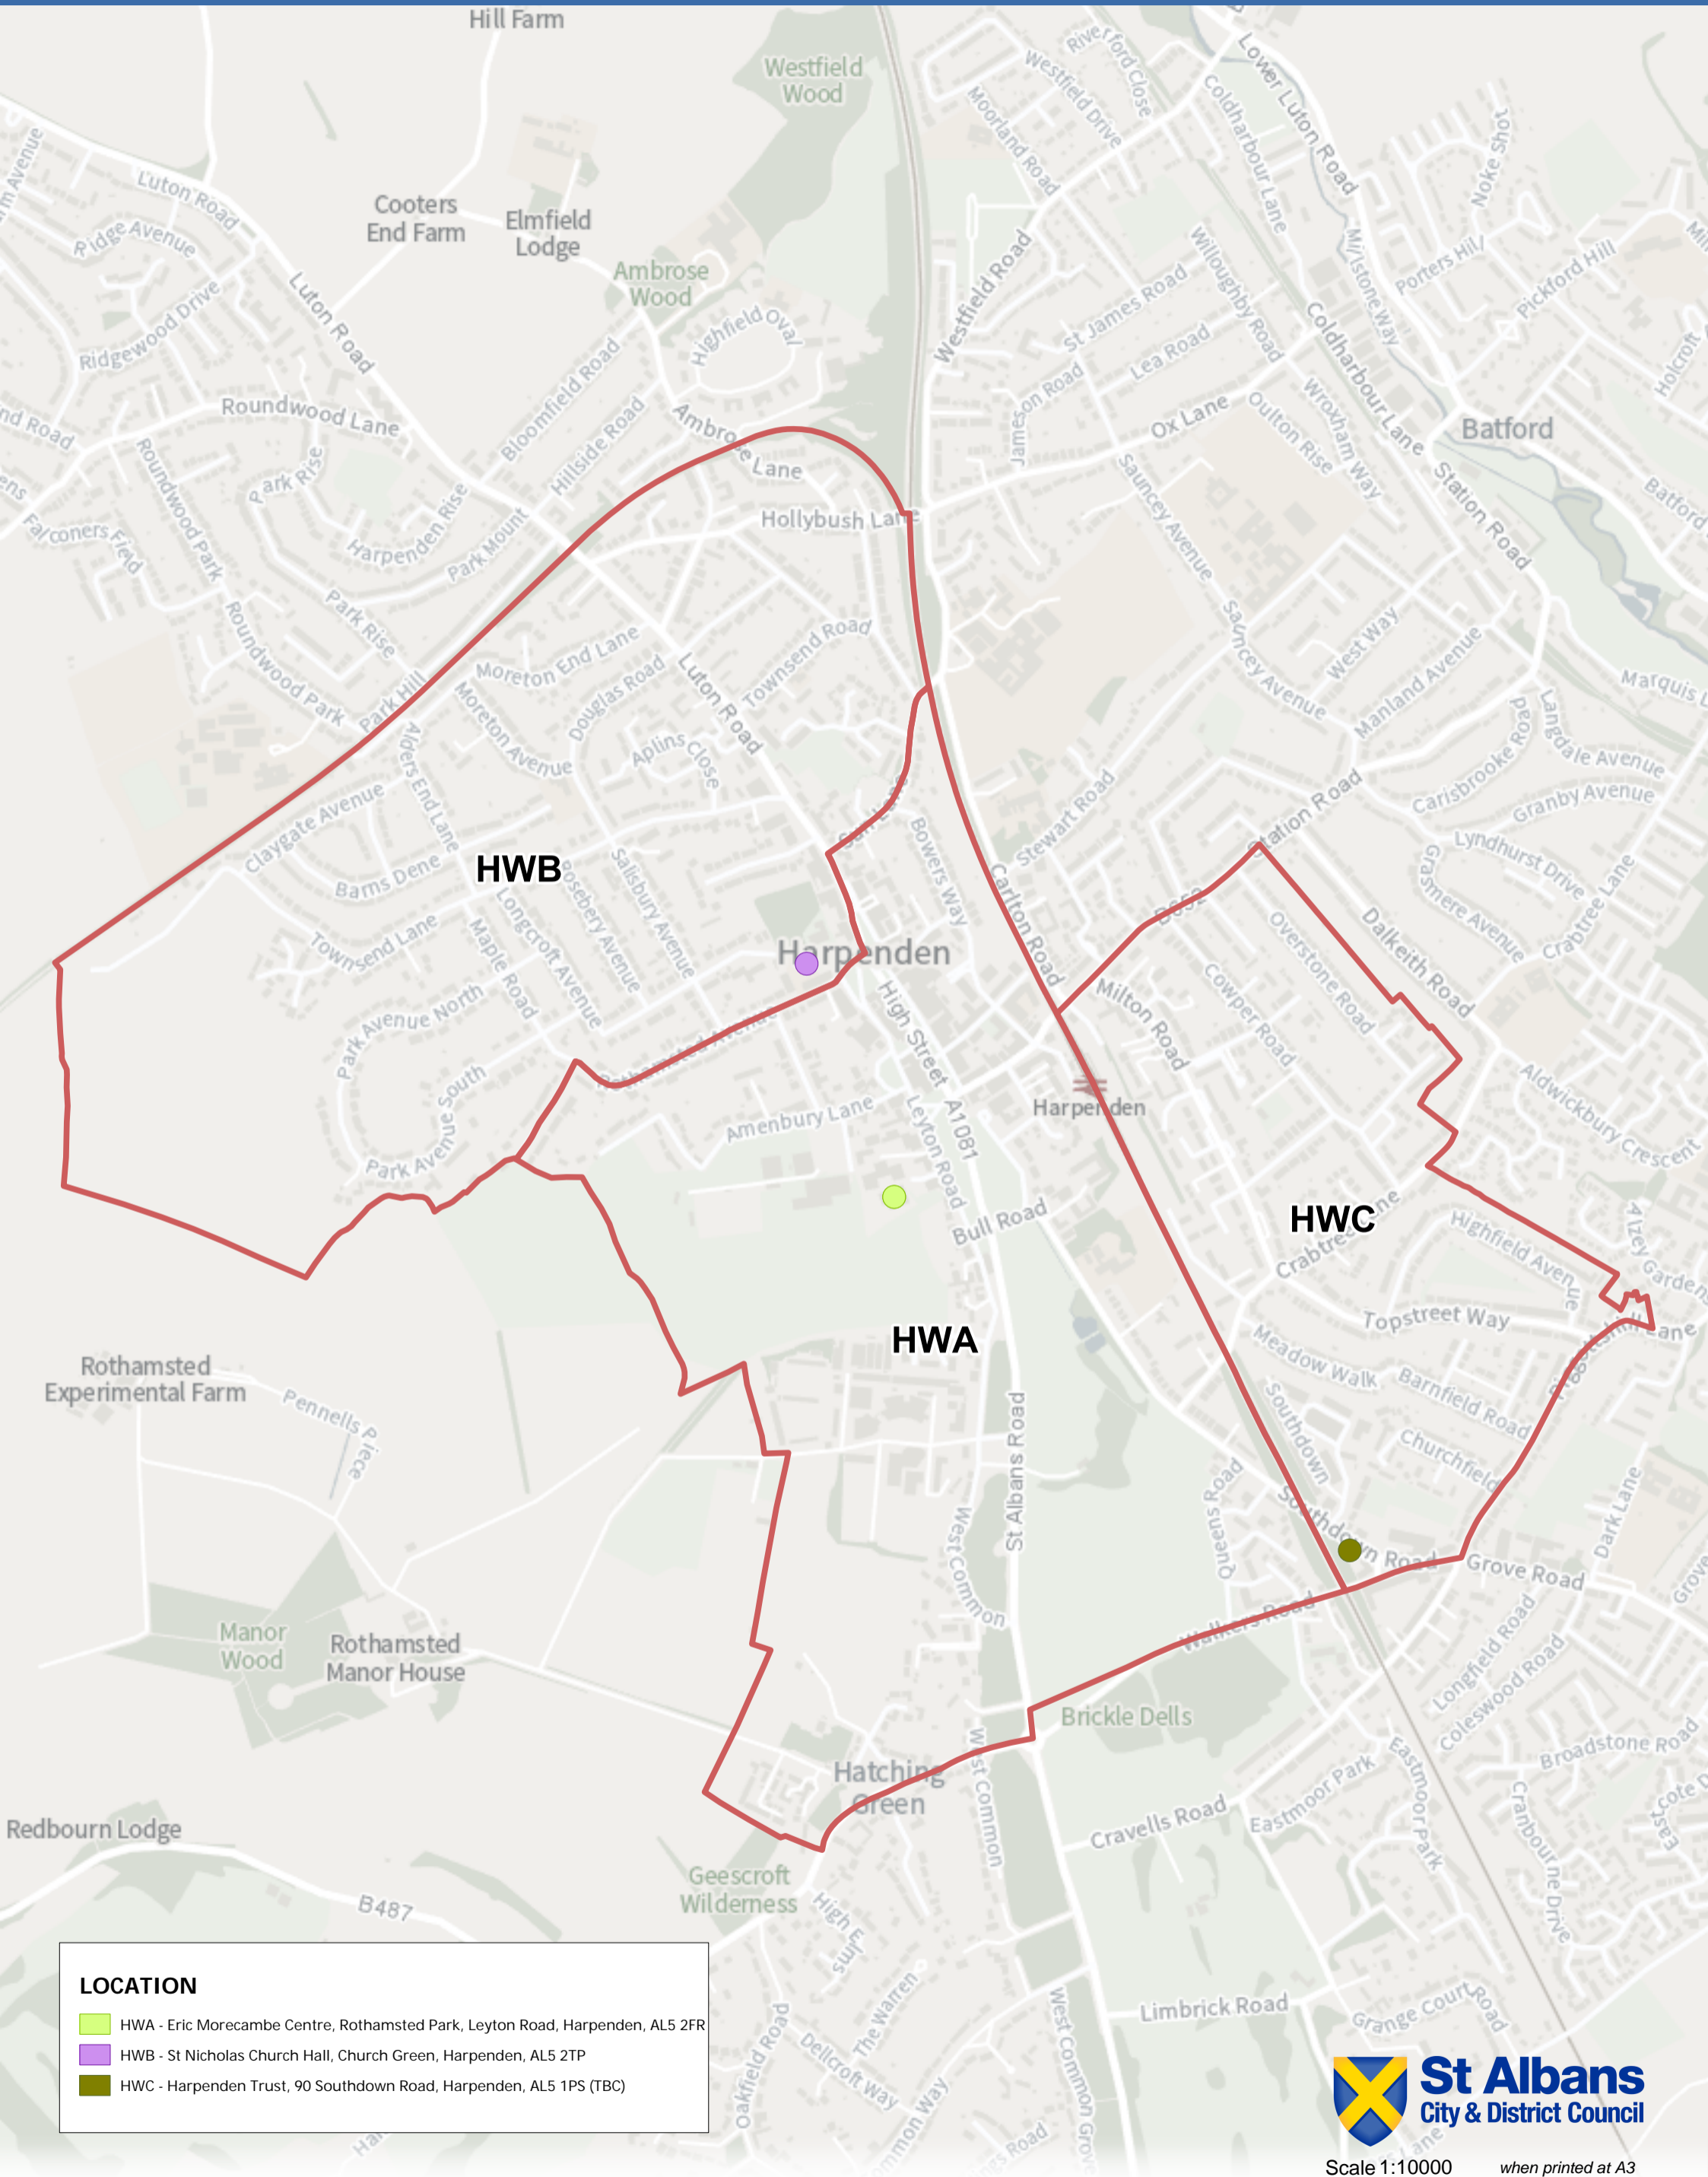

Polling Districts and Stations for Harpenden West Ward

LOCATION	
●	HWA - Eric Morecambe Centre, Rothamsted Park, Leyton Road, Harpenden, AL5 2FR
●	HWB - St Nicholas Church Hall, Church Green, Harpenden, AL5 2TP
●	HWC - Harpenden Trust, 90 Southdown Road, Harpenden, AL5 1PS (TBC)

Scale 1:10000 when printed at A3