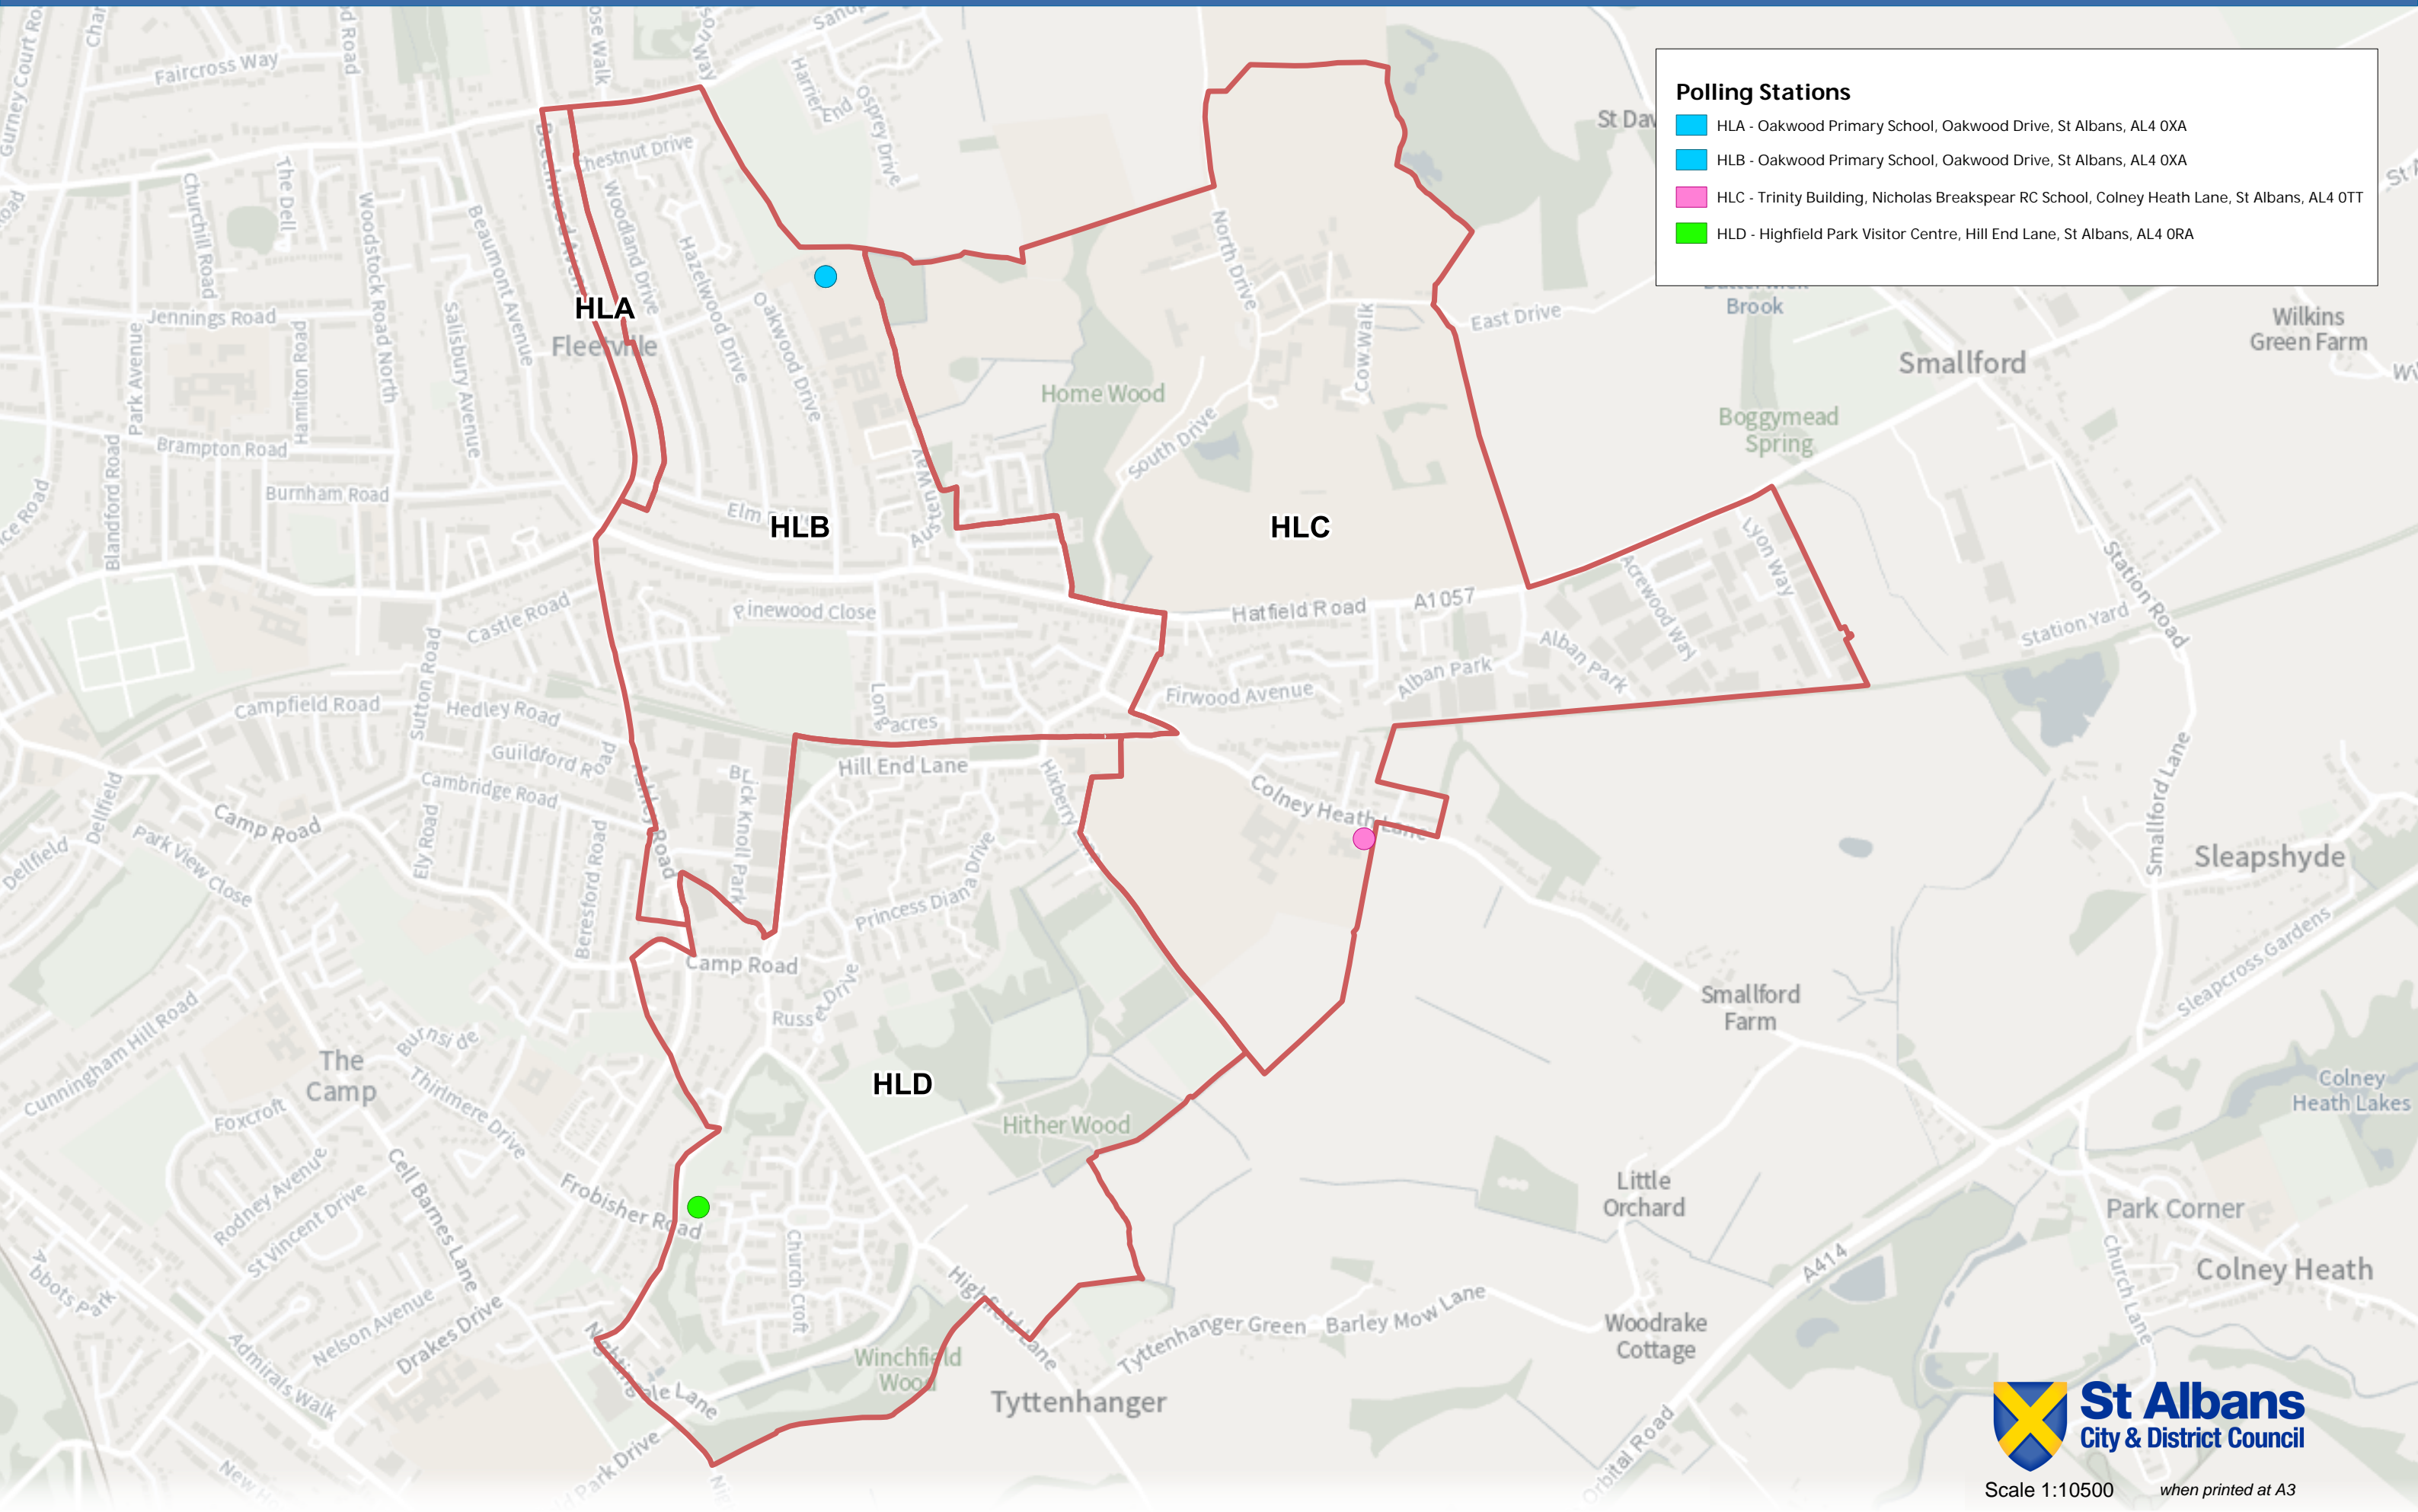

# Polling Districts and Stations for Hill End Ward

**Polling Stations**

- HLA - Oakwood Primary School, Oakwood Drive, St Albans, AL4 0XA
- HLB - Oakwood Primary School, Oakwood Drive, St Albans, AL4 0XA
- HLC - Trinity Building, Nicholas Breakspear RC School, Colney Heath Lane, St Albans, AL4 0TT
- HLD - Highfield Park Visitor Centre, Hill End Lane, St Albans, AL4 0RA

Scale 1:10500 when printed at A3