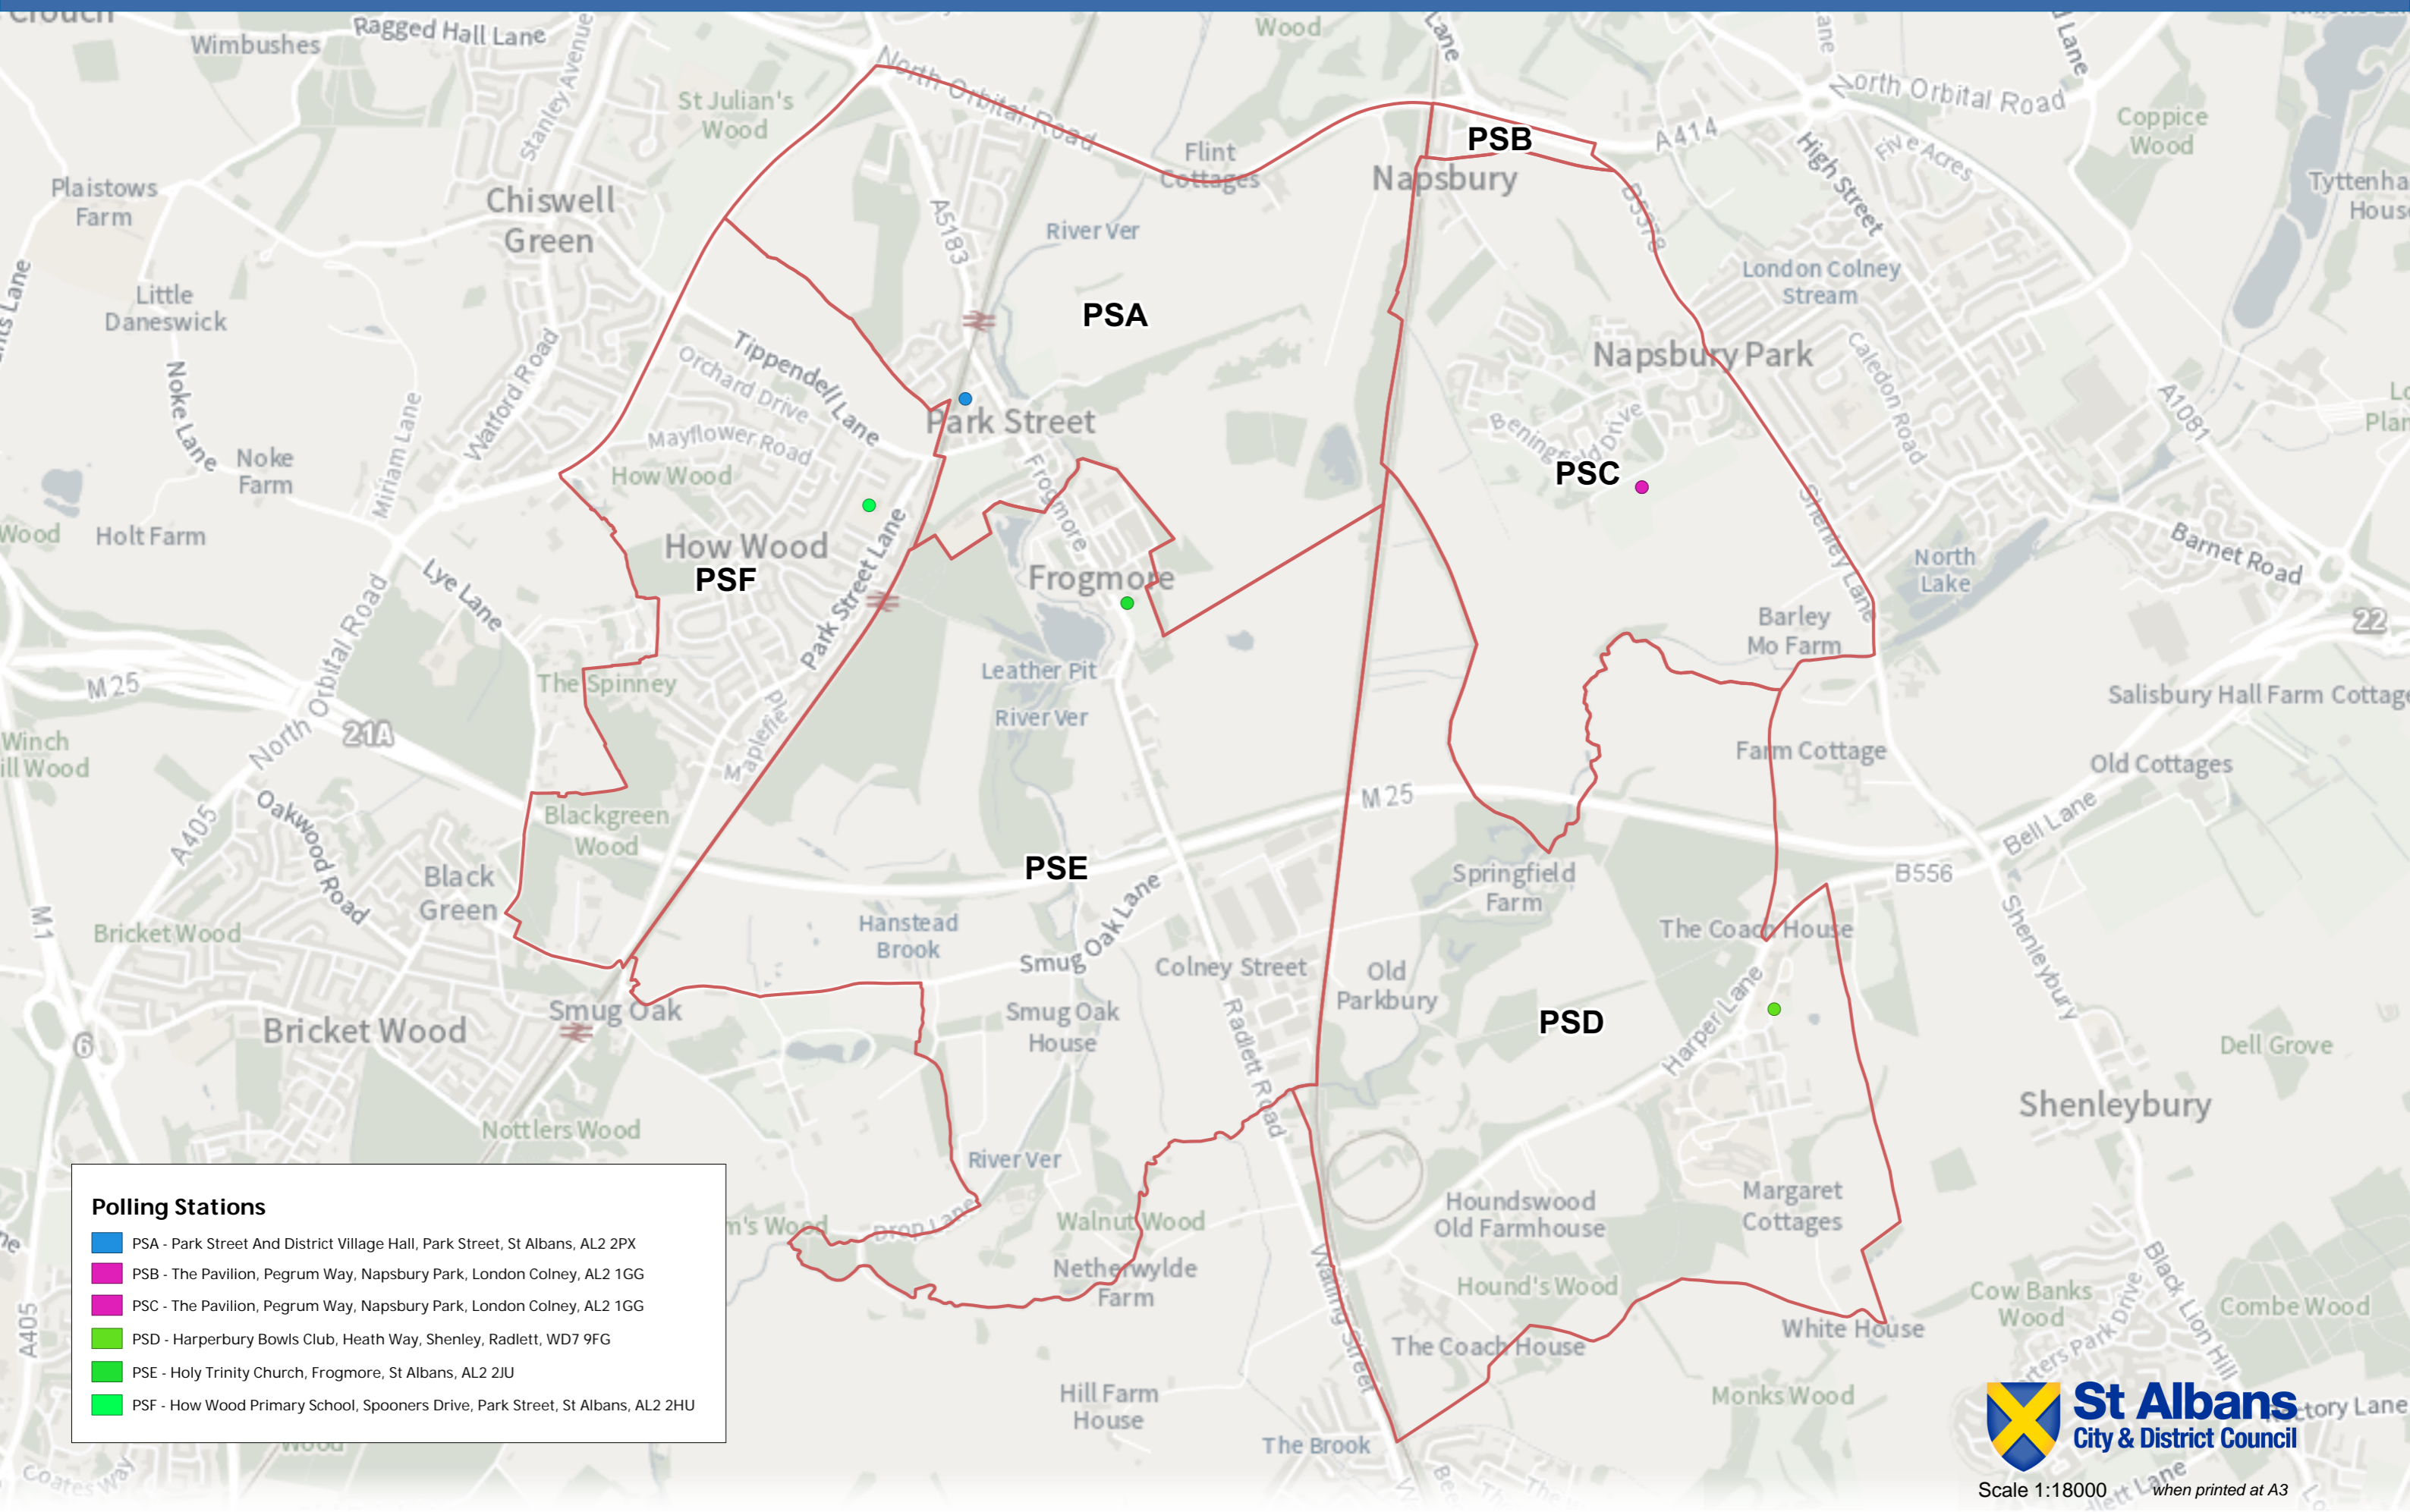

Polling Districts and Stations for Park Street Ward

Polling Stations

- PSA - Park Street And District Village Hall, Park Street, St Albans, AL2 2PX
- PSB - The Pavilion, Pegrum Way, Napsbury Park, London Colney, AL2 1GG
- PSC - The Pavilion, Pegrum Way, Napsbury Park, London Colney, AL2 1GG
- PSD - Harperbury Bowls Club, Heath Way, Shenley, Radlett, WD7 9FG
- PSE - Holy Trinity Church, Frogmore, St Albans, AL2 2JU
- PSF - How Wood Primary School, Spooners Drive, Park Street, St Albans, AL2 2HU

Scale 1:18000 when printed at A3