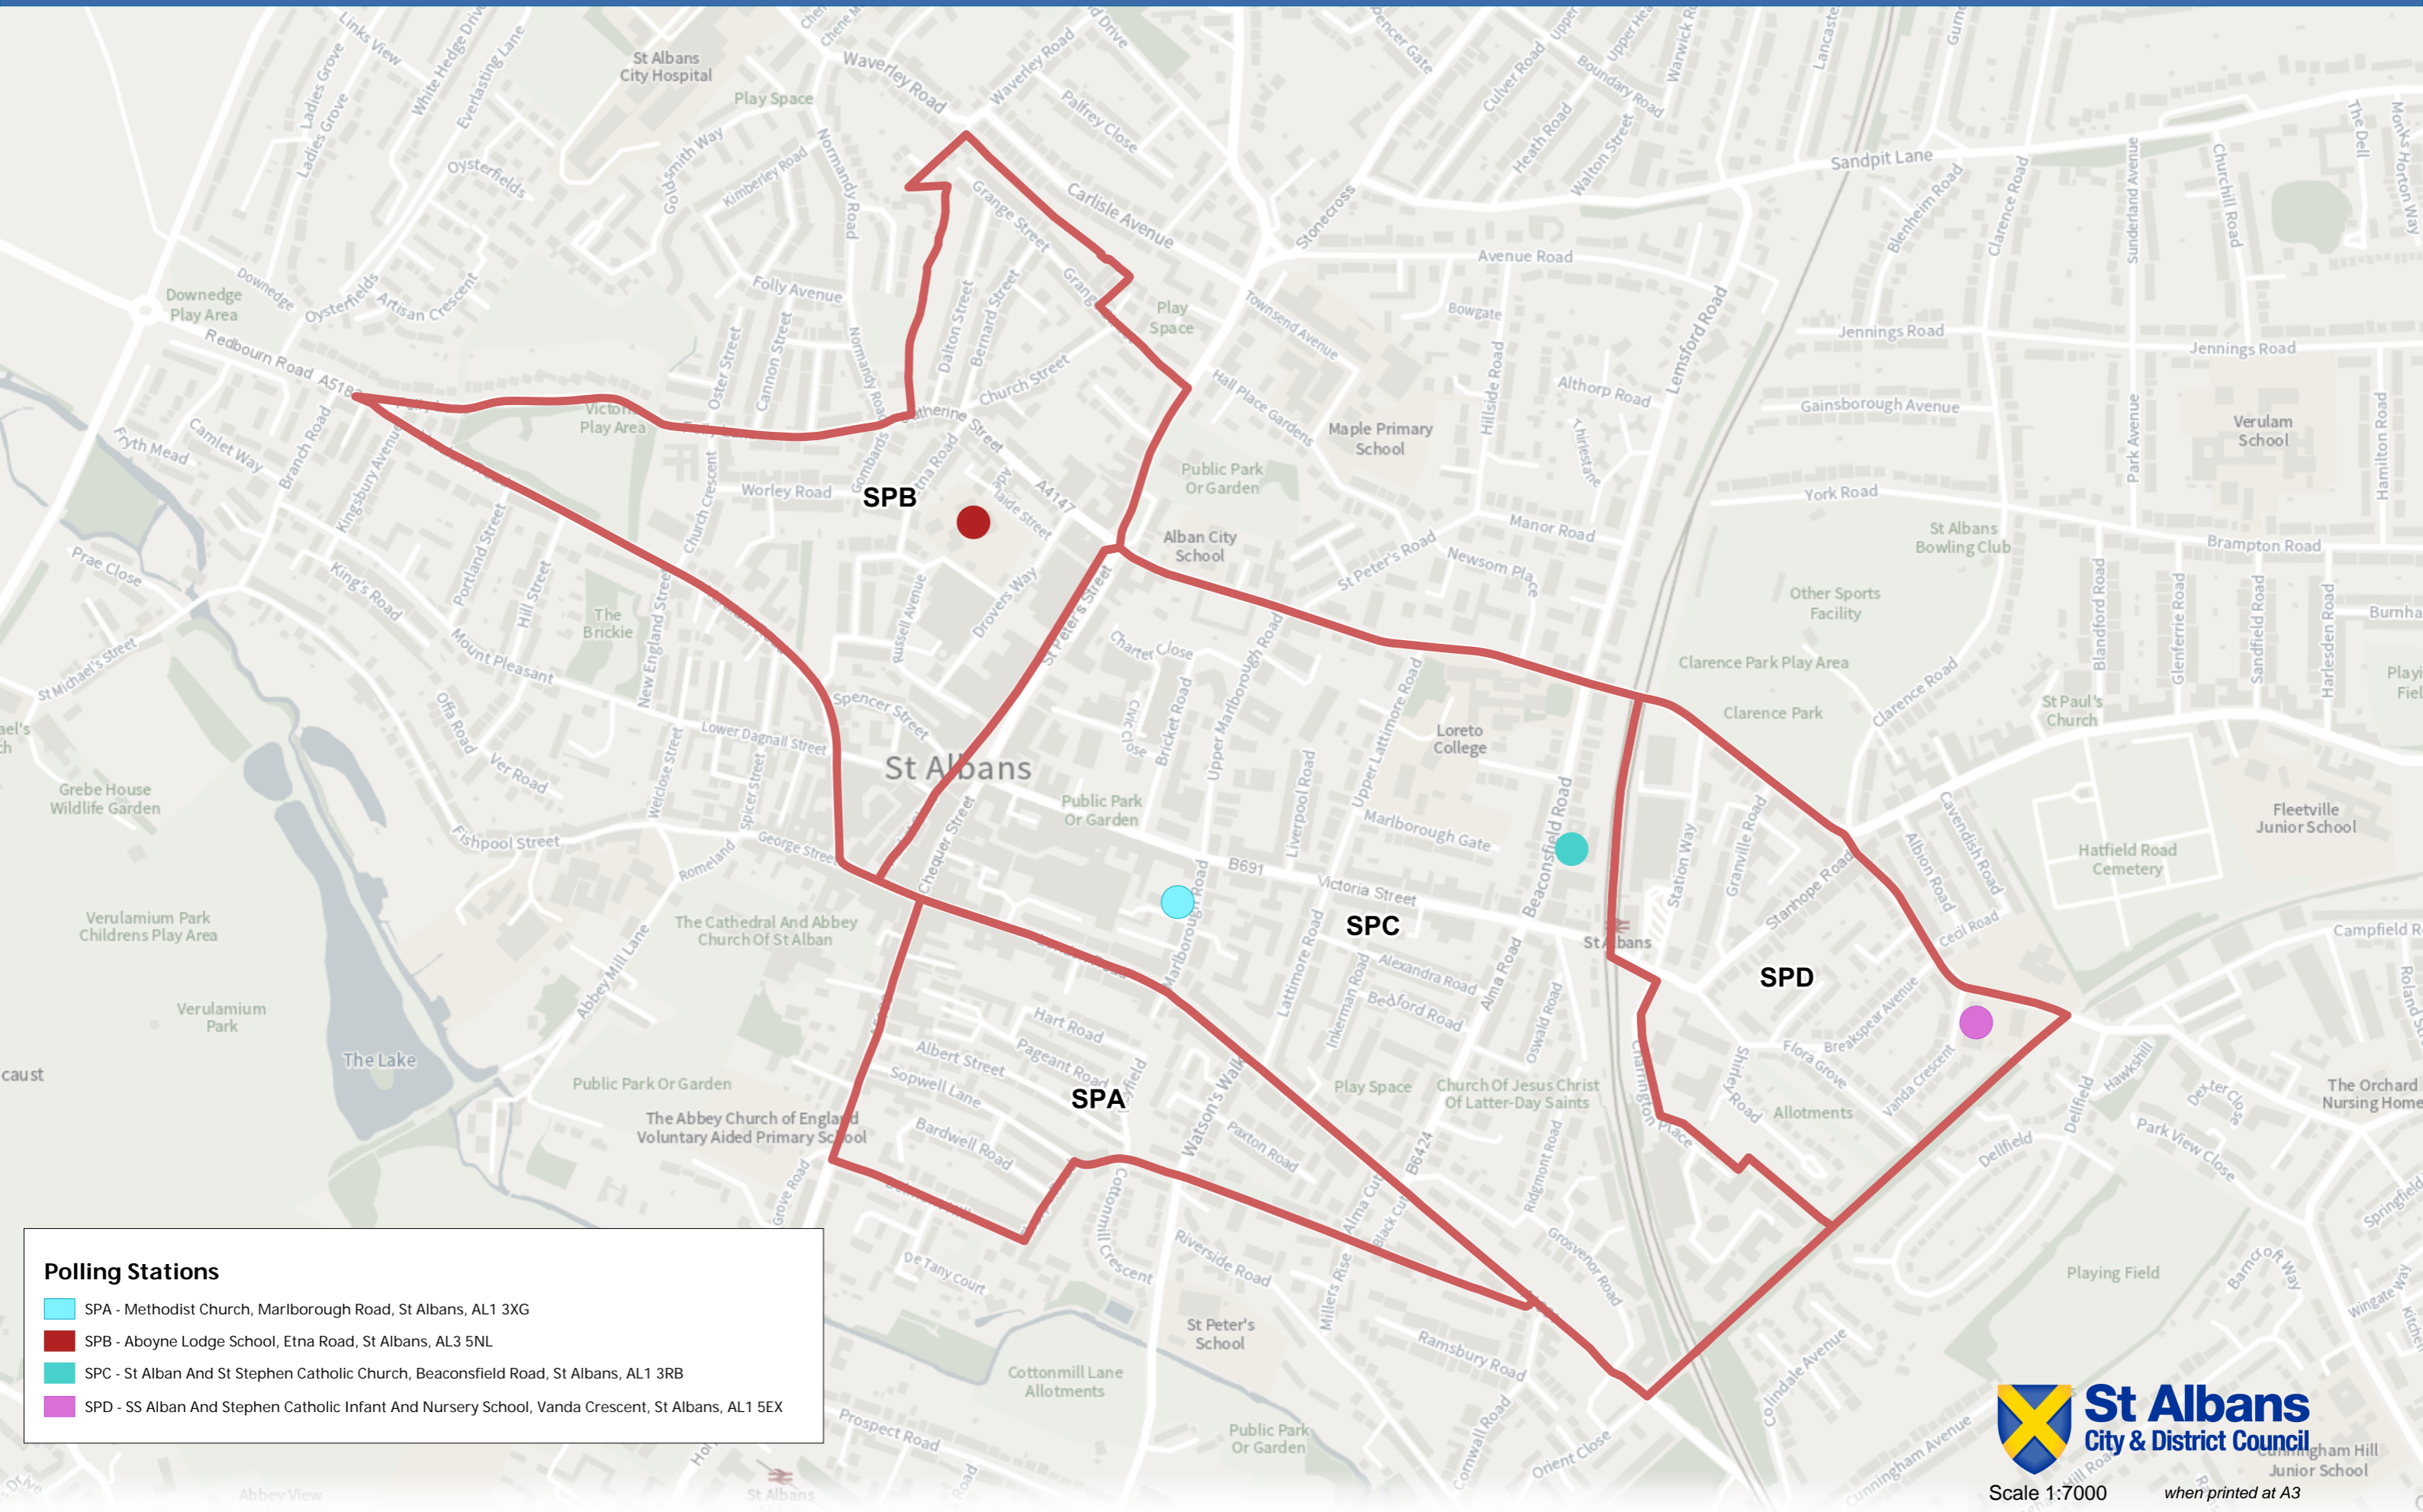

# Polling Districts and Stations for St Peters Ward

Scale 1:7000 when printed at A3