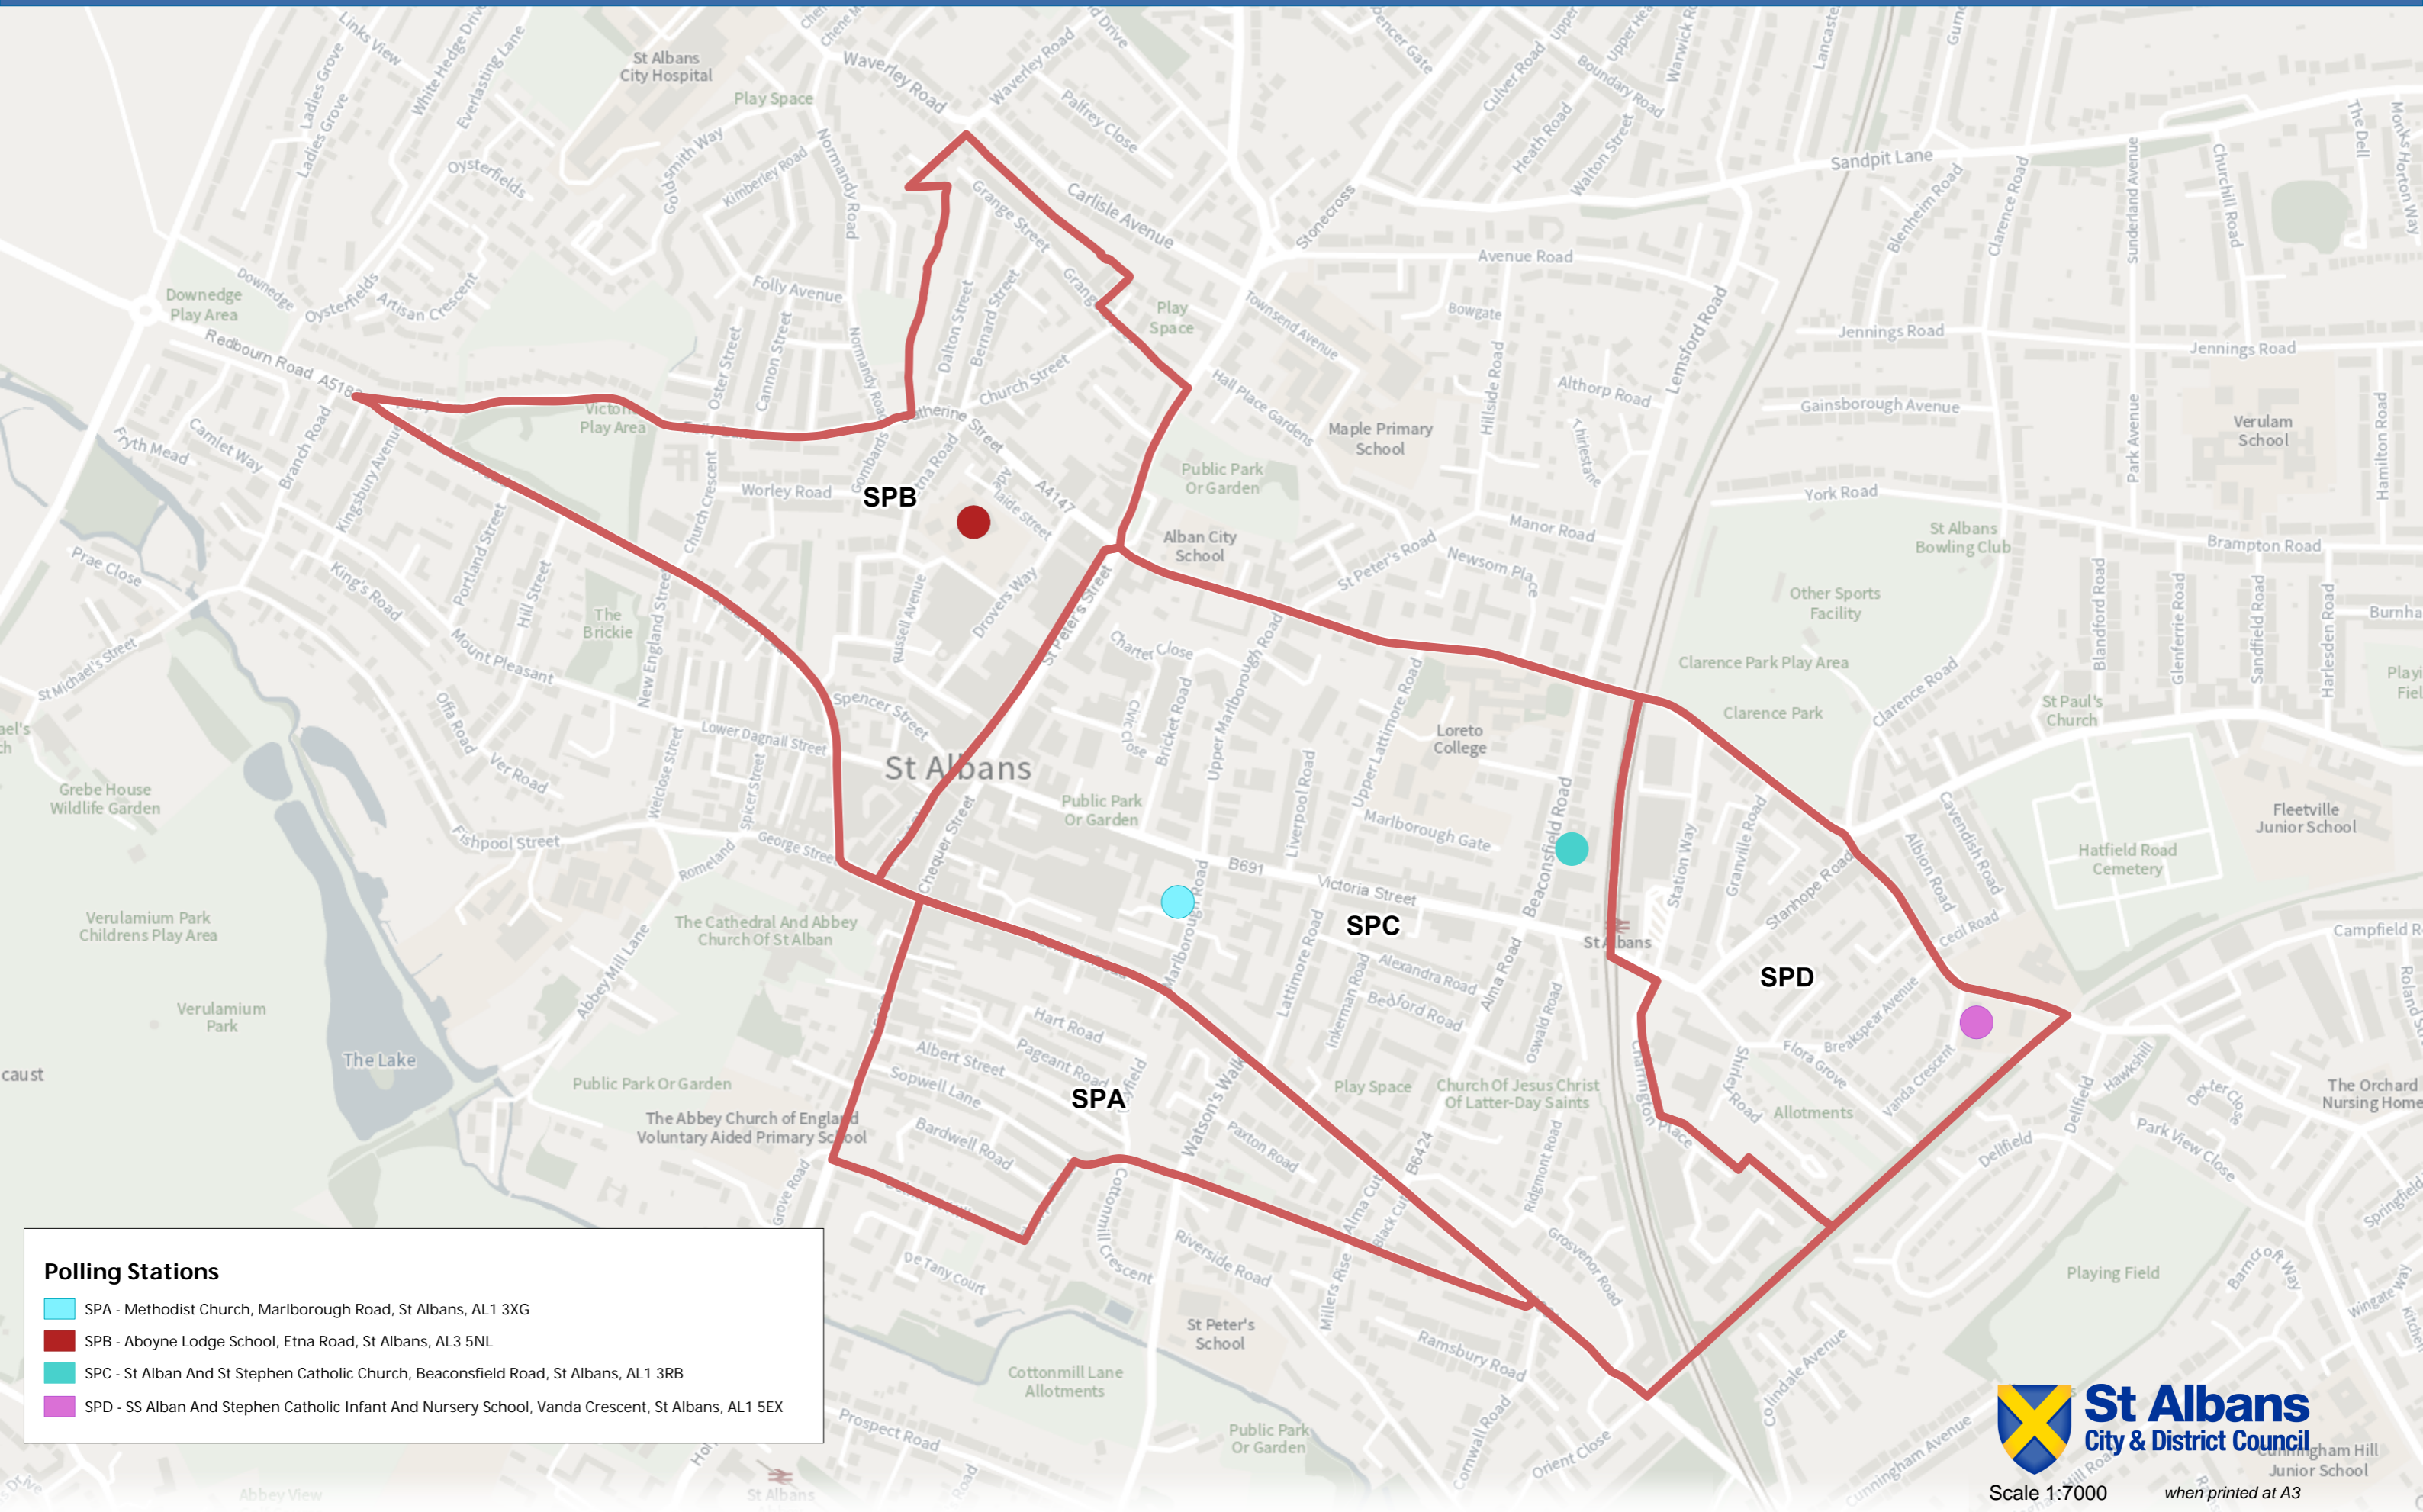

# Provisional Polling Districts and Stations for St Peters Ward

**Polling Stations**

- SPA - Methodist Church, Marlborough Road, St Albans, AL1 3XG
- SPB - Aboyne Lodge School, Etna Road, St Albans, AL3 5NL
- SPC - St Alban And St Stephen Catholic Church, Beaconsfield Road, St Albans, AL1 3RB
- SPD - SS Alban And Stephen Catholic Infant And Nursery School, Vanda Crescent, St Albans, AL1 5EX