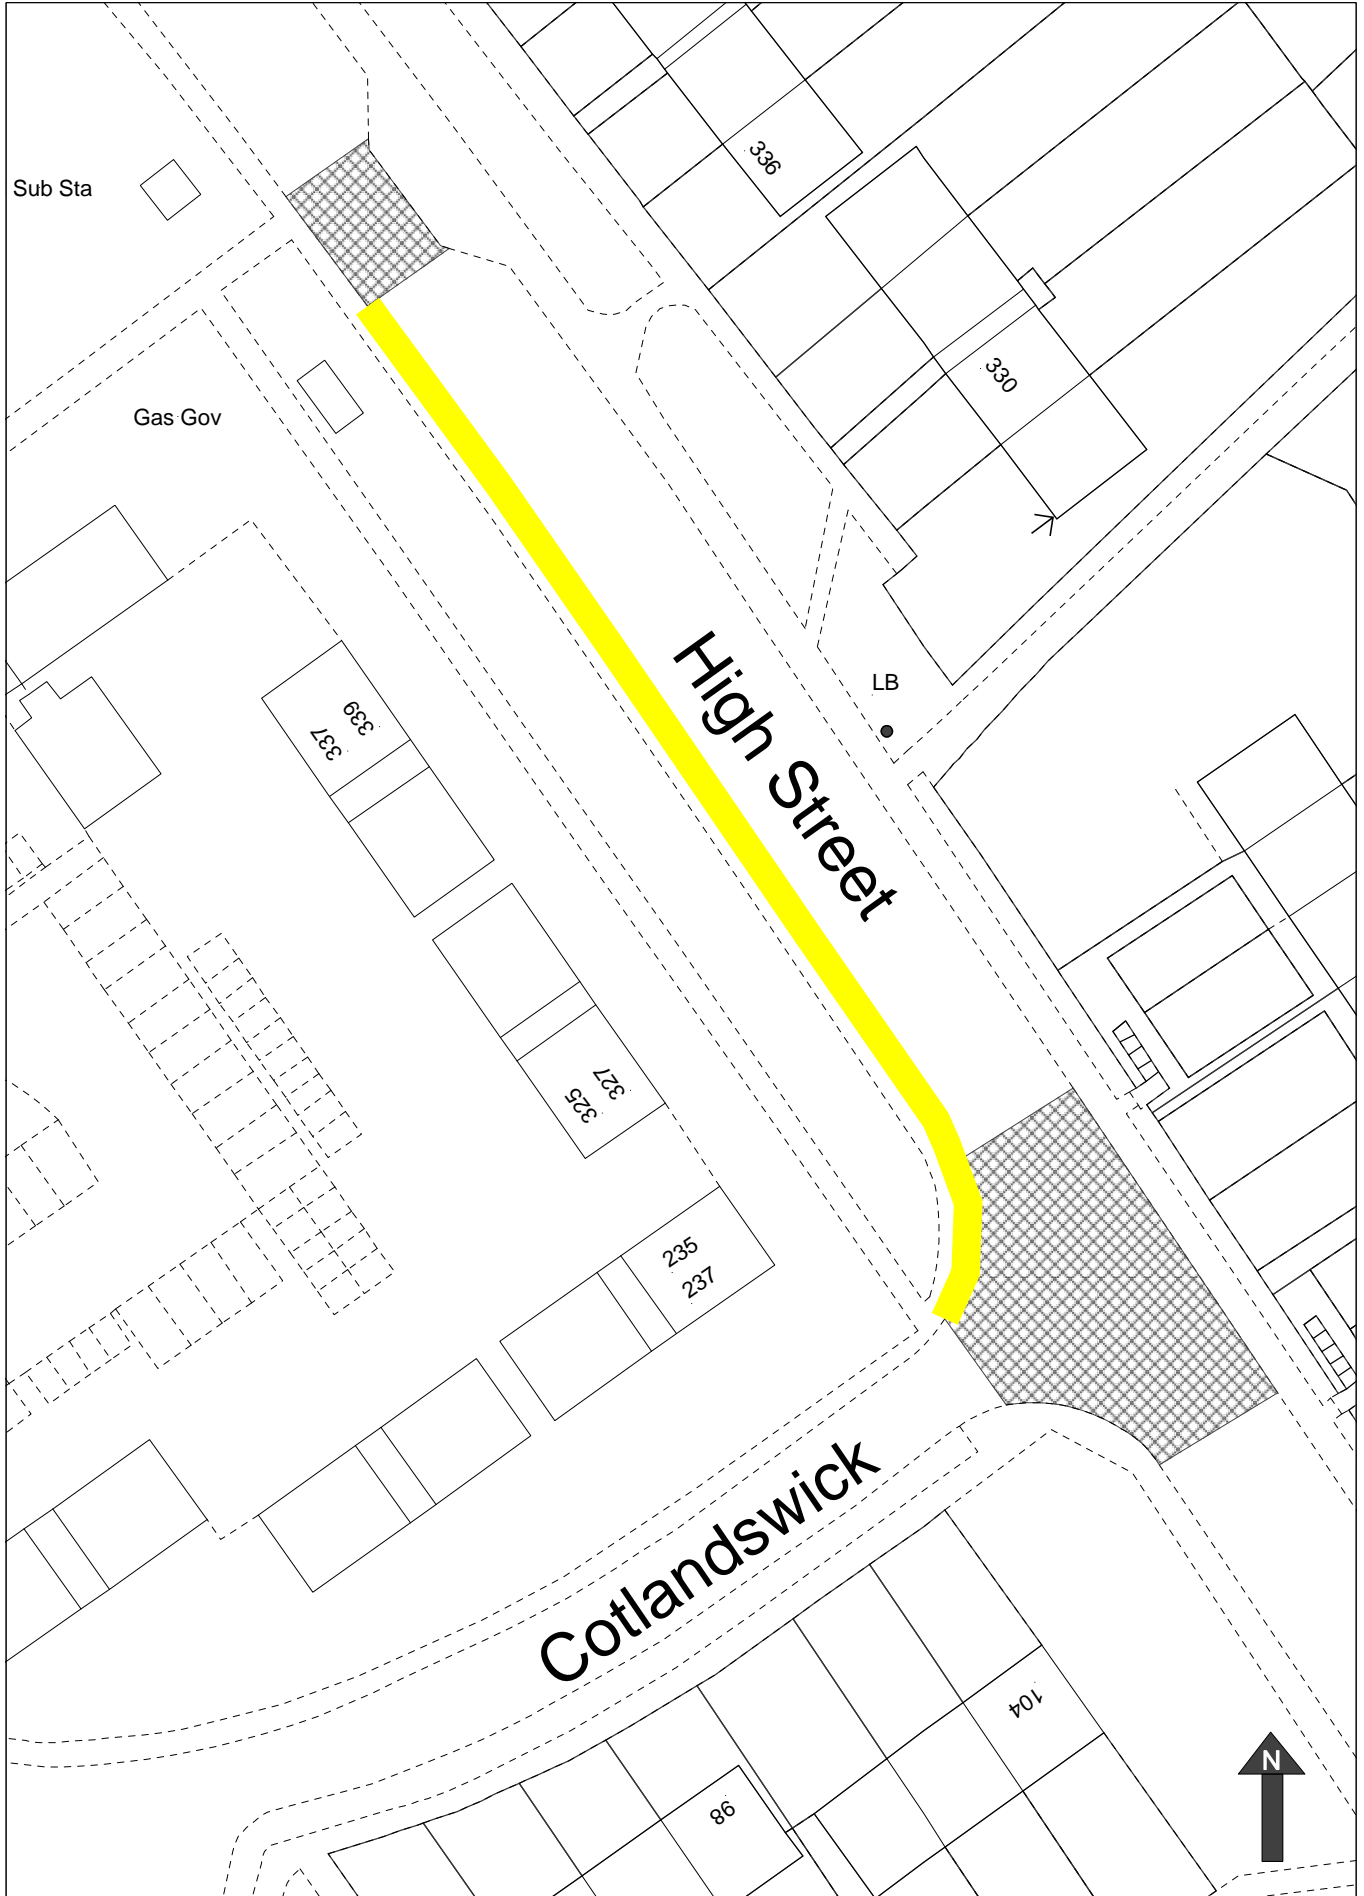

Cotlandswick
London Colney

Key
No waiting at any time
(Double yellow lines)

Scale 1:500 (A4)

High Street
London Colney

Key

No waiting at any time
(Double yellow lines)

Scale 1:500 (A4)

Jubilee Avenue
London Colney

5 0 5 10 15 20 25 30 35 40 45 50

Key
No waiting at any time
Double yellow lines

Metres
Scale 1:500 (A4)

Sander Close

Metres

Scale 1:500 (A4)