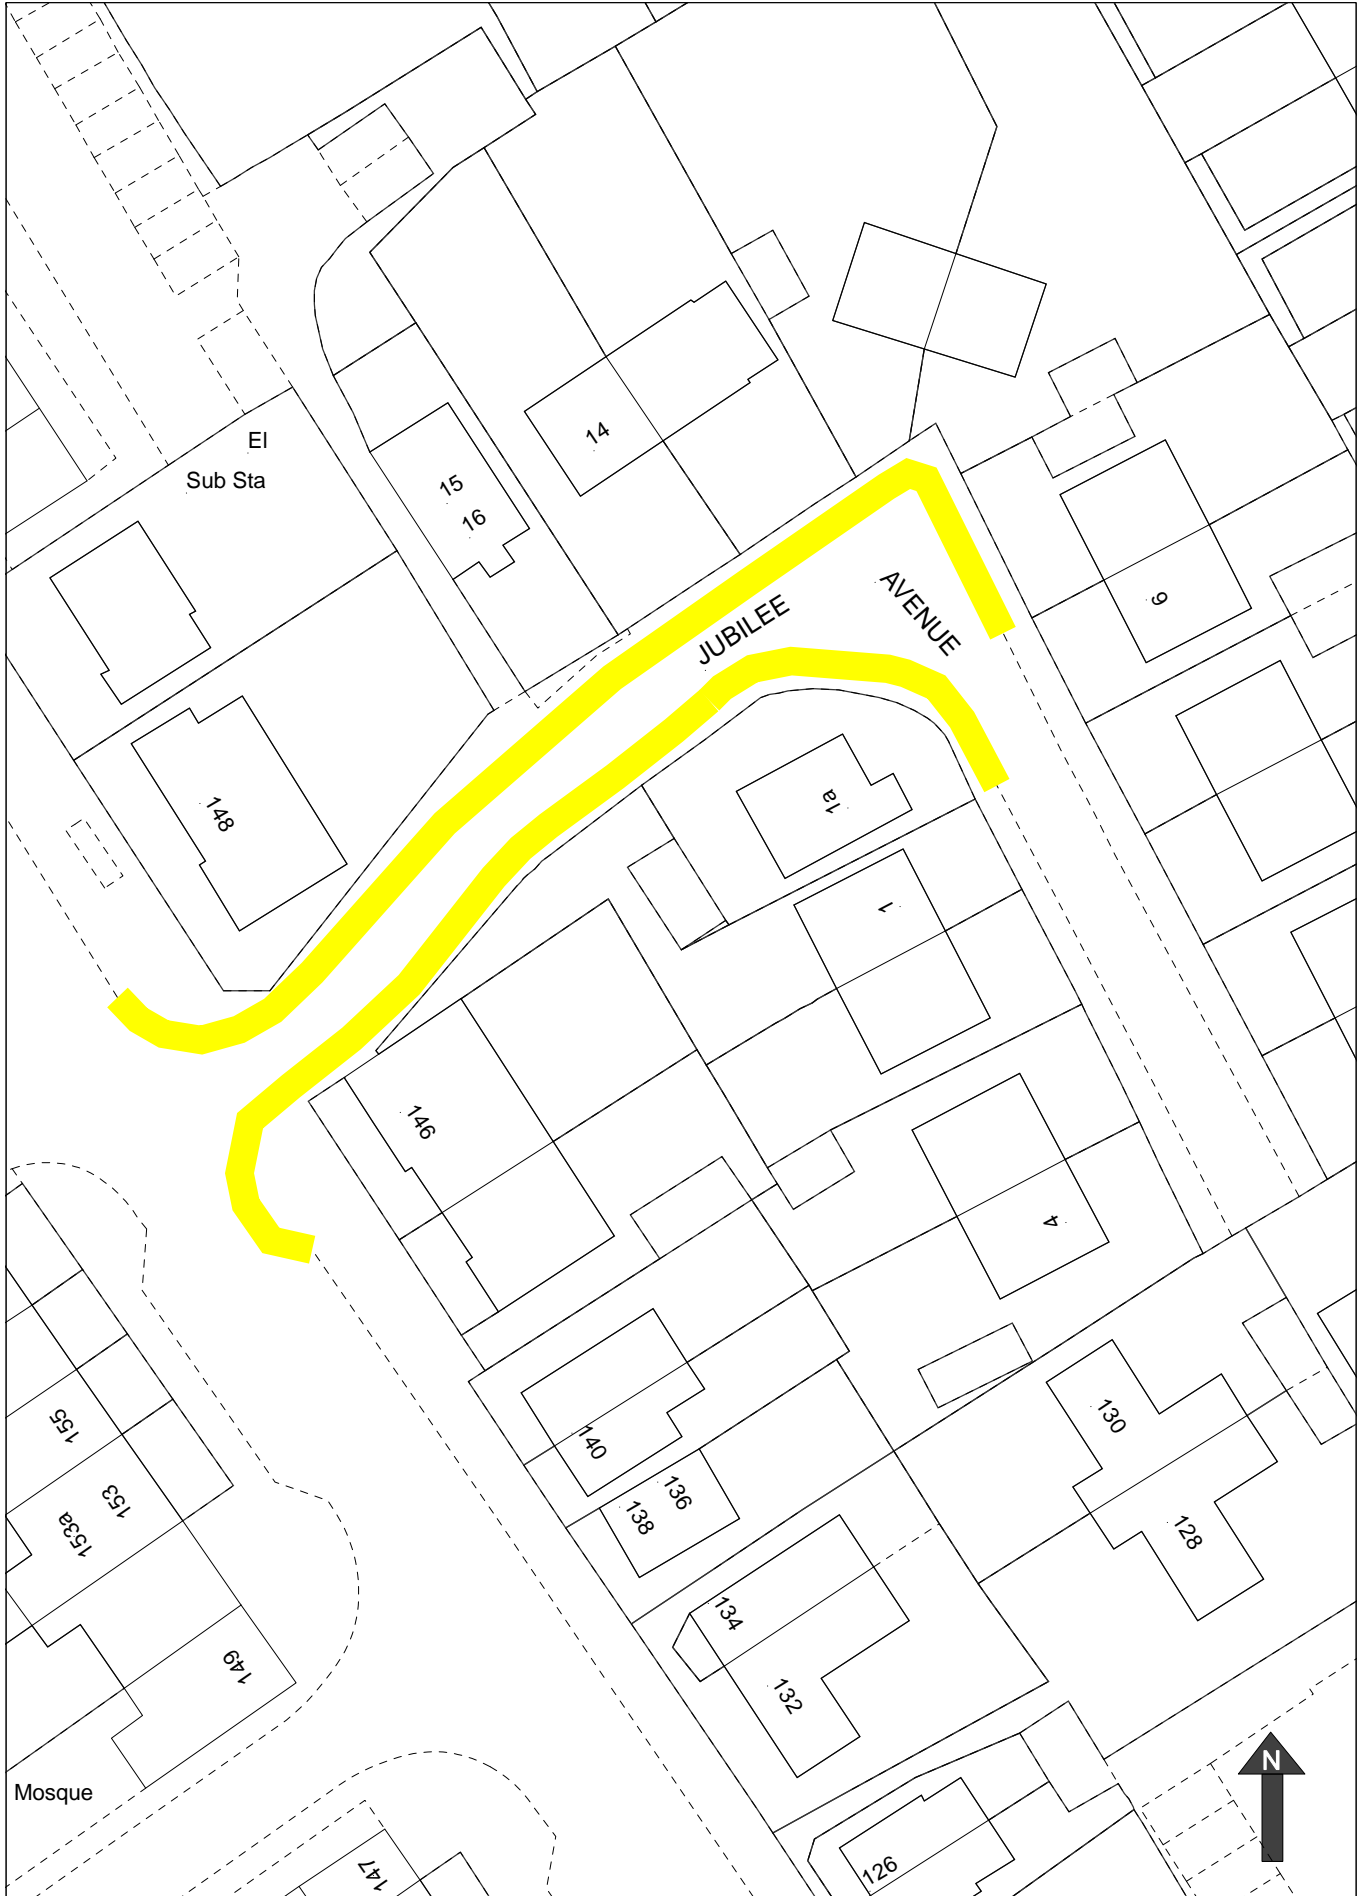

Cotlandswick
London Colney

Key
No waiting at any time
(Double yellow lines)

Scale 1:500 (A4)

High Street
London Colney

Key

No waiting at any time
(Double yellow lines)

Scale 1:500 (A4)

Jubilee Avenue
London Colney

5 0 5 10 15 20 25 30 35 40 45 50

Key
No waiting at any time
Double yellow lines

Metres
Scale 1:500 (A4)

Sander Close

Metres

Scale 1:500 (A4)