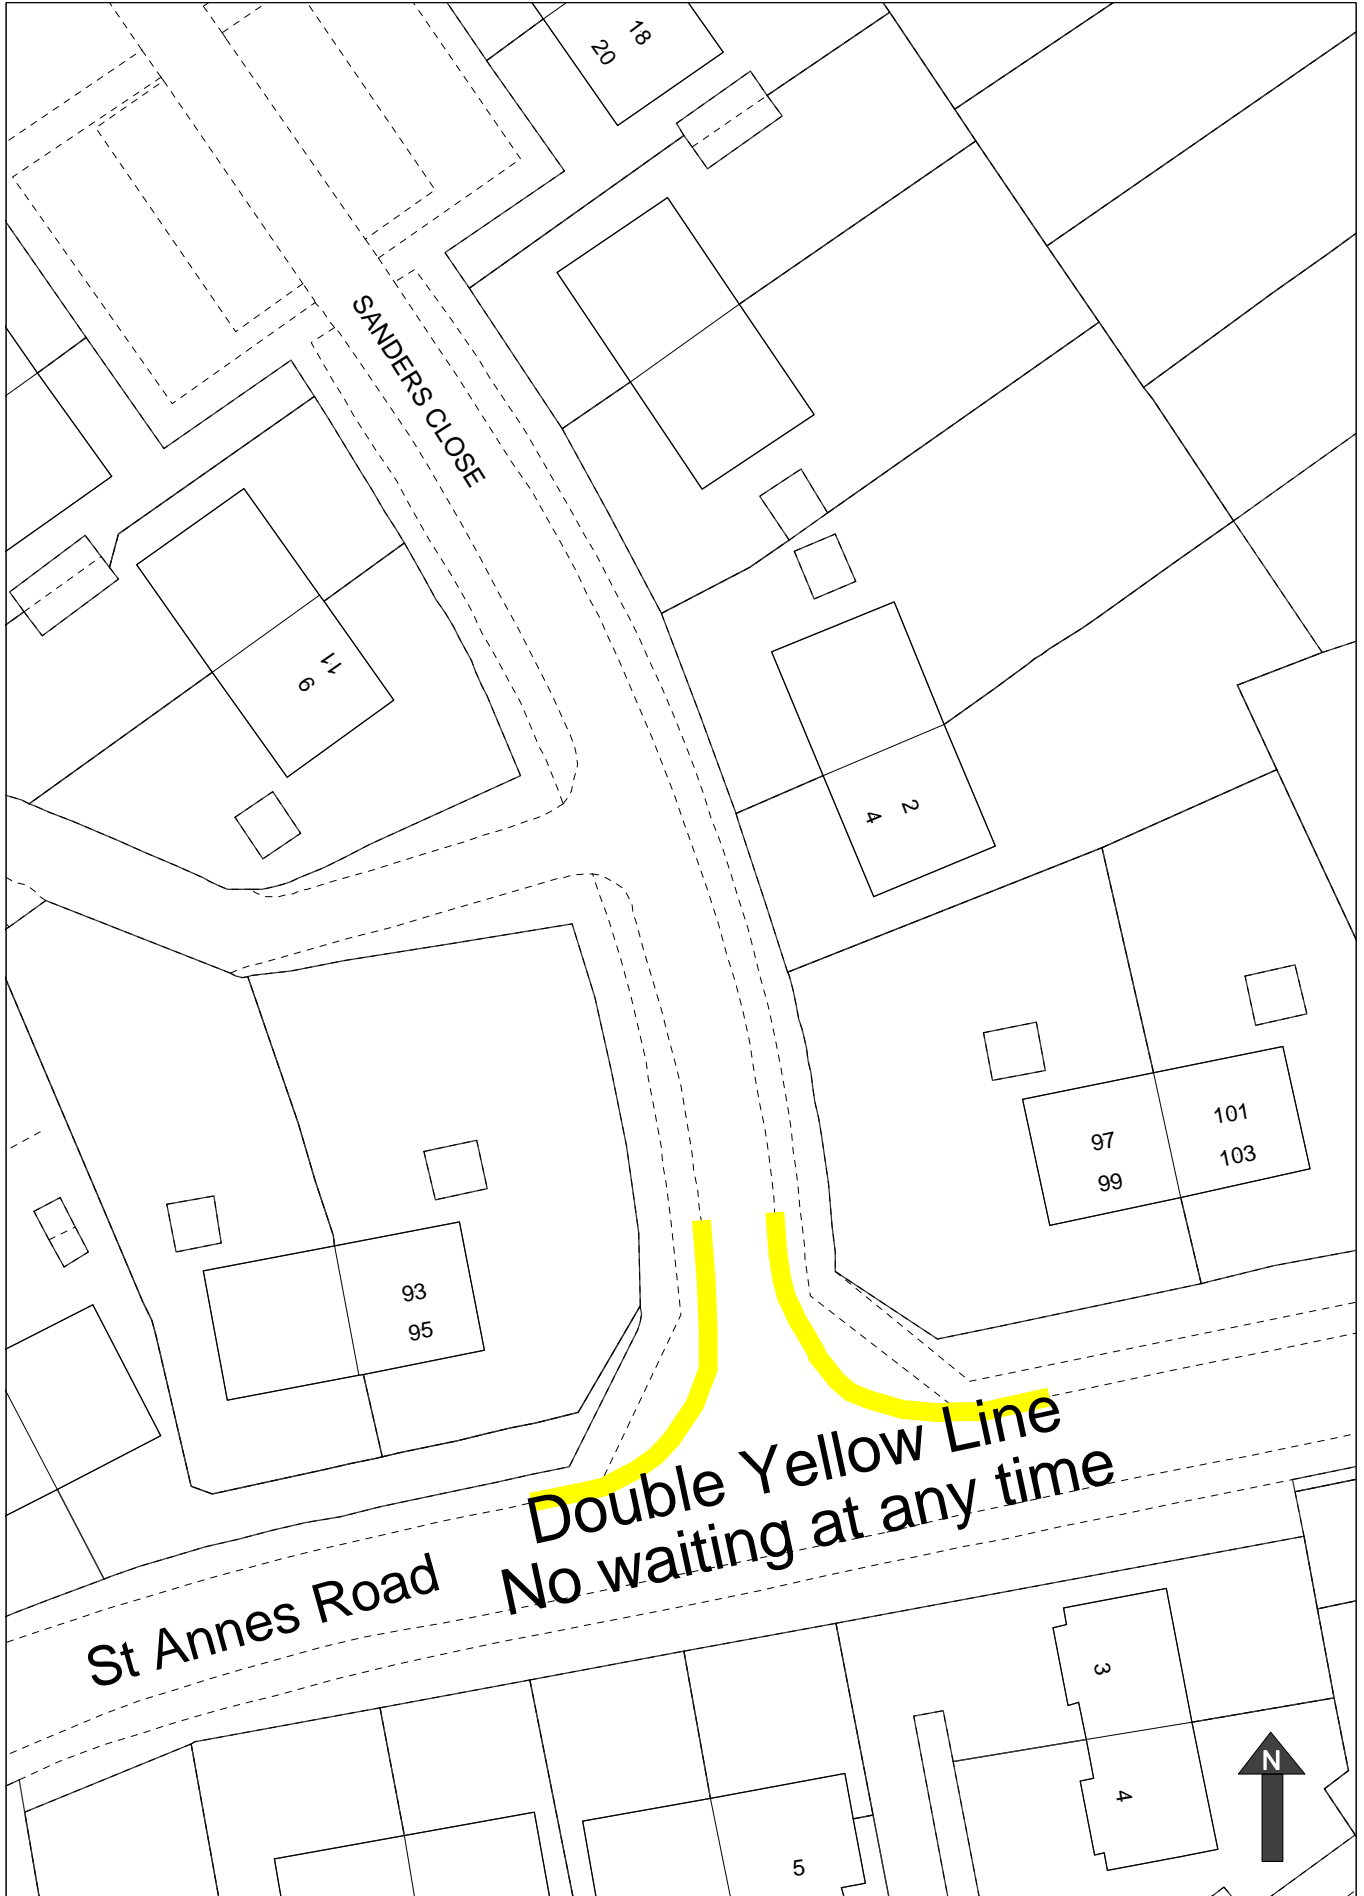

Cotlandswick
London Colney

Key
No waiting at any time
(Double yellow lines)

Scale 1:500 (A4)

High Street
London Colney

Key

No waiting at any time
(Double yellow lines)

Scale 1:500 (A4)

Jubilee Avenue
London Colney

5 0 5 10 15 20 25 30 35 40 45 50

Key
No waiting at any time
Double yellow lines

Metres
Scale 1:500 (A4)

Sander Close

Metres

Scale 1:500 (A4)