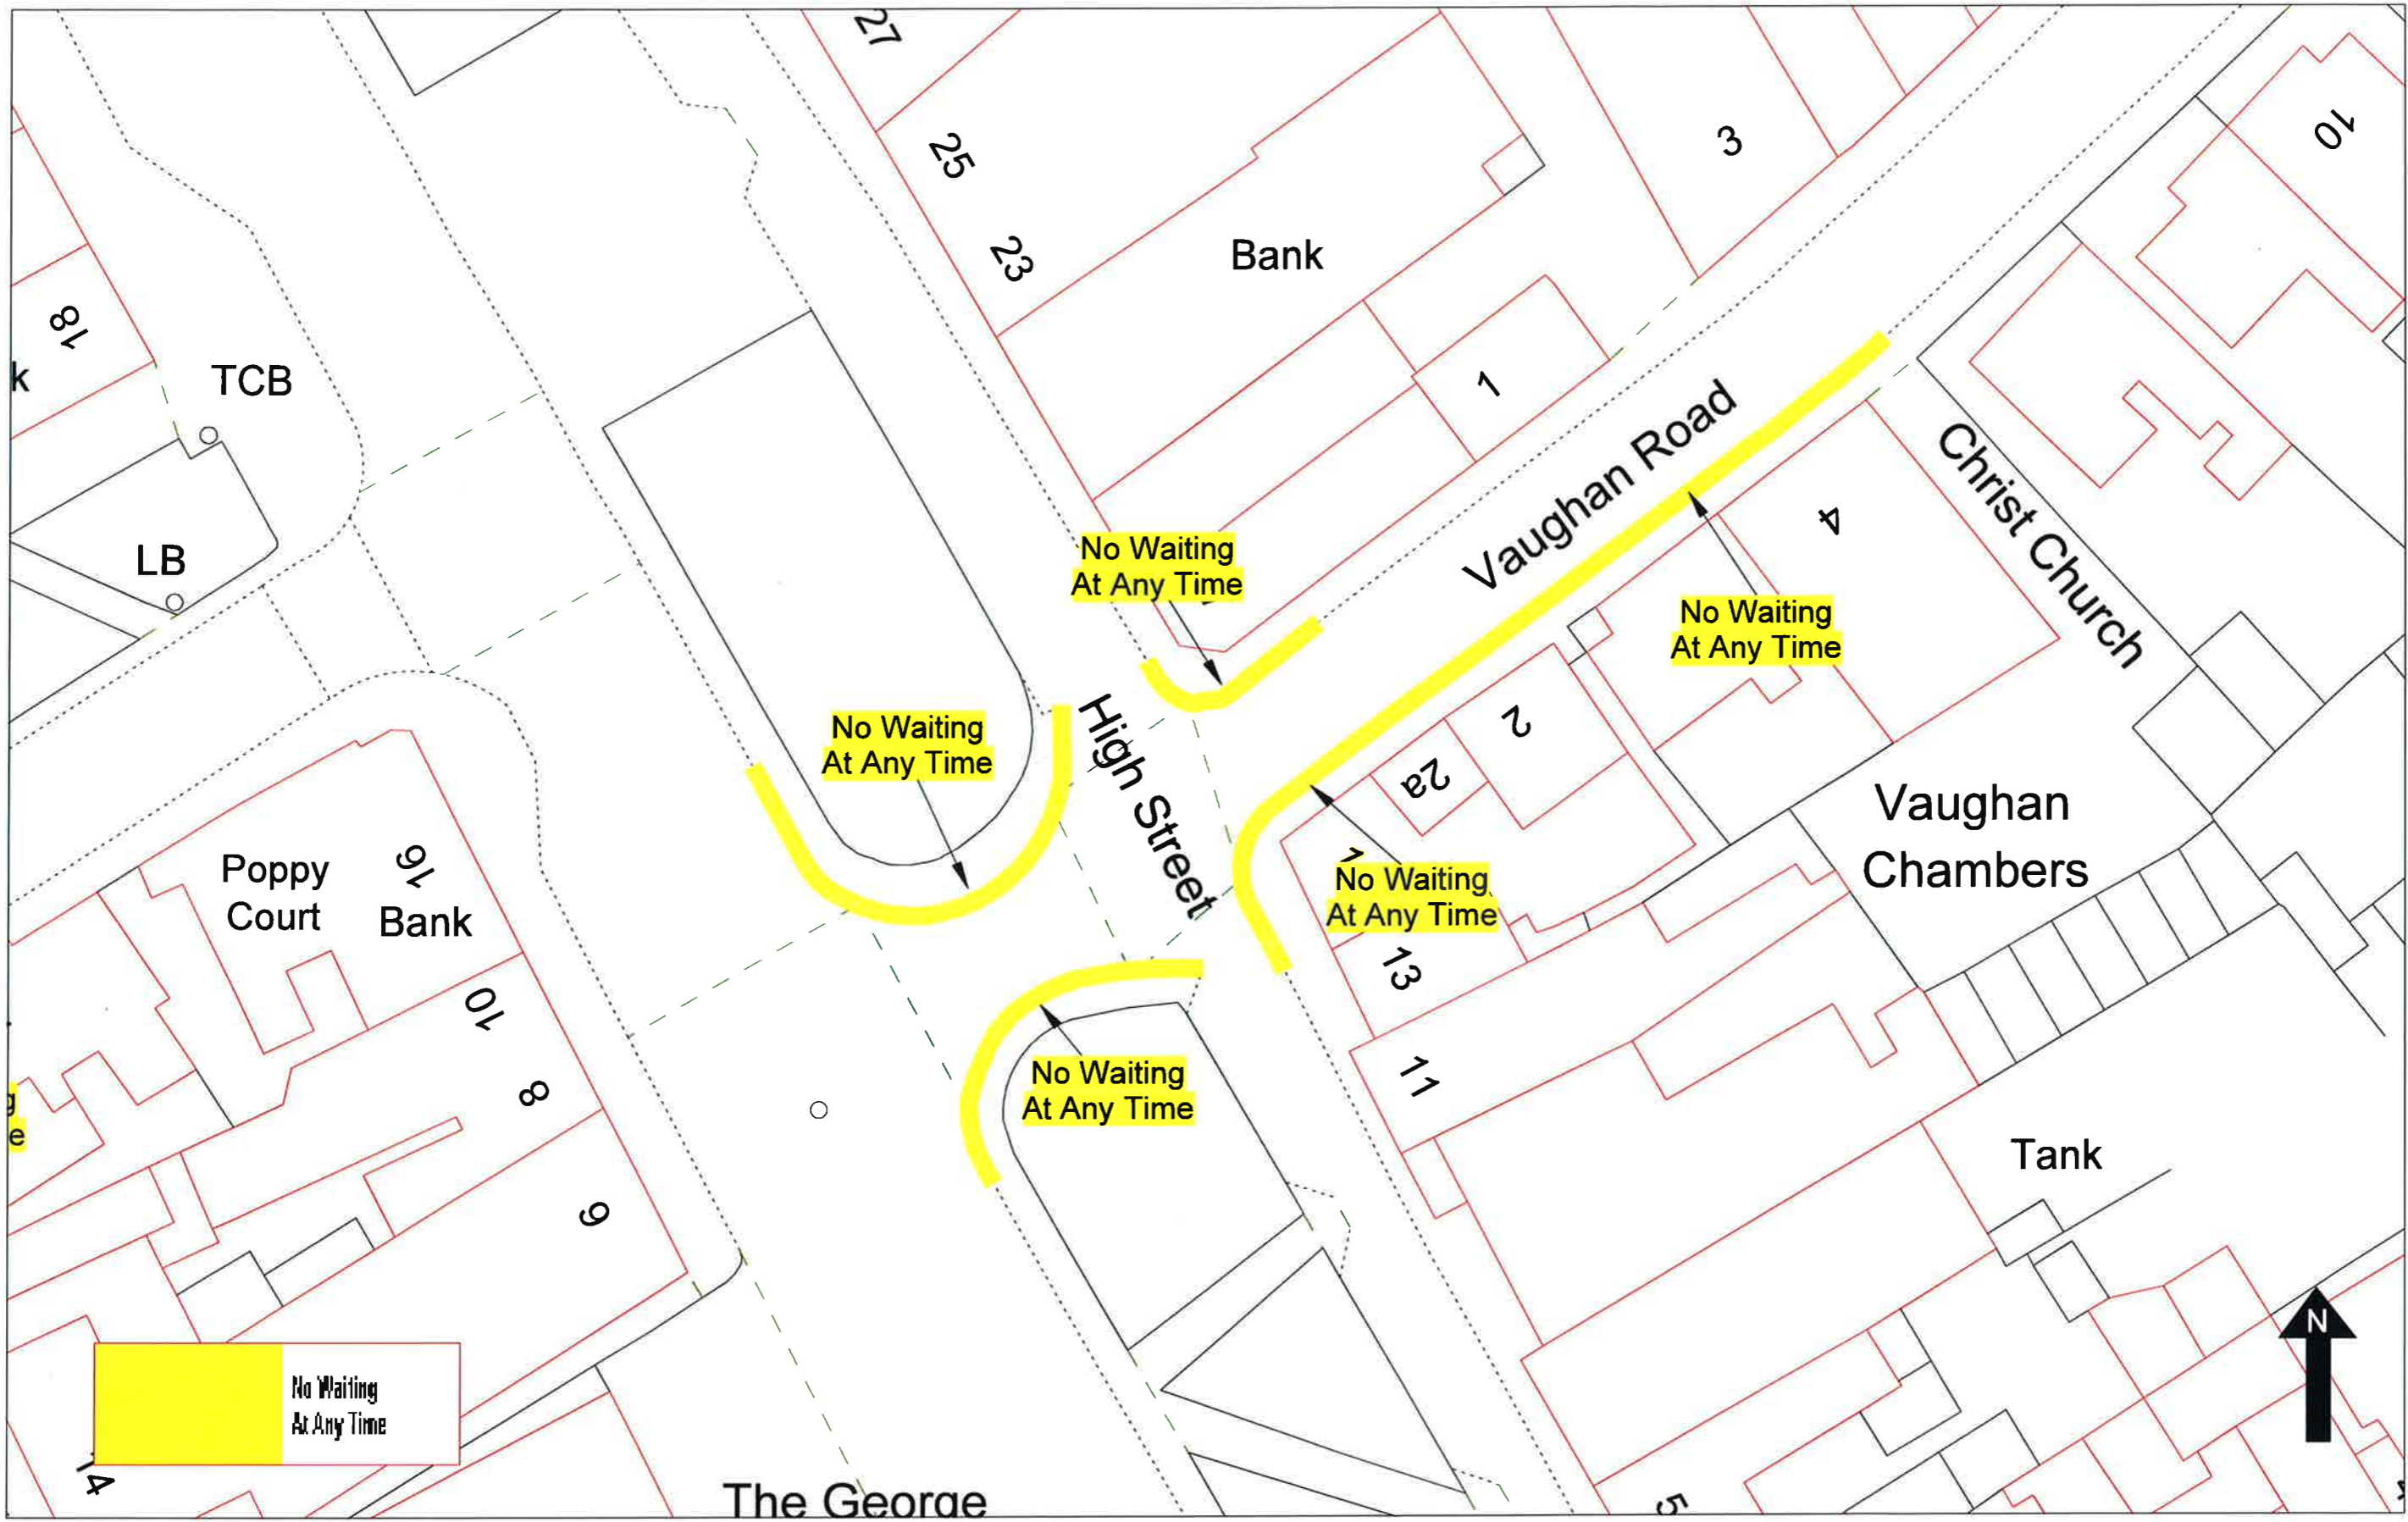

Church Green Area

Scale 1:1000

Metres

AVE-07-2013

High Street - Vaughan Road

Scale 1:500

AVE-09-2013

High Street

Scale 1:500

AVE-10-2013

Leyton Road

Scale 1:500

Original Drawing Size A4