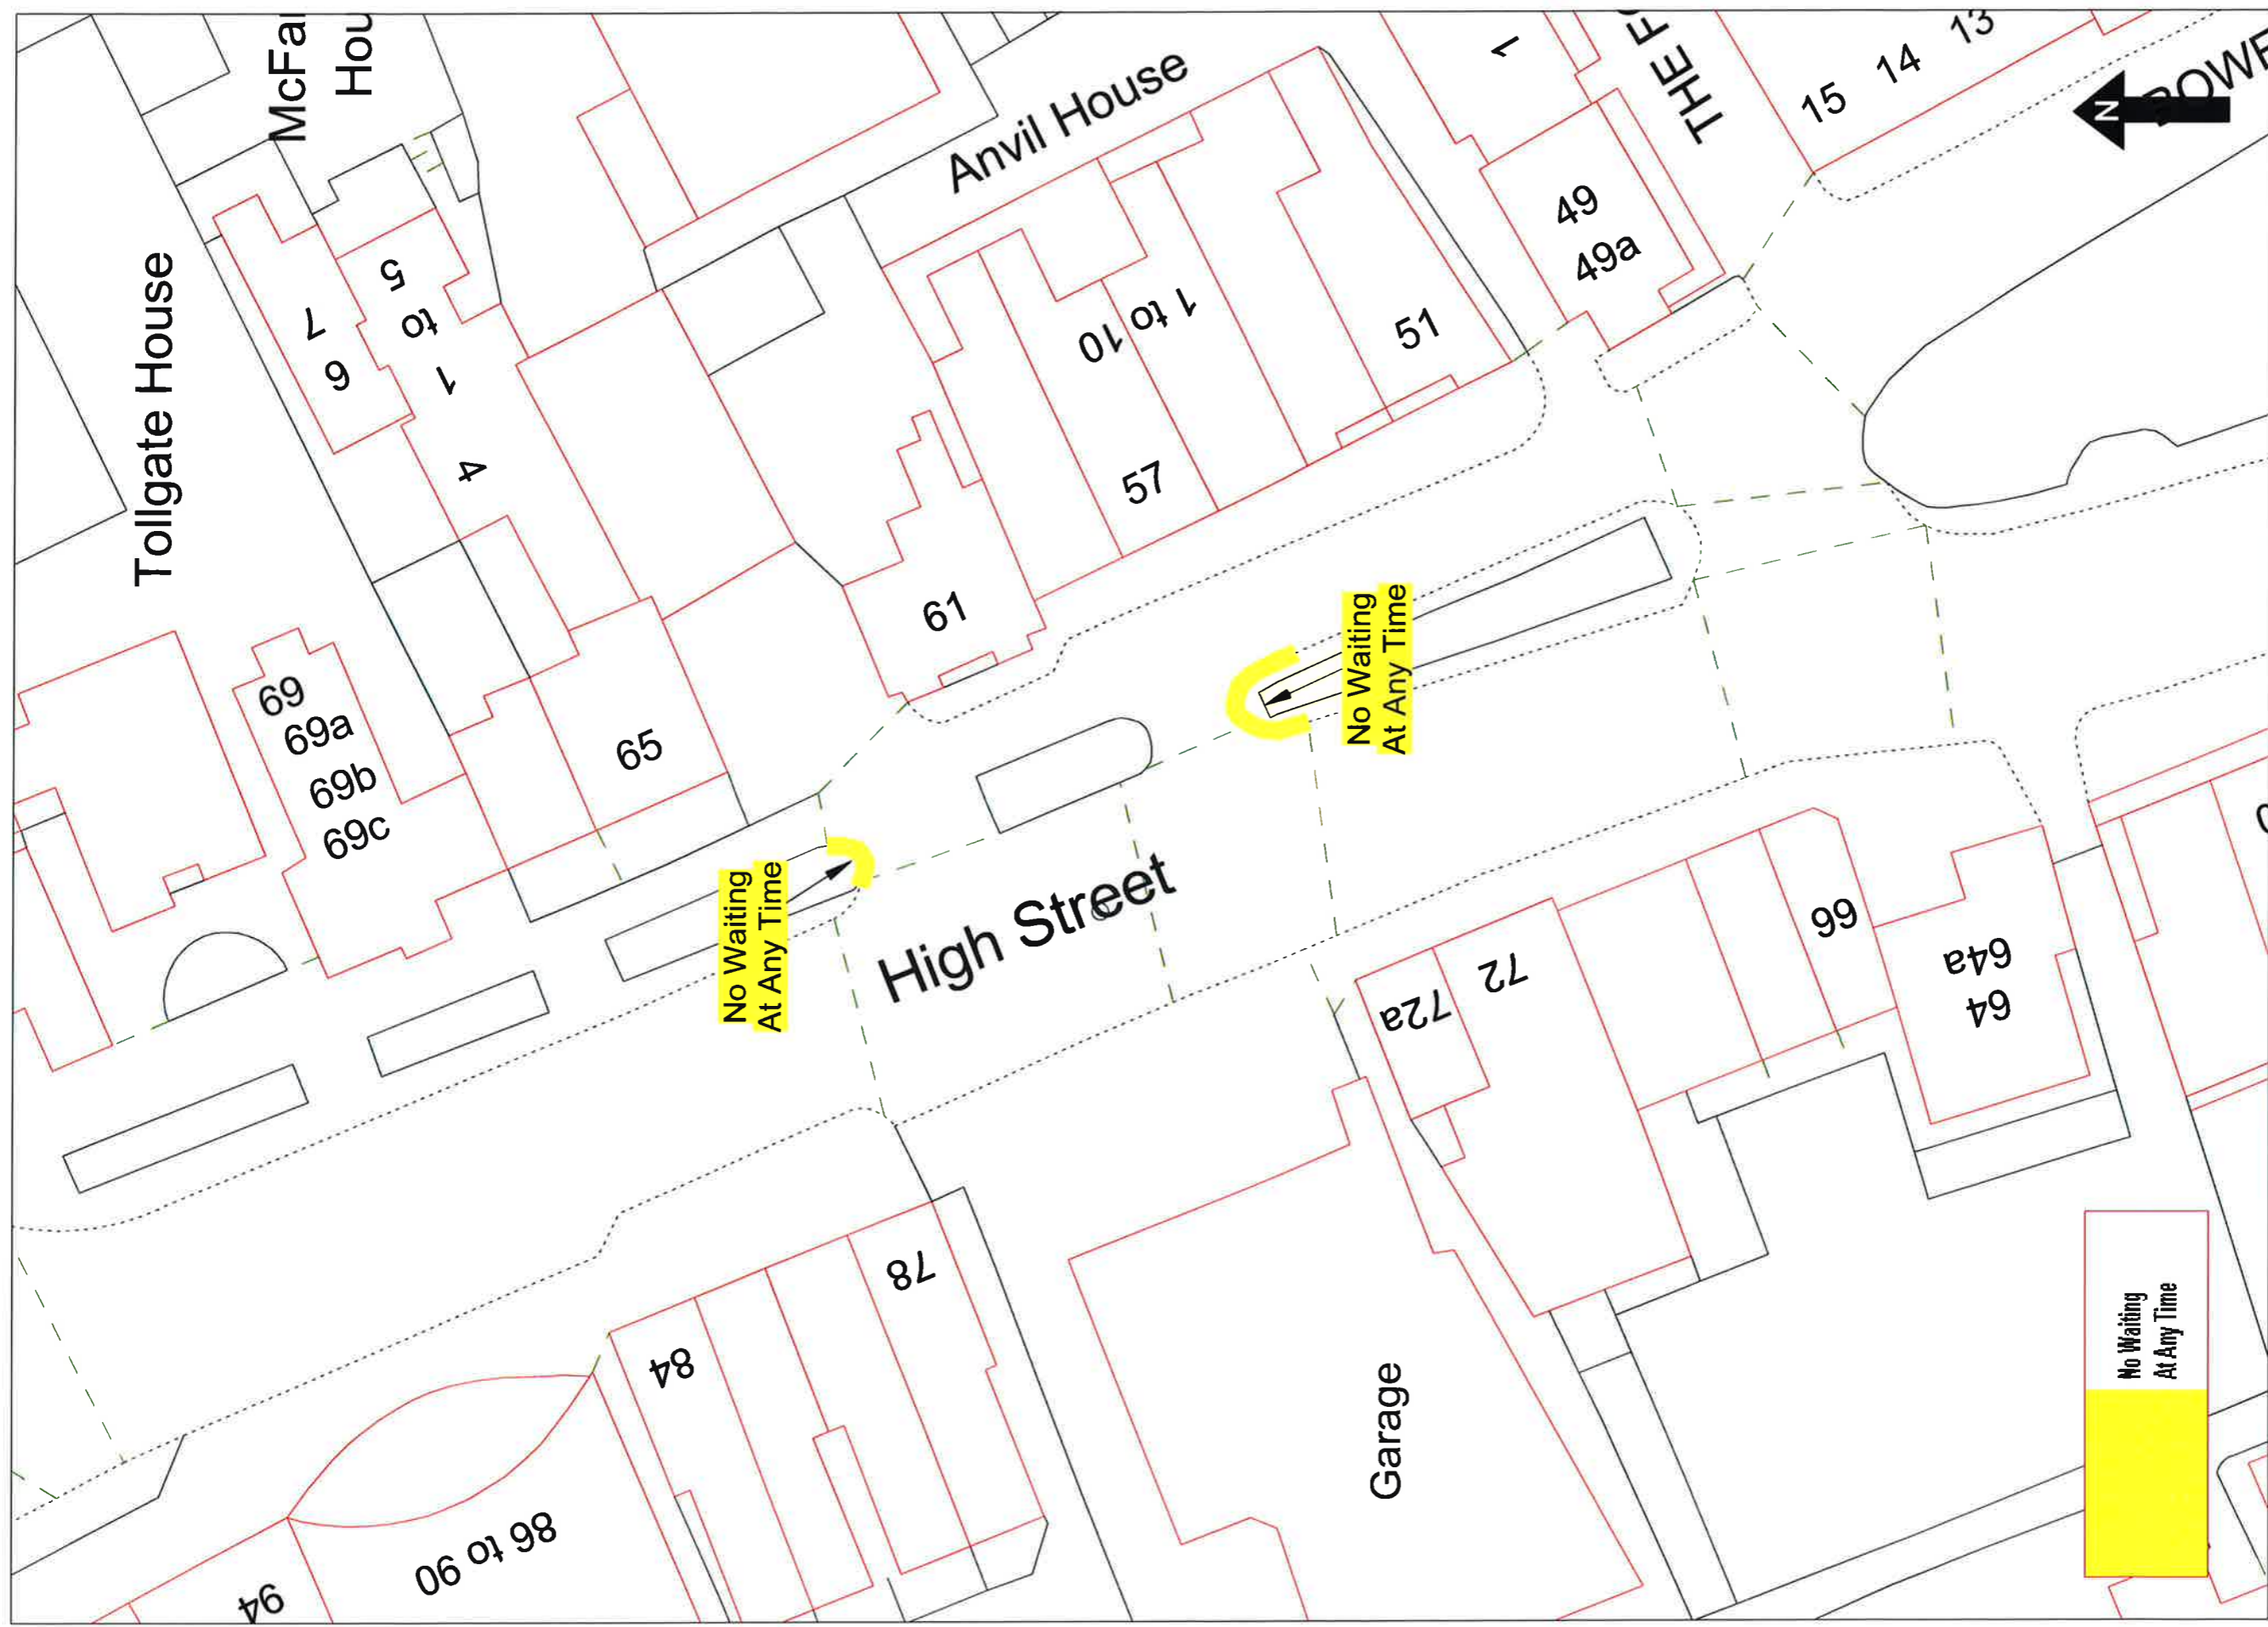

Church Green Area

Scale 1:1000

Metres

AVE-07-2013

High Street - Vaughan Road

Scale 1:500

AVE-09-2013

High Street

Scale 1:500

AVE-10-2013

Leyton Road

Scale 1:500

Original Drawing Size A4