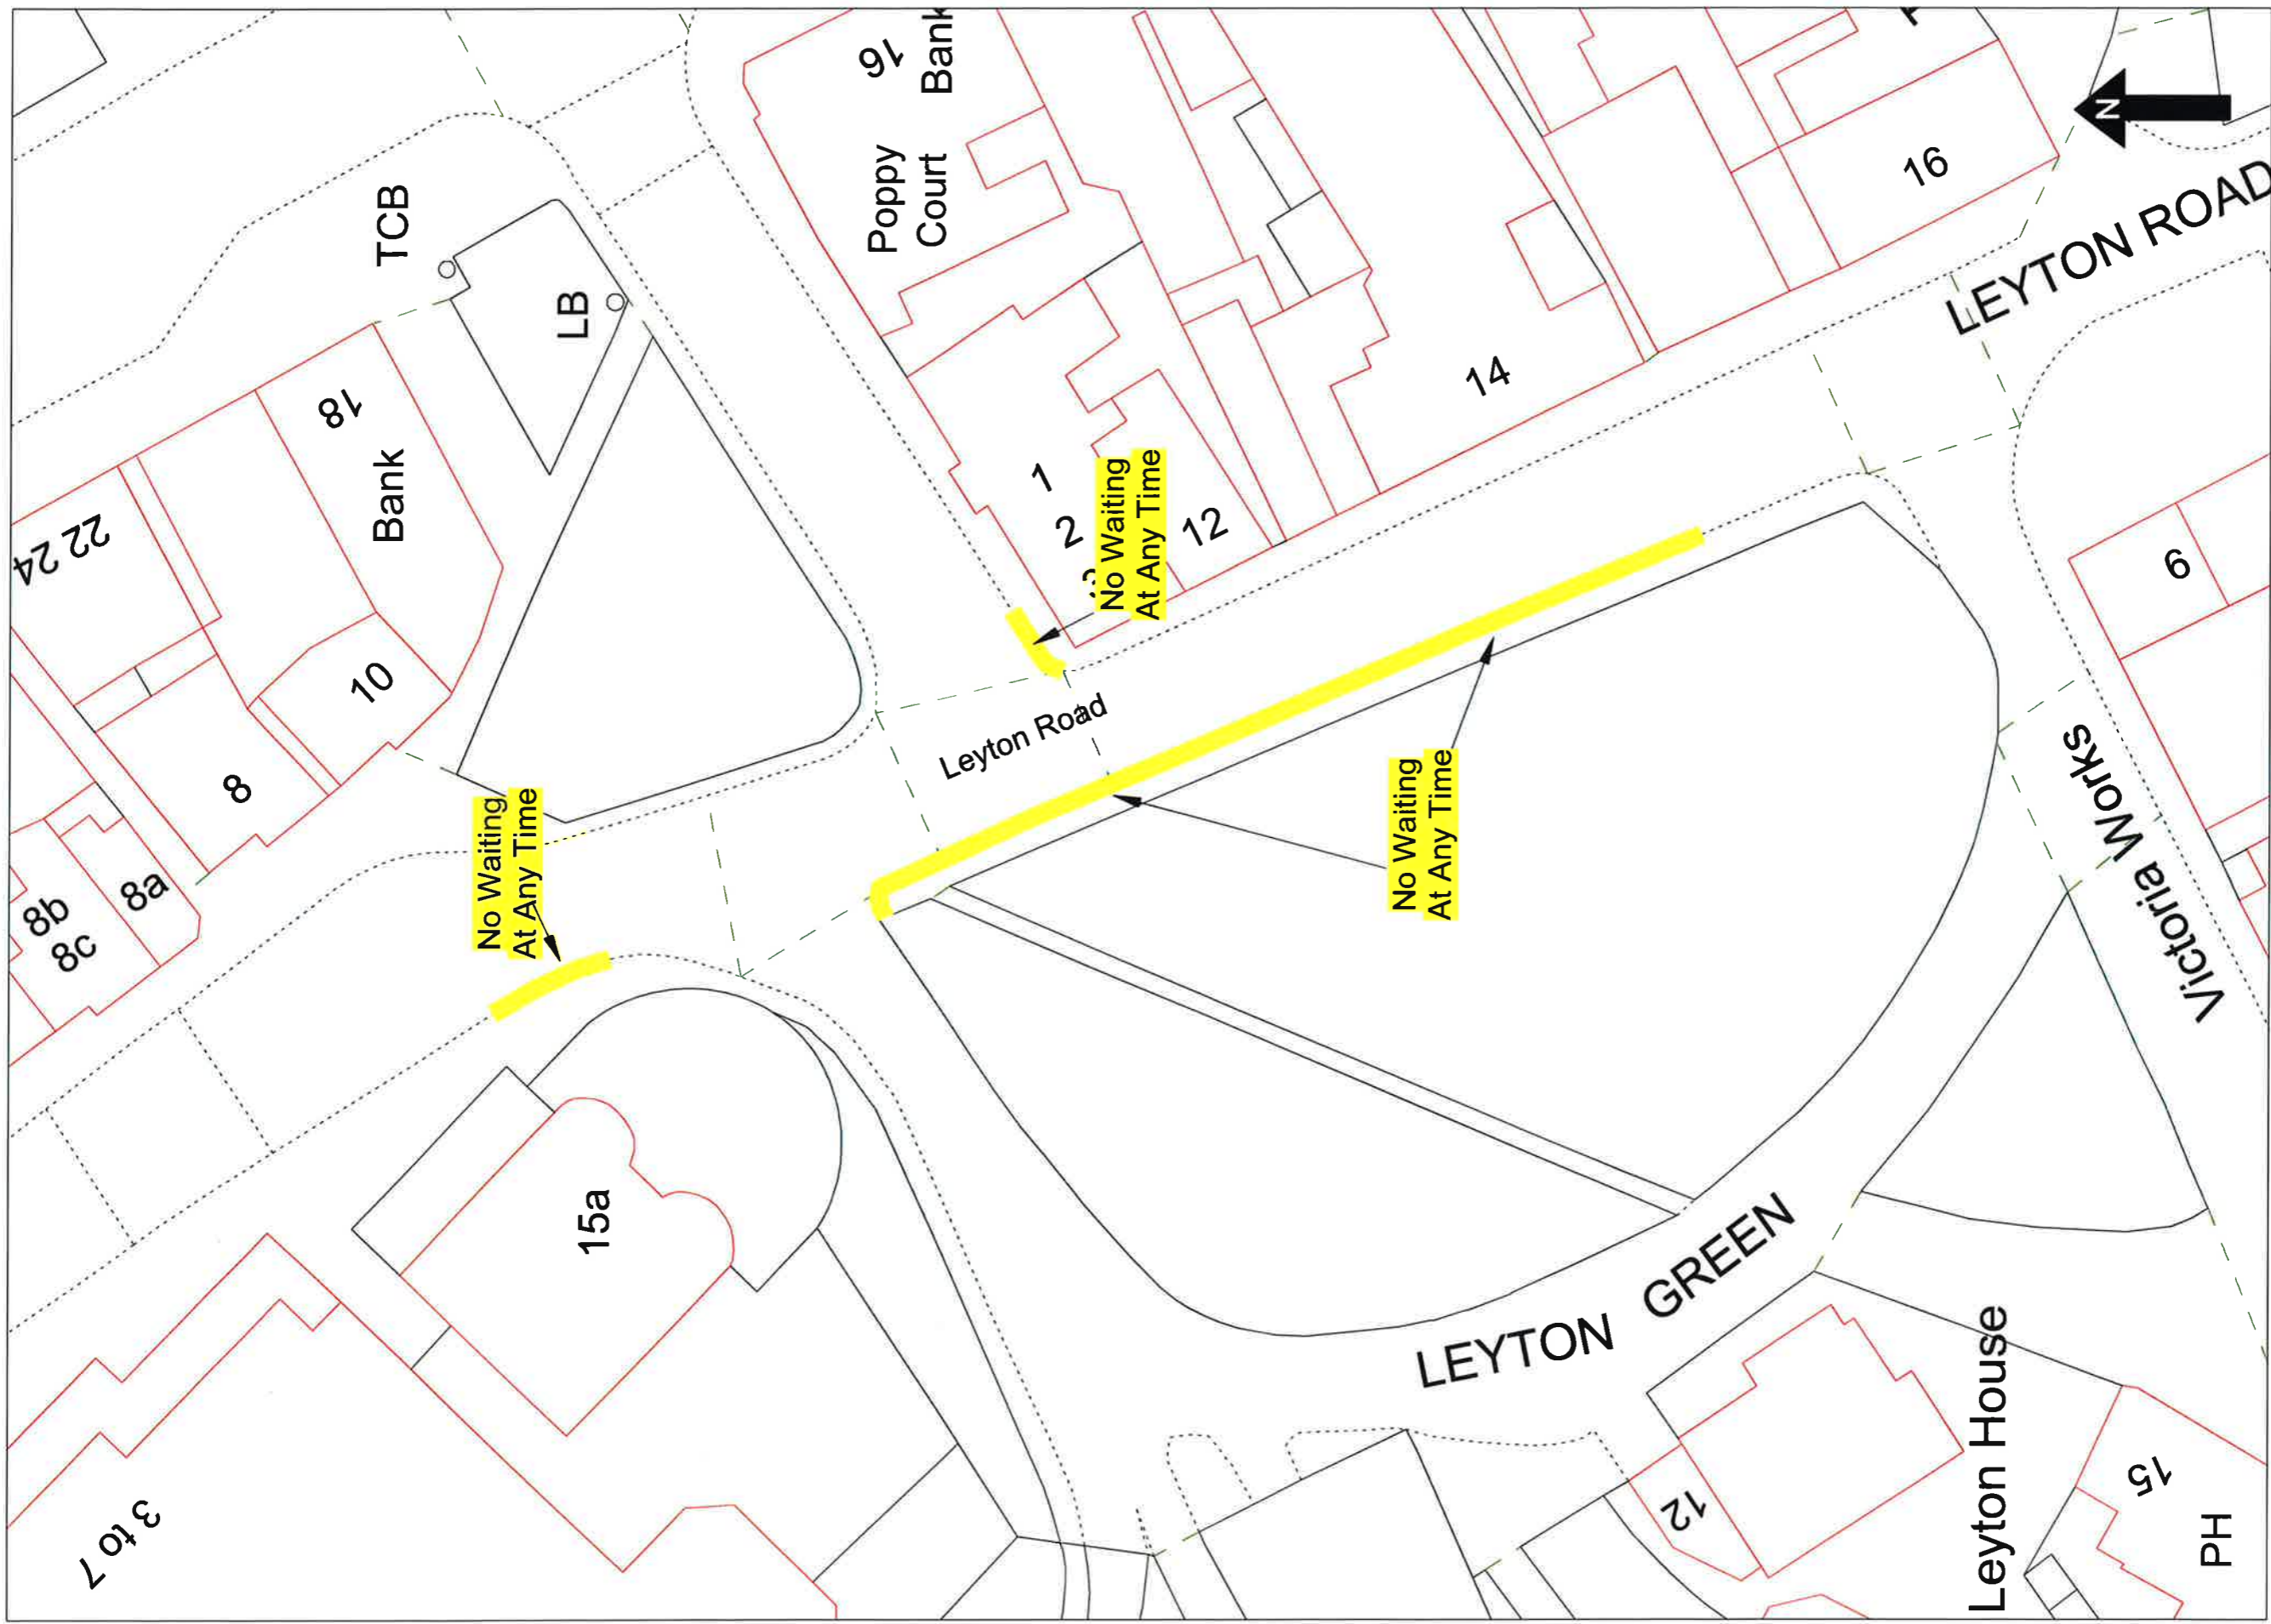

Church Green Area

Scale 1:1000

Metres

AVE-07-2013

High Street - Vaughan Road

Scale 1:500

AVE-09-2013

High Street

Scale 1:500

AVE-10-2013

Leyton Road

Scale 1:500

Original Drawing Size A4