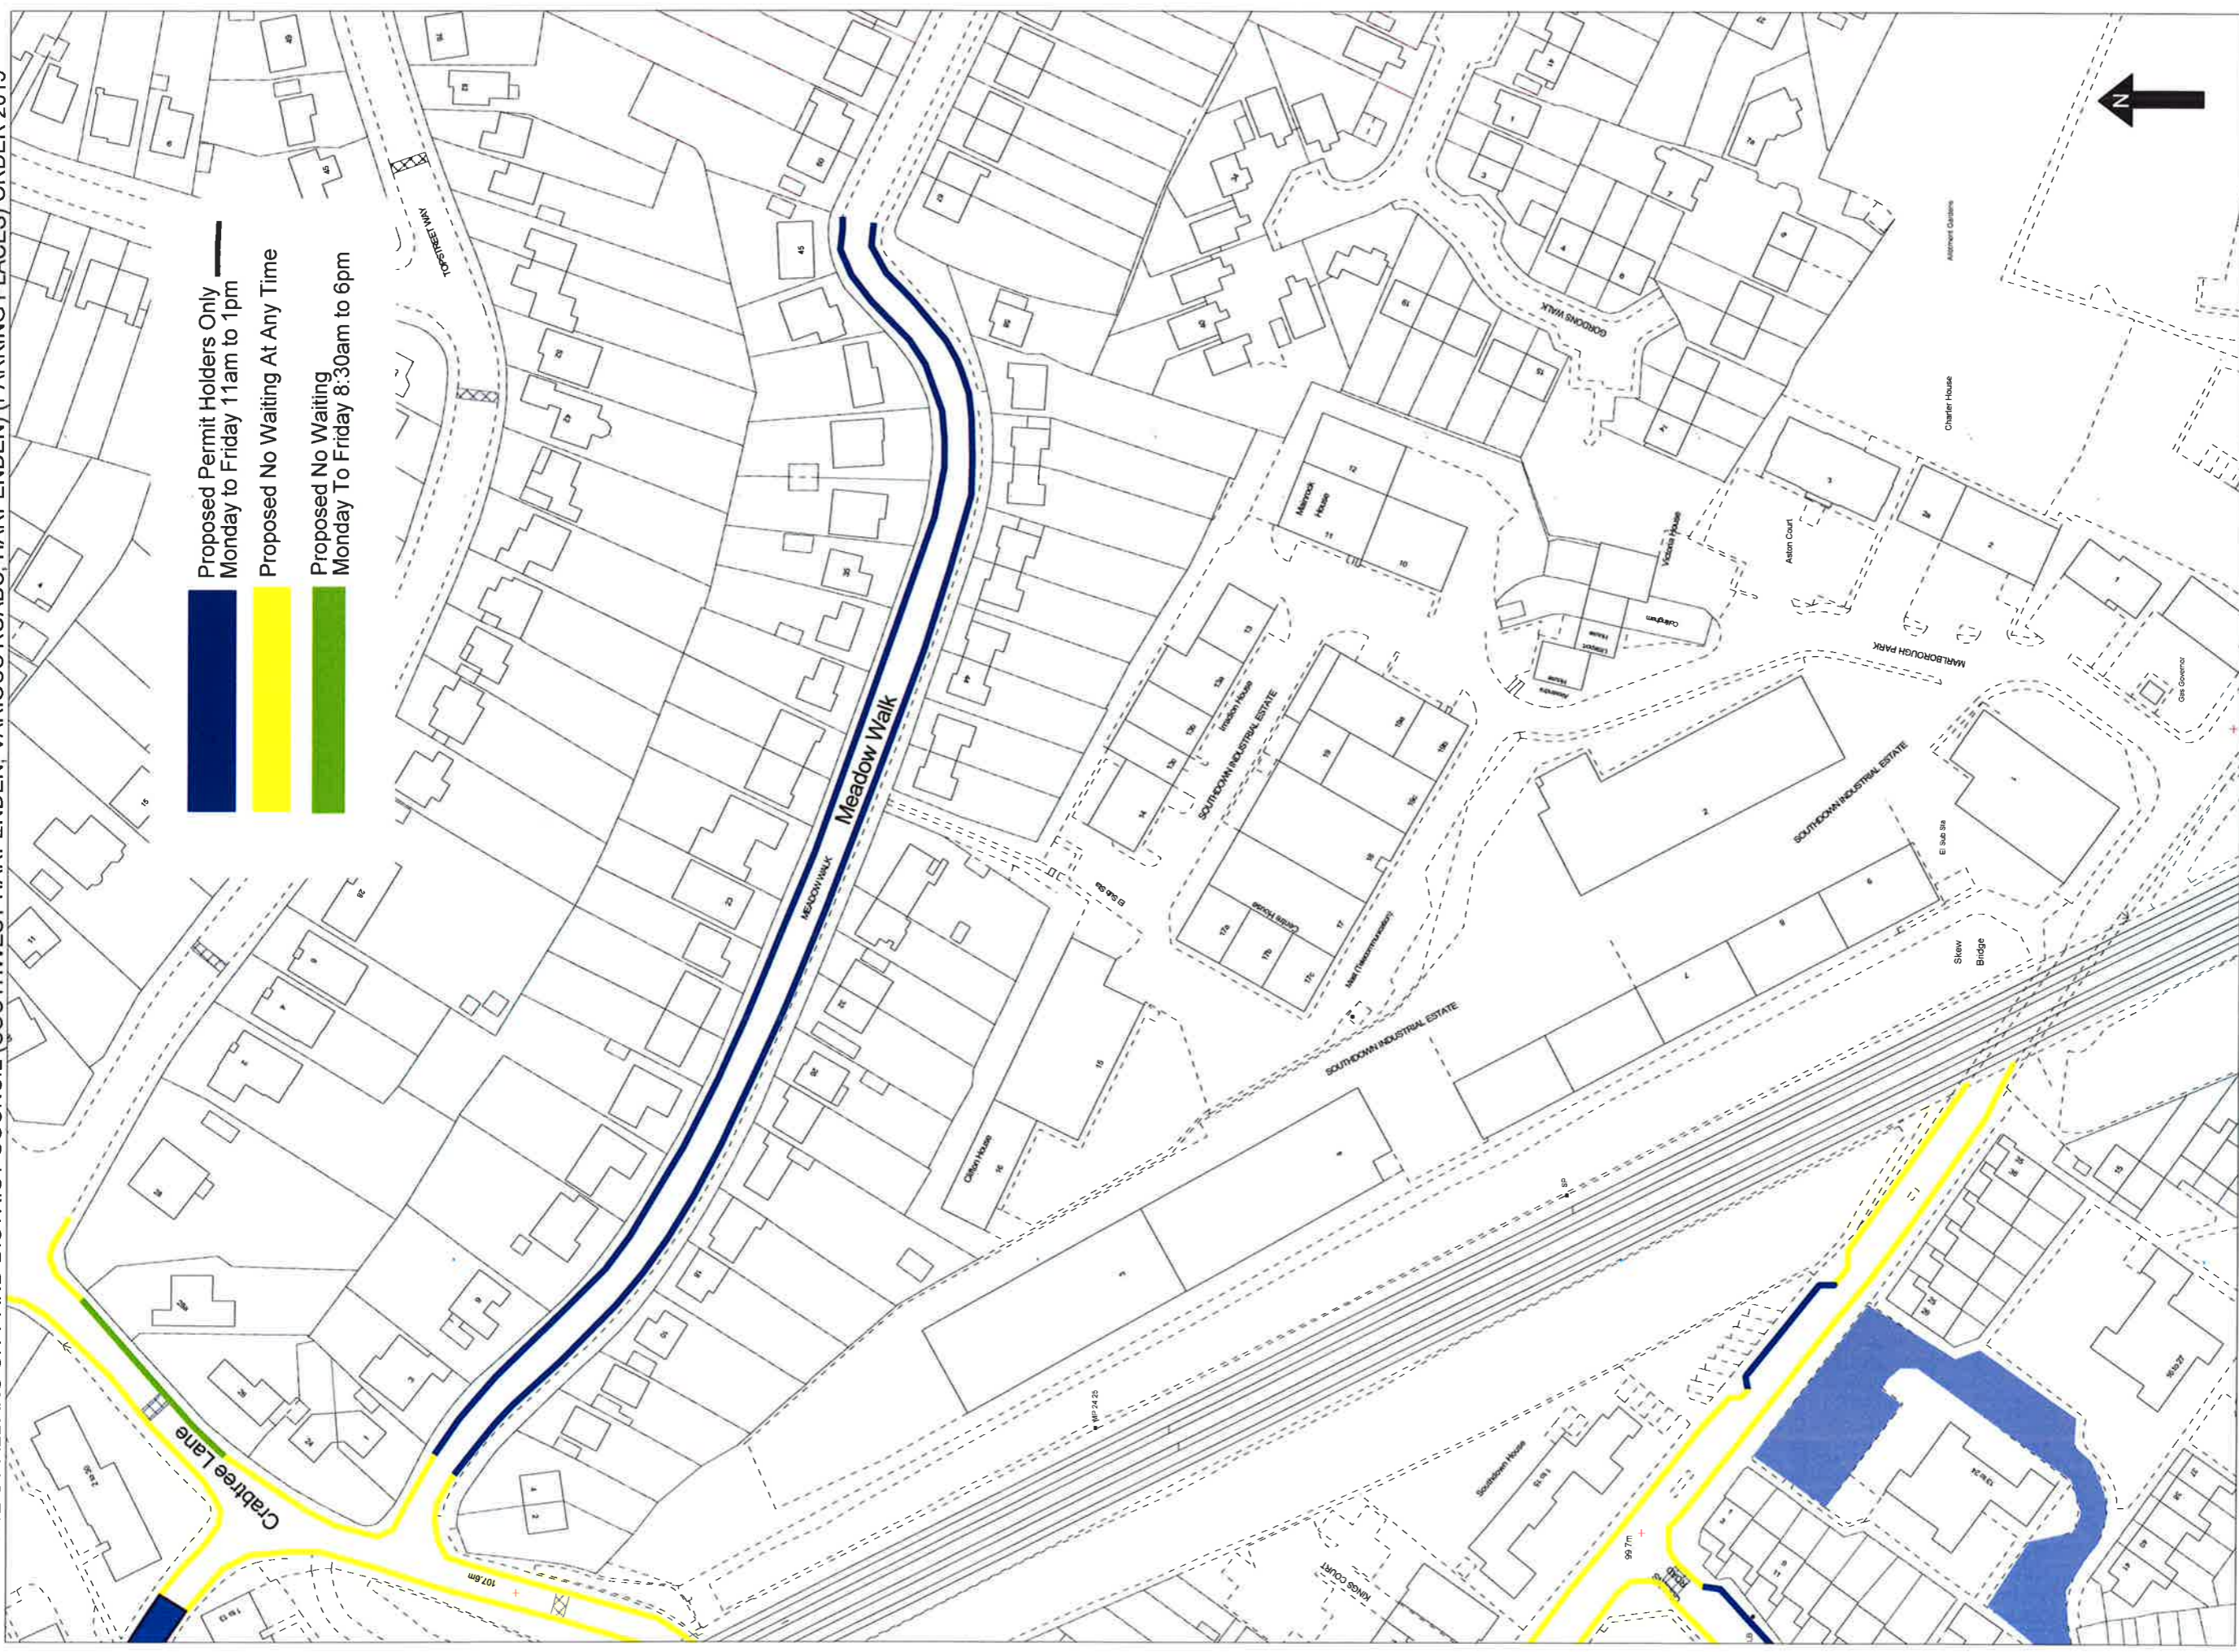

Southwest Harpenden

Crabtree Lane & Aysgarth Close

St Albans
City & District Council

Scale 1:1250

Southwest Harpenden

Meadow Walk

St Albans
City & District Council

Scale 1:1250

-  Proposed Permit Holders Only Parking Monday to Friday 11am to 1pm
-  Proposed Permit Holders Only Parking Monday to Friday 11am to 1pm
-  Proposed No Waiting Monday to Friday 8:30am to 6pm
-  Proposed No Waiting At Any Time
-  Proposed 1 hour limited waiting no return within 1 hours and Permit Holders Monday to Friday 11am to 1pm