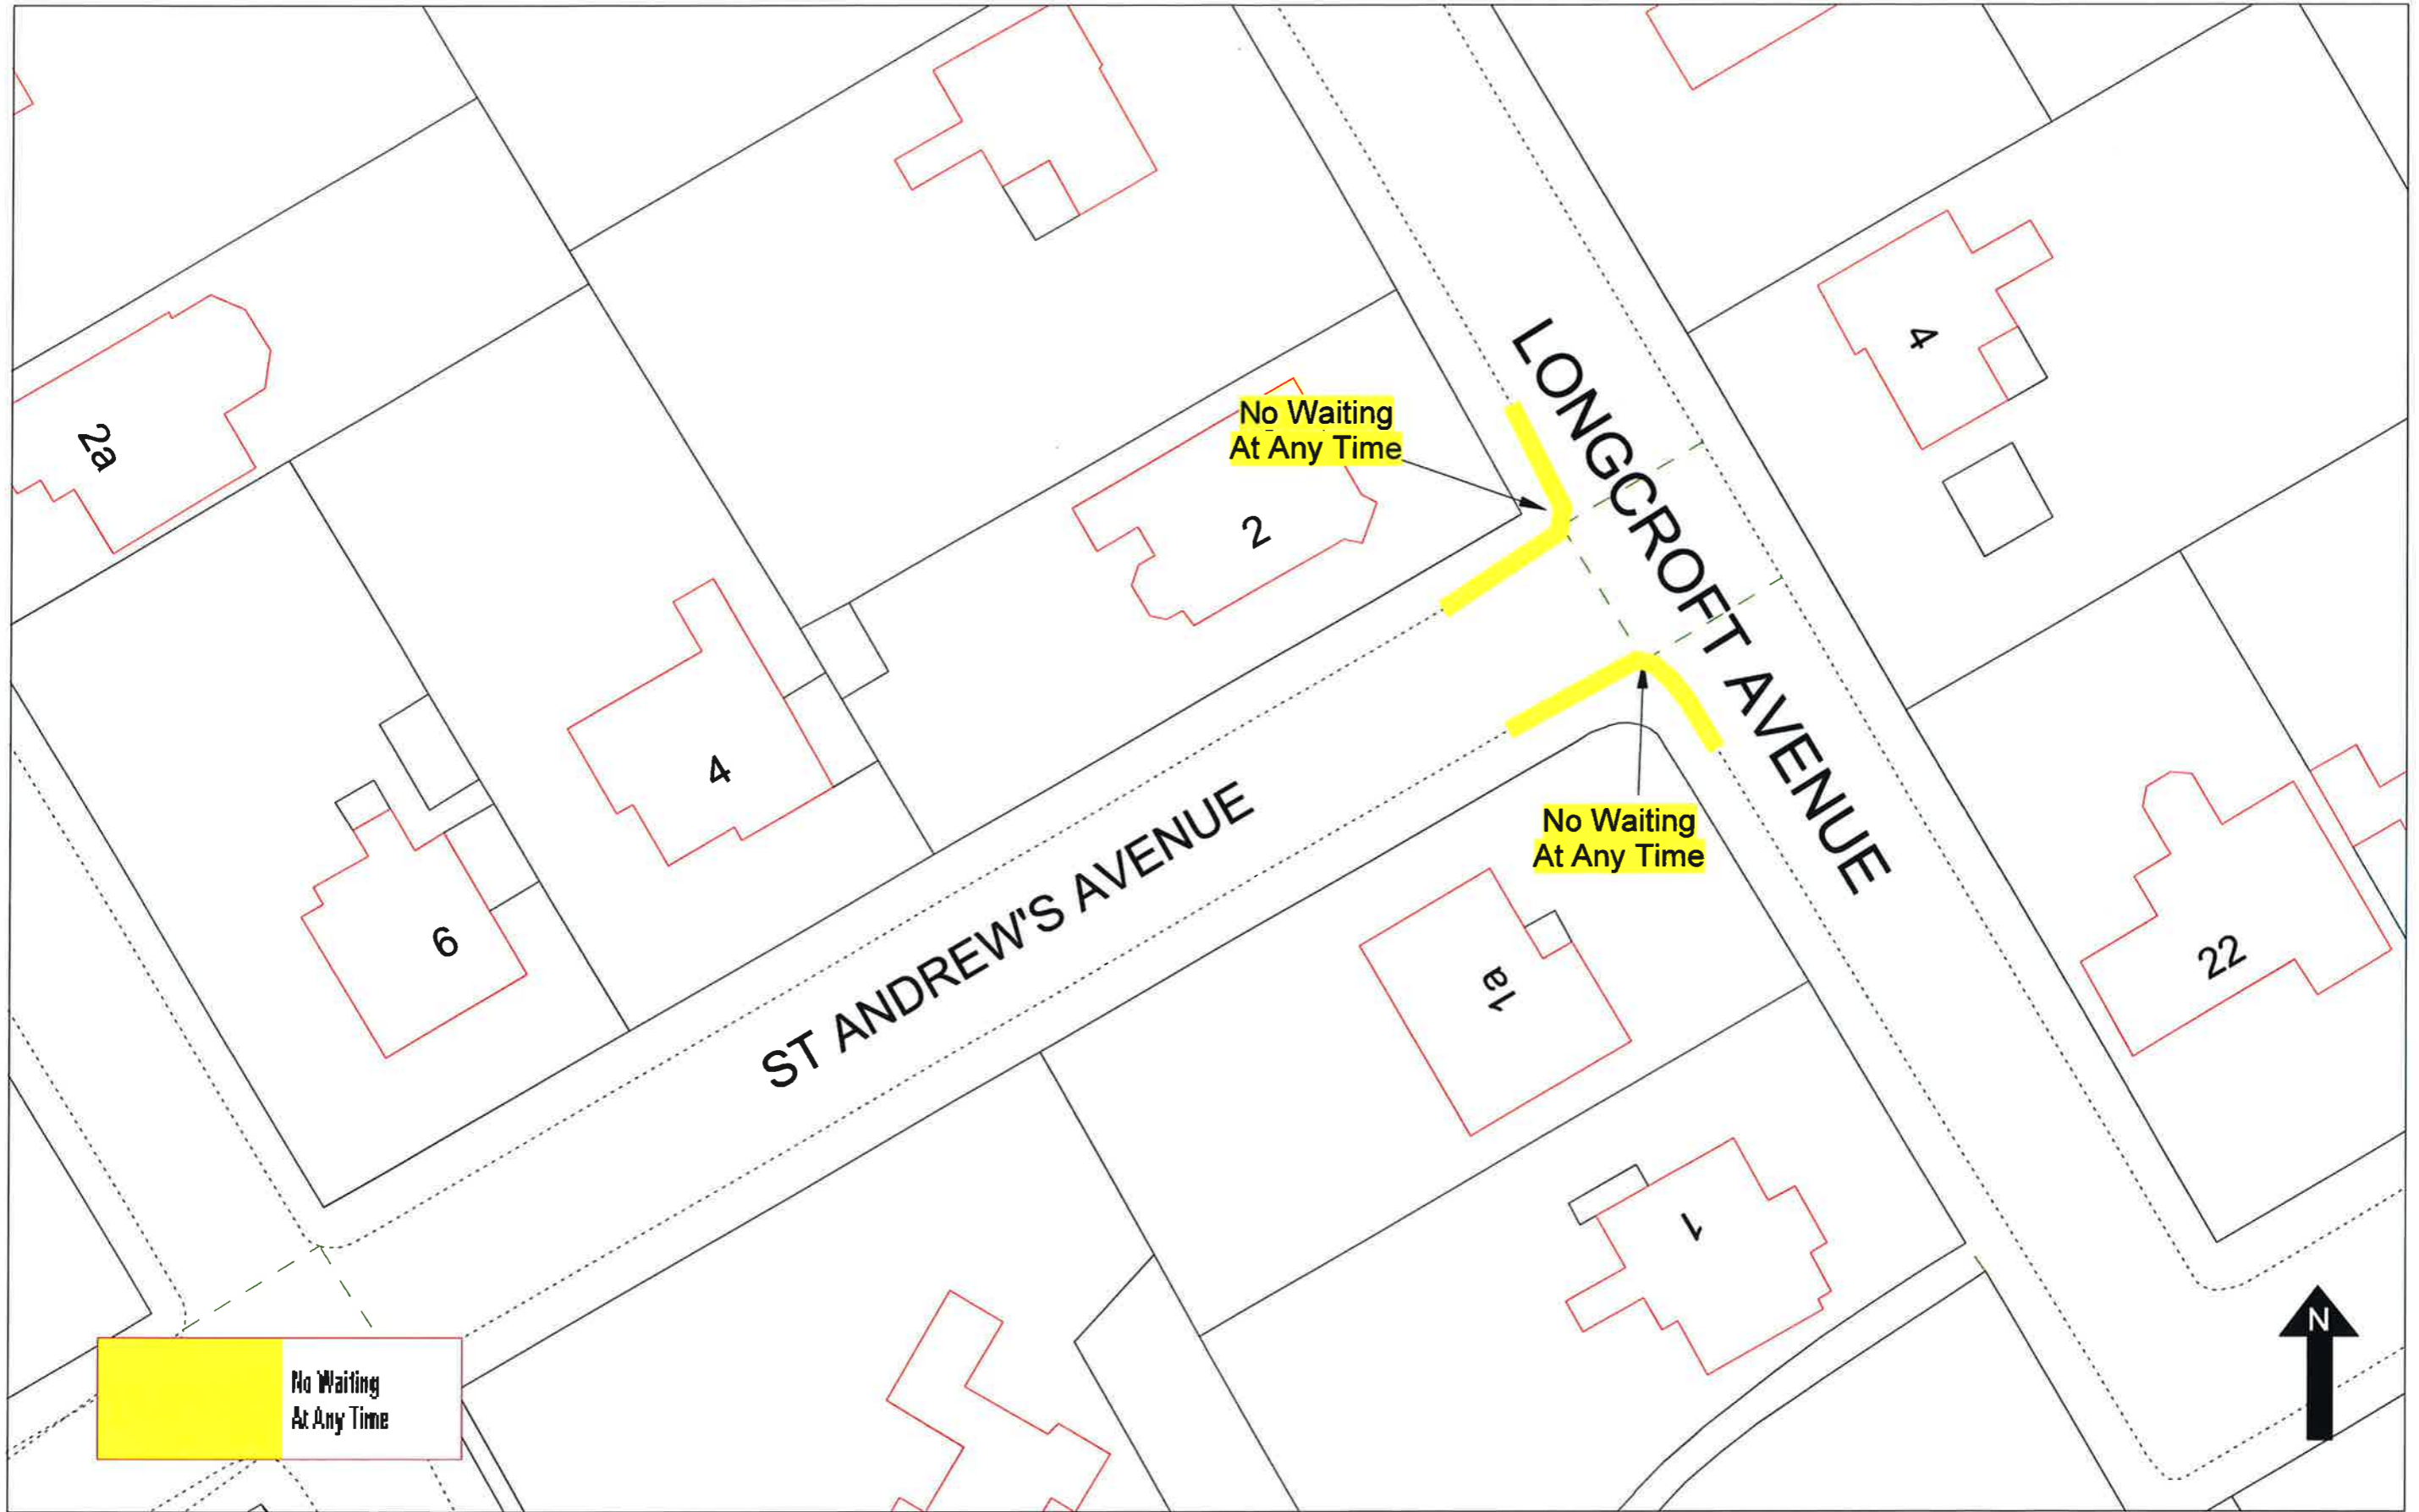

# Rosebery Avenue & Townsend Lane

Scale 1:500

Original Drawing Size A4

# St Andrew's & Longcroft Avenues

Scale 1:500

Original Drawing Size A4

AVE-05-2013

# Longcroft Avenue & Townsend Lane

Scale 1:500

# Longcroft Avenue & Park Avenue North

AVE-03-2013

Original Drawing Size A4

© Crown copyright and database rights 2013 Ordnance Survey 100018953

**Douglas Road & Moreton Road**

Scale 1:500

AVE-01-2013

Original Drawing Size A4