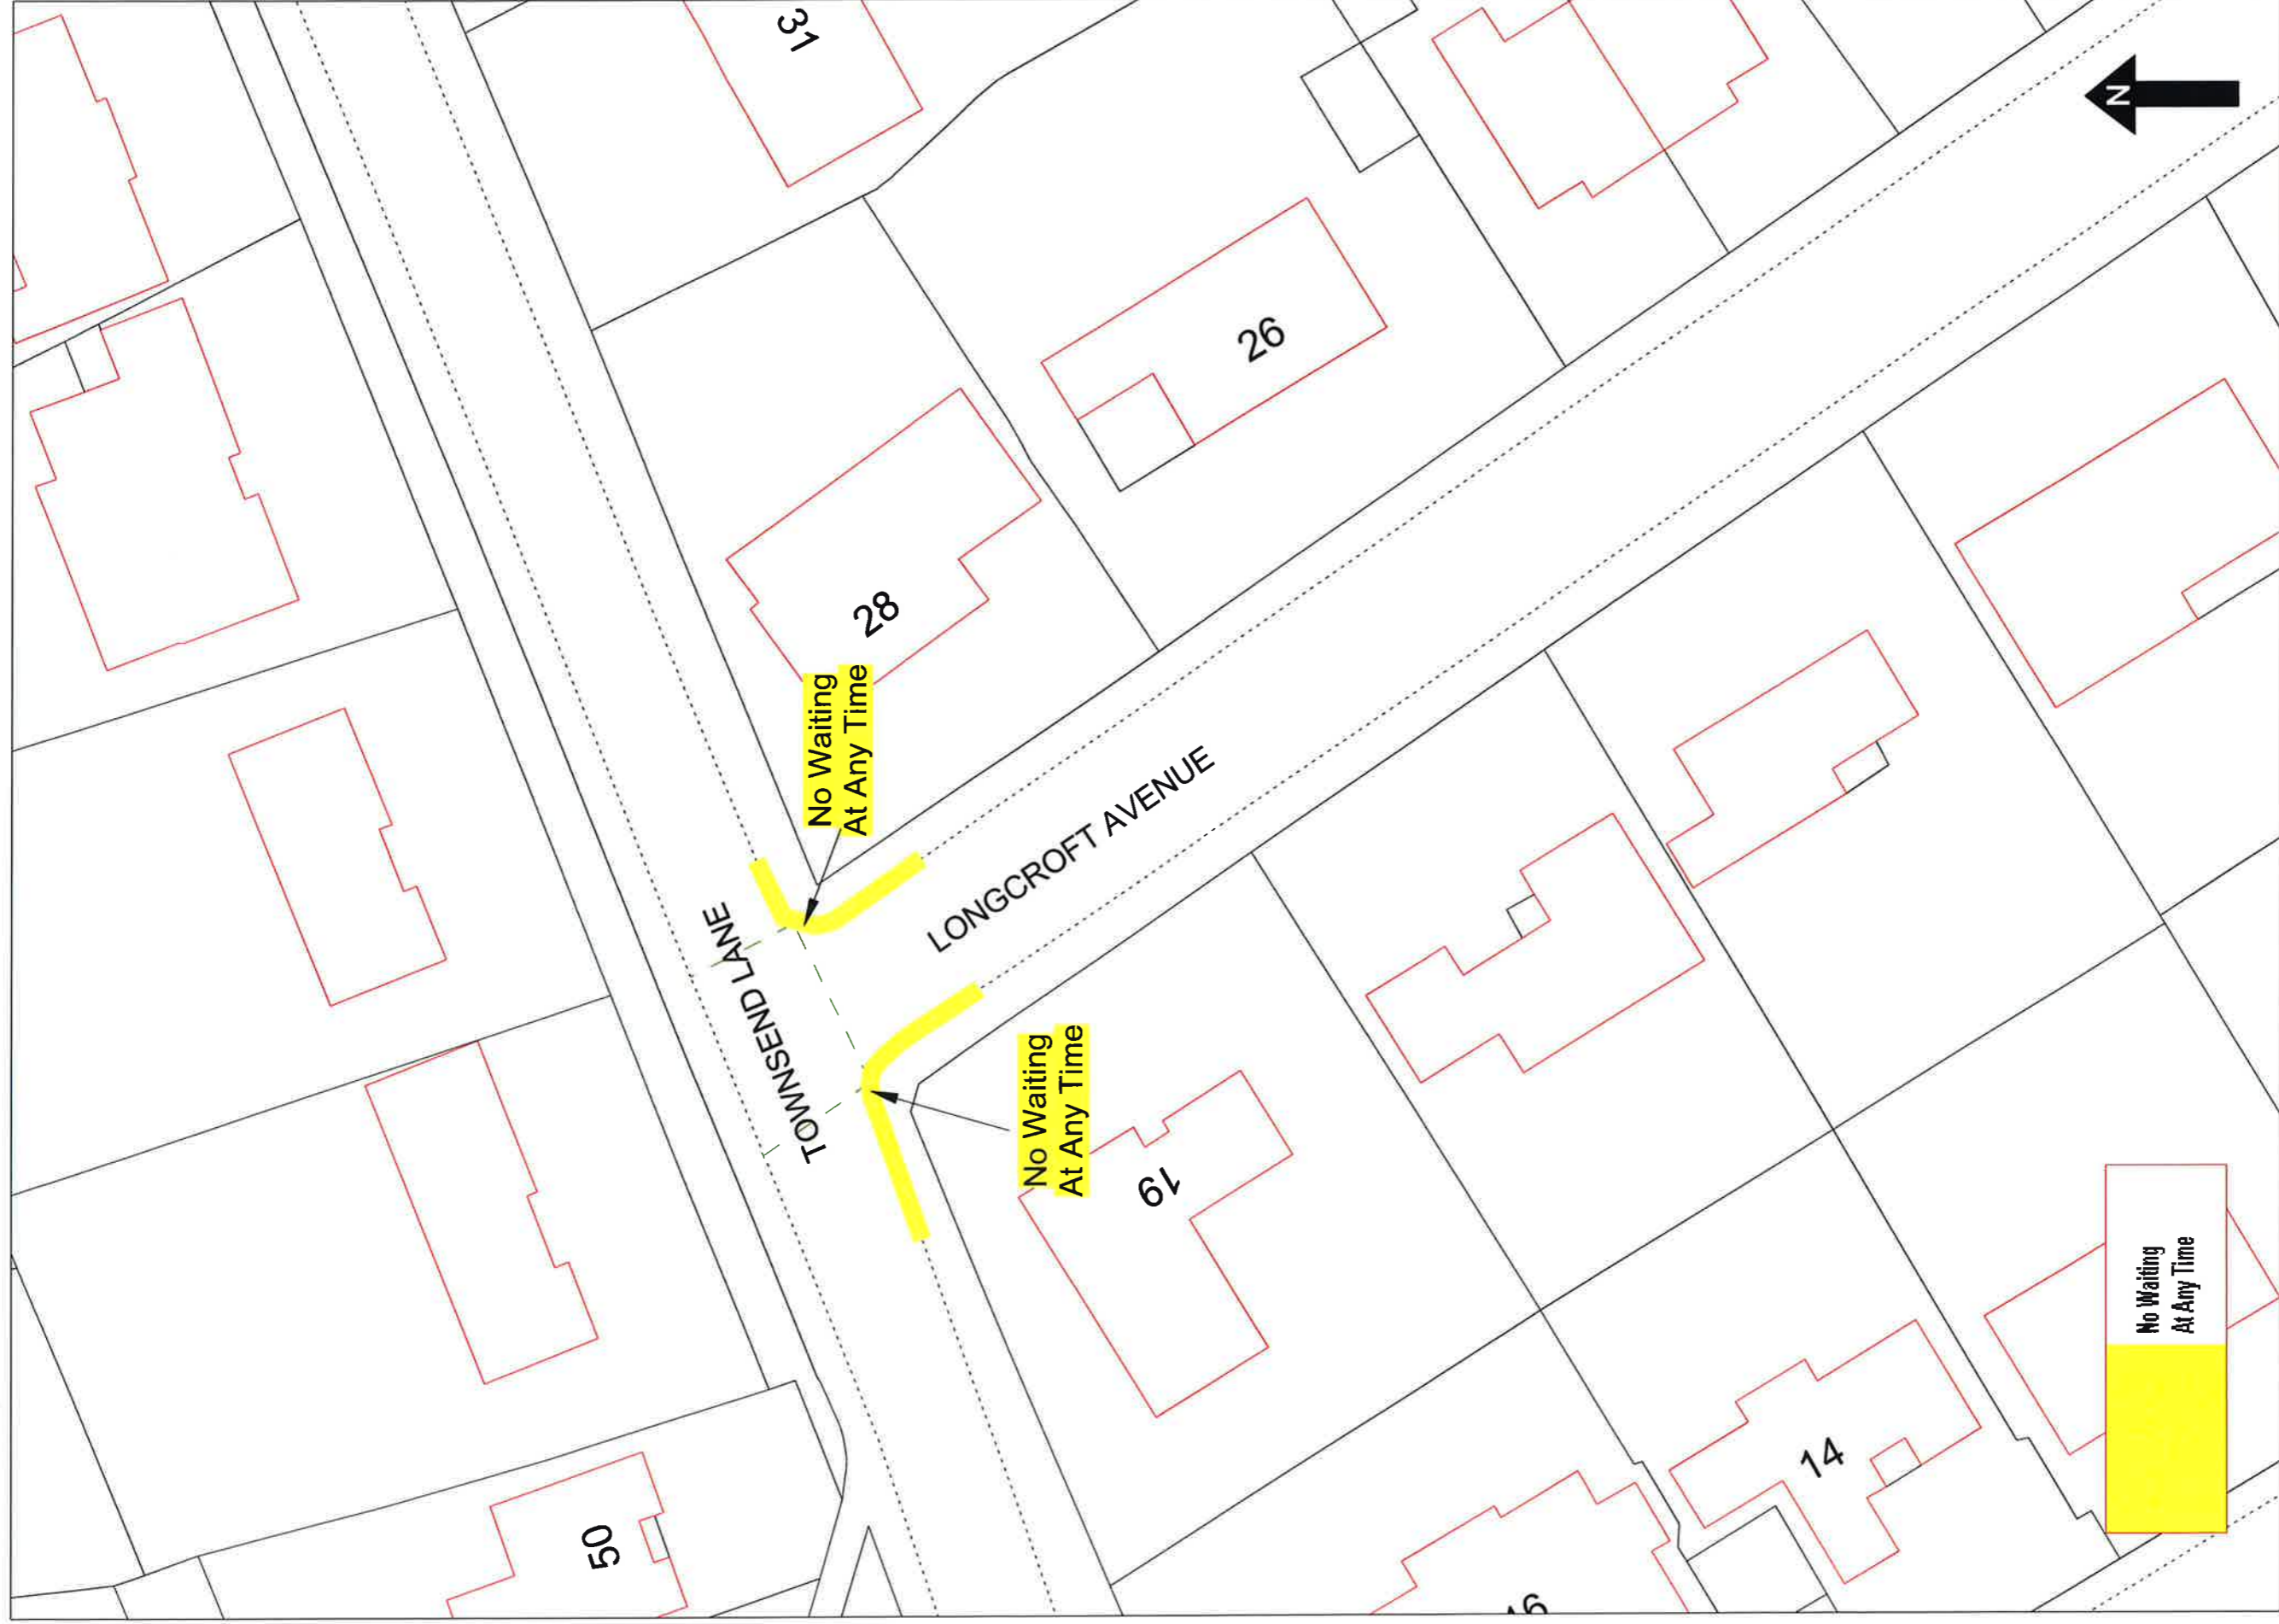

# Rosebery Avenue & Townsend Lane

Scale 1:500

Original Drawing Size A4

# St Andrew's & Longcroft Avenues

Scale 1:500

Original Drawing Size A4

AVE-05-2013

# Longcroft Avenue & Townsend Lane

Scale 1:500

# Longcroft Avenue & Park Avenue North

AVE-03-2013

Original Drawing Size A4

© Crown copyright and database rights 2013 Ordnance Survey 100018953

**Douglas Road & Moreton Road**

Scale 1:500

AVE-01-2013

Original Drawing Size A4