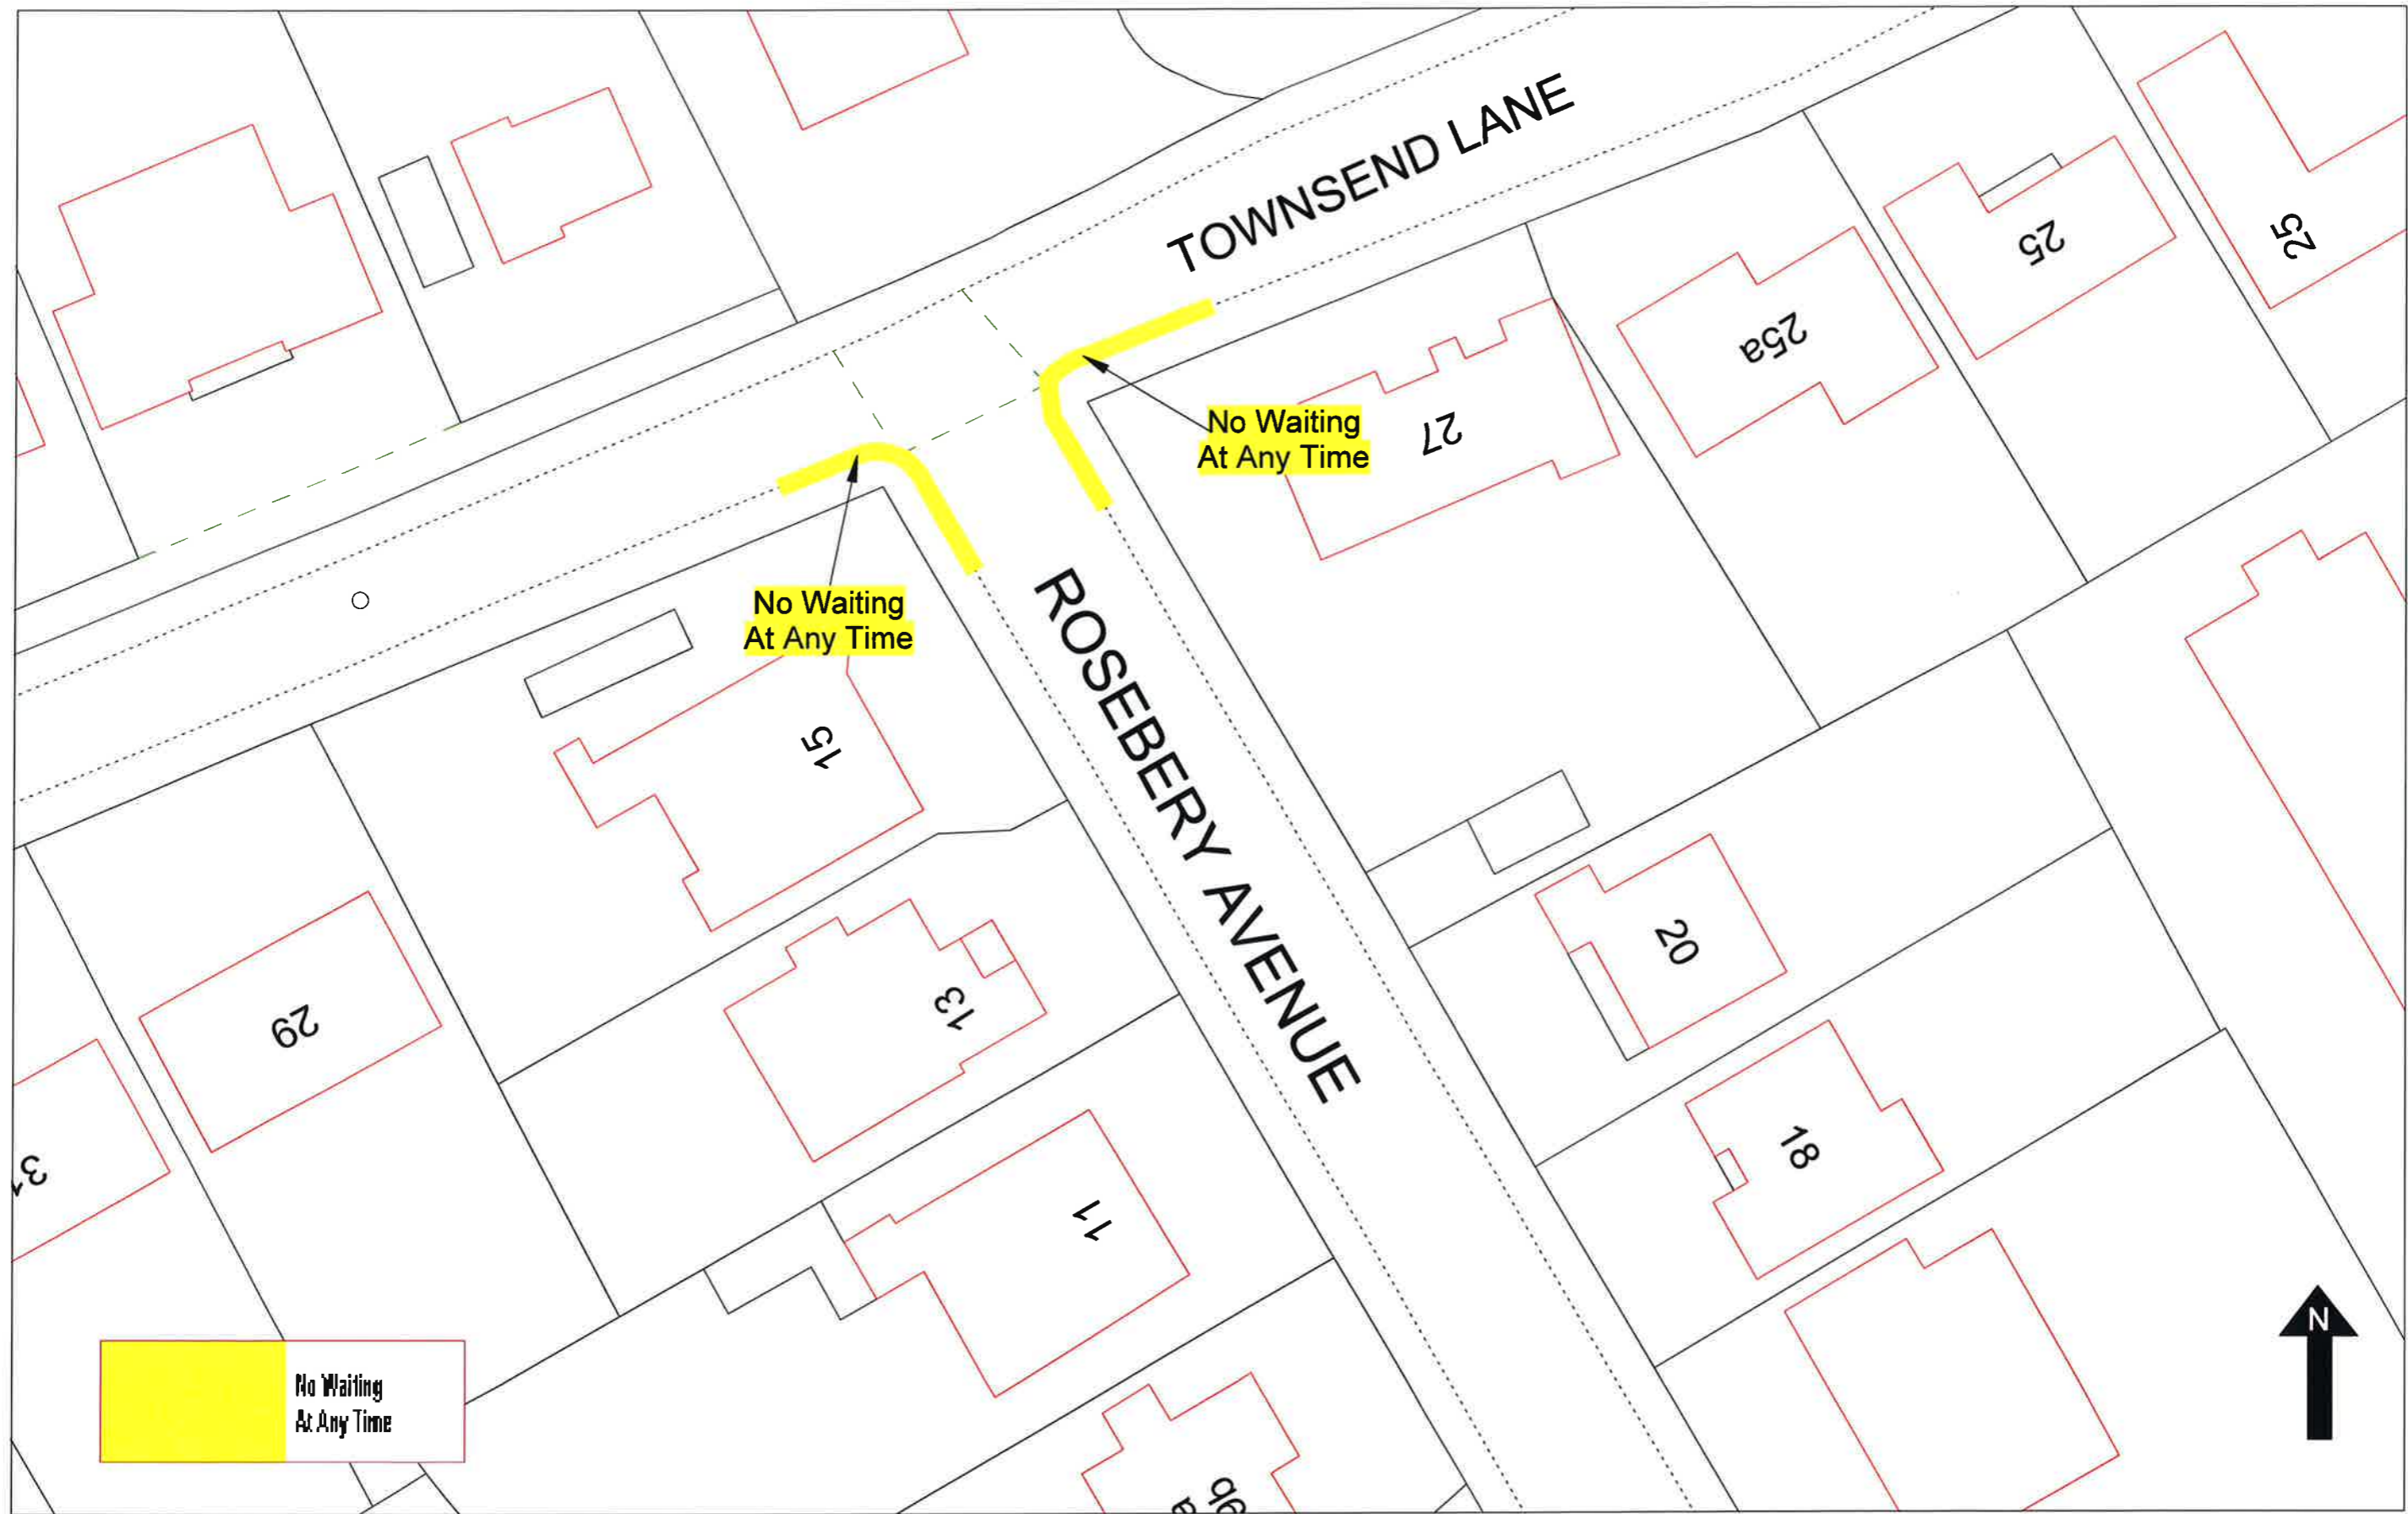

# Rosebery Avenue & Townsend Lane

Scale 1:500

Original Drawing Size A4

# St Andrew's & Longcroft Avenues

Scale 1:500

Original Drawing Size A4

AVE-05-2013

# Longcroft Avenue & Townsend Lane

Scale 1:500

# Longcroft Avenue & Park Avenue North

AVE-03-2013

Original Drawing Size A4

© Crown copyright and database rights 2013 Ordnance Survey 100018953

**Douglas Road & Moreton Road**

Scale 1:500

AVE-01-2013

Original Drawing Size A4