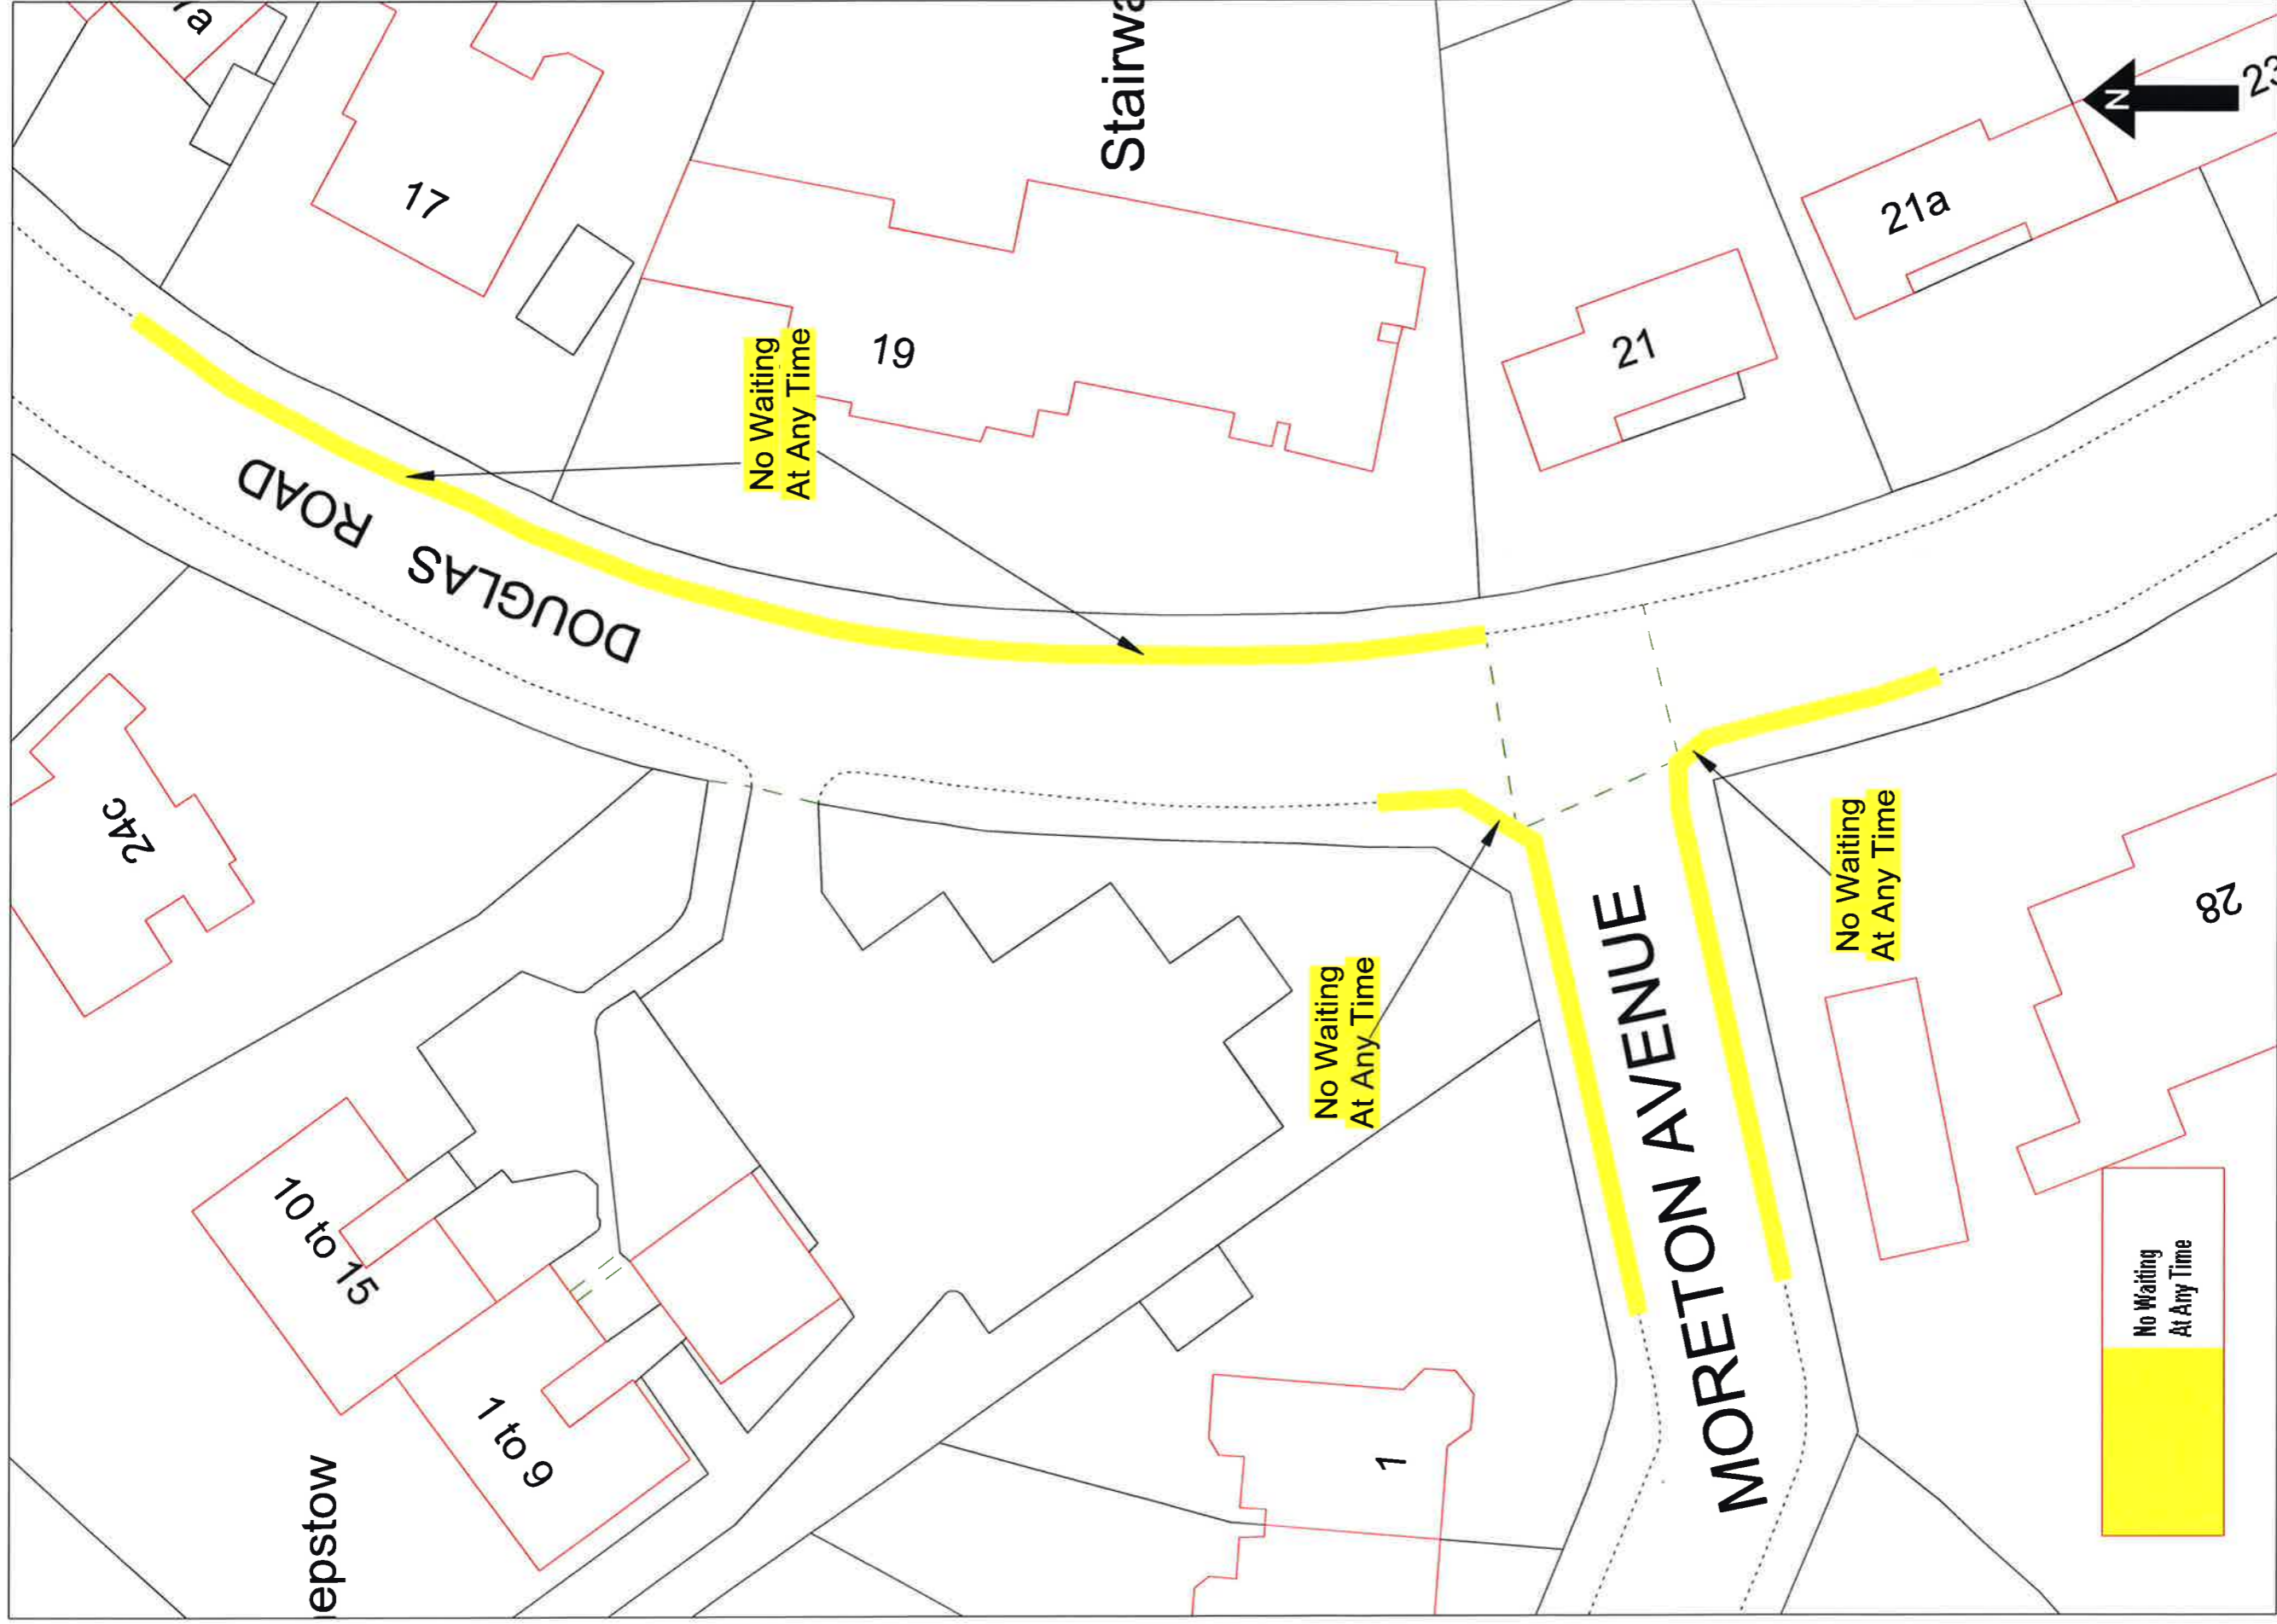

# Rosebery Avenue & Townsend Lane

Scale 1:500

Original Drawing Size A4

# Longcroft Avenue & Townsend Lane

Scale 1:500

# Longcroft Avenue & Park Avenue North

AVE-03-2013

Original Drawing Size A4

© Crown copyright and database rights 2013 Ordnance Survey 100018953

**Douglas Road & Moreton Road**

Scale 1:500

AVE-01-2013

Original Drawing Size A4