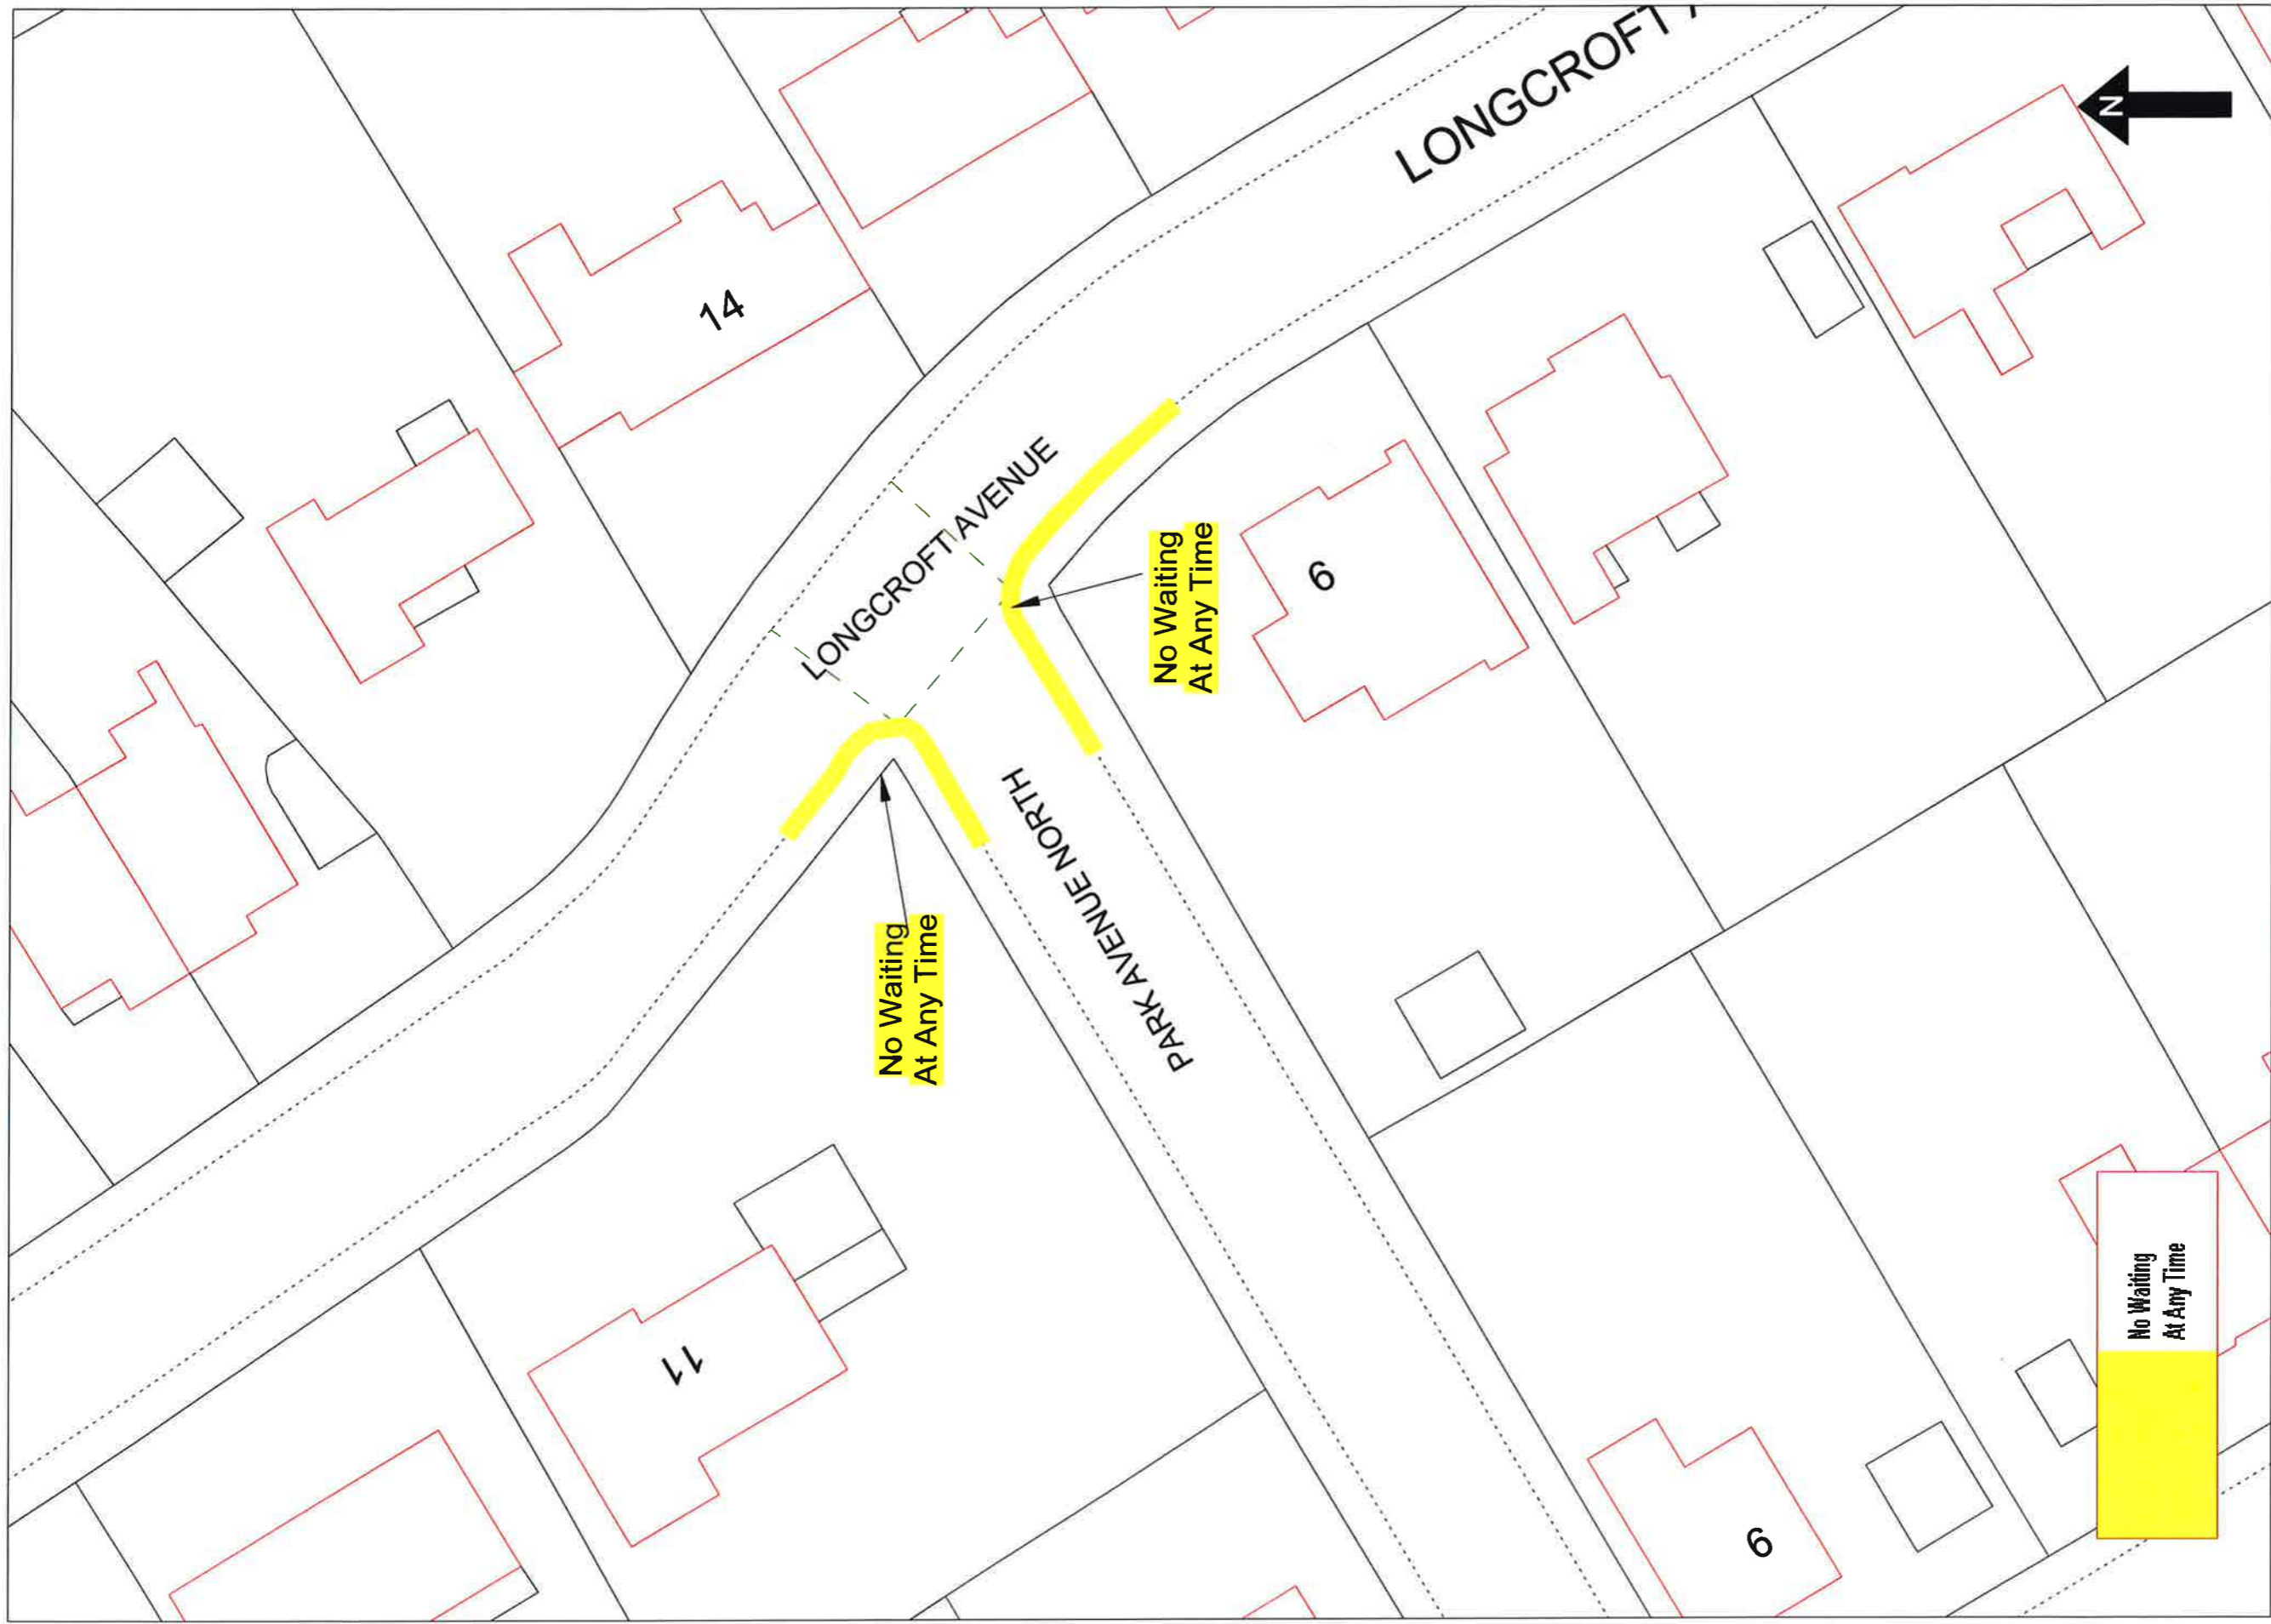

# Rosebery Avenue & Townsend Lane

Scale 1:500

Original Drawing Size A4

# St Andrew's & Longcroft Avenues

Scale 1:500

Original Drawing Size A4

AVE-05-2013

# Longcroft Avenue & Townsend Lane

Scale 1:500

# Longcroft Avenue & Park Avenue North

AVE-03-2013

Original Drawing Size A4

© Crown copyright and database rights 2013 Ordnance Survey 100018953

**Douglas Road & Moreton Road**

Scale 1:500

AVE-01-2013

Original Drawing Size A4