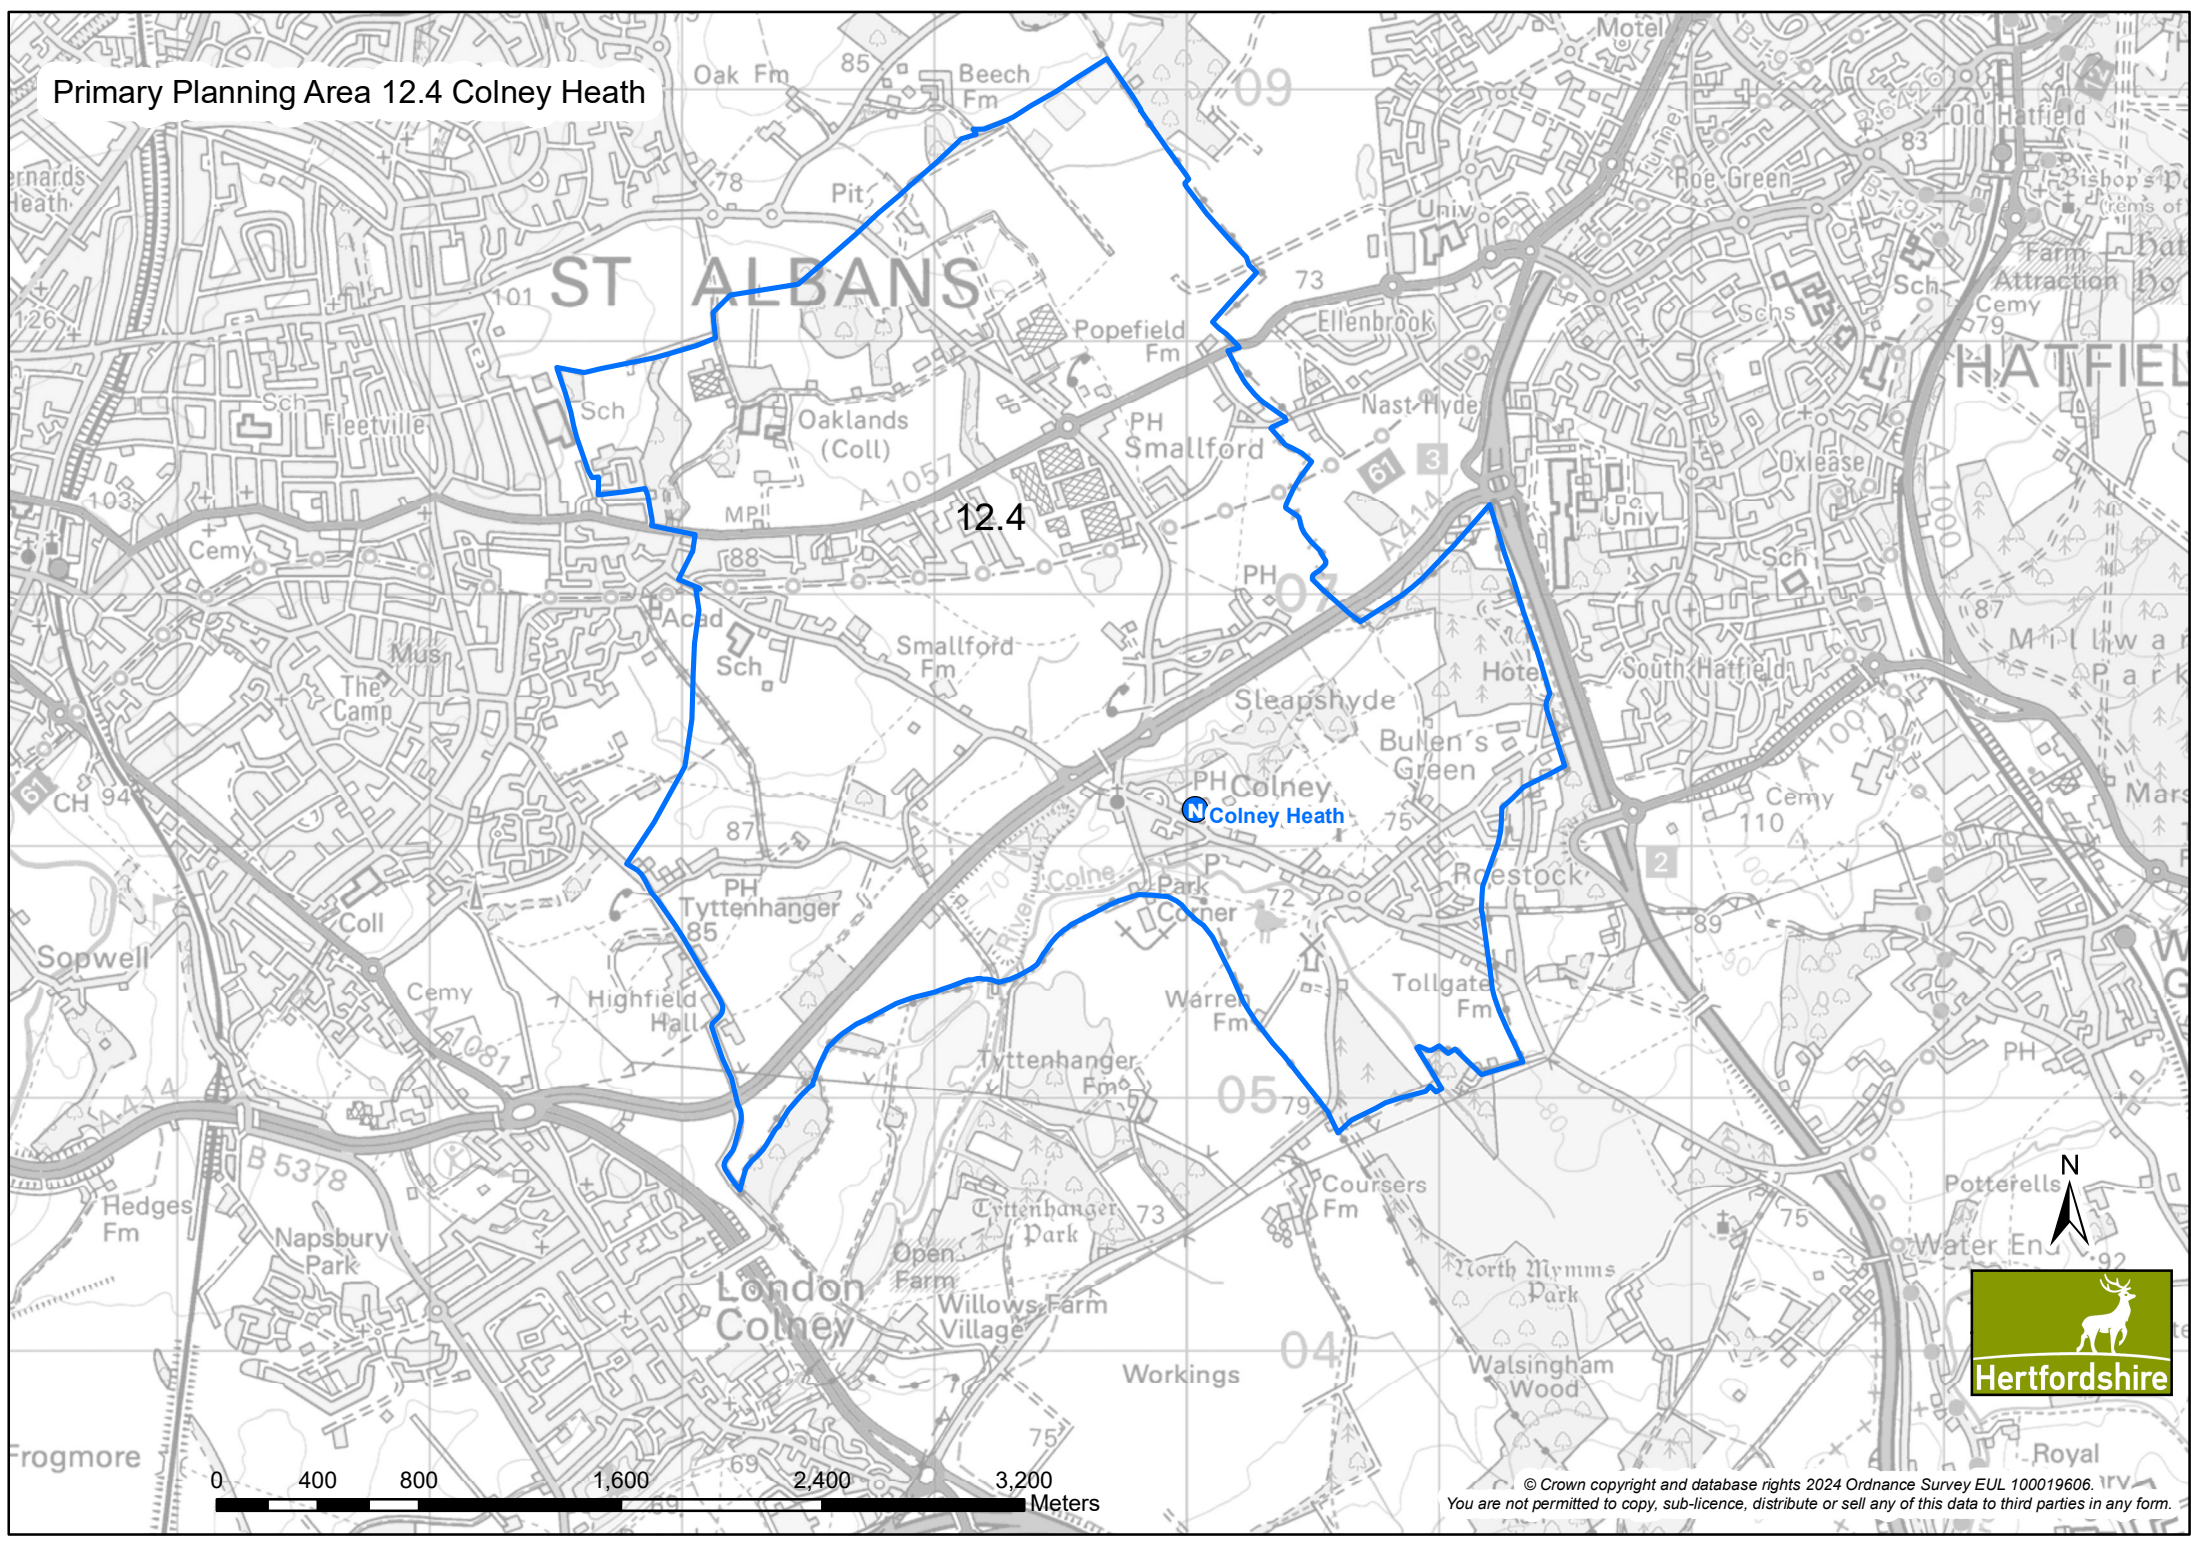

Primary Planning Area 12.4 Colney Heath

0 400 800 1,600 2,400 3,200 Meters

© Crown copyright and database rights 2024 Ordnance Survey EUL 100019606. You are not permitted to copy, sub-licence, distribute or sell any of this data to third parties in any form.