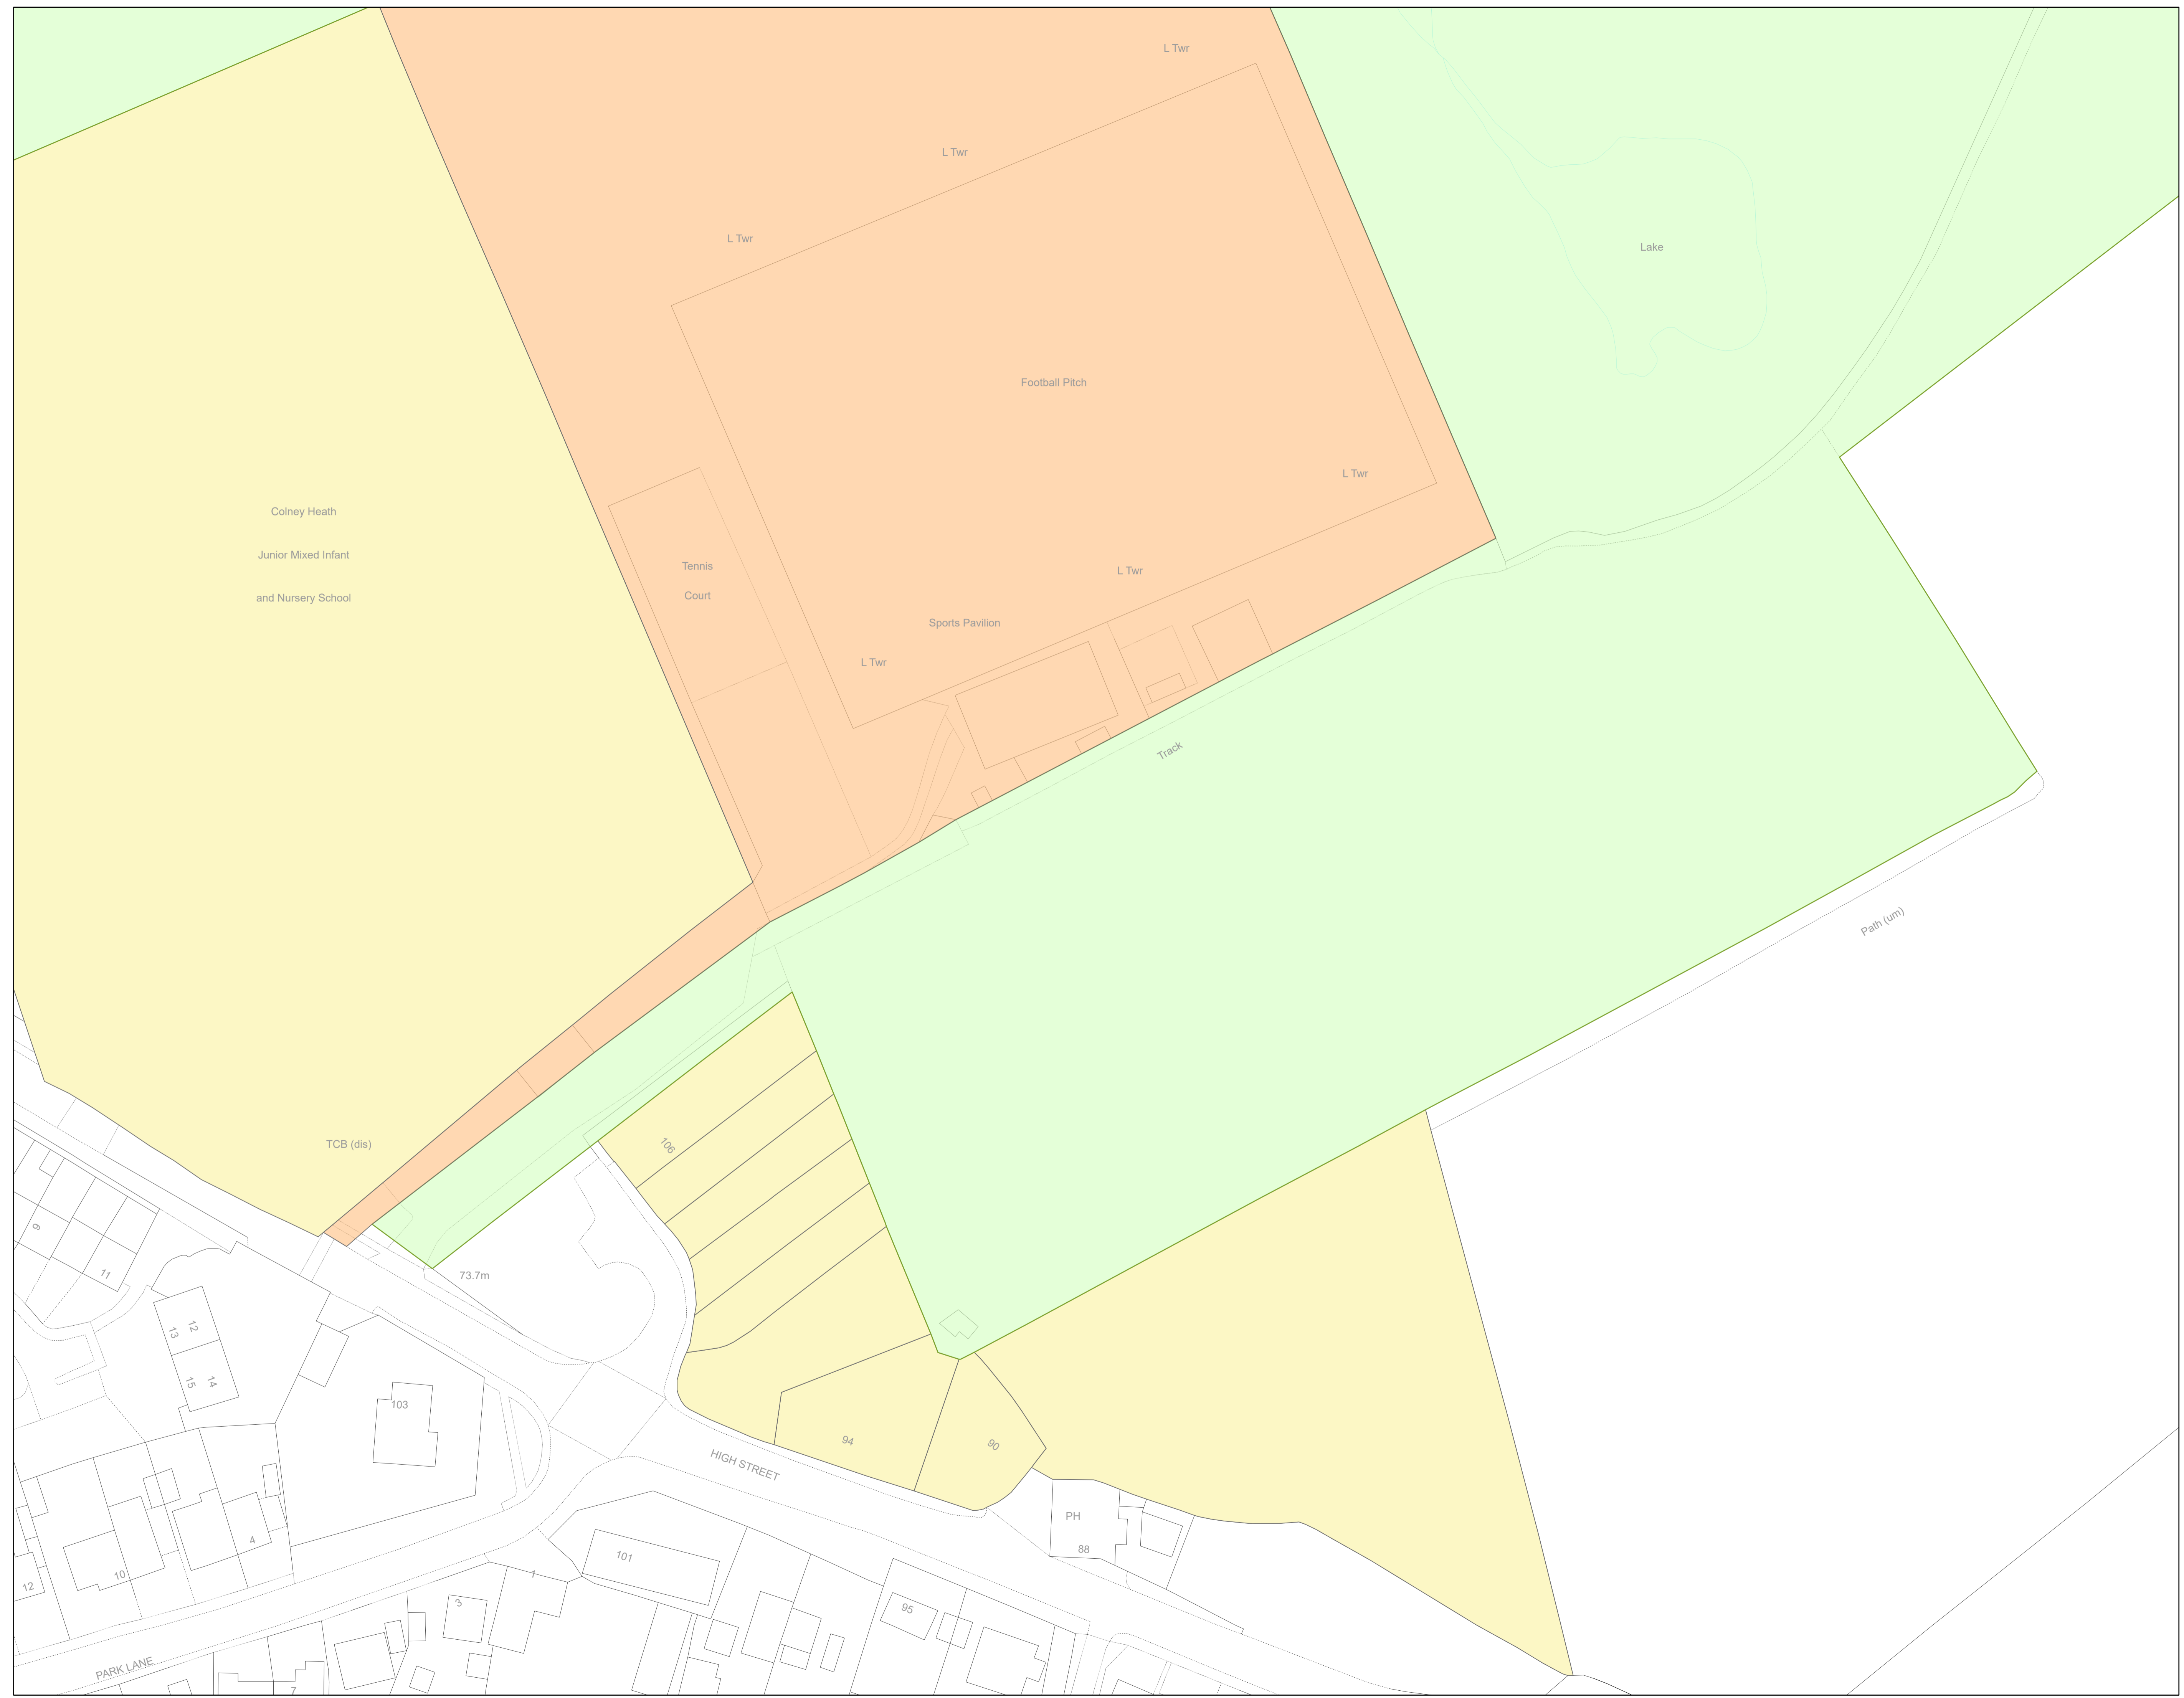

**Legend**

- Tarmac Freehold Surface
- Parish Owned Land
- Adjoining Properties

<b>Site Name:</b> C304 Tyttenhanger	
<b>Drawing Name:</b> Wider Site Ownership Plan	
<b>Drawn By:</b> S Farnworth	<b>Scale @ A1:</b> 1:500
<b>Date:</b> 25/04/2024	<b>Drawing No:</b> C304-00075-1